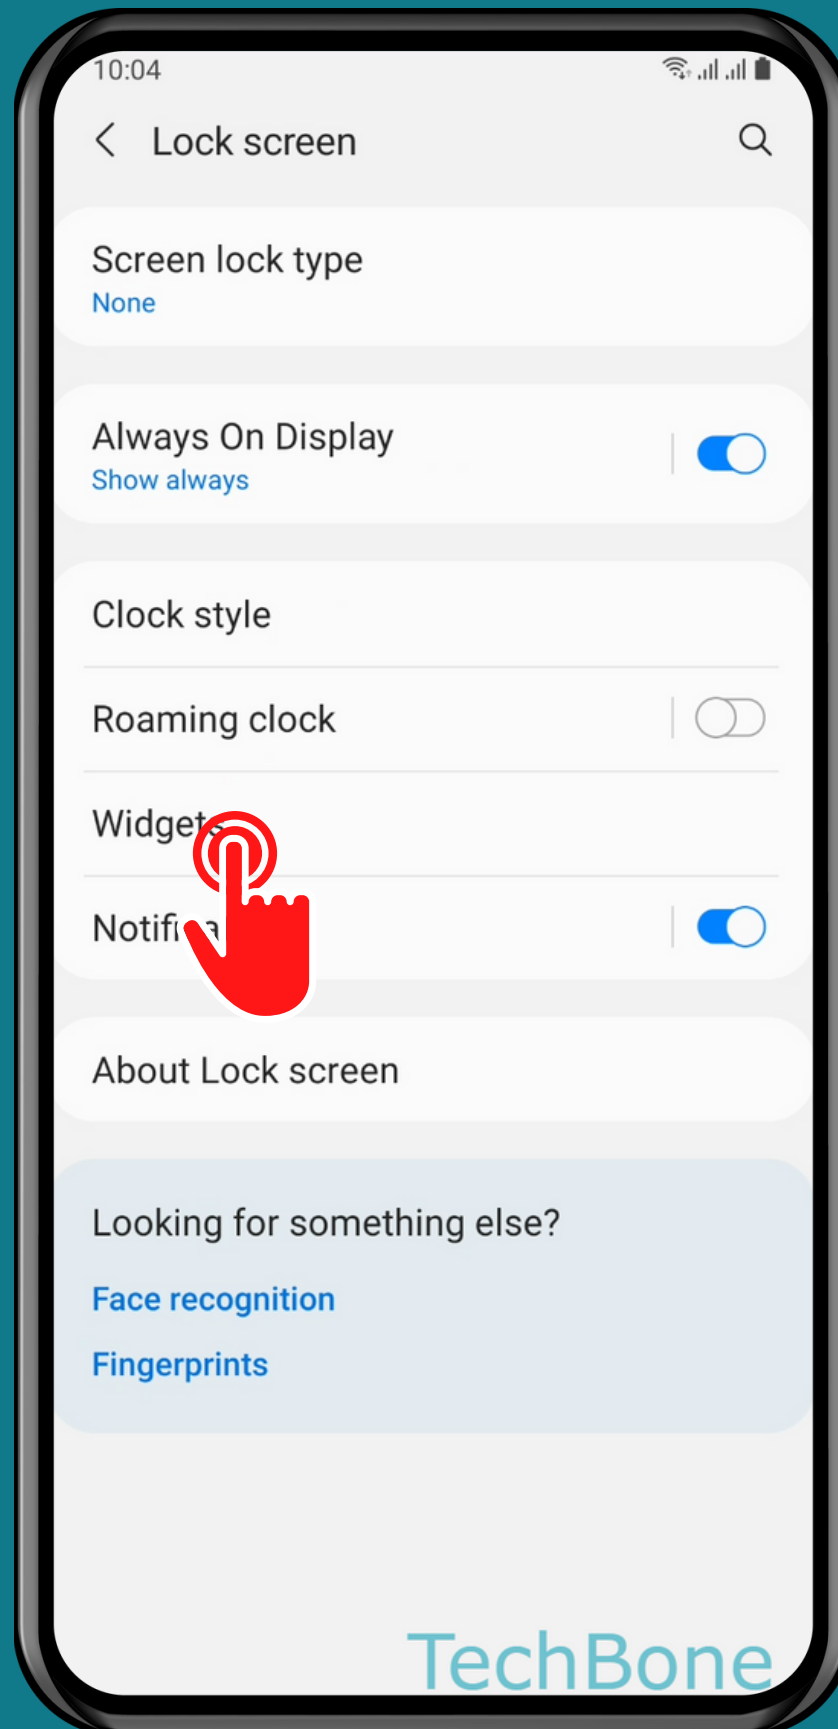

SAMSUNG

Android 11 - One UI 3

HOW TO TURN ON/OFF WIDGETS ON LOCK SCREEN

Tap on
Settings

Tap on
Lock screen

Tap on Widgets

Turn On/Off one or more **Widgets**

Done!