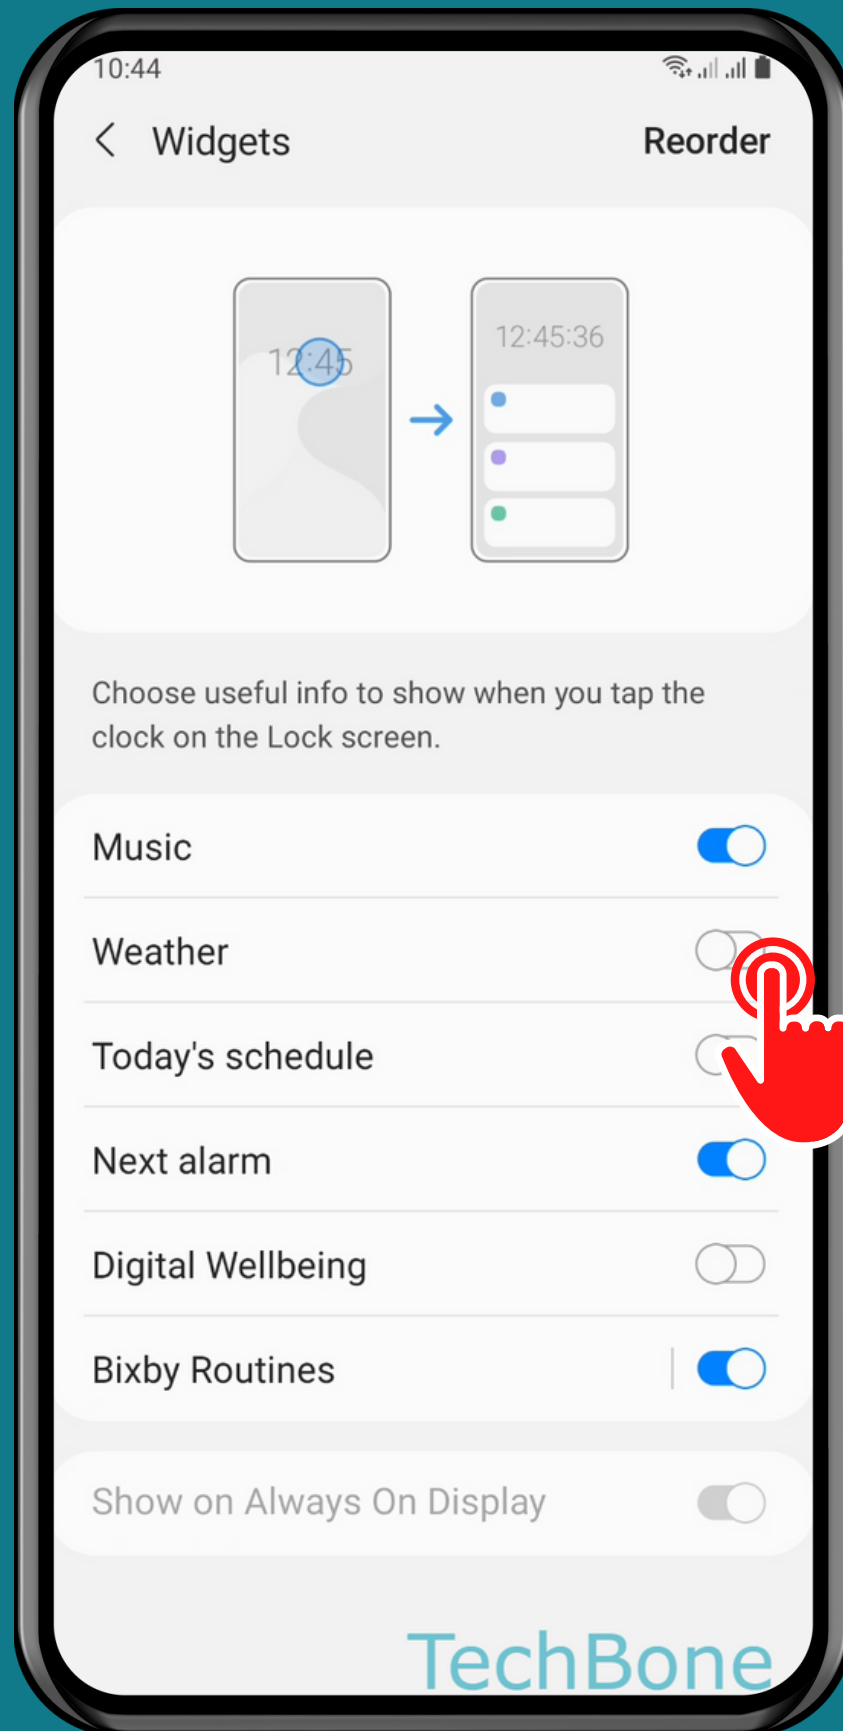

SAMSUNG

Android 11 - One UI 3

HOW TO TURN ON/OFF WIDGETS ON LOCK SCREEN

Tap on
Settings

Tap on
Lock screen

Tap on Widgets

Turn On/Off one or more **Widgets**

Done!