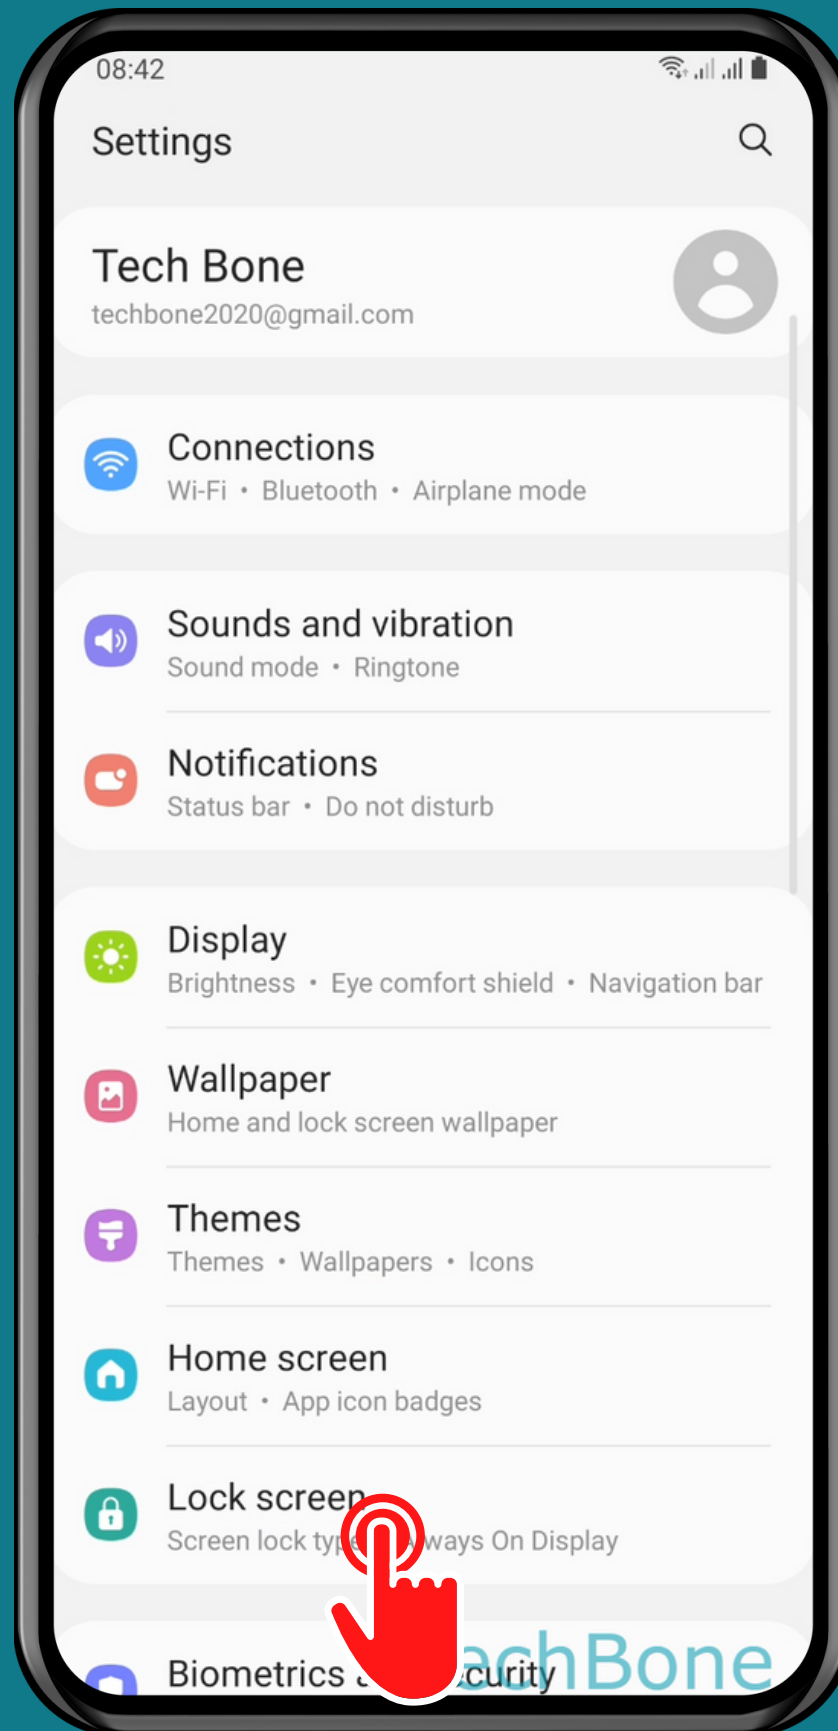

SAMSUNG

Android 11 - One UI 3

HOW TO TURN ON/OFF WIDGETS ON LOCK SCREEN

Tap on
Settings

Tap on
Lock screen

Tap on Widgets

Turn On/Off one or more **Widgets**

Done!