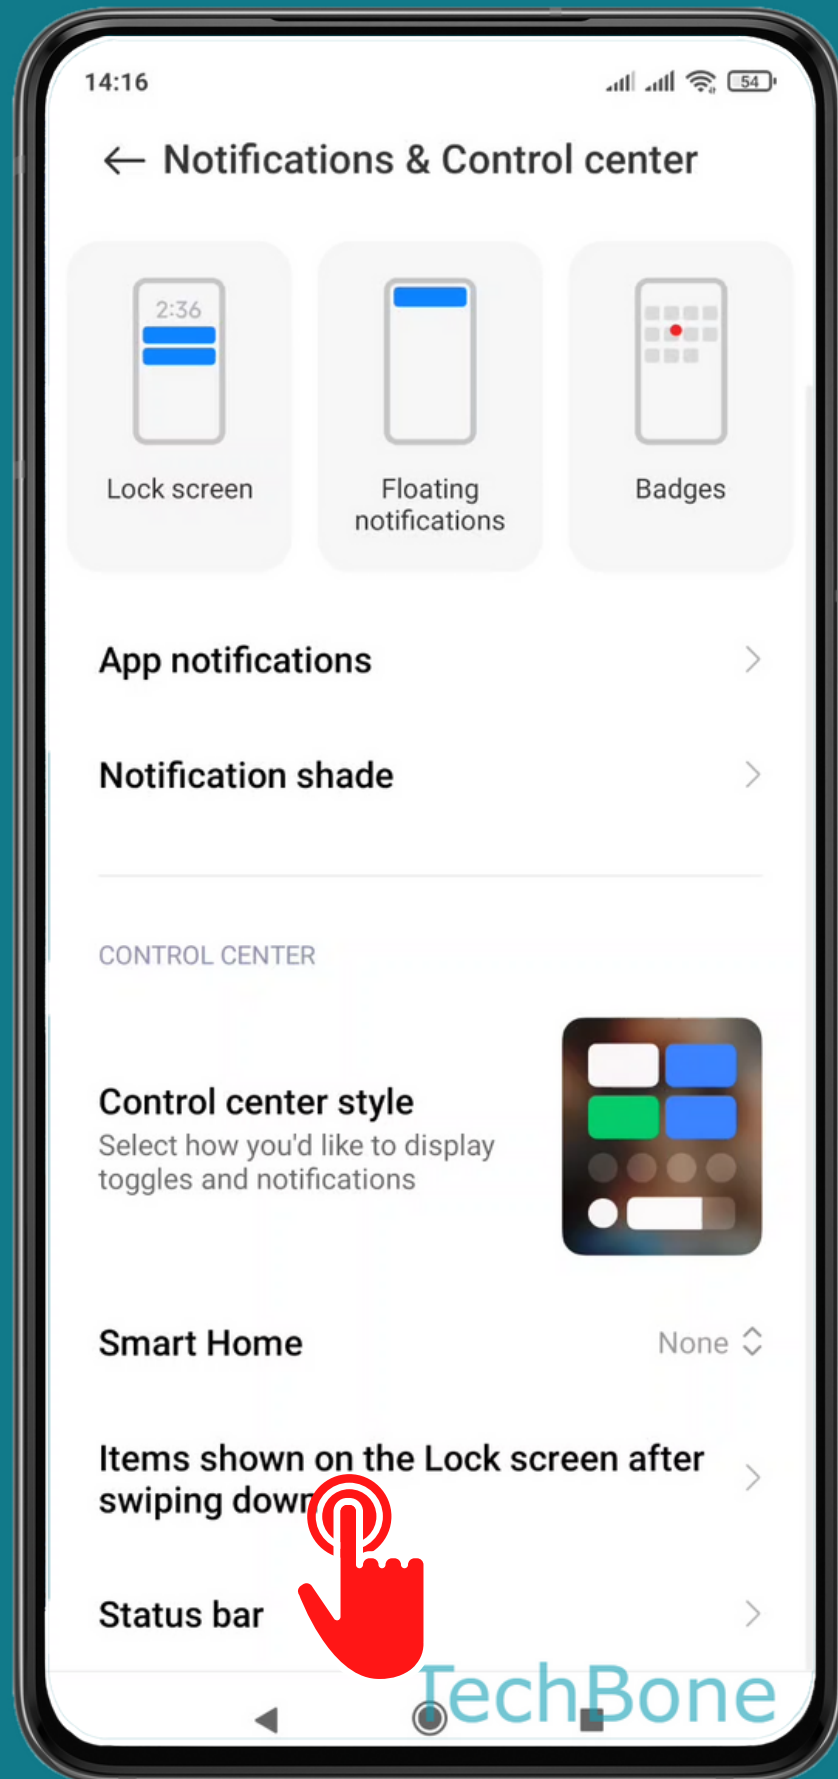

# ACCESS TO CONTROL CENTER FROM LOCK SCREEN

Tap on **Settings**

# Tap on Notifications & Control center

Tap on  
Items shown on the  
Lock screen after  
swiping down