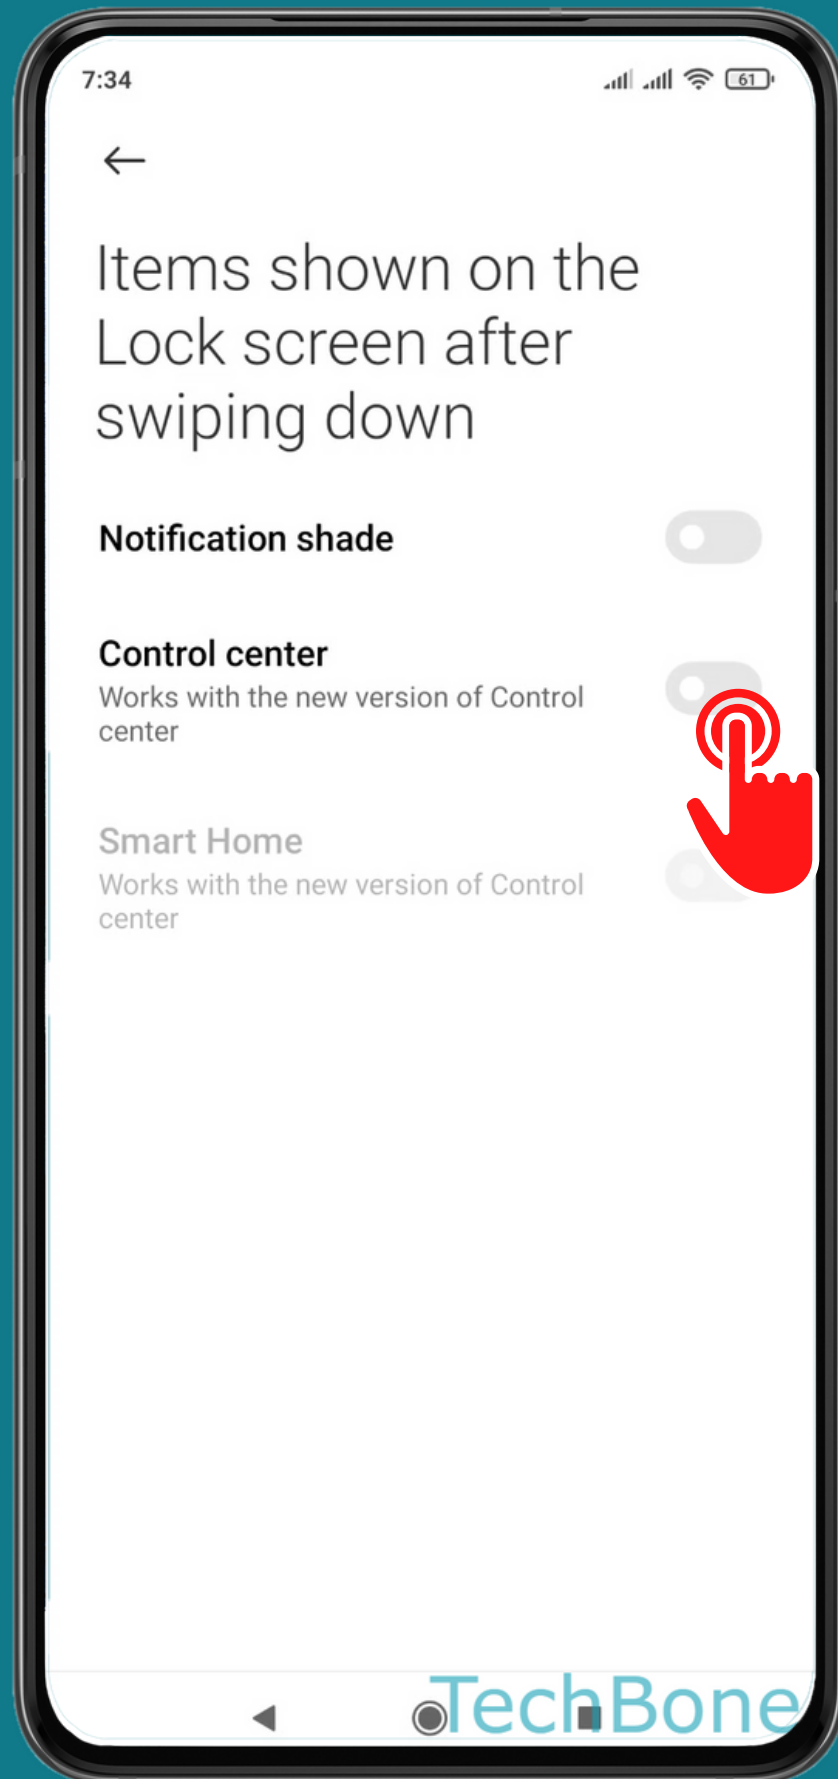

# ACCESS TO CONTROL CENTER FROM LOCK SCREEN

Tap on **Settings**

# Tap on Notifications & Control center

Tap on  
Items shown on the  
Lock screen after  
swiping down