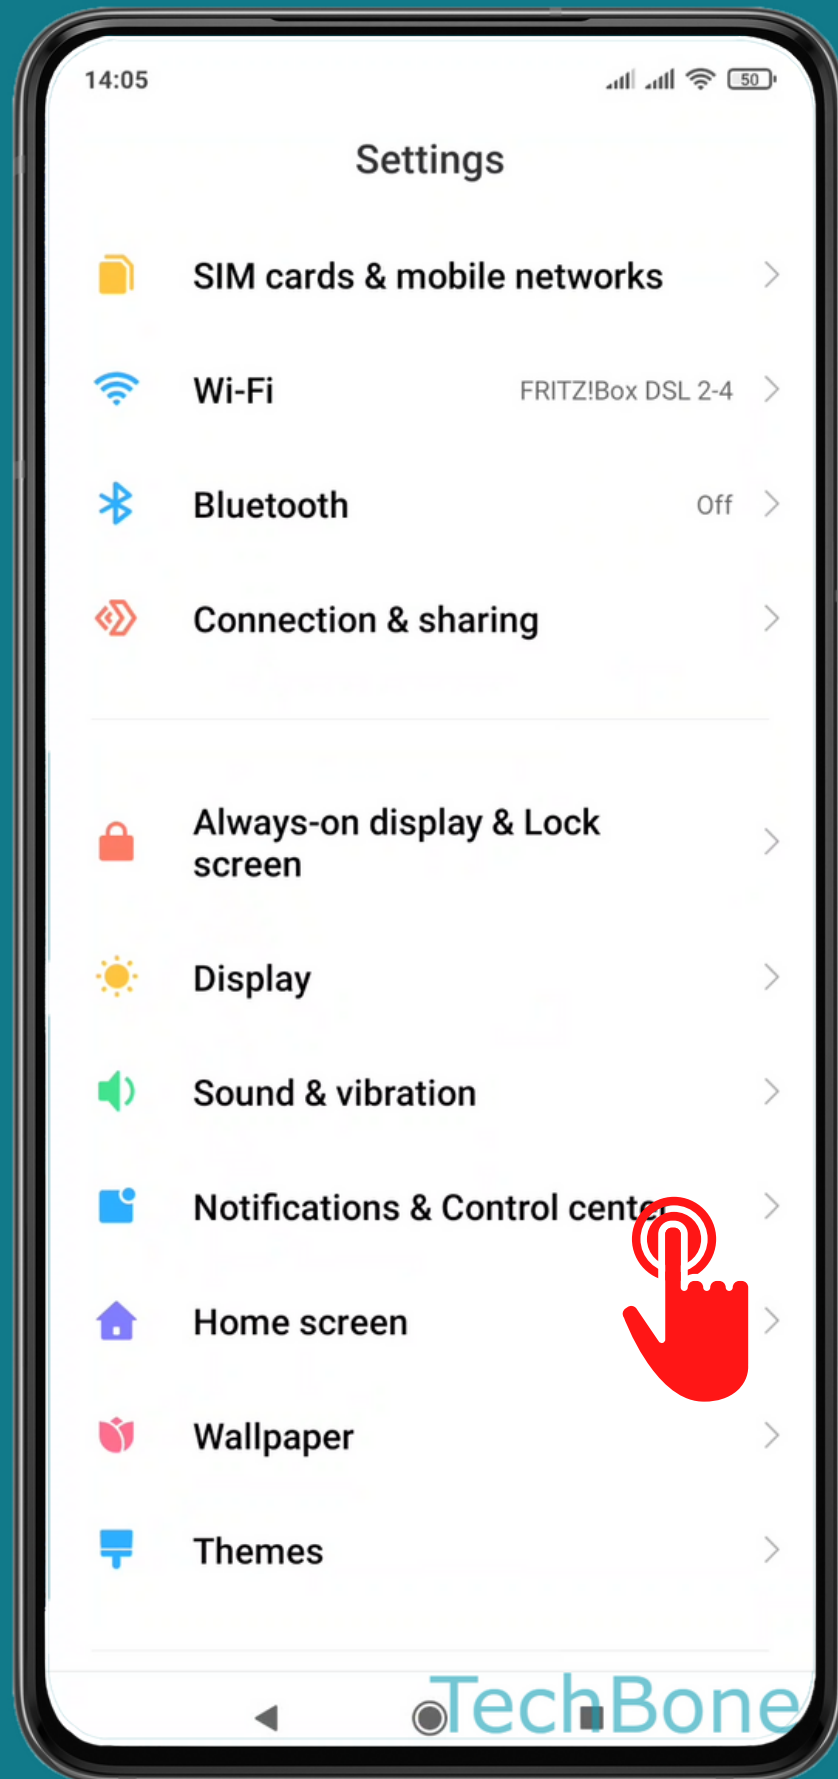

# ACCESS TO CONTROL CENTER FROM LOCK SCREEN

Tap on **Settings**

# Tap on Notifications & Control center

Tap on  
Items shown on the  
Lock screen after  
swiping down