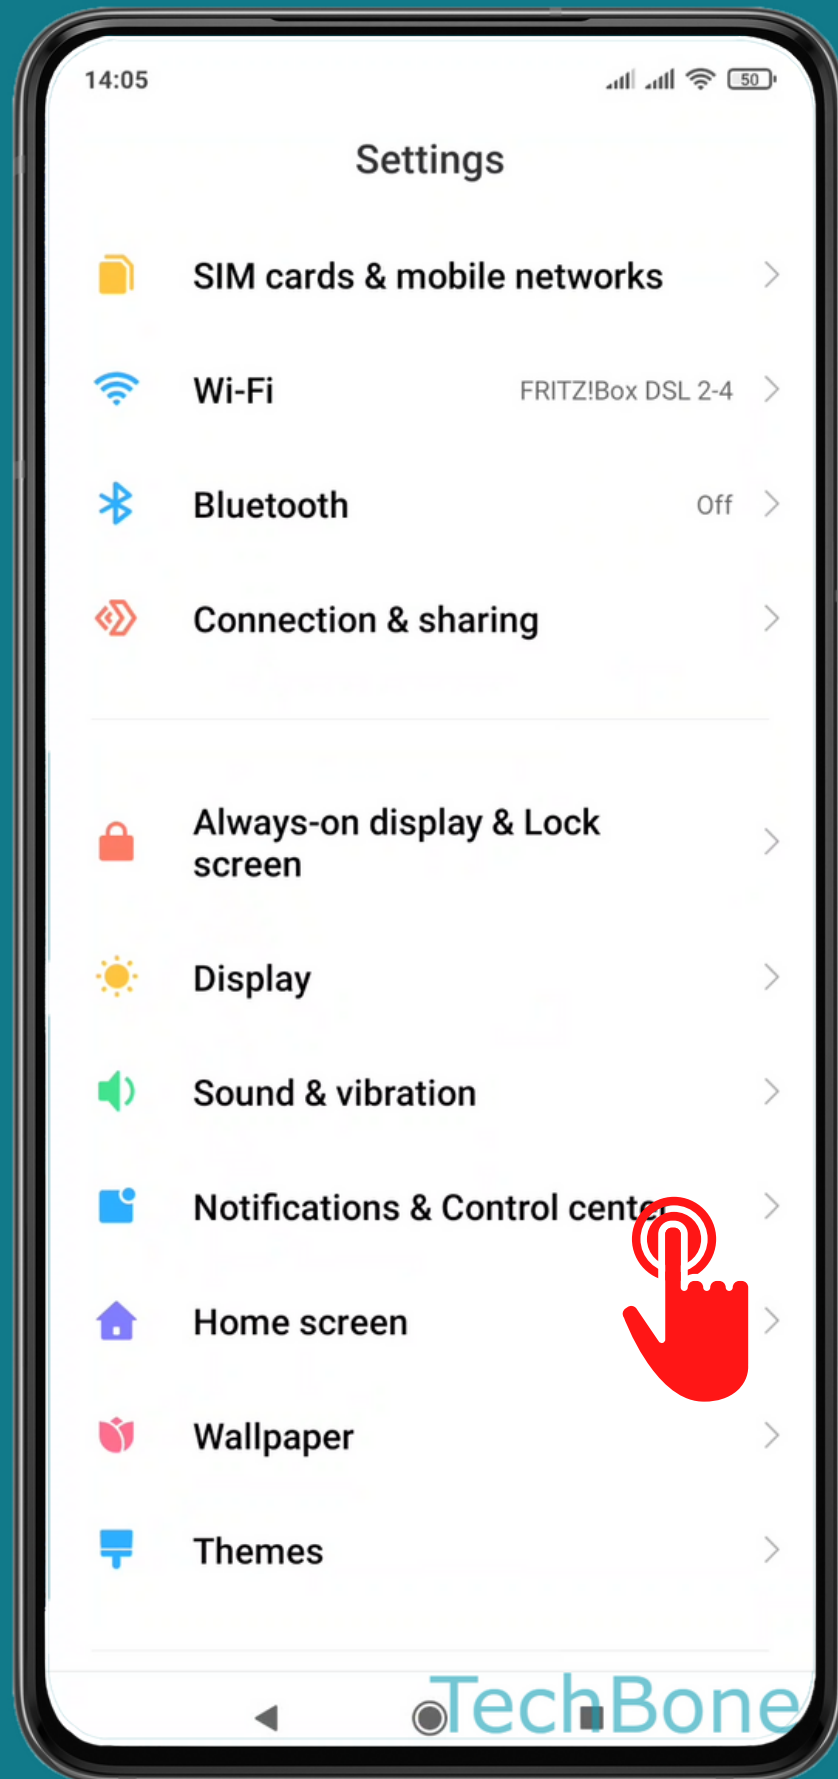

# ACCESS TO NOTIFICATION SHADE FROM LOCK SCREEN

Tap on **Settings**

# Tap on Notifications & Control center

Tap on  
Items shown on the  
Lock screen after  
swiping down