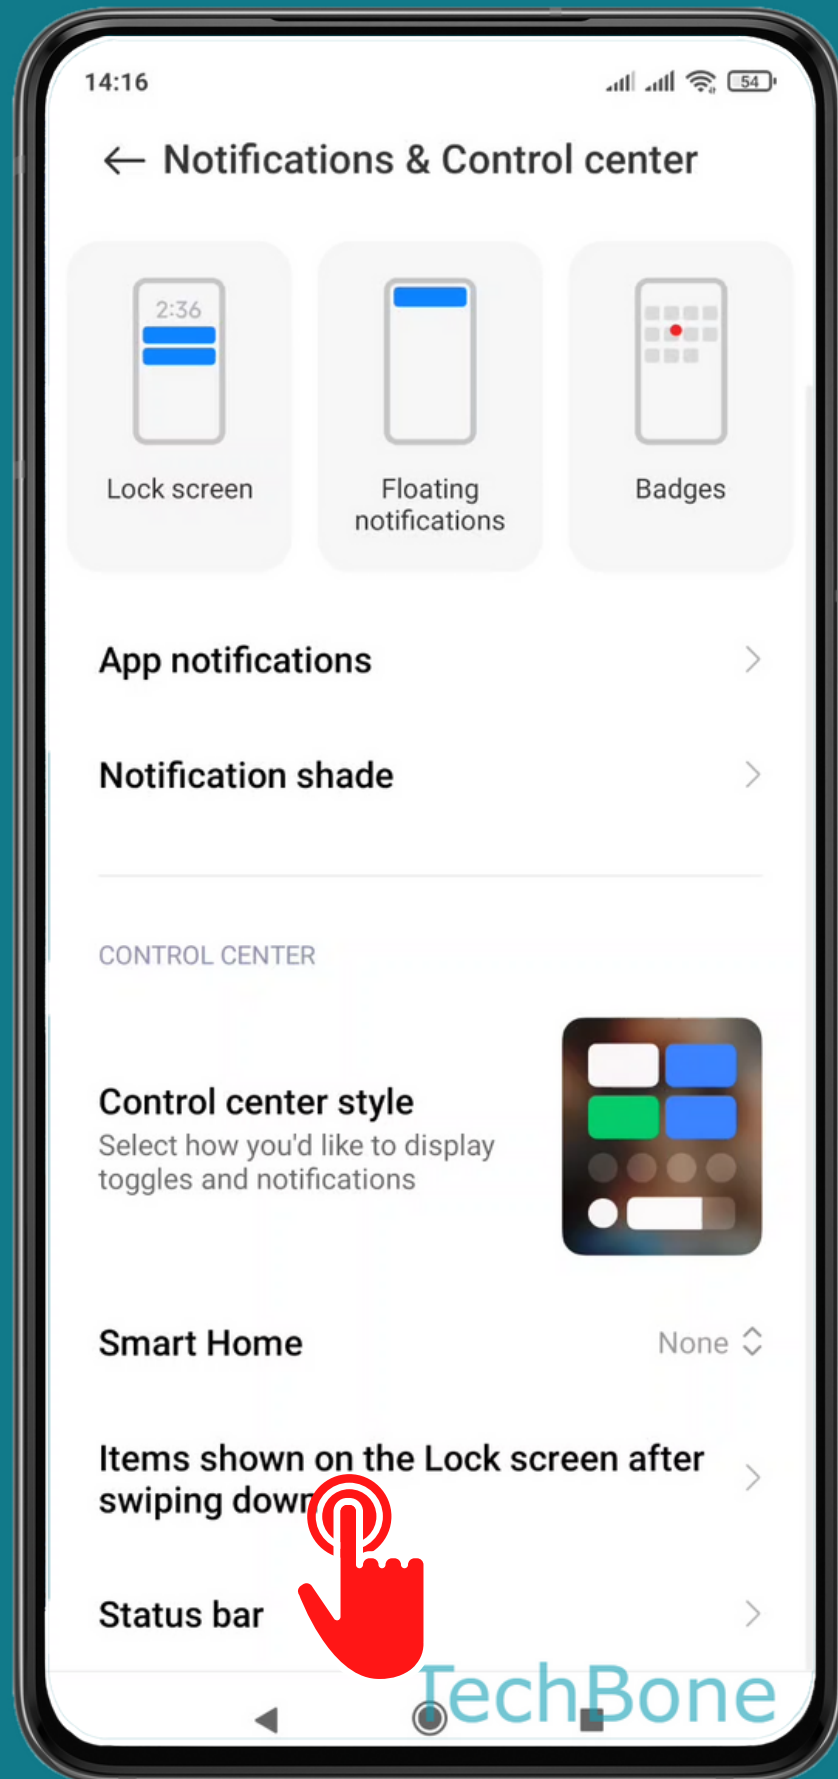

# ACCESS TO NOTIFICATION SHADE FROM LOCK SCREEN

Tap on **Settings**

# Tap on Notifications & Control center

Tap on  
Items shown on the  
Lock screen after  
swiping down