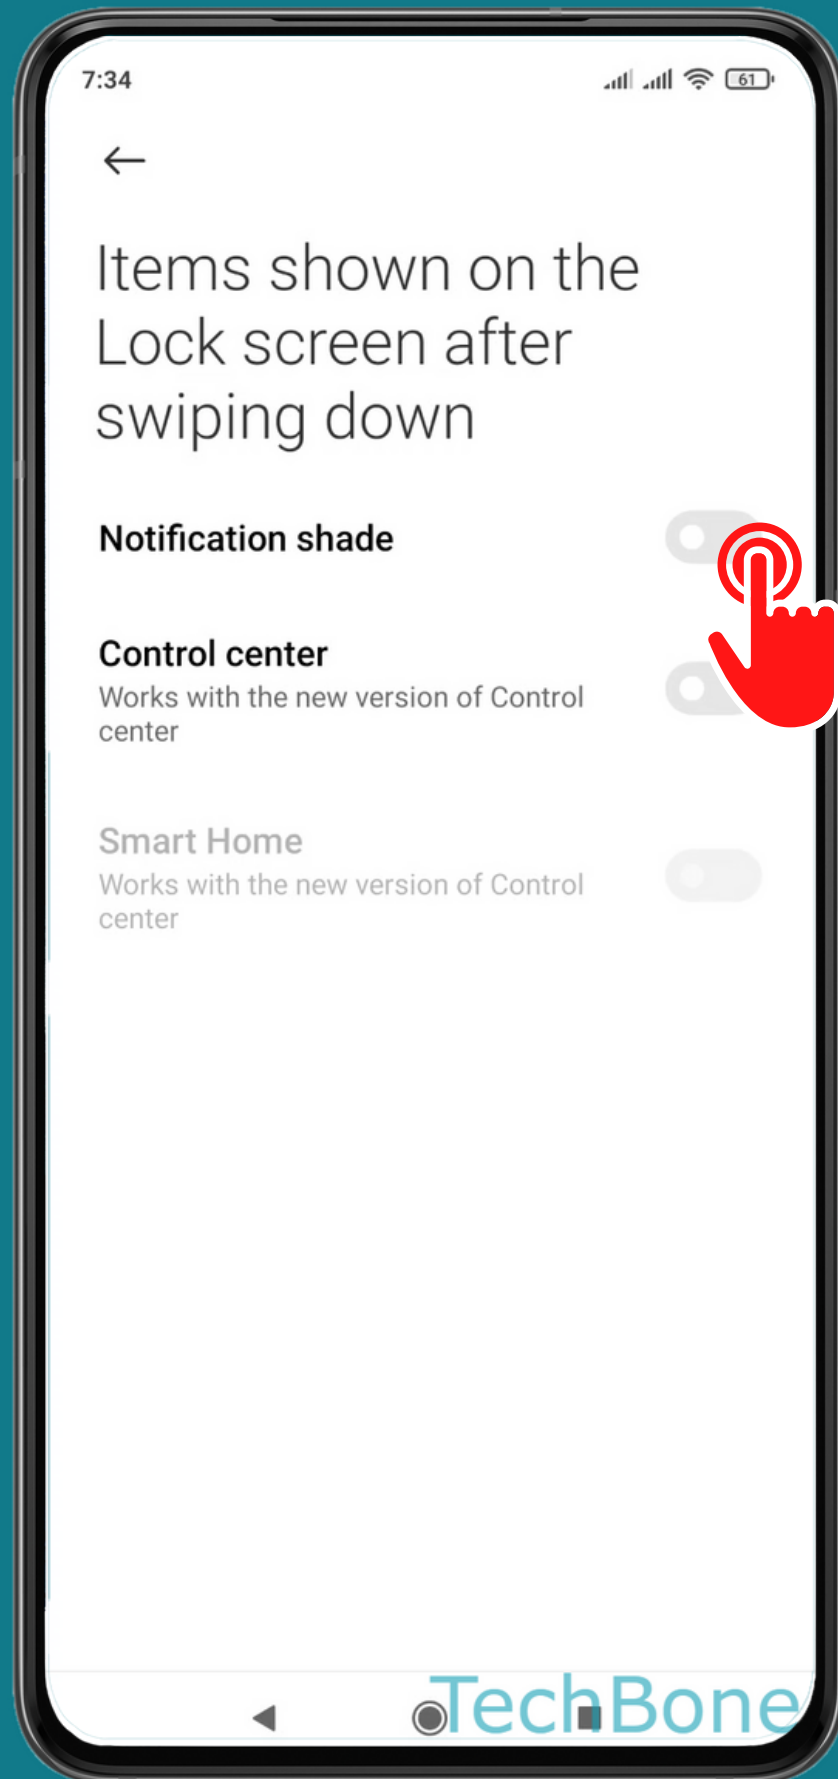

# ACCESS TO NOTIFICATION SHADE FROM LOCK SCREEN

Tap on **Settings**

# Tap on Notifications & Control center

Tap on  
Items shown on the  
Lock screen after  
swiping down