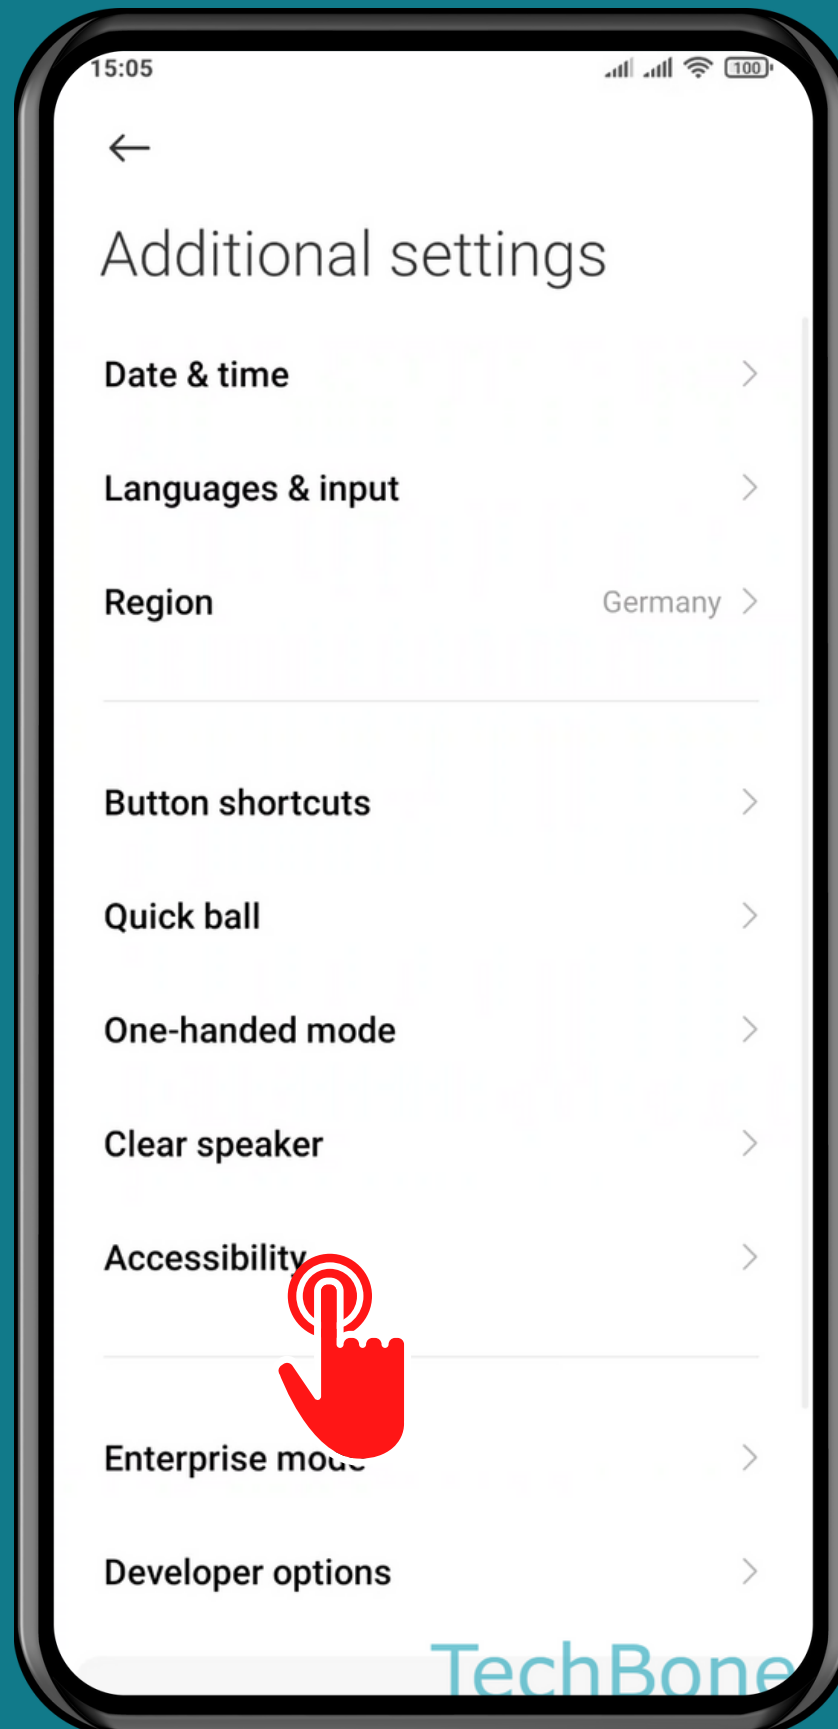

XIAOMI

Android 11 - MIUI 12

HOW TO TURN ON/OFF ACCESSIBILITY MENU

Tap on **Settings**

Tap on
Additional settings

Tap on Accessibility

Tap on Accessibility menu

Turn On/Off Accessibility menu shortcut

Tap on **Allow**

Done!