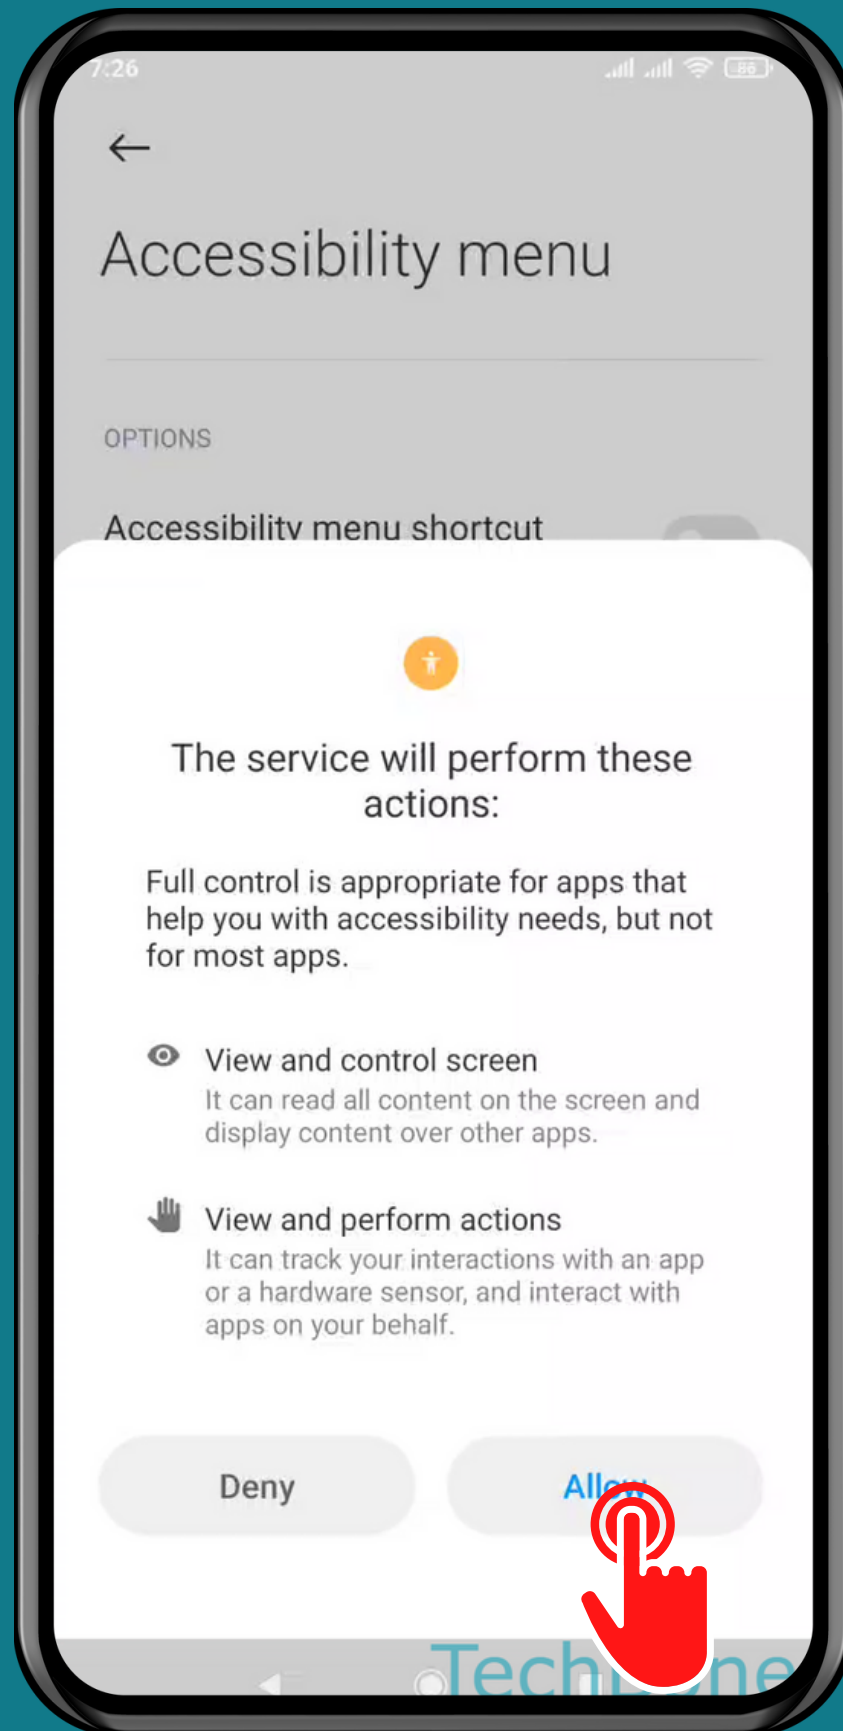

XIAOMI

Android 11 - MIUI 12

HOW TO TURN ON/OFF ACCESSIBILITY MENU

Tap on **Settings**

Tap on
Additional settings

Tap on Accessibility

Tap on Accessibility menu

Turn On/Off Accessibility menu shortcut

Tap on **Allow**

Done!