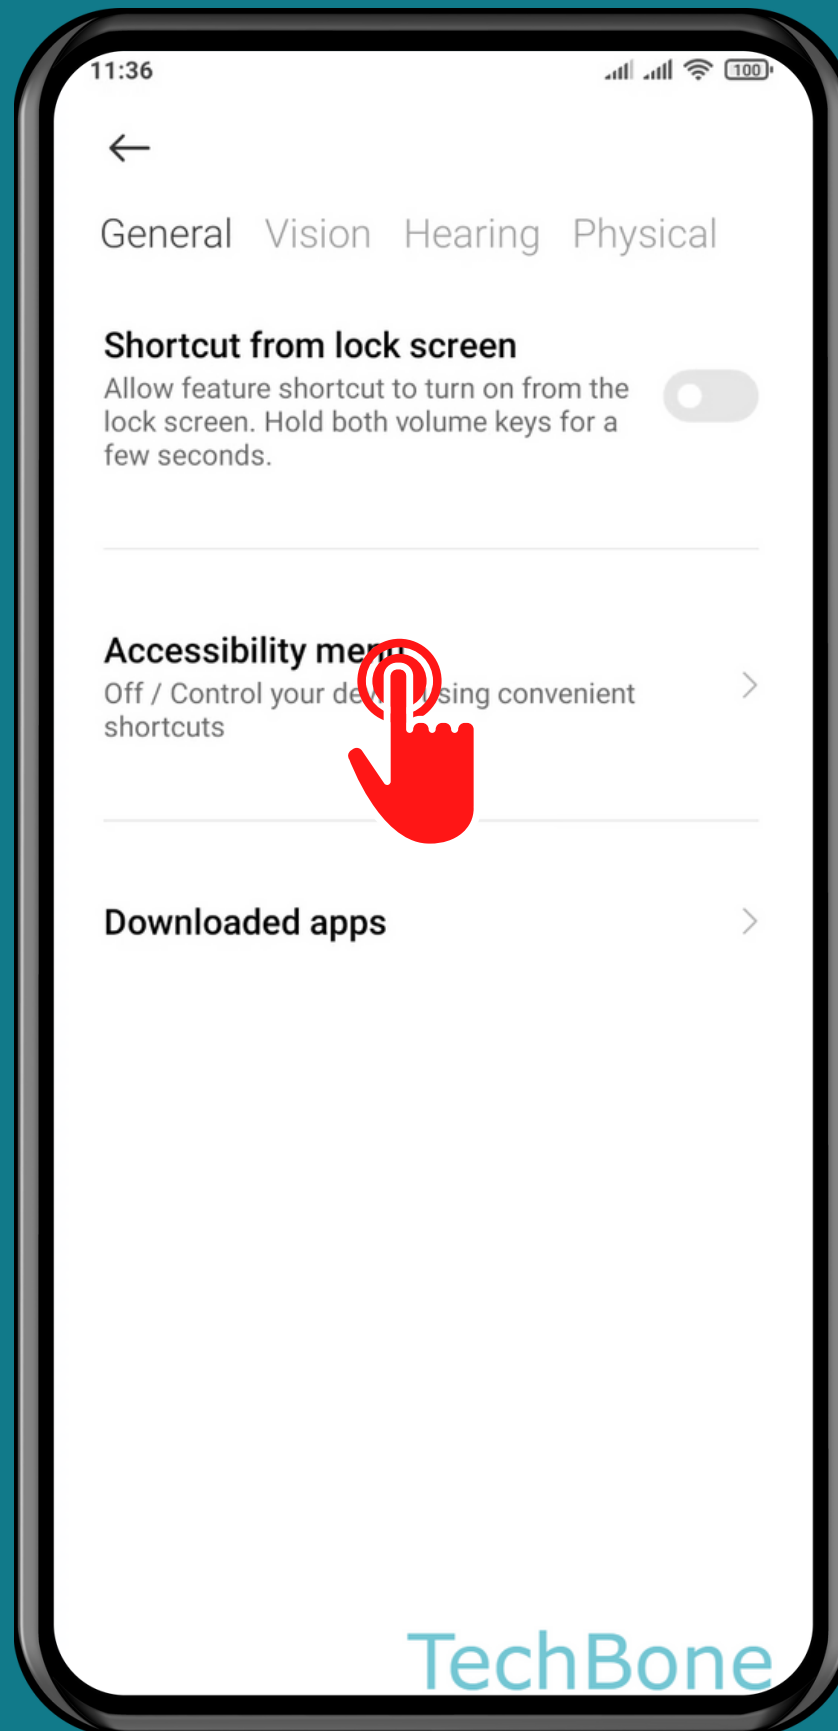

XIAOMI

Android 11 - MIUI 12

HOW TO TURN ON/OFF ACCESSIBILITY MENU

Tap on **Settings**

Tap on
Additional settings

Tap on Accessibility

Tap on Accessibility menu

Turn On/Off Accessibility menu shortcut

Tap on **Allow**

Done!