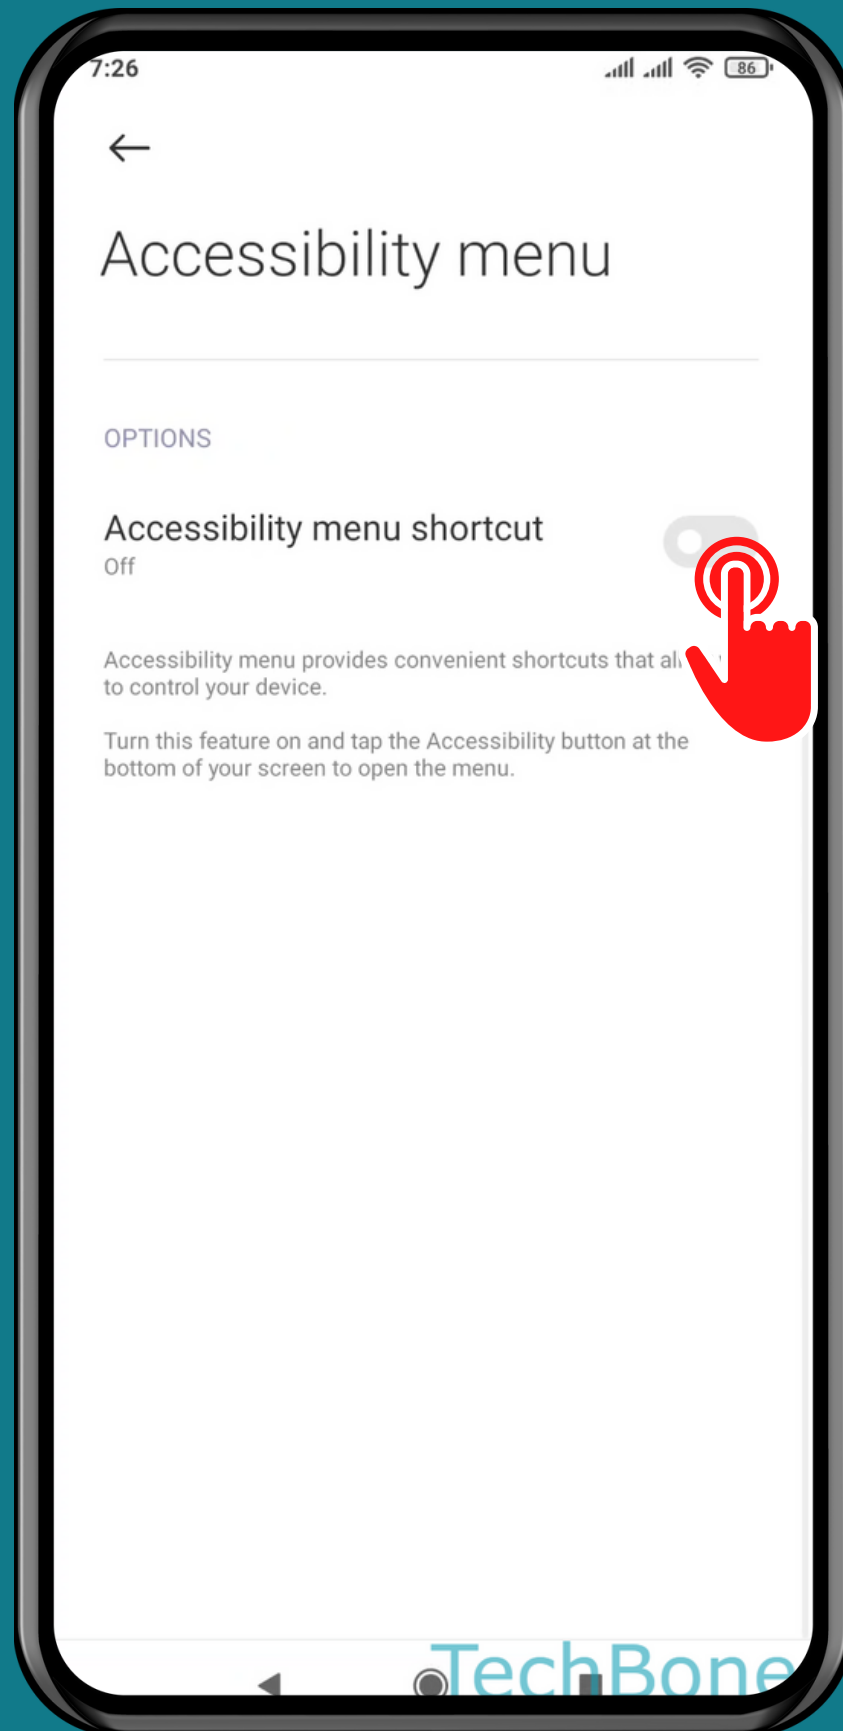

XIAOMI

Android 11 - MIUI 12

HOW TO TURN ON/OFF ACCESSIBILITY MENU

Tap on **Settings**

Tap on
Additional settings

Tap on Accessibility

Tap on Accessibility menu

Turn On/Off Accessibility menu shortcut

Tap on **Allow**

Done!