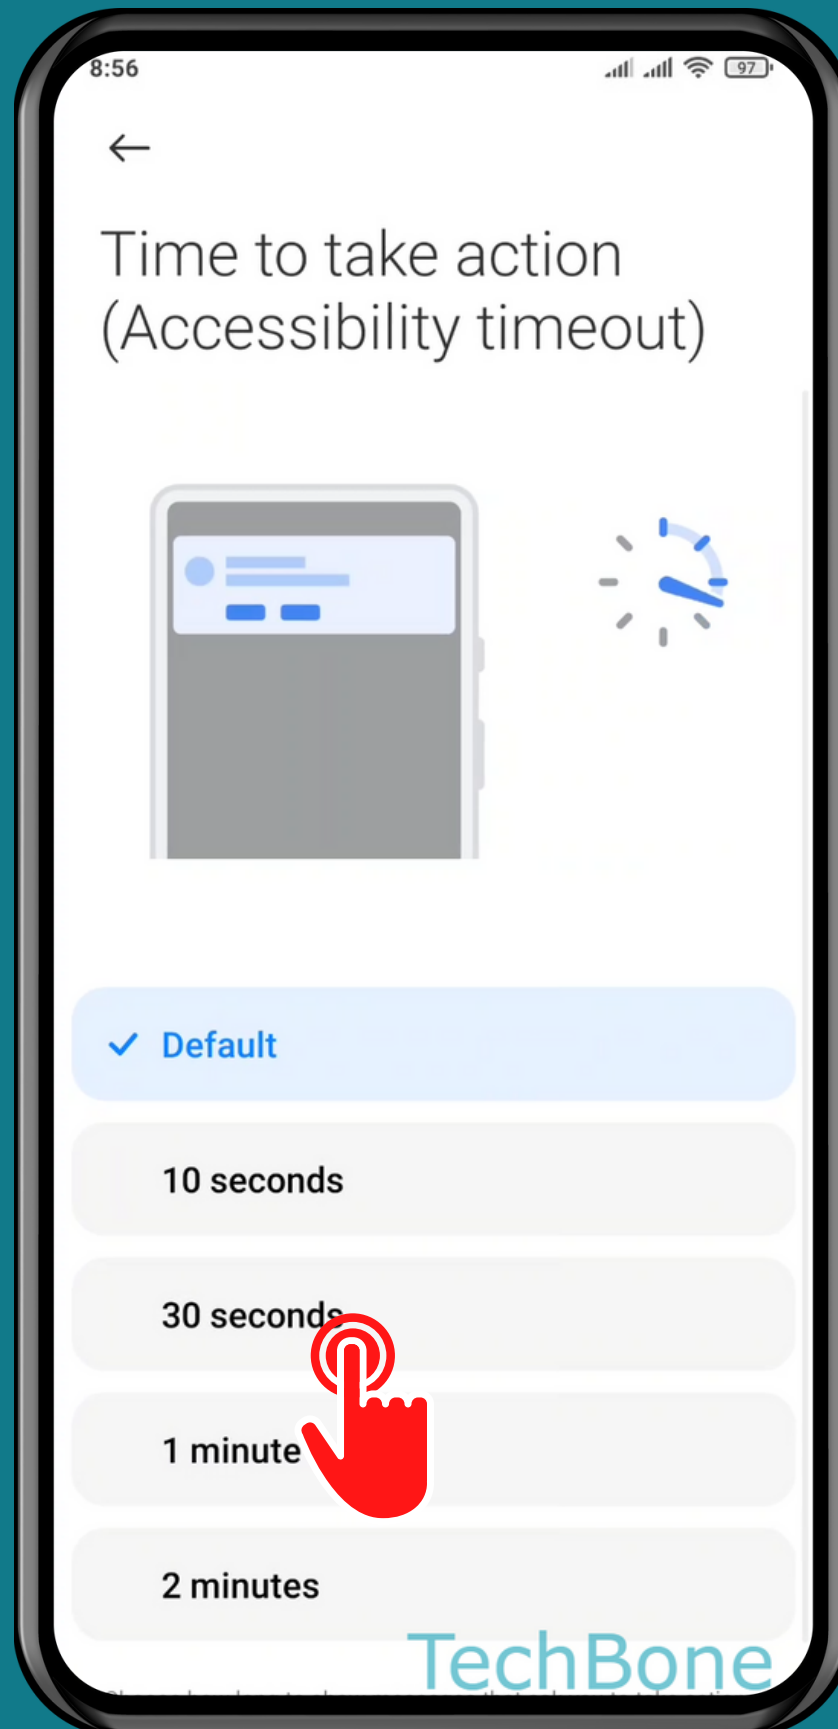

XIAOMI

Android 11 - MIUI 12

HOW TO SET ACTION TIME OF DISPLAYED POP-UP WINDOWS

Tap on **Settings**

Tap on
Additional settings

Tap on Accessibility

Tap on **Physical**

Tap on Time to take action (Accessibility timeout)