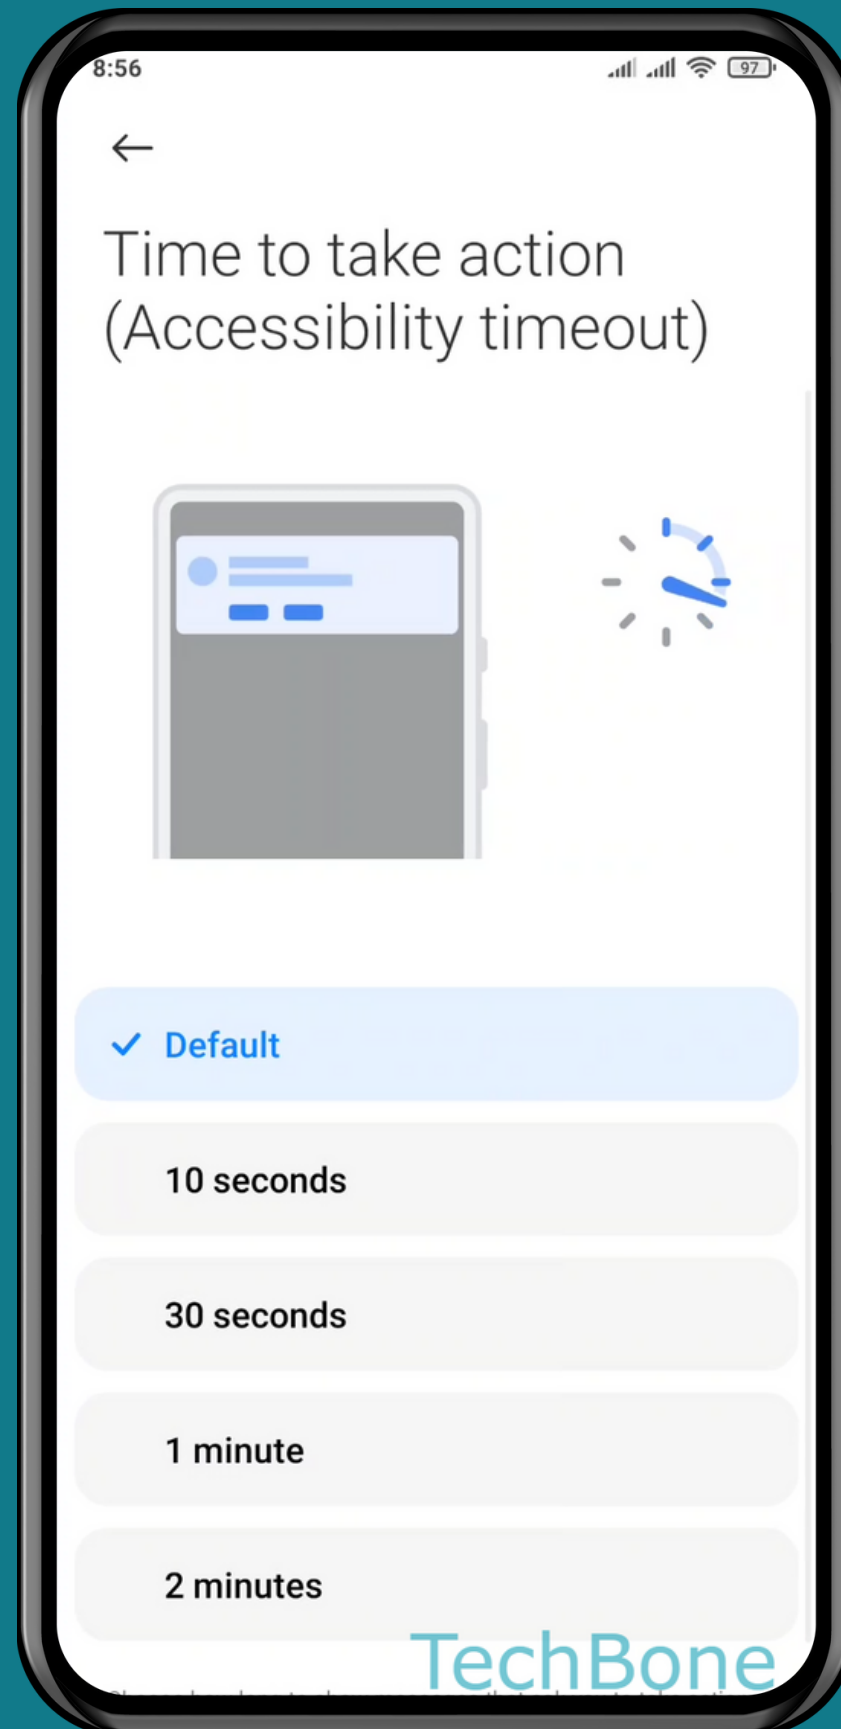

XIAOMI

Android 11 - MIUI 12

HOW TO SET ACTION TIME OF DISPLAYED POP-UP WINDOWS

Tap on **Settings**

Tap on
Additional settings

Tap on Accessibility

Tap on **Physical**

Tap on Time to take action (Accessibility timeout)