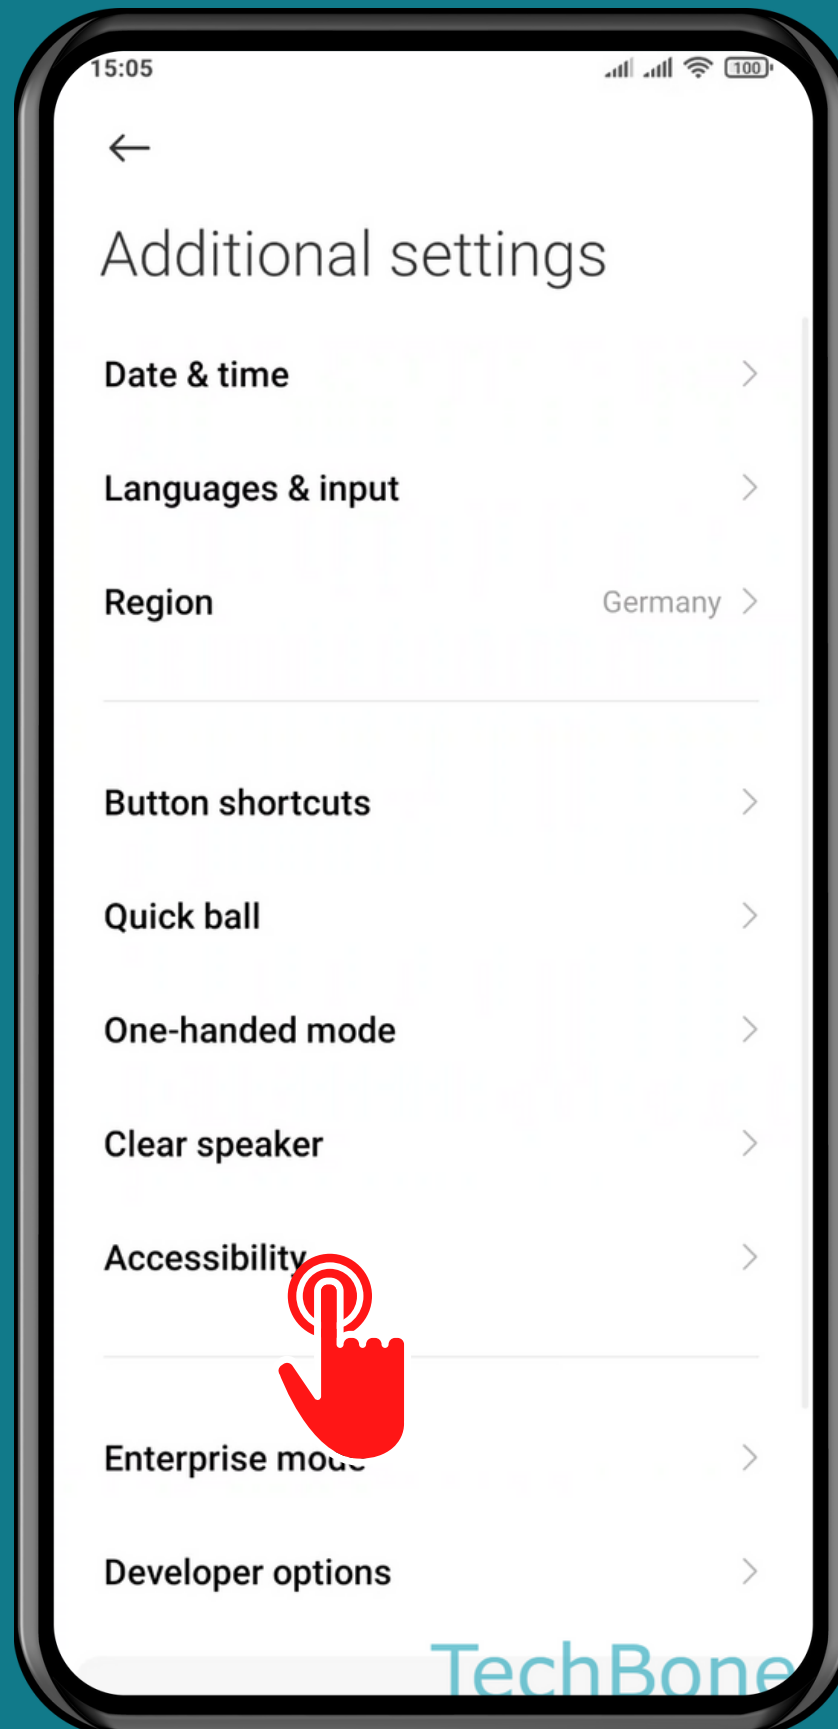

XIAOMI

Android 11 - MIUI 12

HOW TO SET ACTION TIME OF DISPLAYED POP-UP WINDOWS

Tap on **Settings**

Tap on
Additional settings

Tap on Accessibility

Tap on **Physical**

Tap on Time to take action (Accessibility timeout)

Choose an **option**

Done!