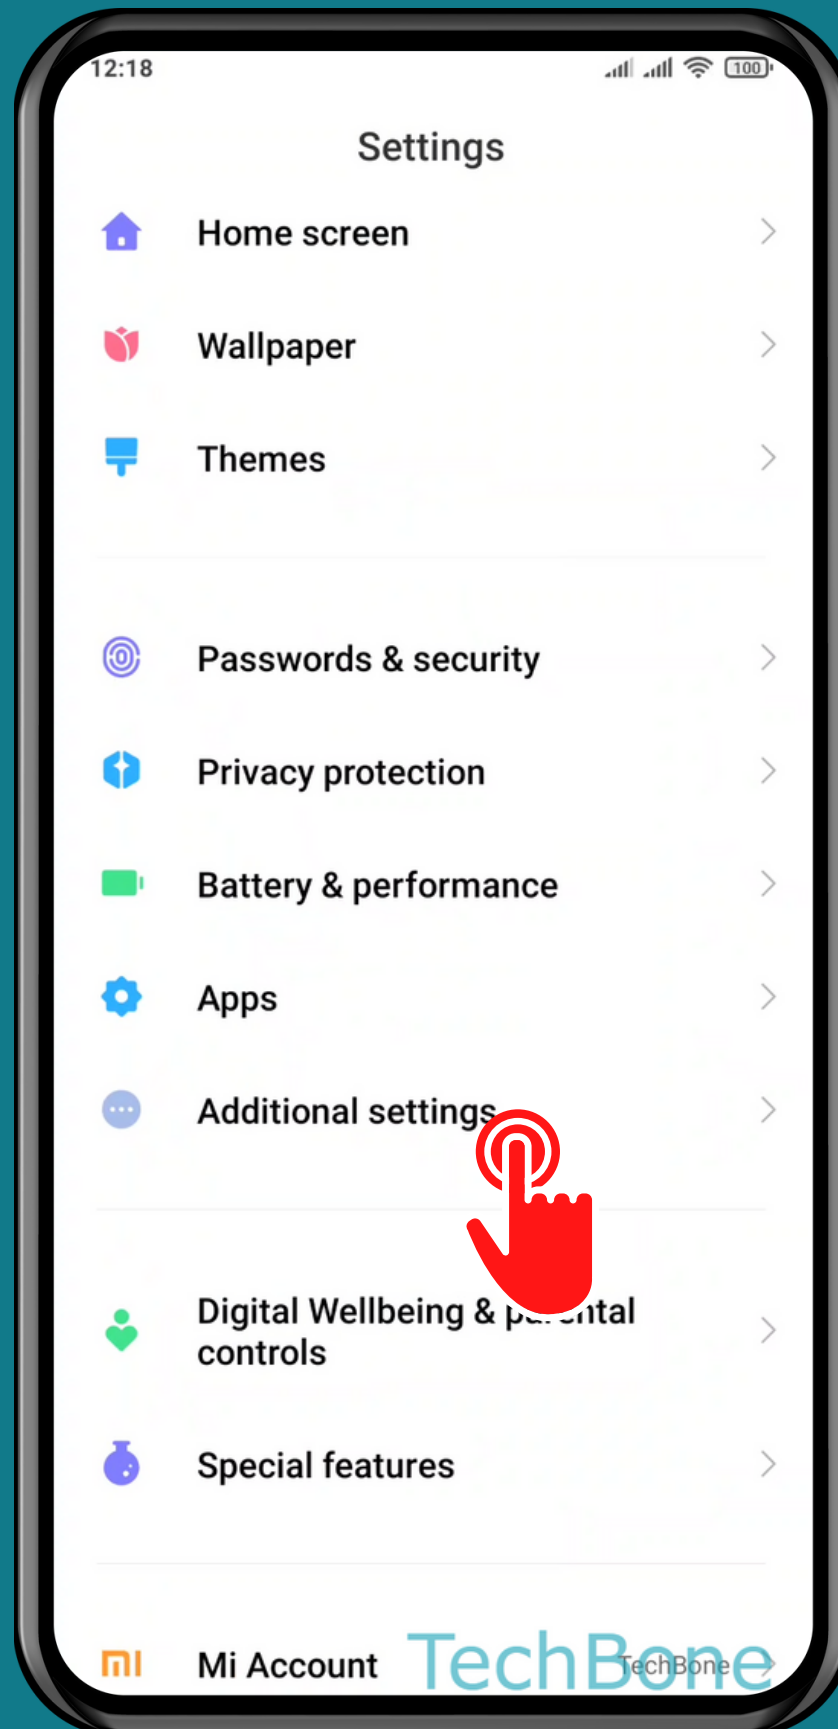

XIAOMI

Android 11 - MIUI 12

HOW TO SET ACTION TIME OF DISPLAYED POP-UP WINDOWS

Tap on **Settings**

Tap on
Additional settings

Tap on Accessibility

Tap on **Physical**

Tap on Time to take action (Accessibility timeout)

Choose an **option**

Done!