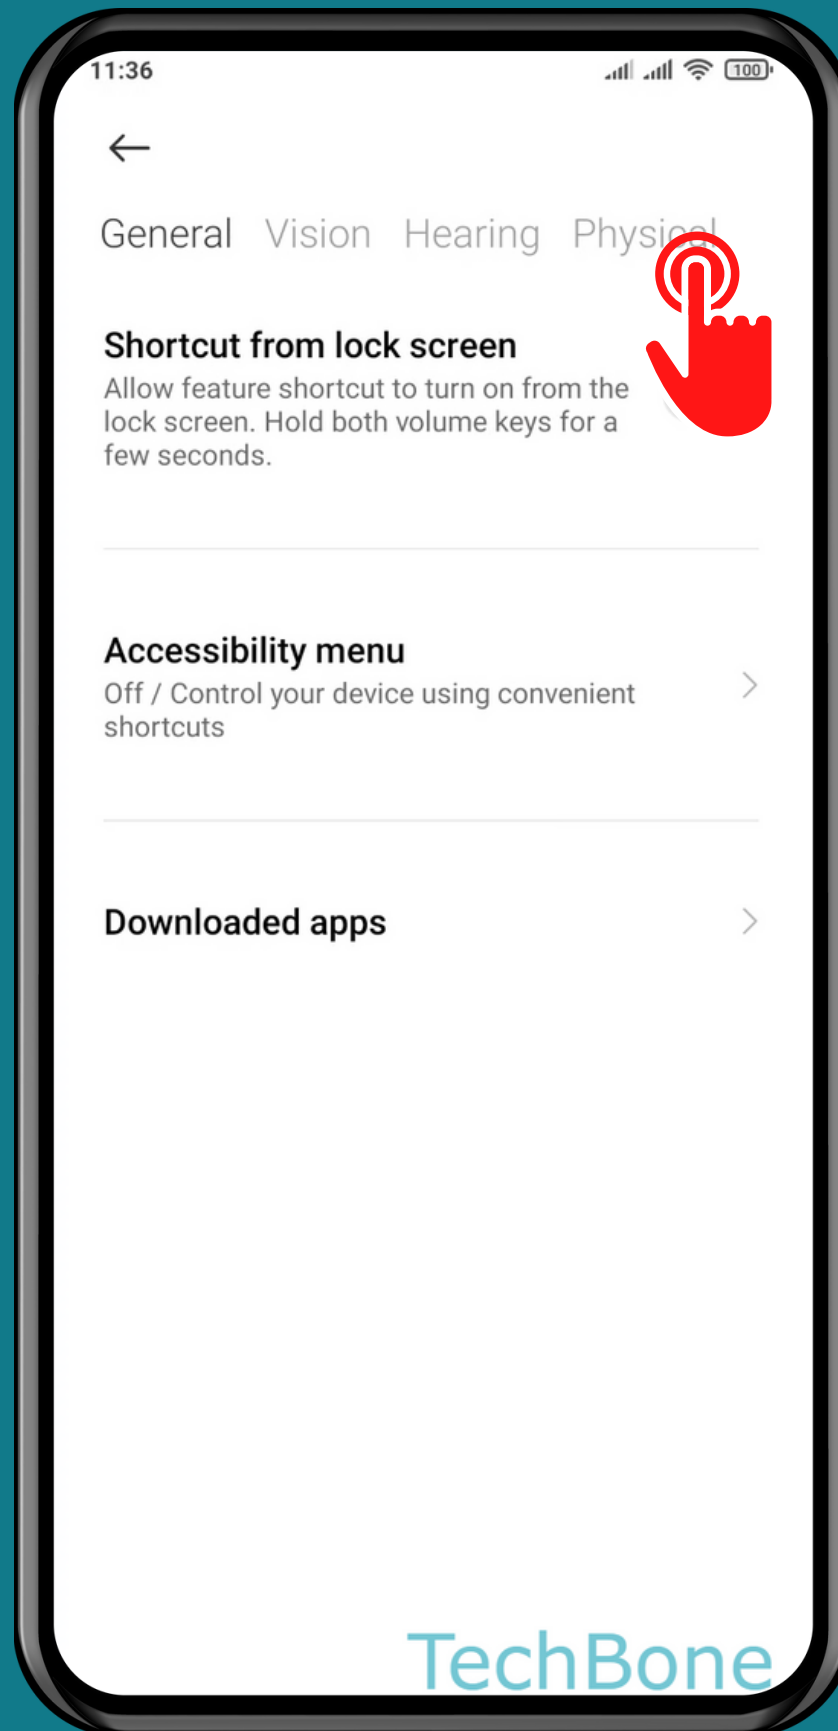

XIAOMI

Android 11 - MIUI 12

HOW TO SET ACTION TIME OF DISPLAYED POP-UP WINDOWS

Tap on **Settings**

Tap on
Additional settings

Tap on Accessibility

Tap on **Physical**

Tap on Time to take action (Accessibility timeout)