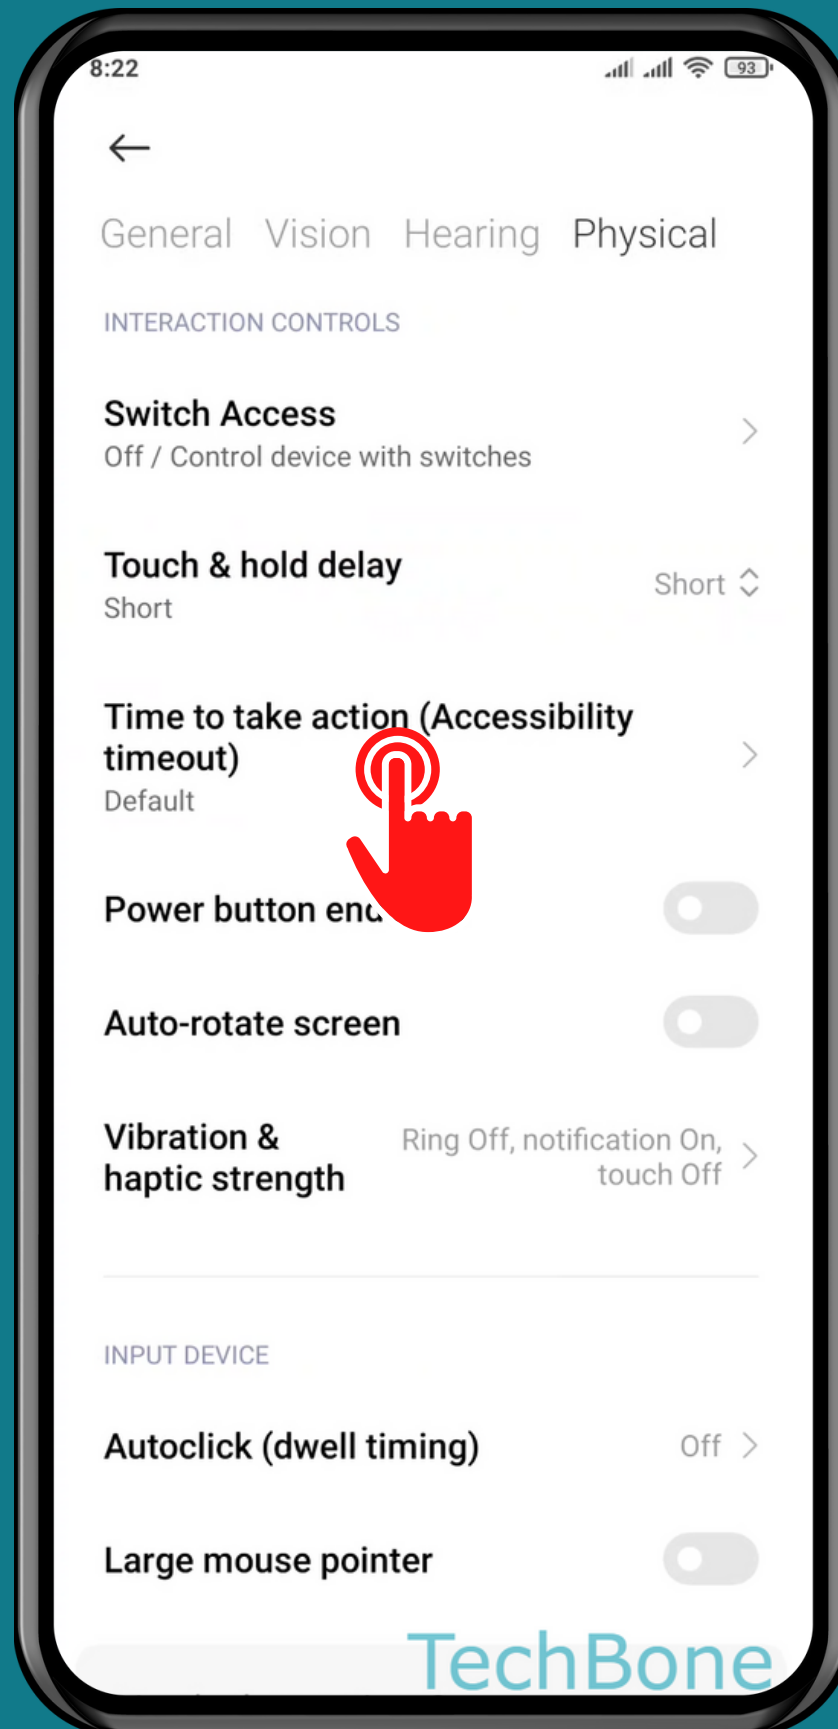

XIAOMI

Android 11 - MIUI 12

HOW TO SET ACTION TIME OF DISPLAYED POP-UP WINDOWS

Tap on **Settings**

Tap on
Additional settings

Tap on Accessibility

Tap on **Physical**

Tap on Time to take action (Accessibility timeout)

Choose an **option**

Done!