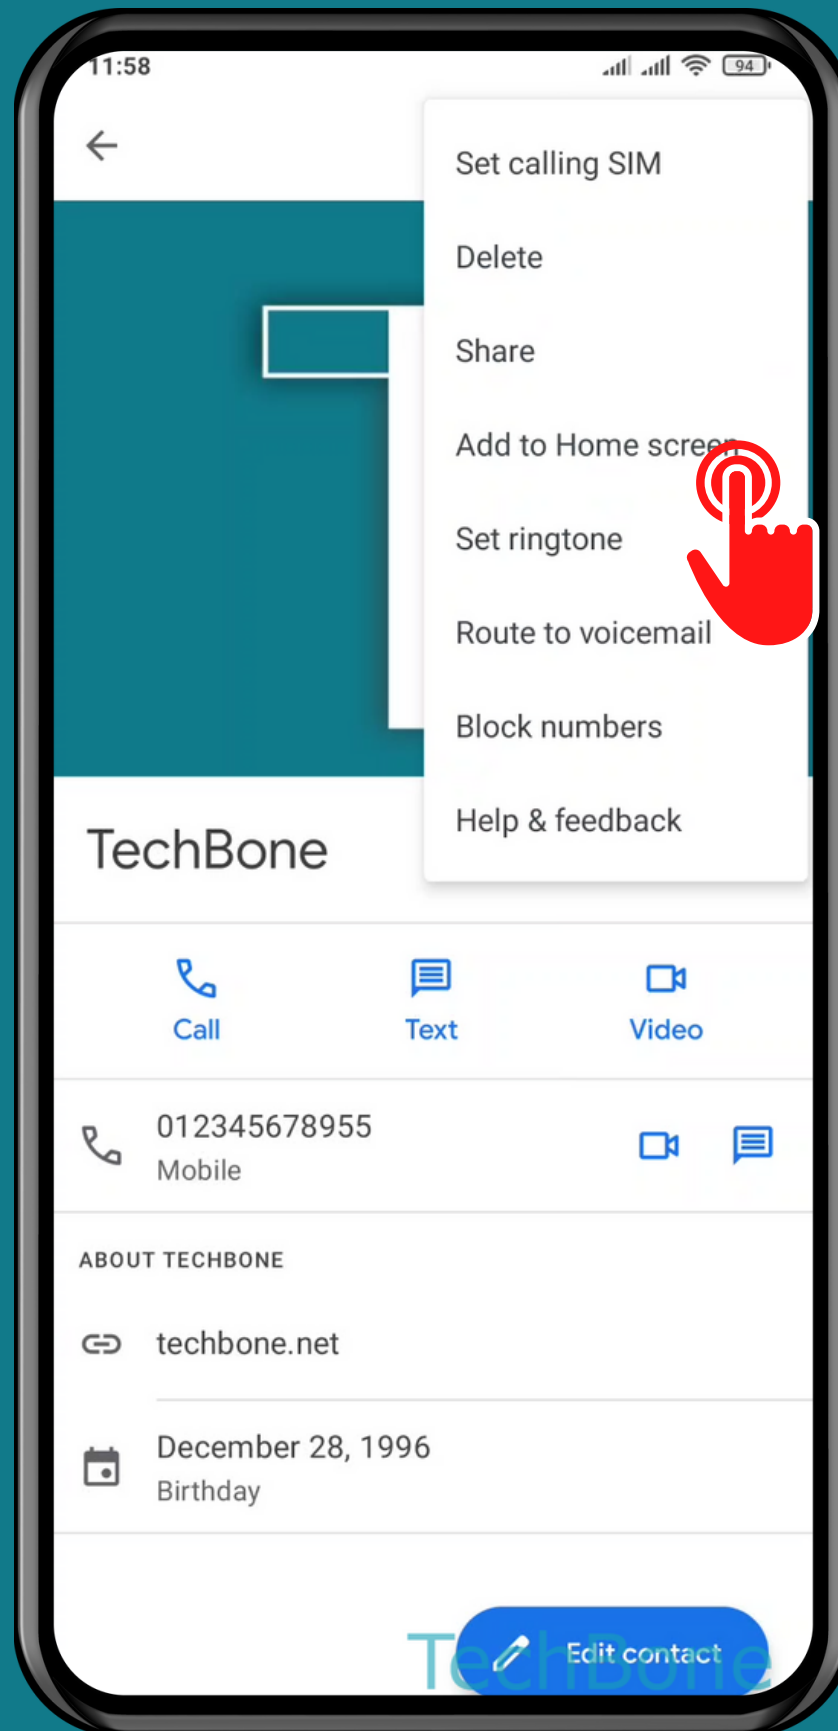

XIAOMI

Contacts - Android 11 - MIUI 12

HOW TO ADD CONTACT TO HOME SCREEN

Tap on Contacts

Choose a Contact

Open the Menu

Tap on
Add to Home screen

Done!