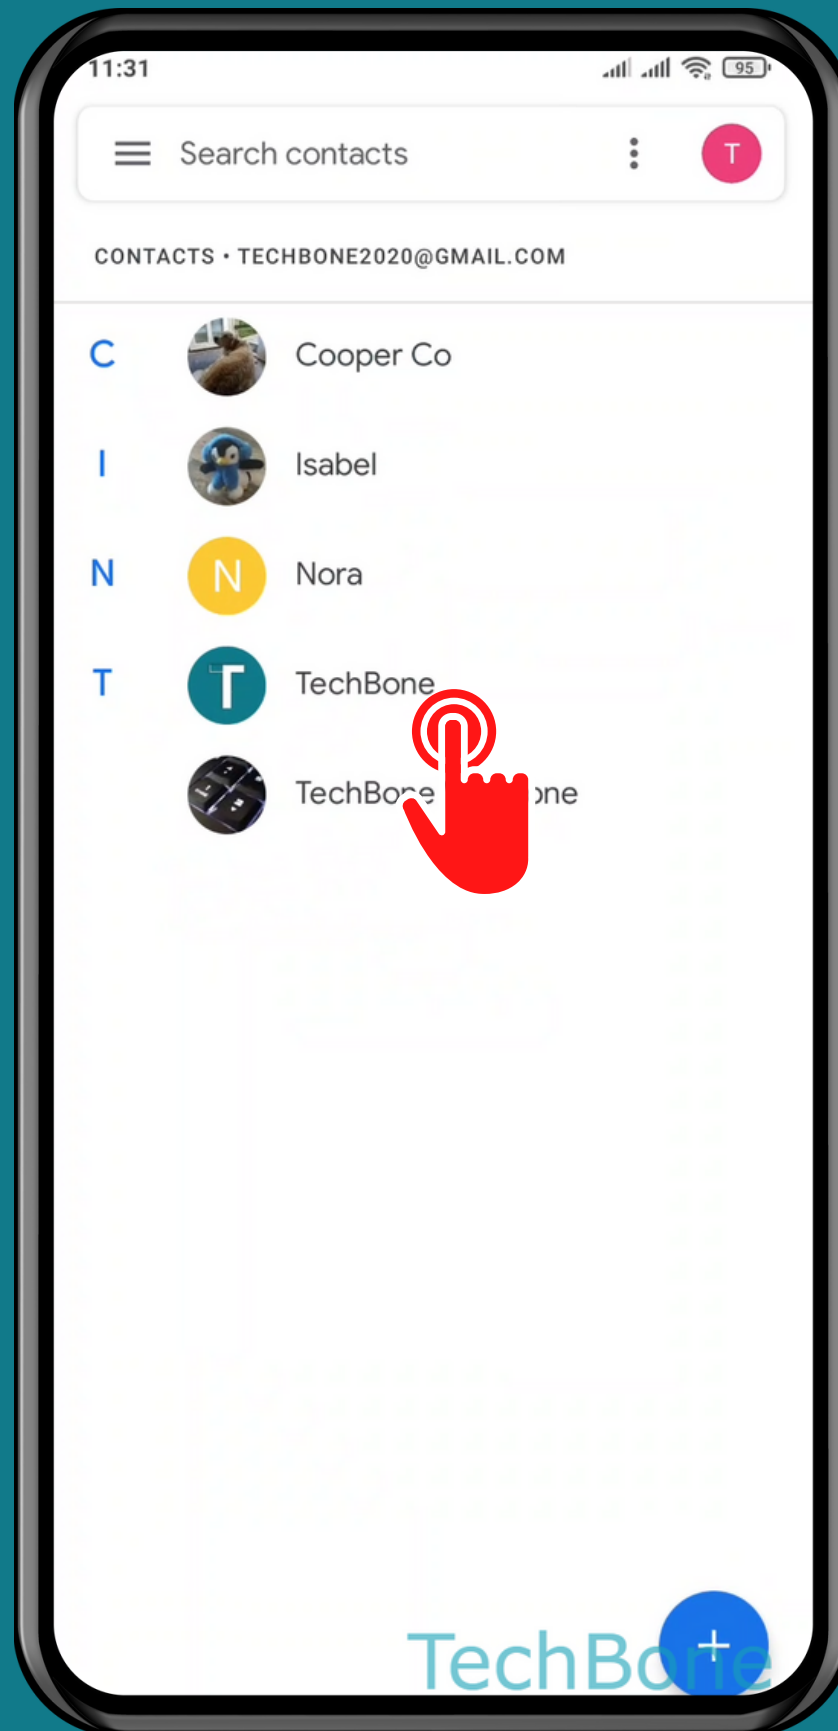

XIAOMI

Contacts - Android 11 - MIUI 12

HOW TO ADD CONTACT TO HOME SCREEN

Tap on Contacts

Choose a Contact

Open the Menu

Tap on
Add to Home screen

Done!