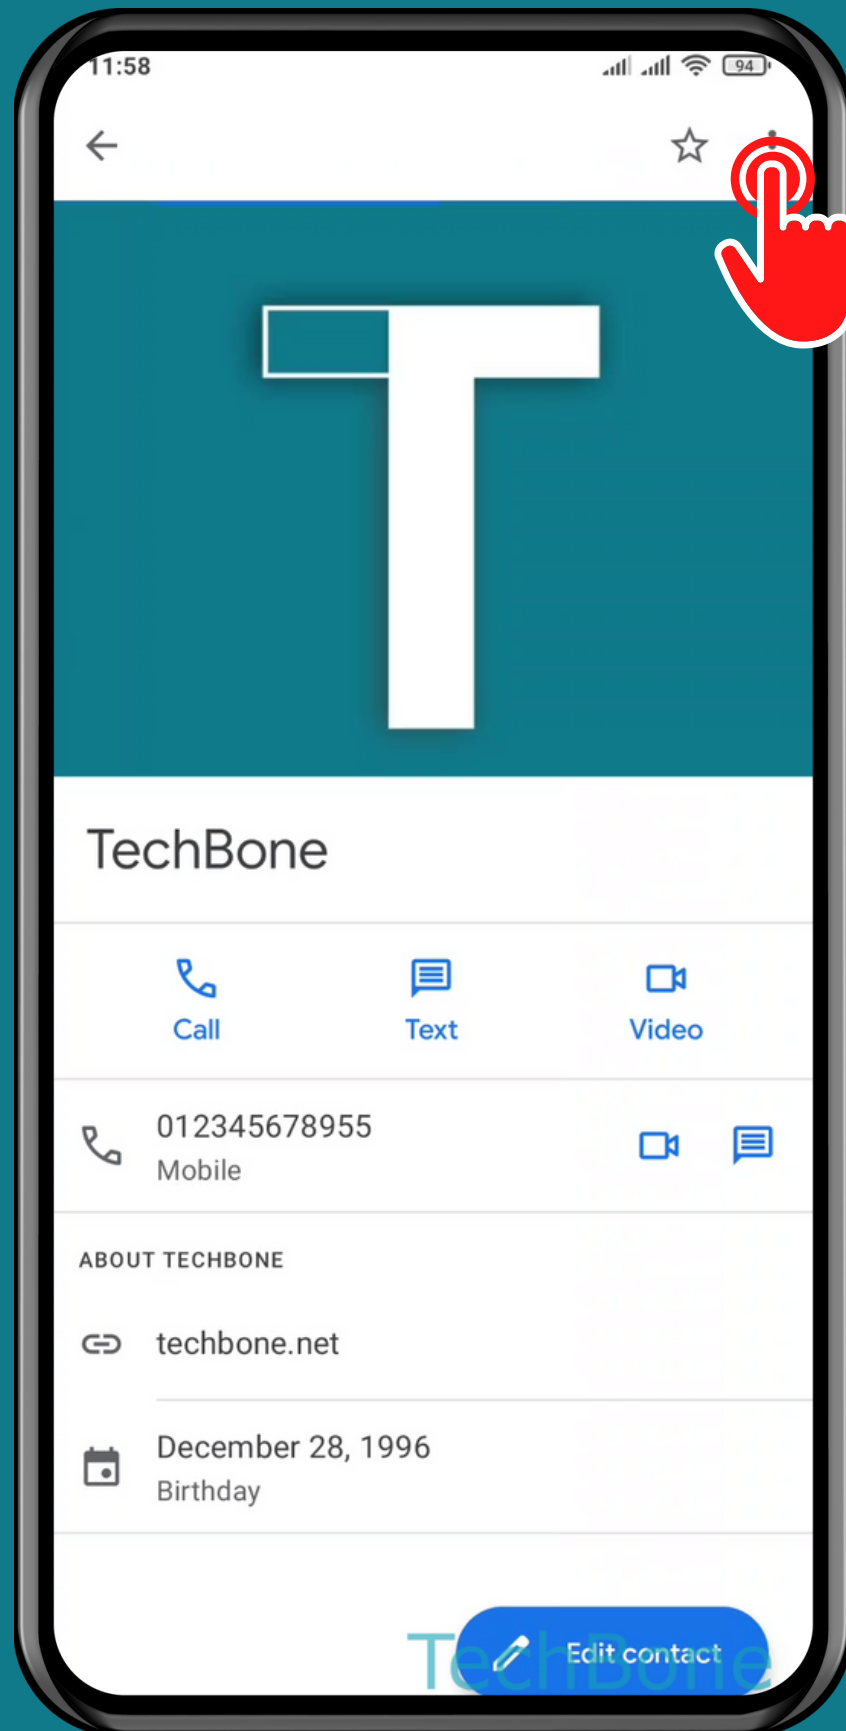

XIAOMI

Contacts - Android 11 - MIUI 12

HOW TO ADD CONTACT TO HOME SCREEN

Tap on Contacts

Choose a Contact

Open the Menu

Tap on
Add to Home screen

Done!