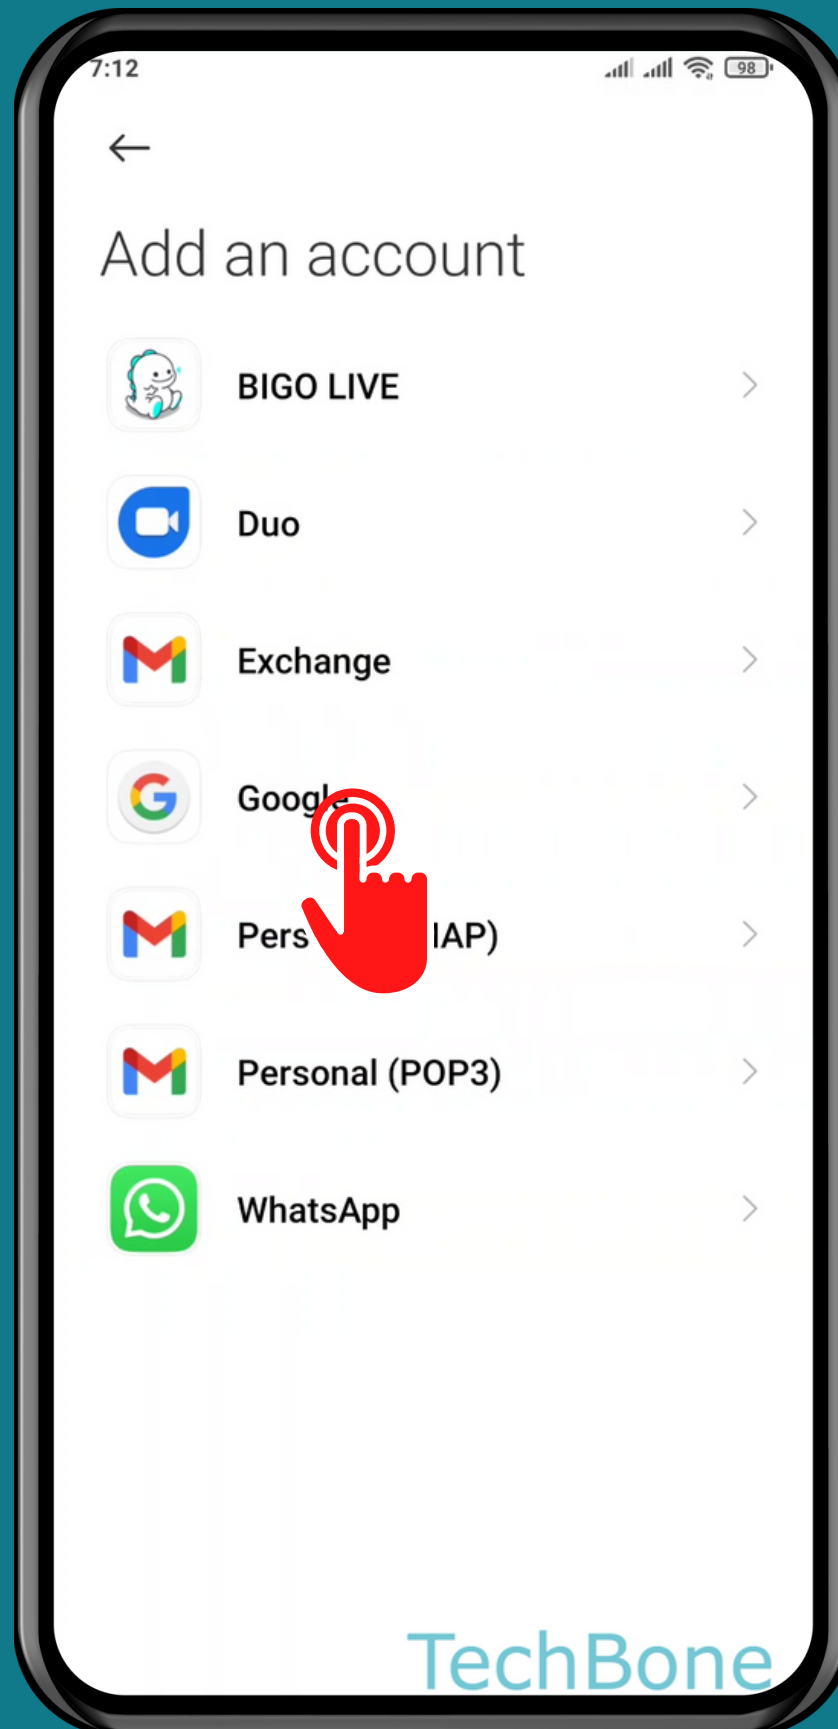

# HOW TO ADD AN ACCOUNT

Tap on **Settings**

# Tap on Accounts & sync

Tap on  
Add account

Choose an **Account type** and follow the instructions on screen

Done!