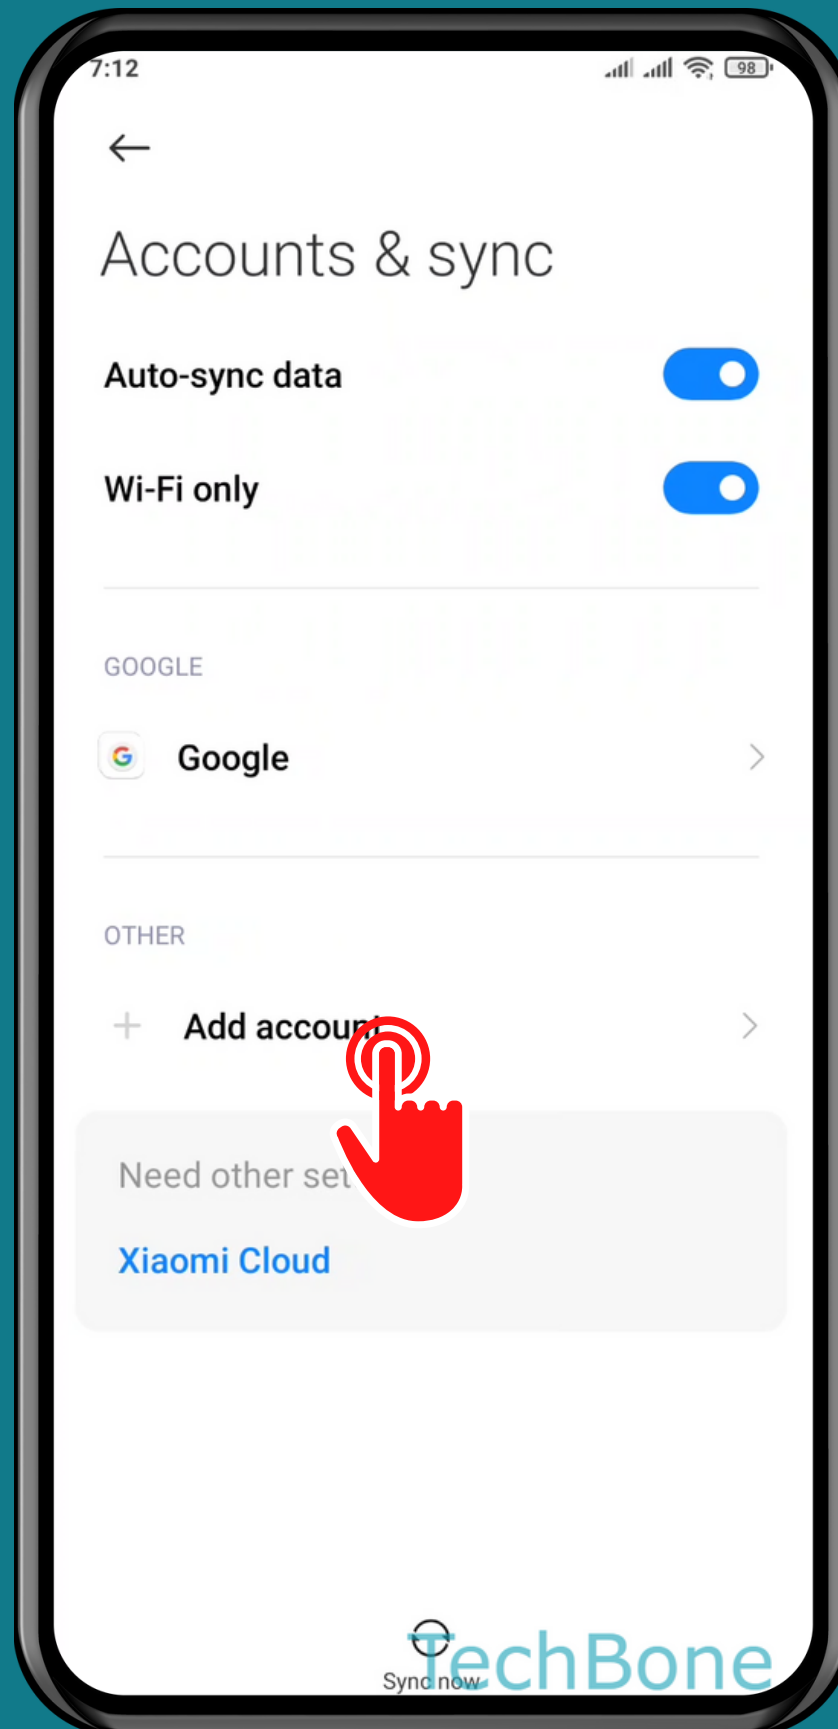

Tap on
Add account