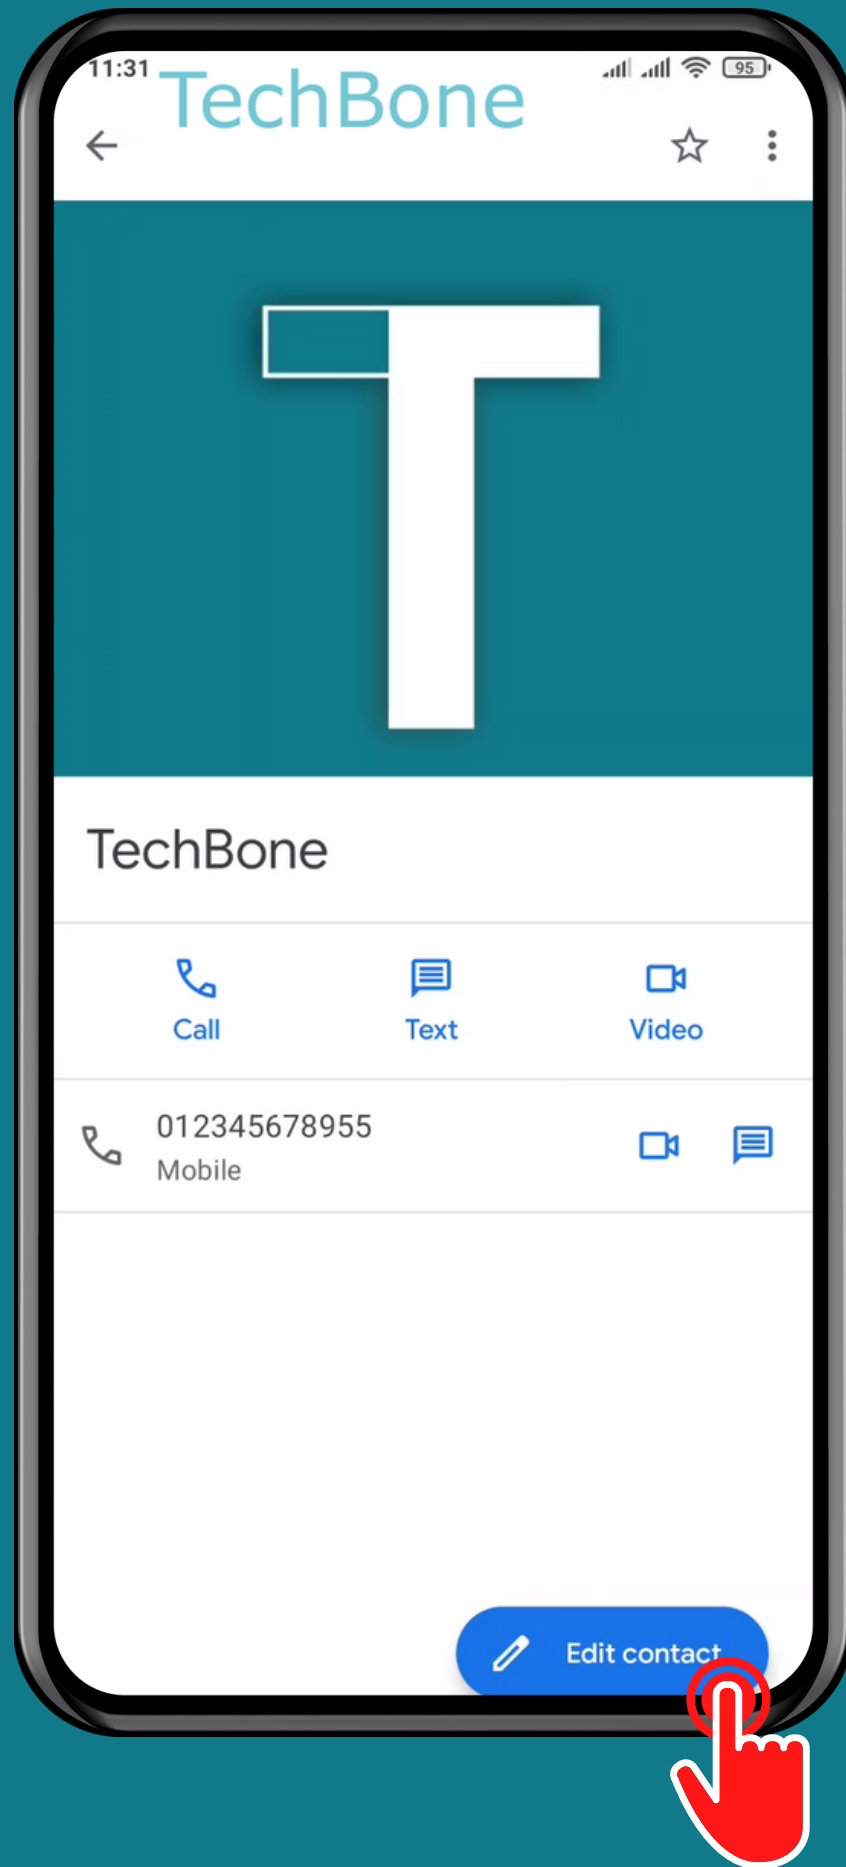

XIAOMI

Contacts - Android 11 - MIUI 12

HOW TO ADD CONTACT DETAILS

Tap on Contacts

Choose a Contact

Tap on
Edit contact

Tap on
More fields

Tap on a
Detail field

Enter the
Corresponding data
and tap *Save*

Done!