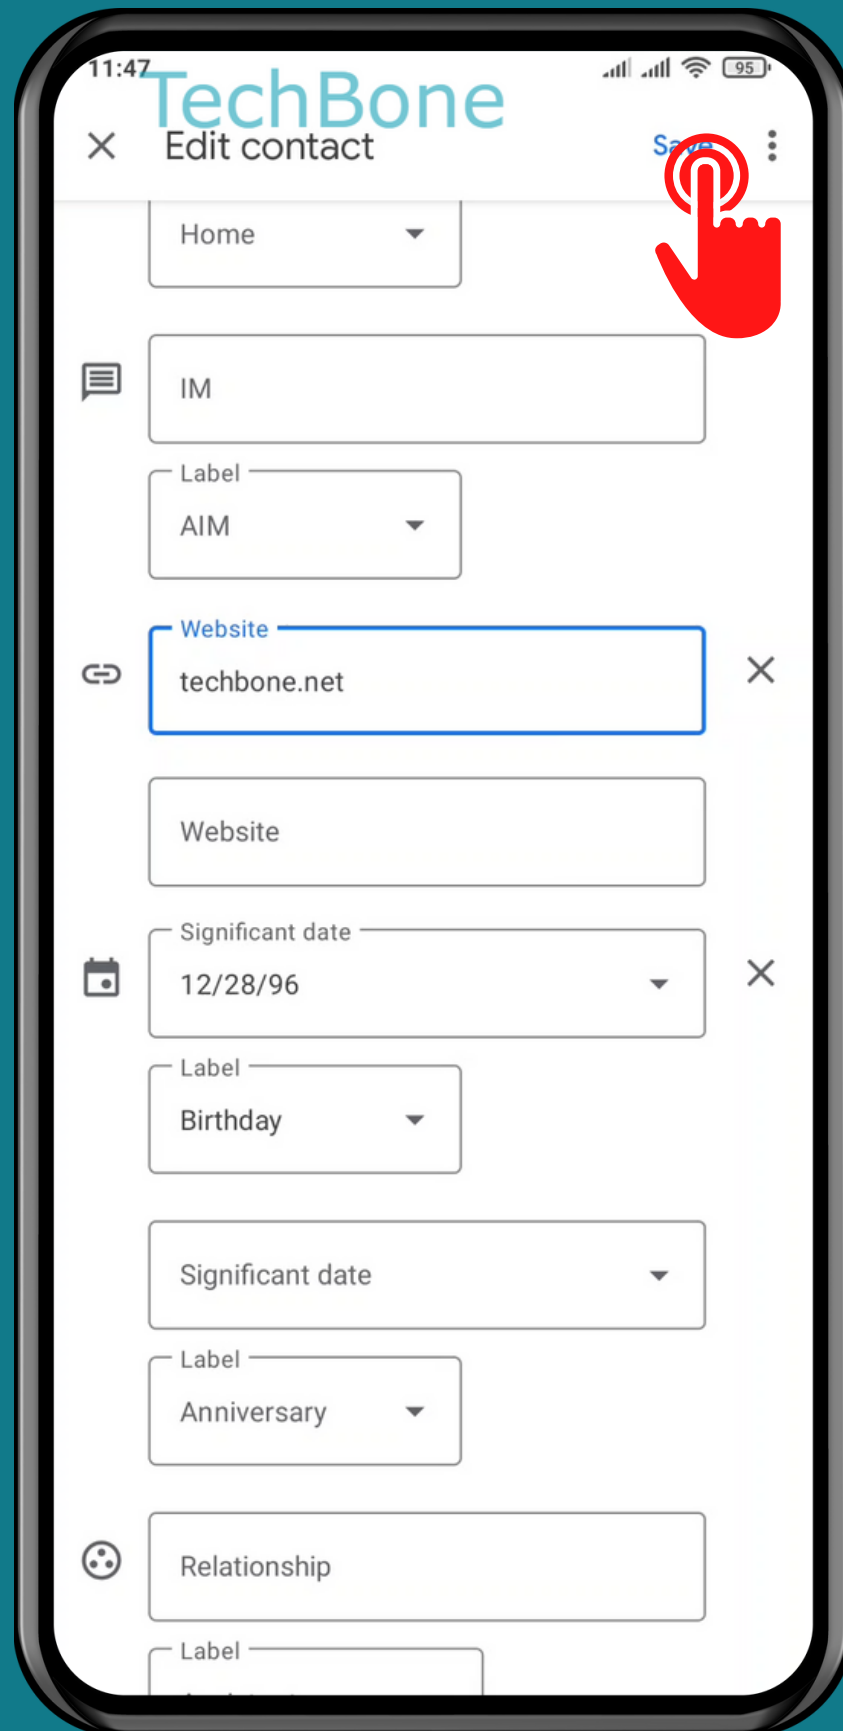

XIAOMI

Contacts - Android 11 - MIUI 12

HOW TO ADD CONTACT DETAILS

Tap on Contacts

Choose a Contact

Tap on
Edit contact

Tap on
More fields

Tap on a
Detail field

Enter the
Corresponding data
and tap *Save*

Done!