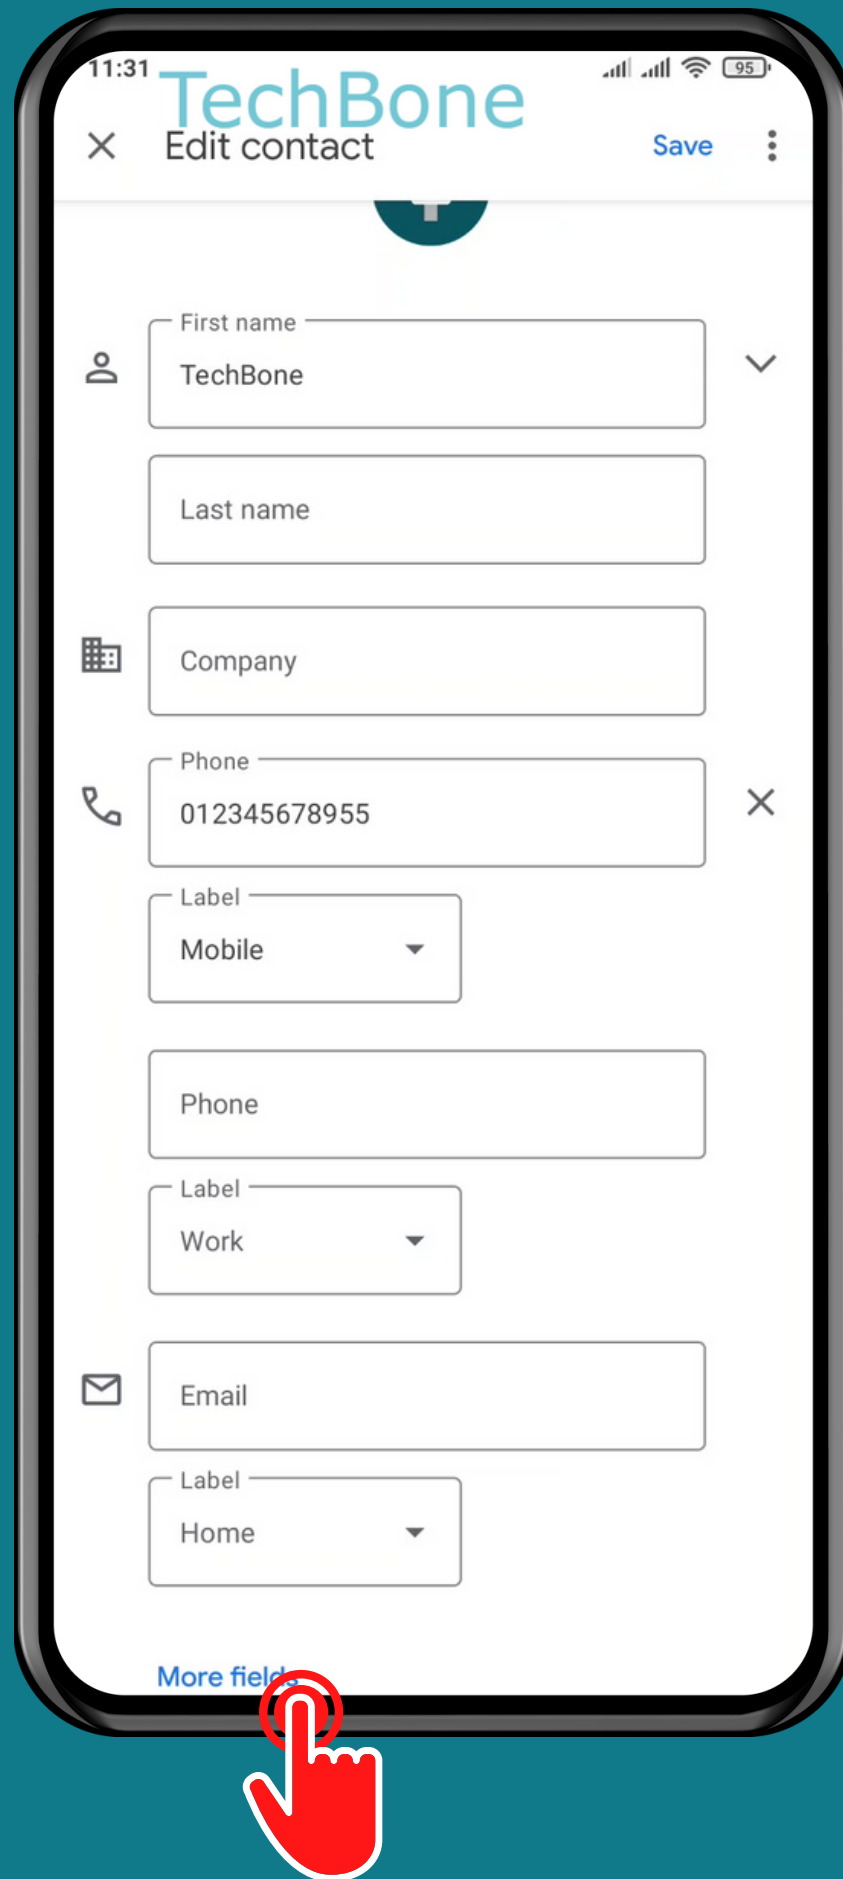

XIAOMI

Contacts - Android 11 - MIUI 12

HOW TO ADD CONTACT DETAILS

Tap on Contacts

Choose a Contact

Tap on
Edit contact

Tap on
More fields

Tap on a
Detail field

Enter the
Corresponding data
and tap *Save*

Done!