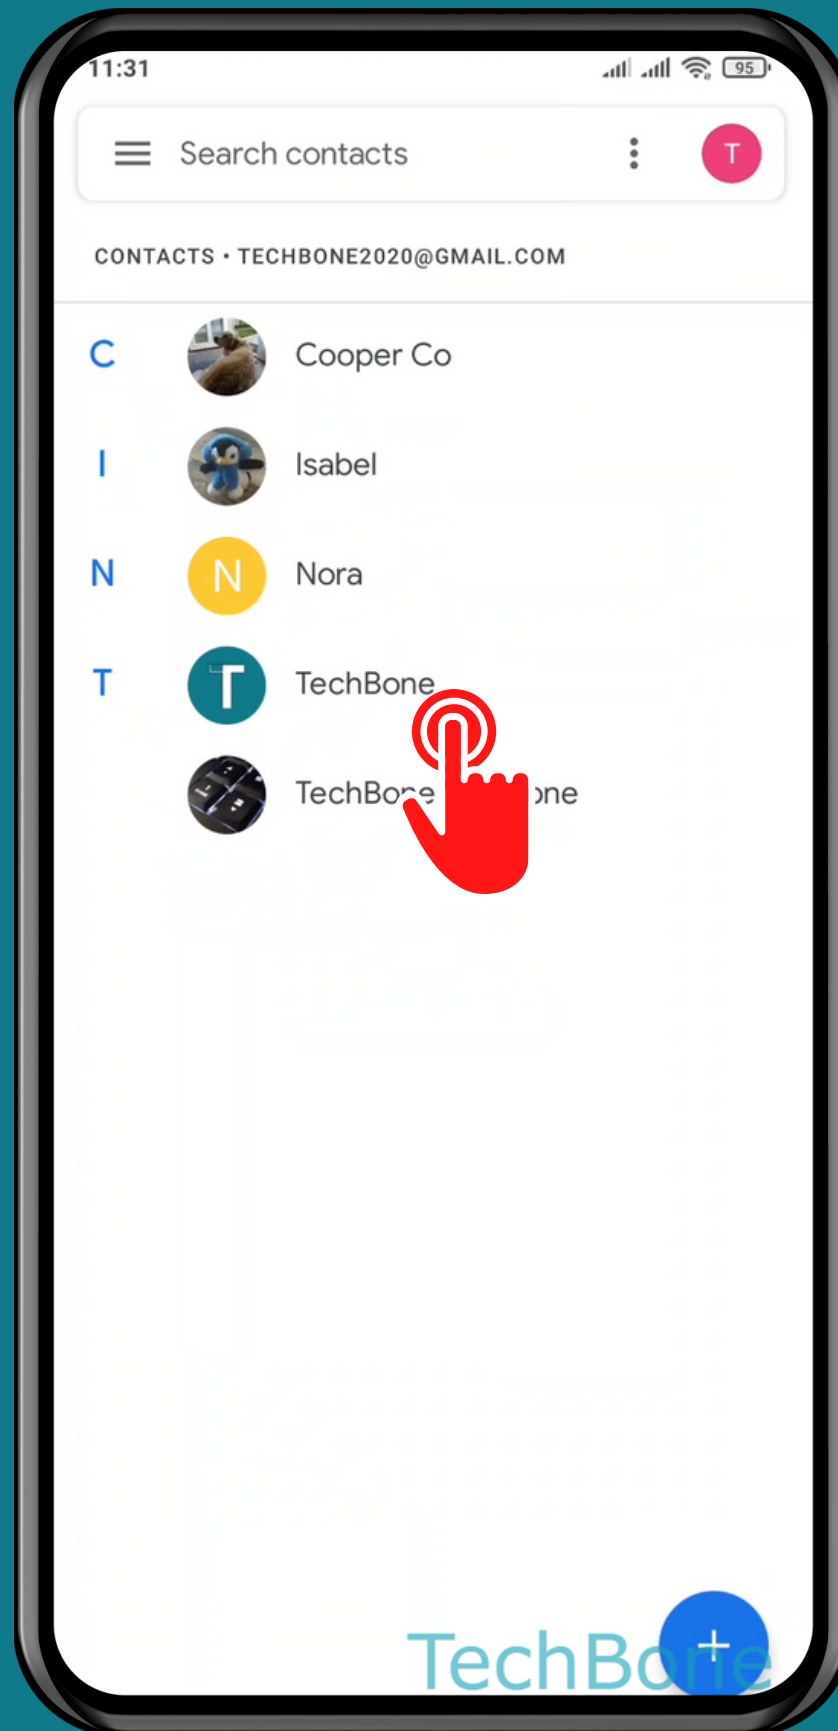

XIAOMI

Contacts - Android 11 - MIUI 12

HOW TO ADD CONTACT DETAILS

Tap on Contacts

Choose a Contact

Tap on
Edit contact

Tap on
More fields

Tap on a
Detail field

Enter the
Corresponding data
and tap *Save*

Done!