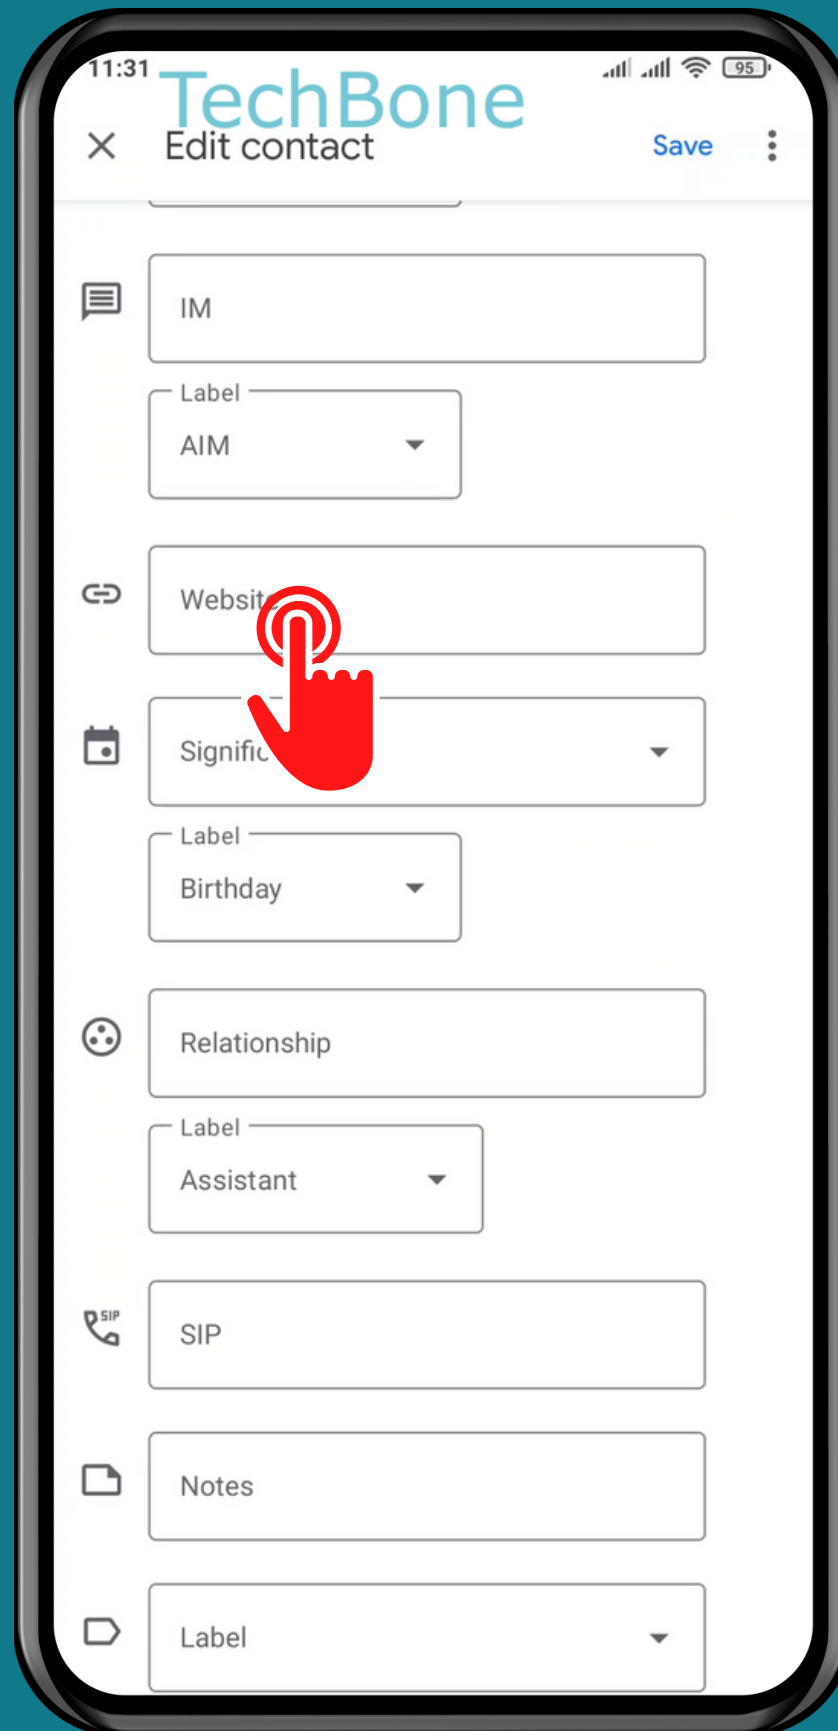

XIAOMI

Contacts - Android 11 - MIUI 12

HOW TO ADD CONTACT DETAILS

Tap on Contacts

Choose a Contact

Tap on
Edit contact

Tap on
More fields

Tap on a
Detail field

Enter the
Corresponding data
and tap *Save*

Done!