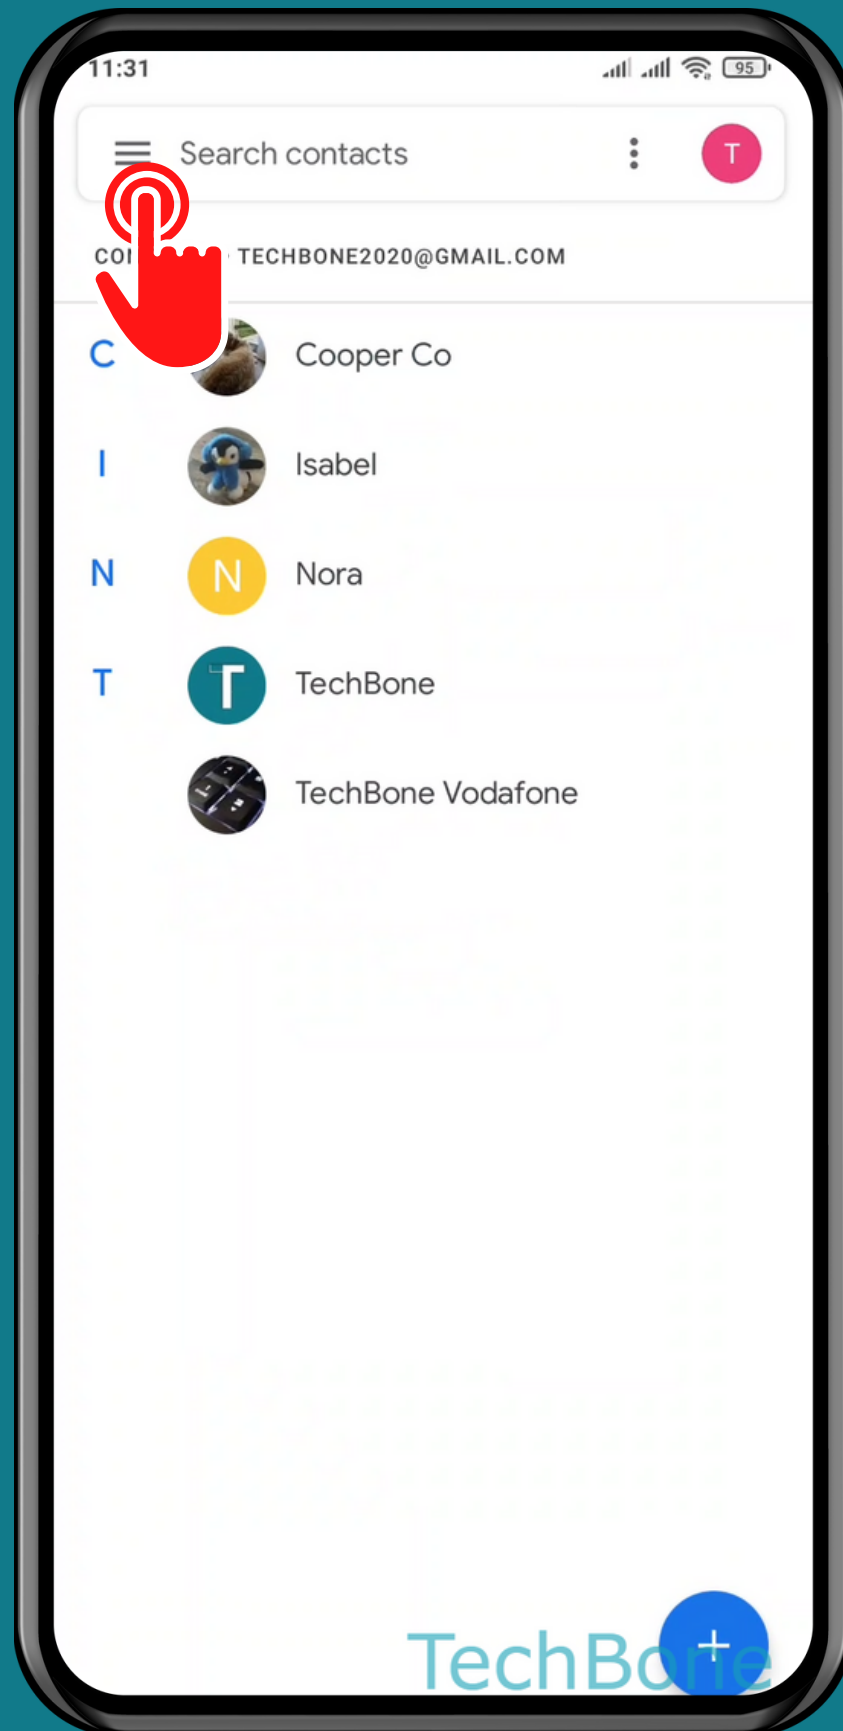

XIAOMI

Contacts - Android 11 - MIUI 12

HOW TO ADD MEMBERS TO GROUP

Tap on Contacts

Open the Menu

Choose a Group

Tap on
Add

Tap and hold a Contact