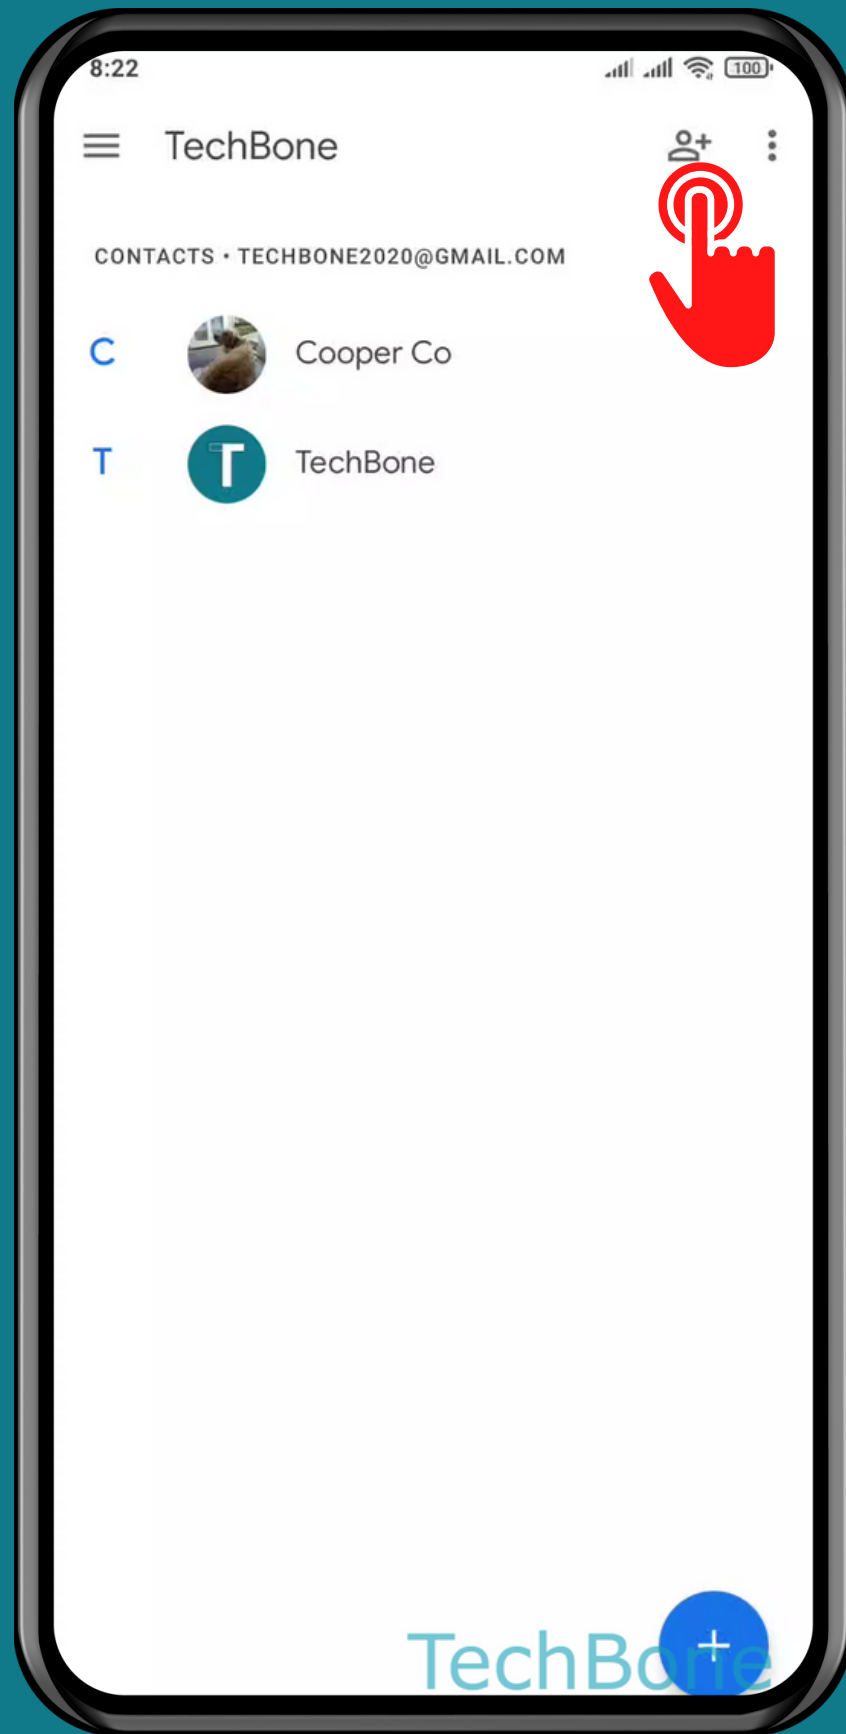

XIAOMI

Contacts - Android 11 - MIUI 12

HOW TO ADD MEMBERS TO GROUP

Tap on Contacts

Open the Menu

Choose a Group

Tap on
Add

Tap and hold a Contact