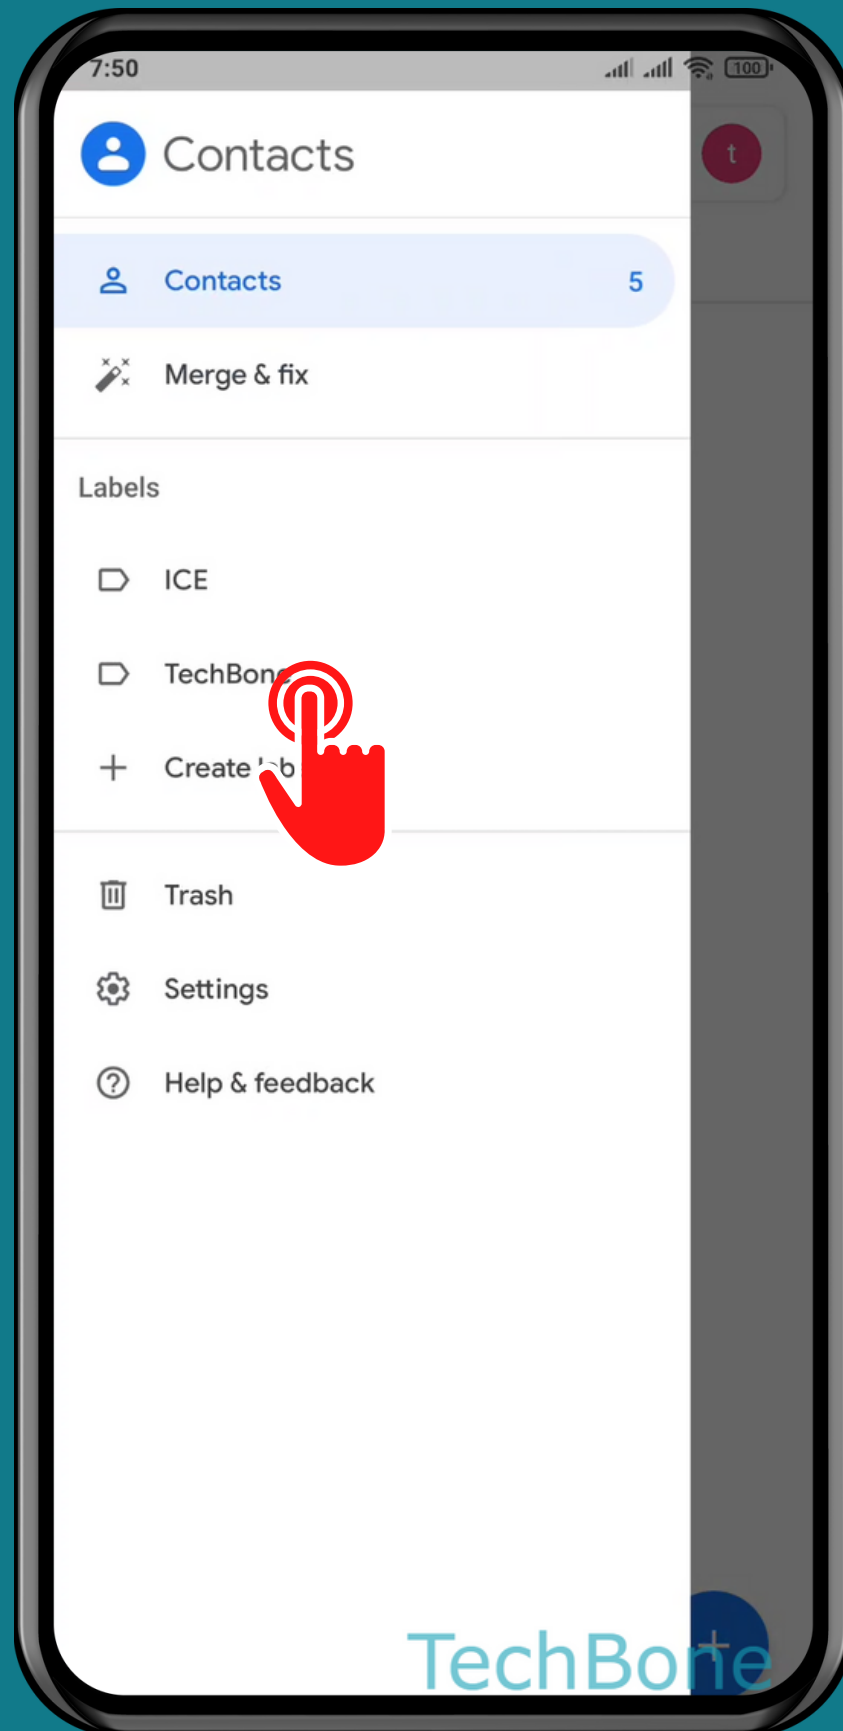

XIAOMI

Contacts - Android 11 - MIUI 12

HOW TO ADD MEMBERS TO GROUP

Tap on Contacts

Open the Menu

Choose a Group

Tap on
Add

Tap and hold a Contact

Select more Contacts

Tap on
Save

Done!