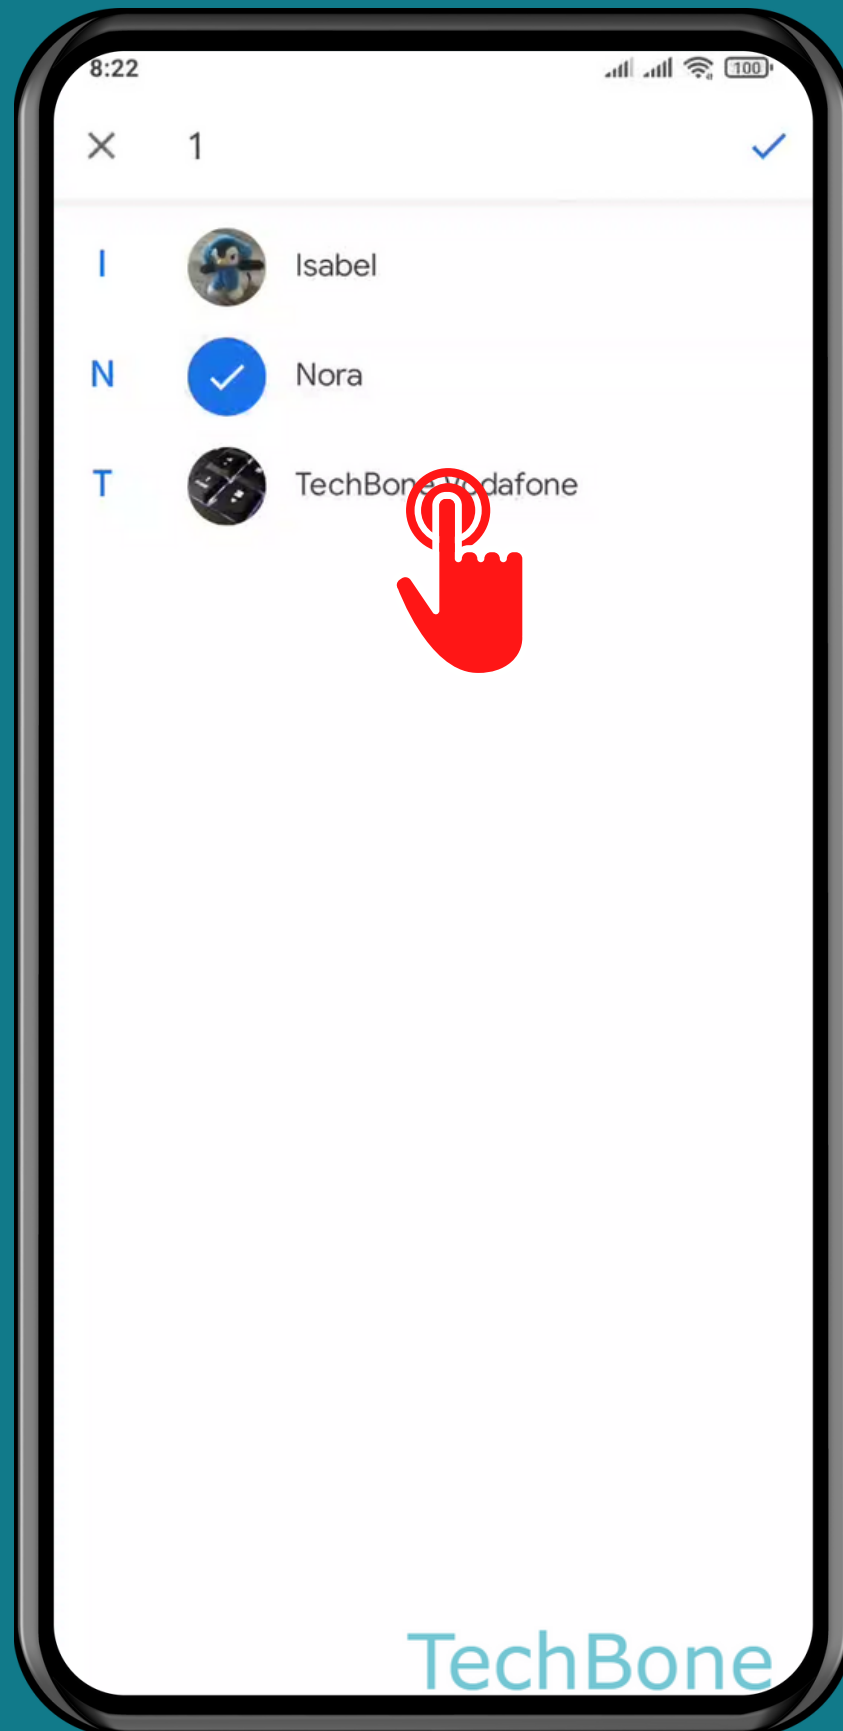

XIAOMI

Contacts - Android 11 - MIUI 12

HOW TO ADD MEMBERS TO GROUP

Tap on Contacts

Open the Menu

Choose a Group

Tap on
Add

Tap and hold a Contact