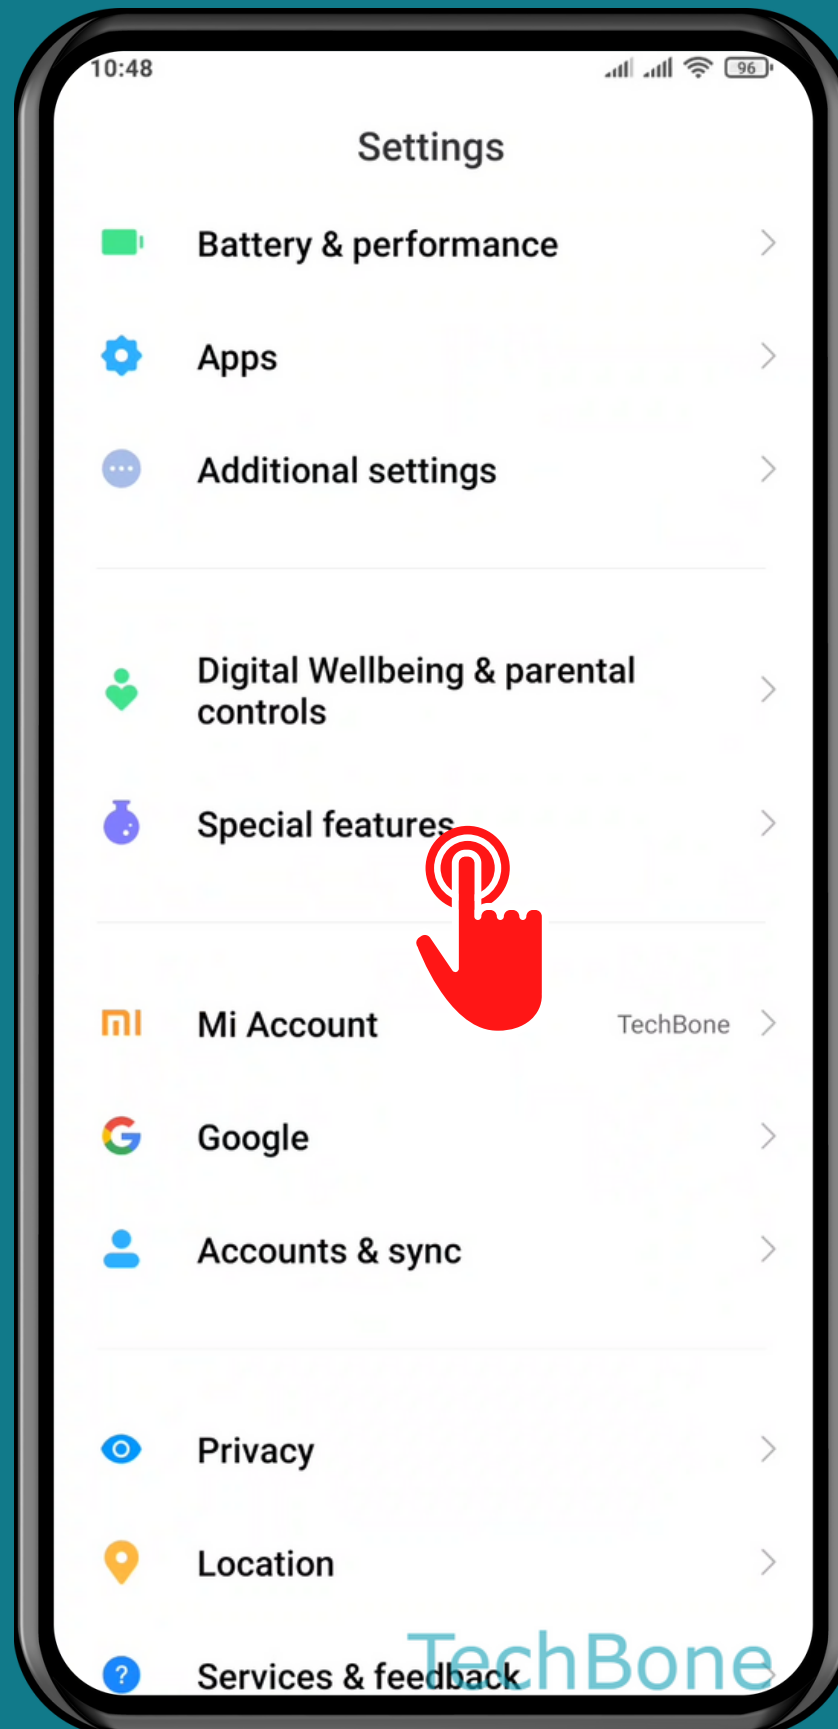

XIAOMI

Android 11 - MIUI 12

HOW TO ADD GAMES OR APPS TO GAME TURBO

Tap on **Settings**

Tap on Special features

Tap on Game Turbo

Tap on **Add**

Turn On/Off an App