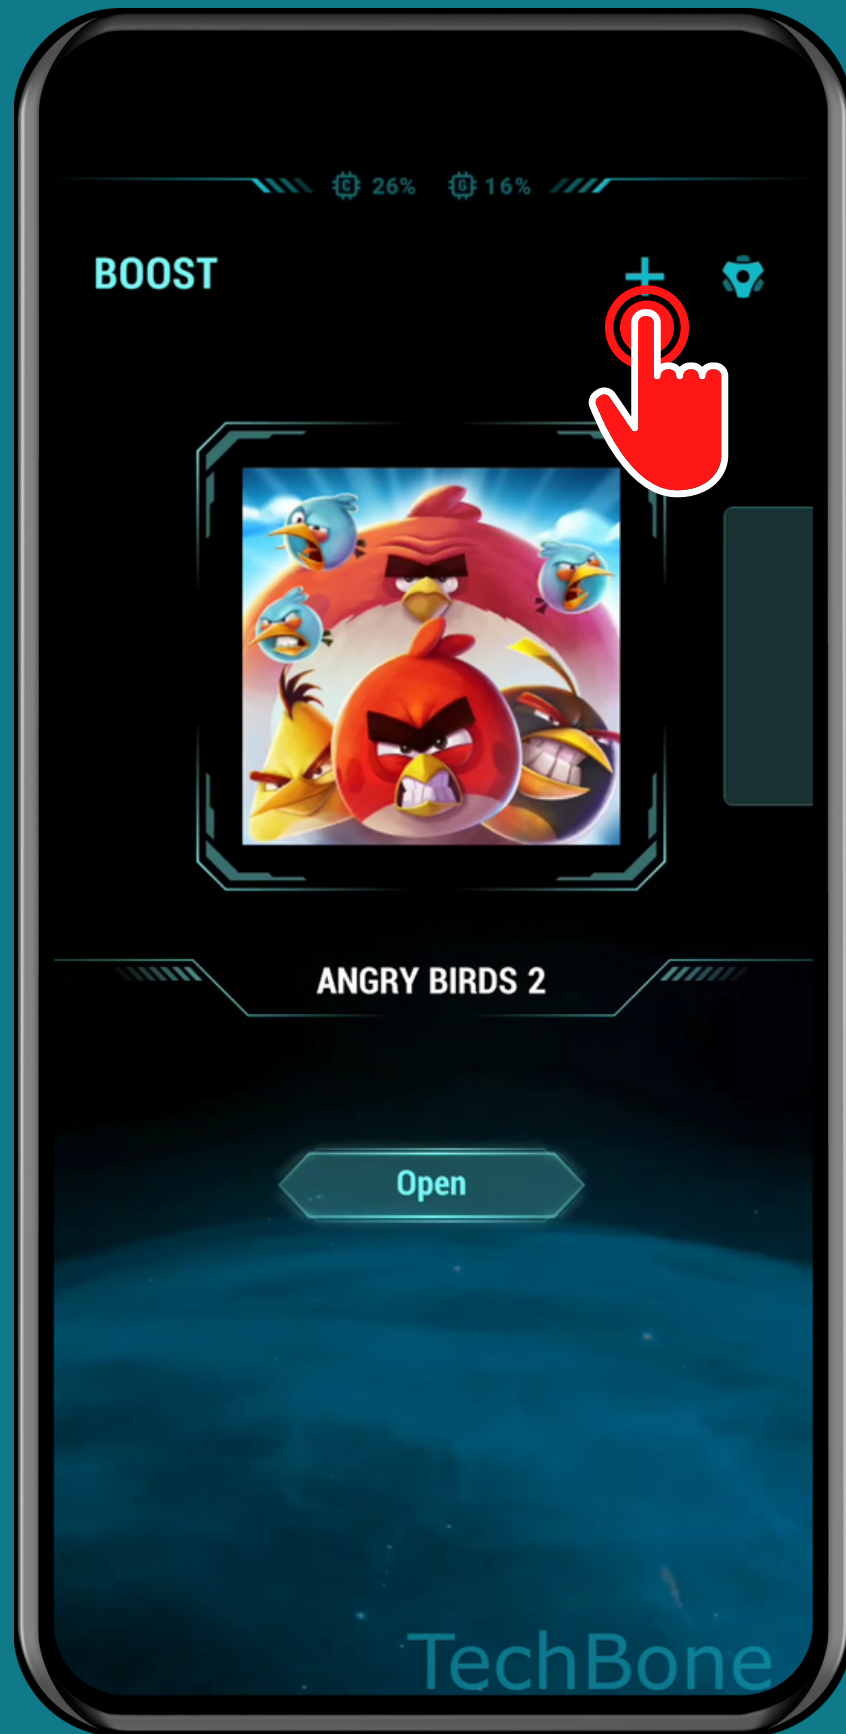

XIAOMI

Android 11 - MIUI 12

HOW TO ADD GAMES OR APPS TO GAME TURBO

Tap on **Settings**

Tap on Special features

Tap on Game Turbo

Tap on **Add**

Turn On/Off an App