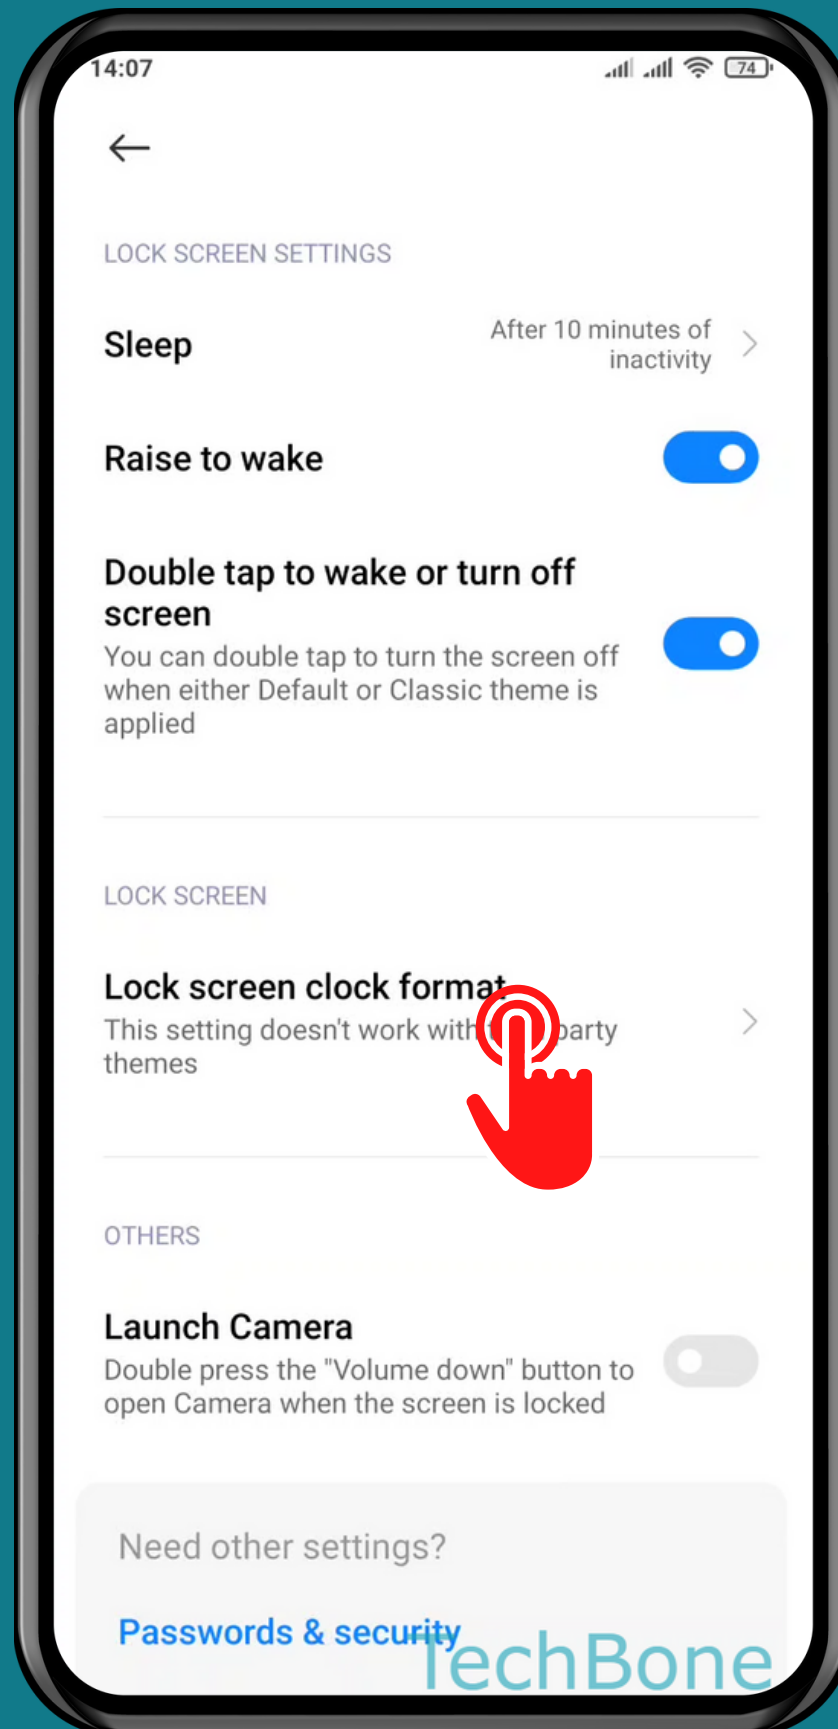

XIAOMI

Android 11 - MIUI 12

HOW TO ADD OWNER INFO ON LOCK SCREEN

Tap on **Settings**

Tap on Always-on display & Lock screen

Tap on Lock screen clock format

Tap on
Lock screen owner info

Enter the **Lock screen owner info** and tap **OK**