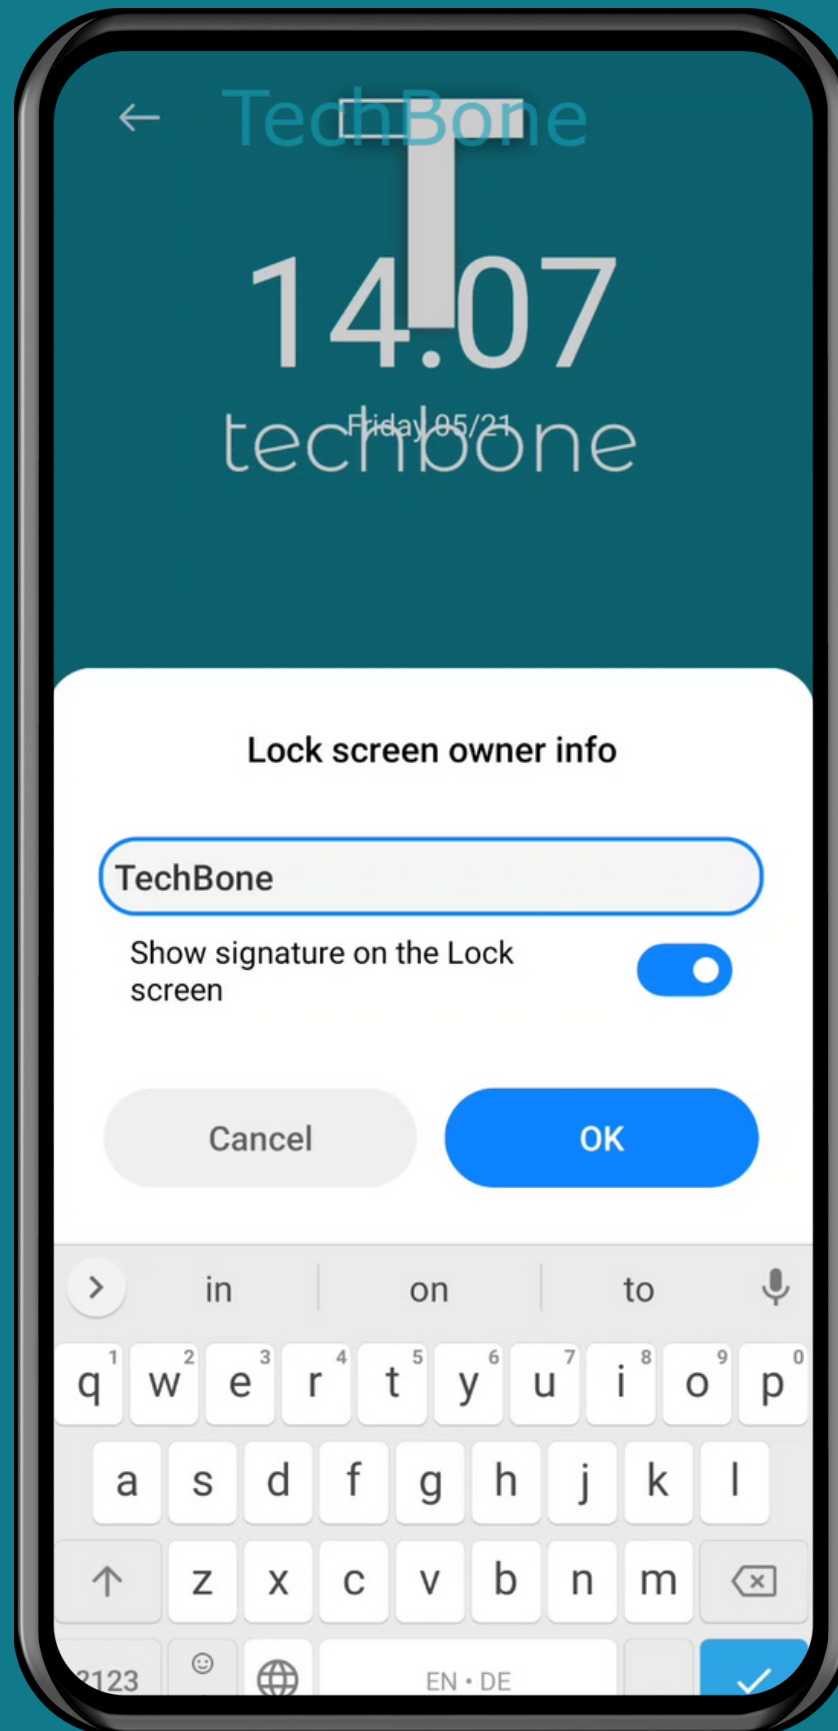

XIAOMI

Android 11 - MIUI 12

HOW TO ADD OWNER INFO ON LOCK SCREEN

Tap on **Settings**

Tap on Always-on display & Lock screen

Tap on Lock screen clock format

Tap on
Lock screen owner info

Enter the **Lock screen owner info** and tap **OK**