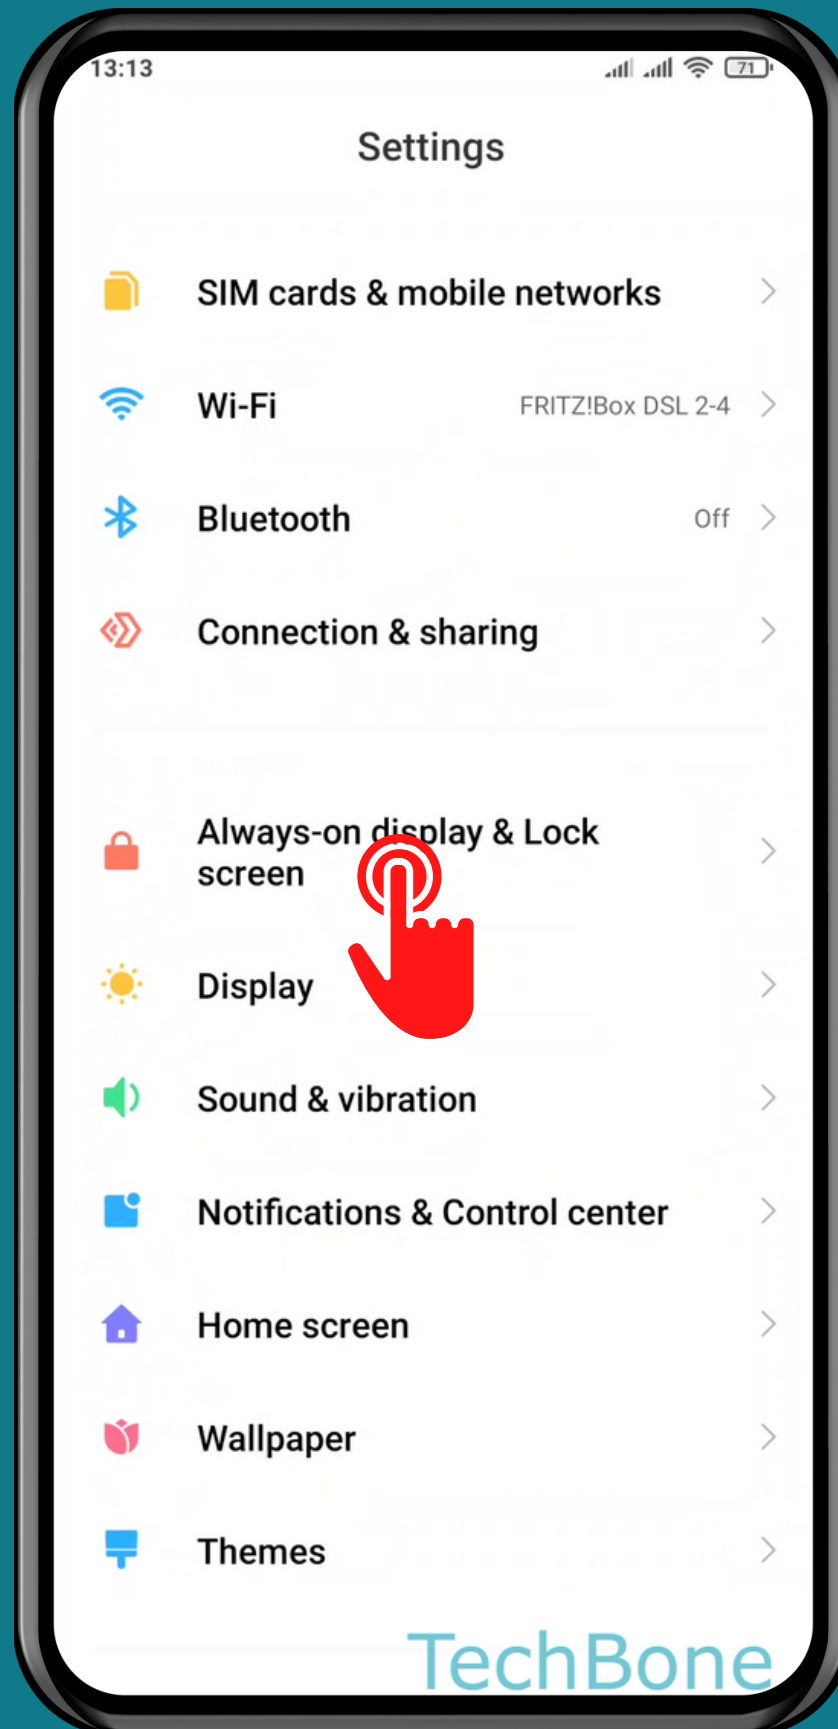

XIAOMI

Android 11 - MIUI 12

HOW TO ADD OWNER INFO ON LOCK SCREEN

Tap on **Settings**

Tap on Always-on display & Lock screen

Tap on Lock screen clock format

Tap on
Lock screen owner info

Enter the **Lock screen owner info** and tap **OK**