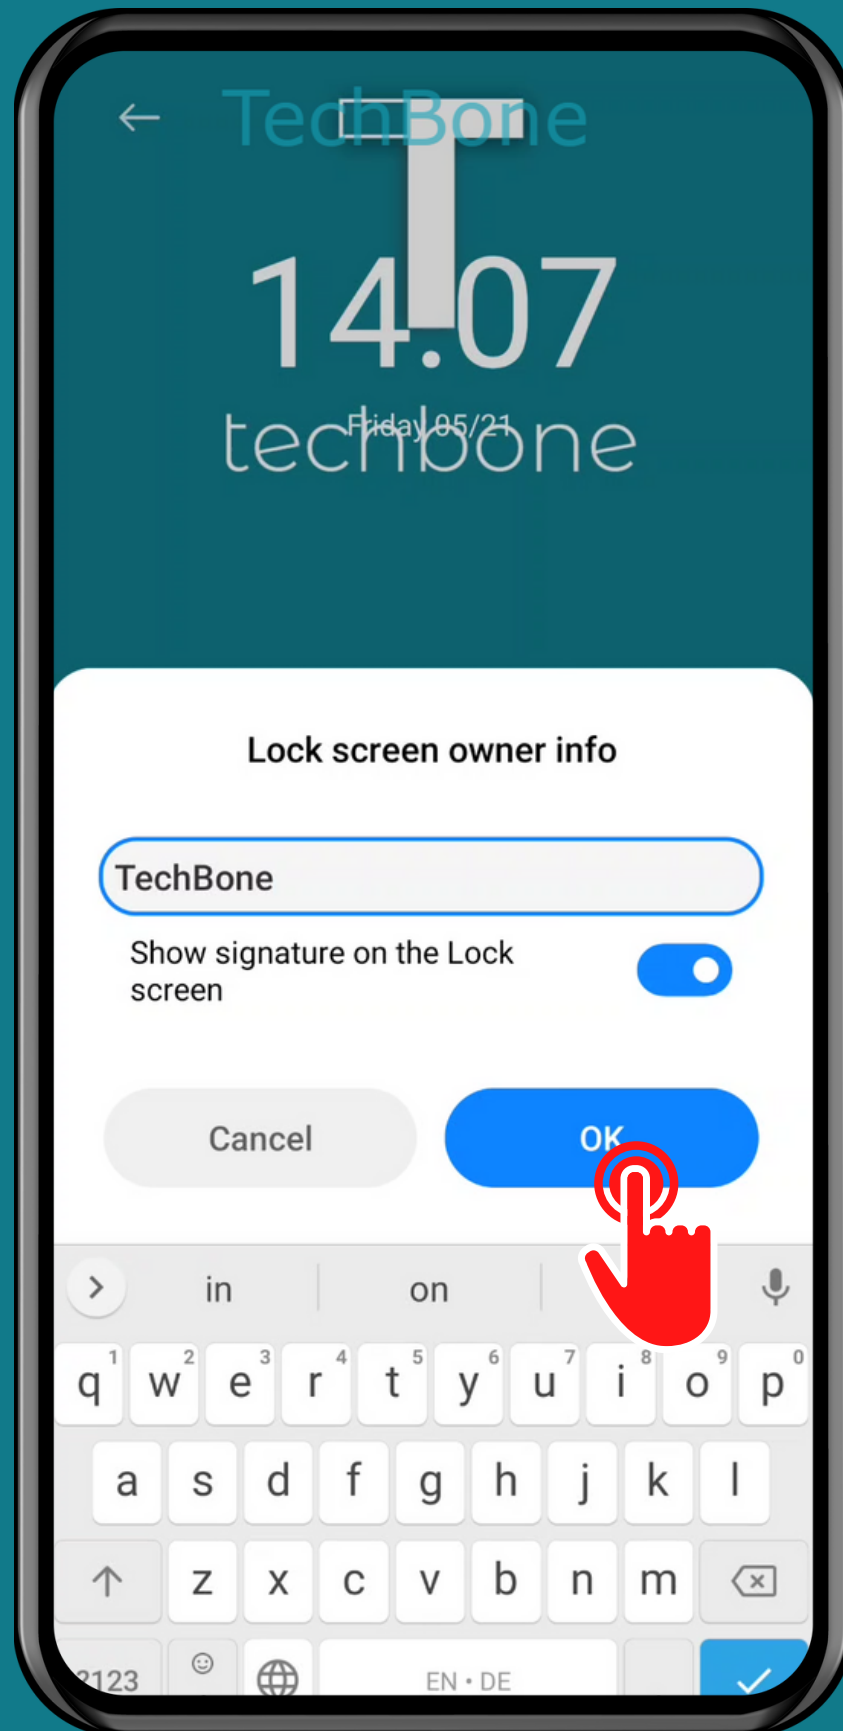

XIAOMI

Android 11 - MIUI 12

HOW TO ADD OWNER INFO ON LOCK SCREEN

Tap on **Settings**

Tap on Always-on display & Lock screen

Tap on Lock screen clock format

Tap on
Lock screen owner info

Enter the **Lock screen owner info** and tap **OK**