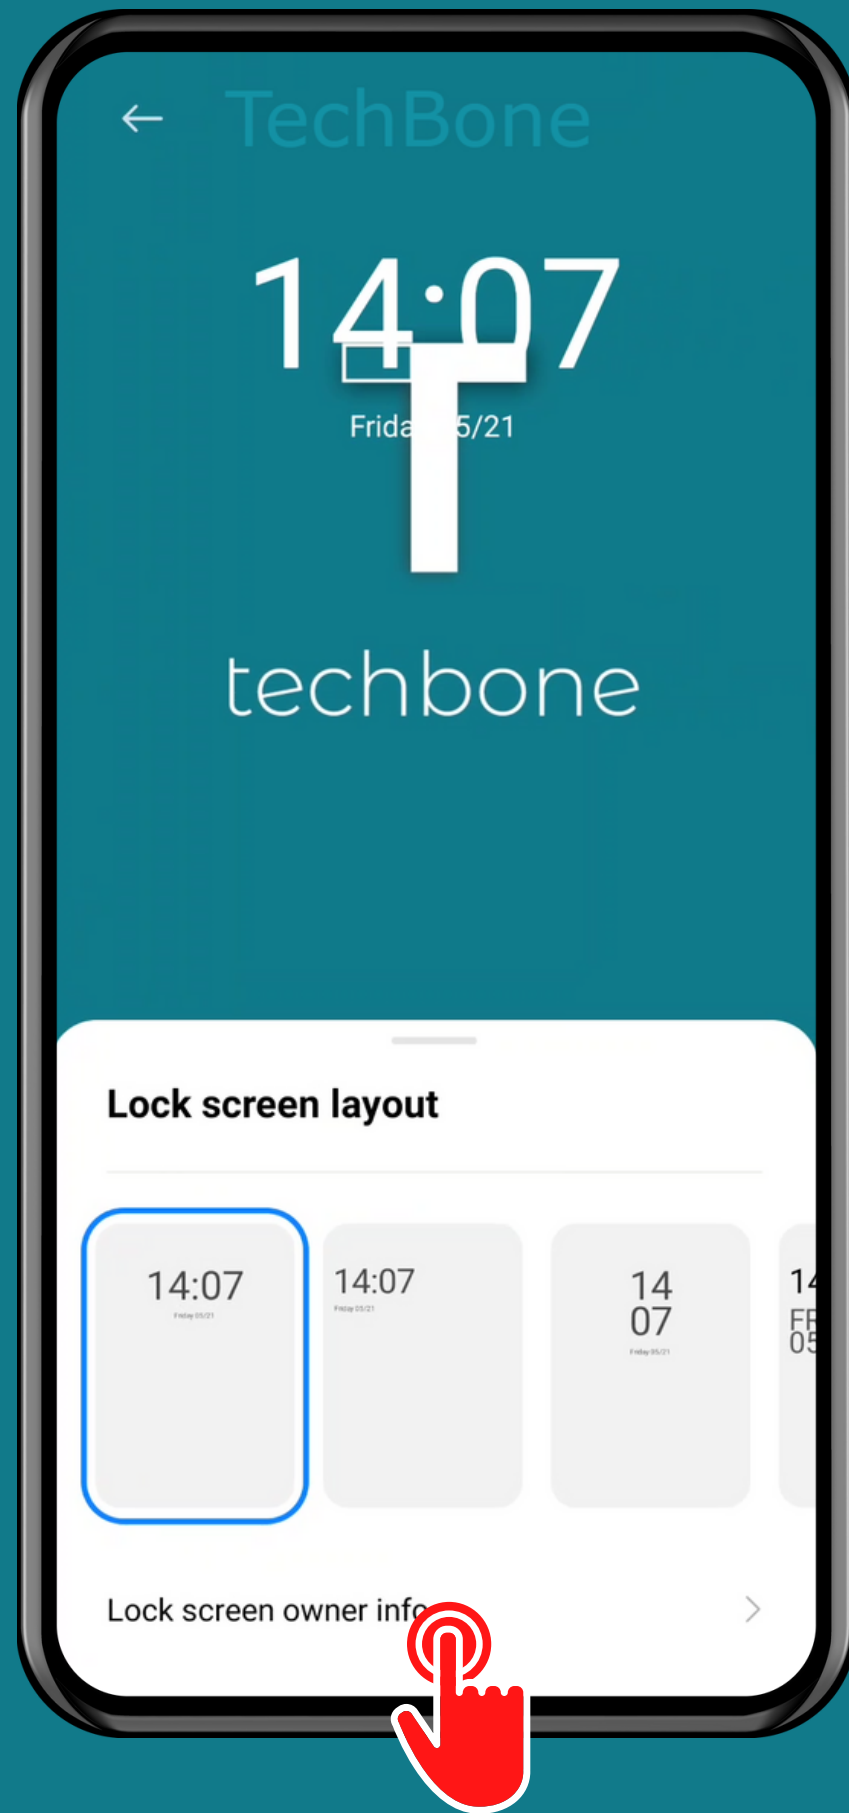

XIAOMI

Android 11 - MIUI 12

HOW TO ADD OWNER INFO ON LOCK SCREEN

Tap on **Settings**

Tap on Always-on display & Lock screen

Tap on Lock screen clock format

Tap on
Lock screen owner info

Enter the **Lock screen owner info** and tap **OK**