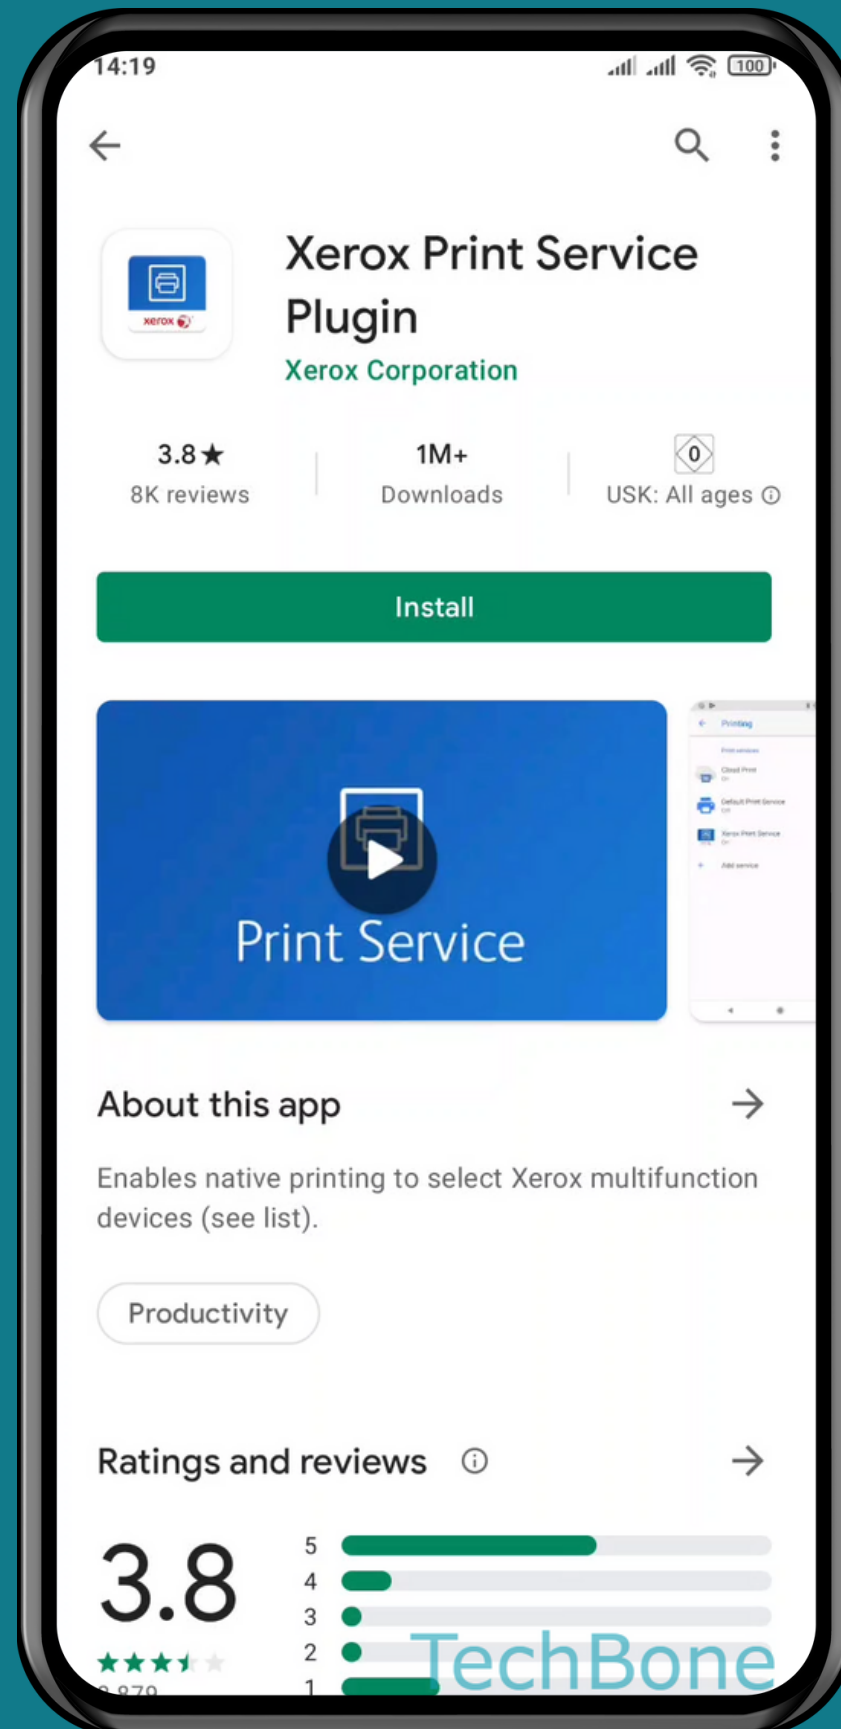

XIAOMI

Android 11 - MIUI 12

HOW TO ADD A PRINT SERVICE

Tap on **Settings**

Tap on Connection & sharing

TechBone

Tap on **Printing**

Tap on
Add service

Choose an App/Print service

Tap on **Install**

Done!