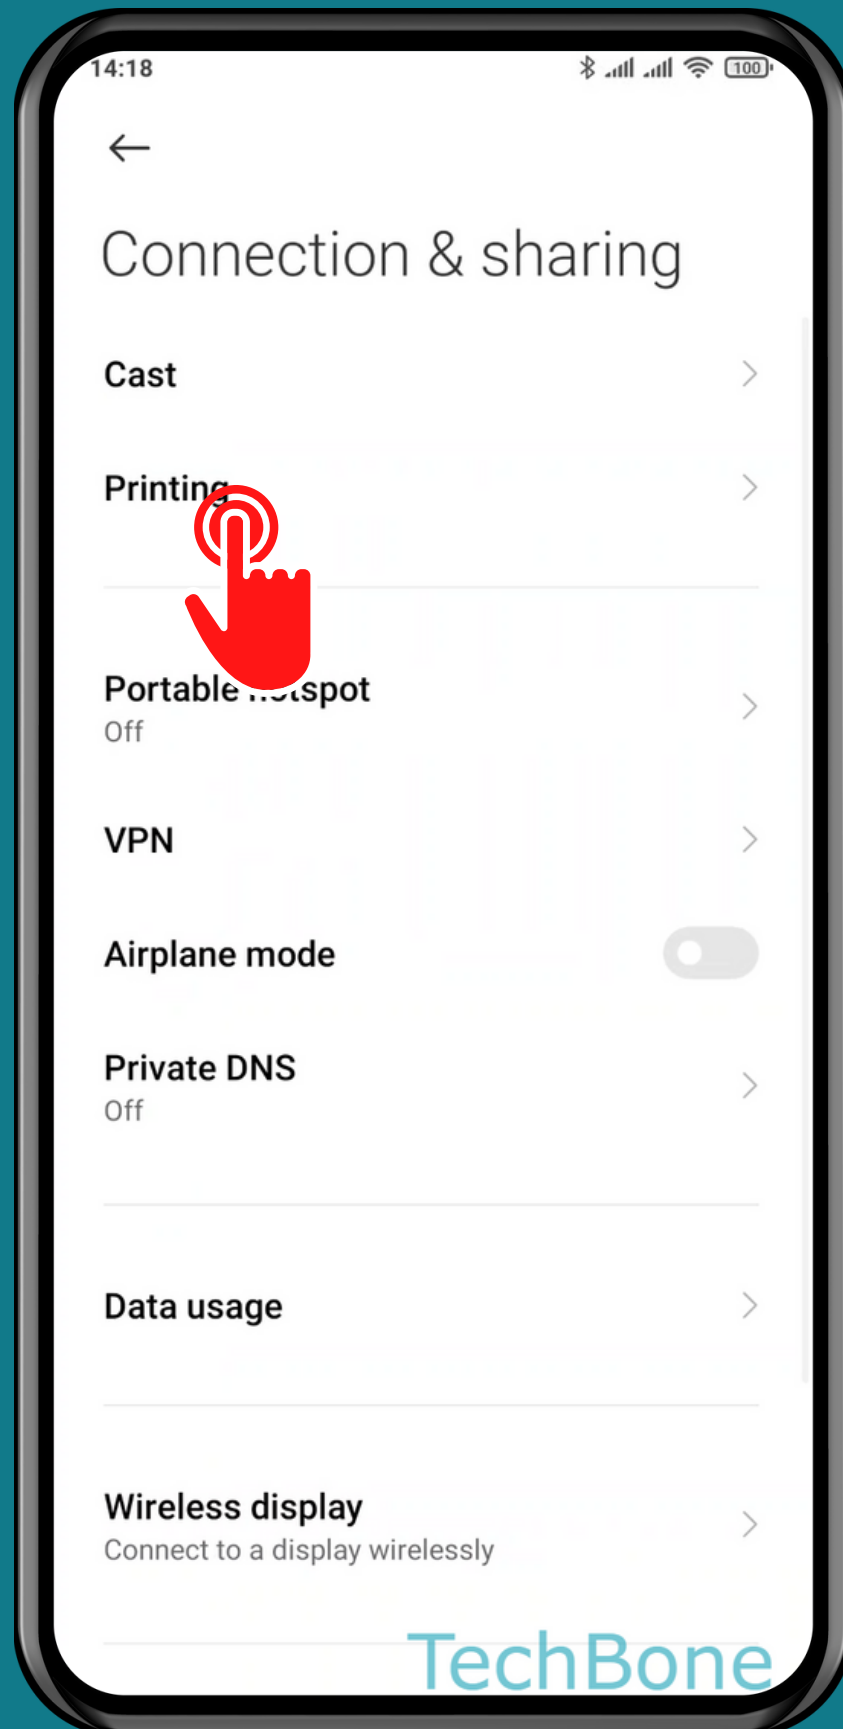

XIAOMI

Android 11 - MIUI 12

HOW TO ADD A PRINT SERVICE

Tap on **Settings**

Tap on Connection & sharing

TechBone

Tap on **Printing**

Tap on
Add service

Choose an App/Print service

Tap on **Install**

Done!