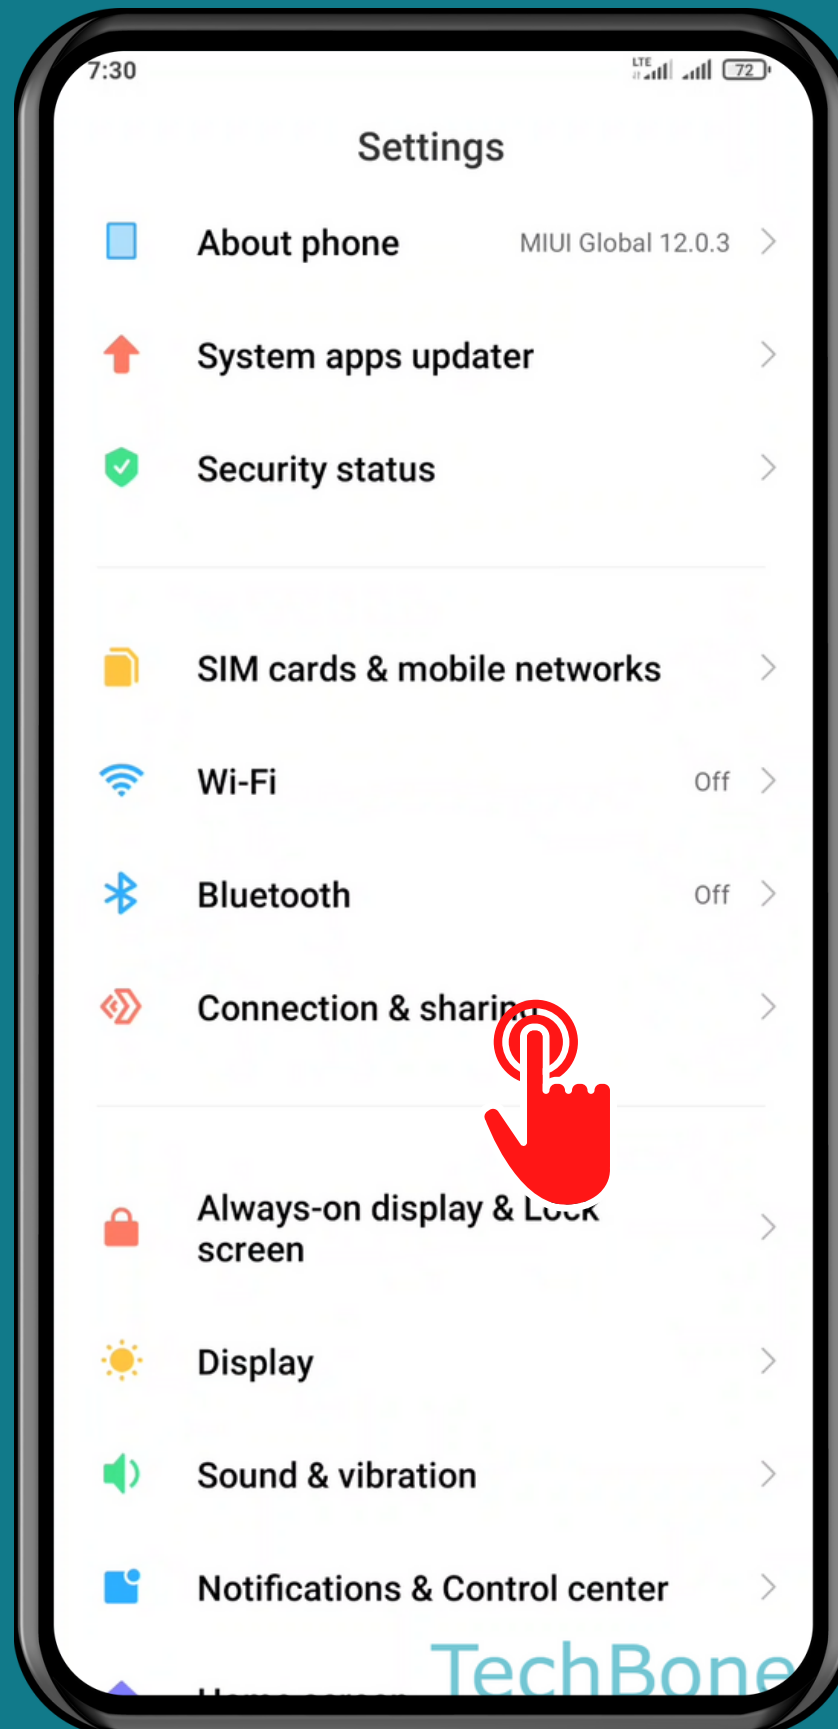

XIAOMI

Android 11 - MIUI 12

HOW TO ADD A PRINT SERVICE

Tap on **Settings**

Tap on Connection & sharing

TechBone

Tap on **Printing**

Tap on
Add service

Choose an App/Print service

Tap on **Install**

Done!