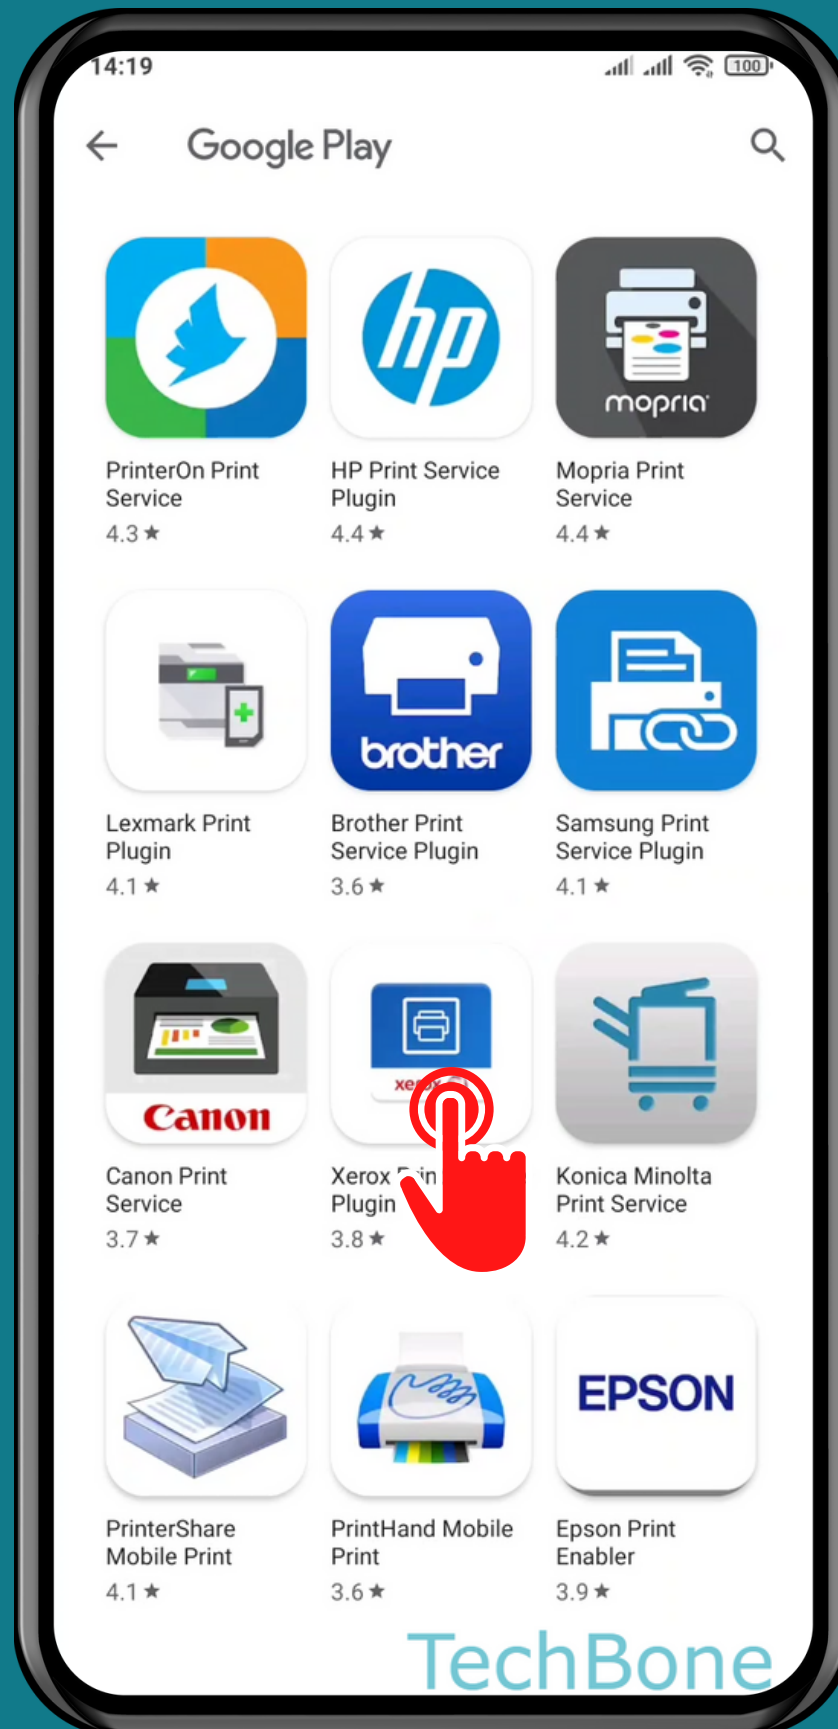

XIAOMI

Android 11 - MIUI 12

HOW TO ADD A PRINT SERVICE

Tap on **Settings**

Tap on Connection & sharing

TechBone

Tap on **Printing**

Tap on
Add service

Choose an App/Print service

Tap on **Install**

Done!