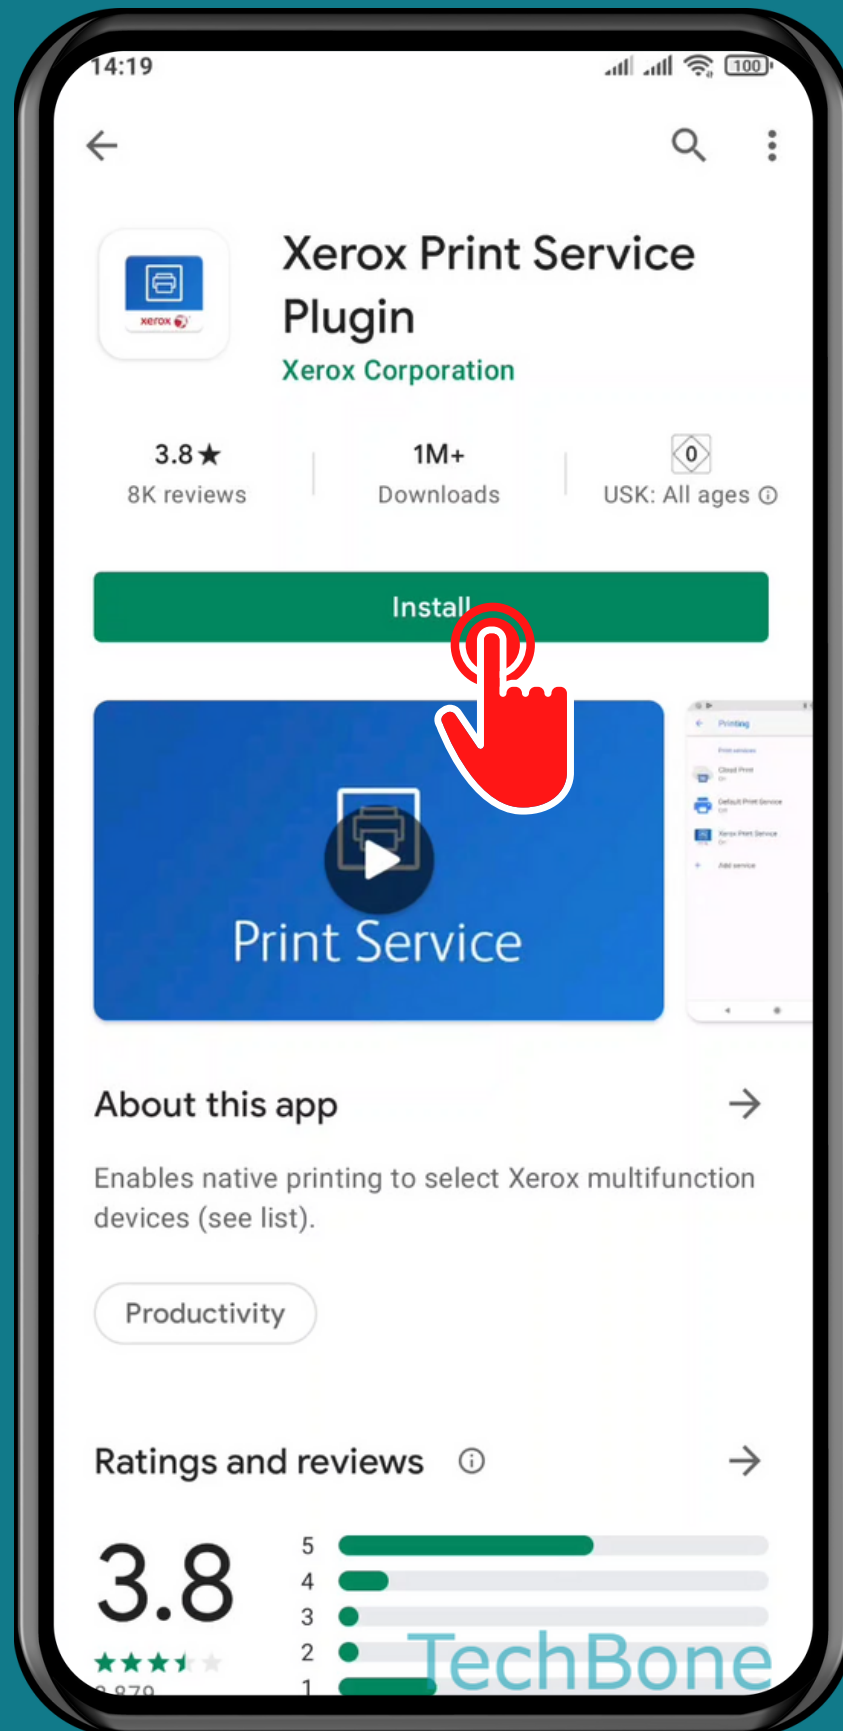

XIAOMI

Android 11 - MIUI 12

HOW TO ADD A PRINT SERVICE

Tap on **Settings**

Tap on Connection & sharing

TechBone

Tap on **Printing**

Tap on
Add service

Choose an App/Print service

Tap on **Install**

Done!