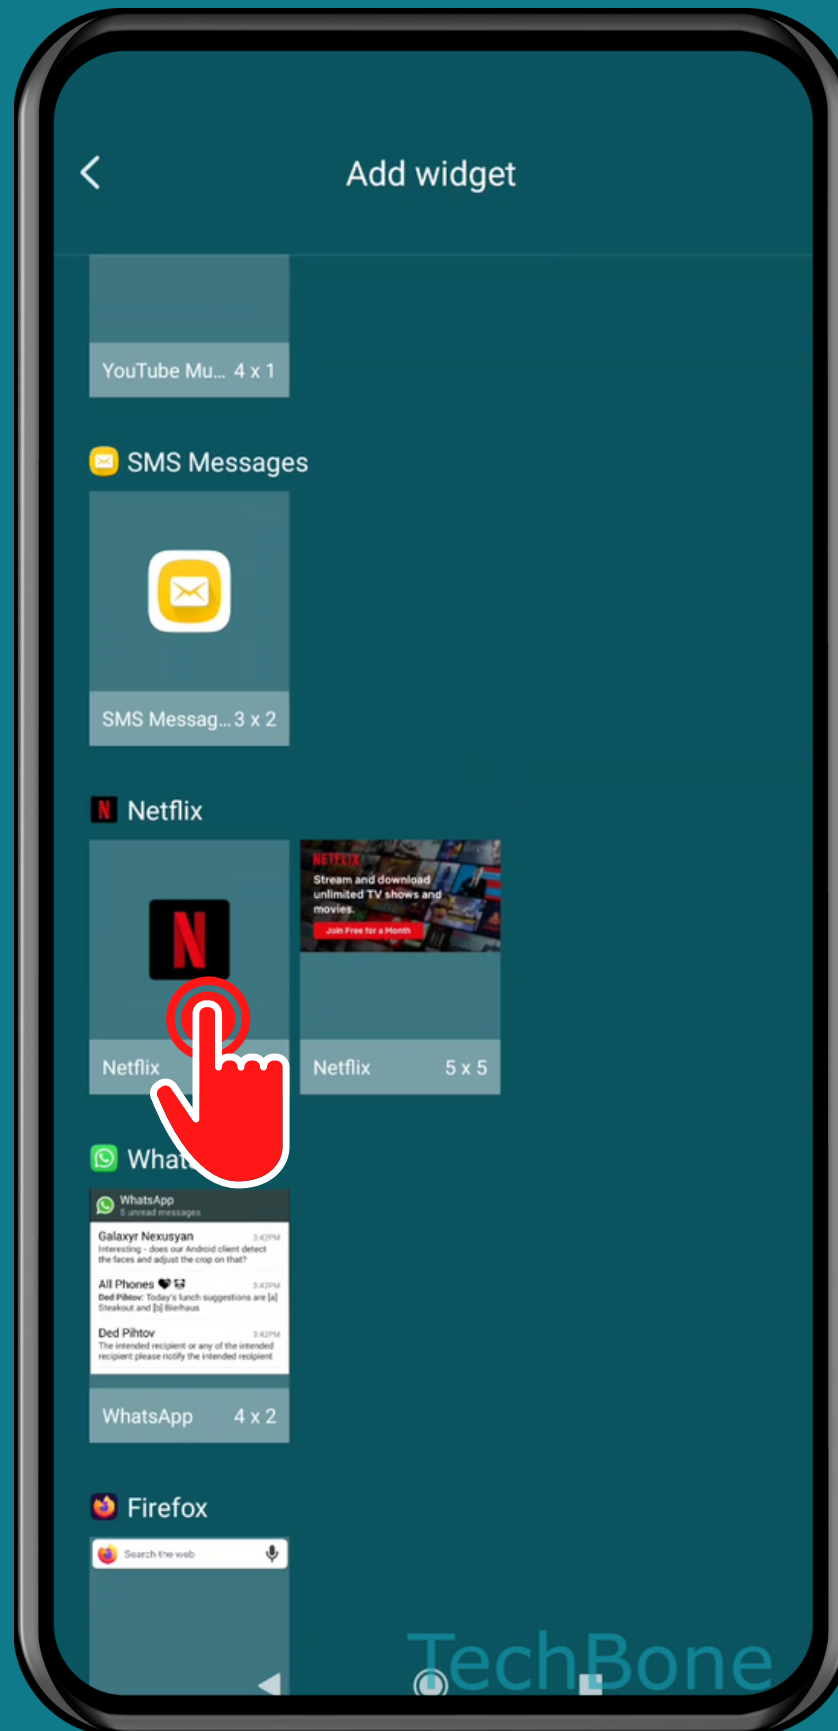

XIAOMI

Android 11 - MIUI 12

HOW TO ADD WIDGET TO HOME SCREEN

Tap and hold a **free**
area on home screen

Tap on **Widgets**

Choose a Widget

Tap on Done

Done!