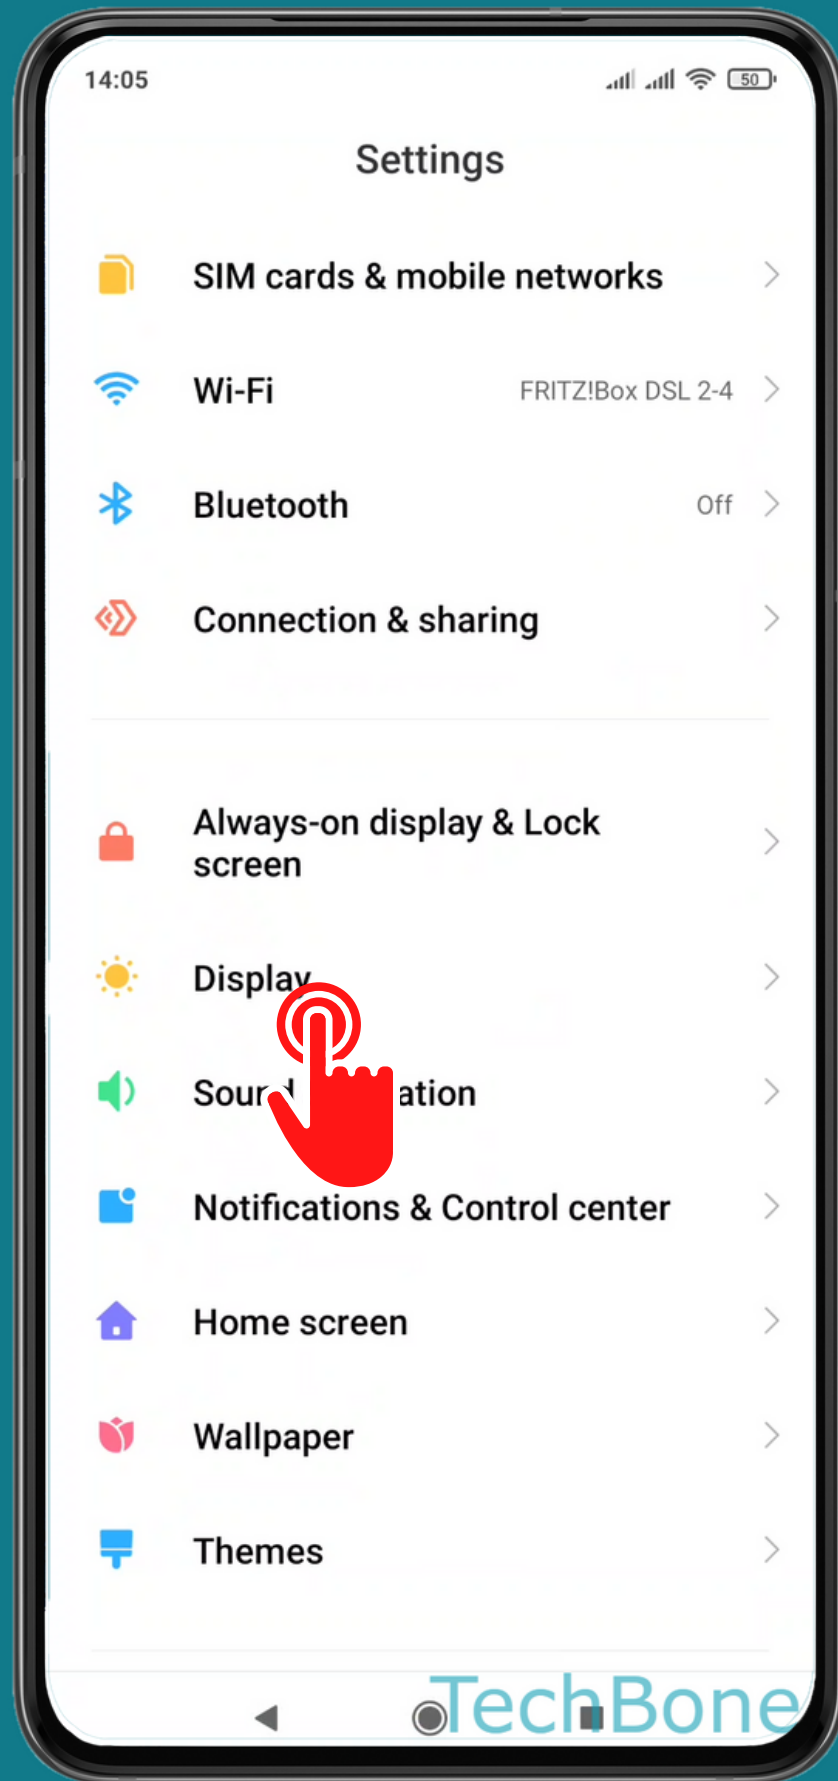

# HOW TO ADJUST SCREEN BRIGHTNESS

Tap on **Settings**

Tap on **Display**

Tap on  
Brightness level

Swipe **right** or **left** to  
adjust the brightness  
level

Done!