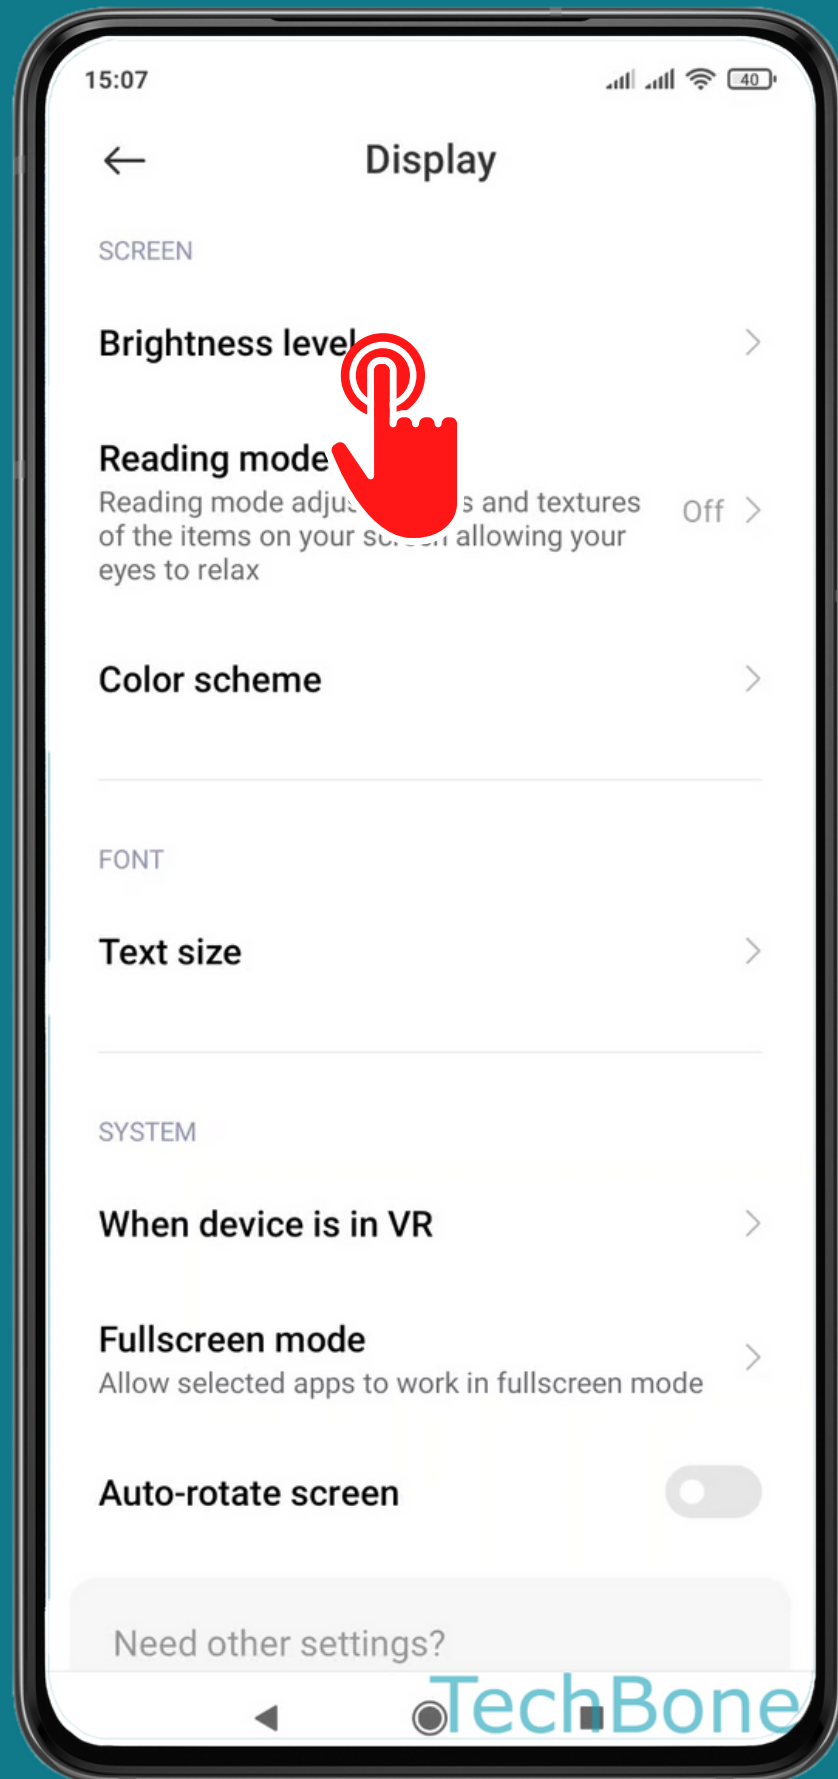

XIAOMI

Android 11 - MIUI 12

# HOW TO ADJUST SCREEN BRIGHTNESS

Tap on **Settings**

Tap on **Display**

Tap on  
Brightness level

Swipe **right** or **left** to  
adjust the brightness  
level

Done!