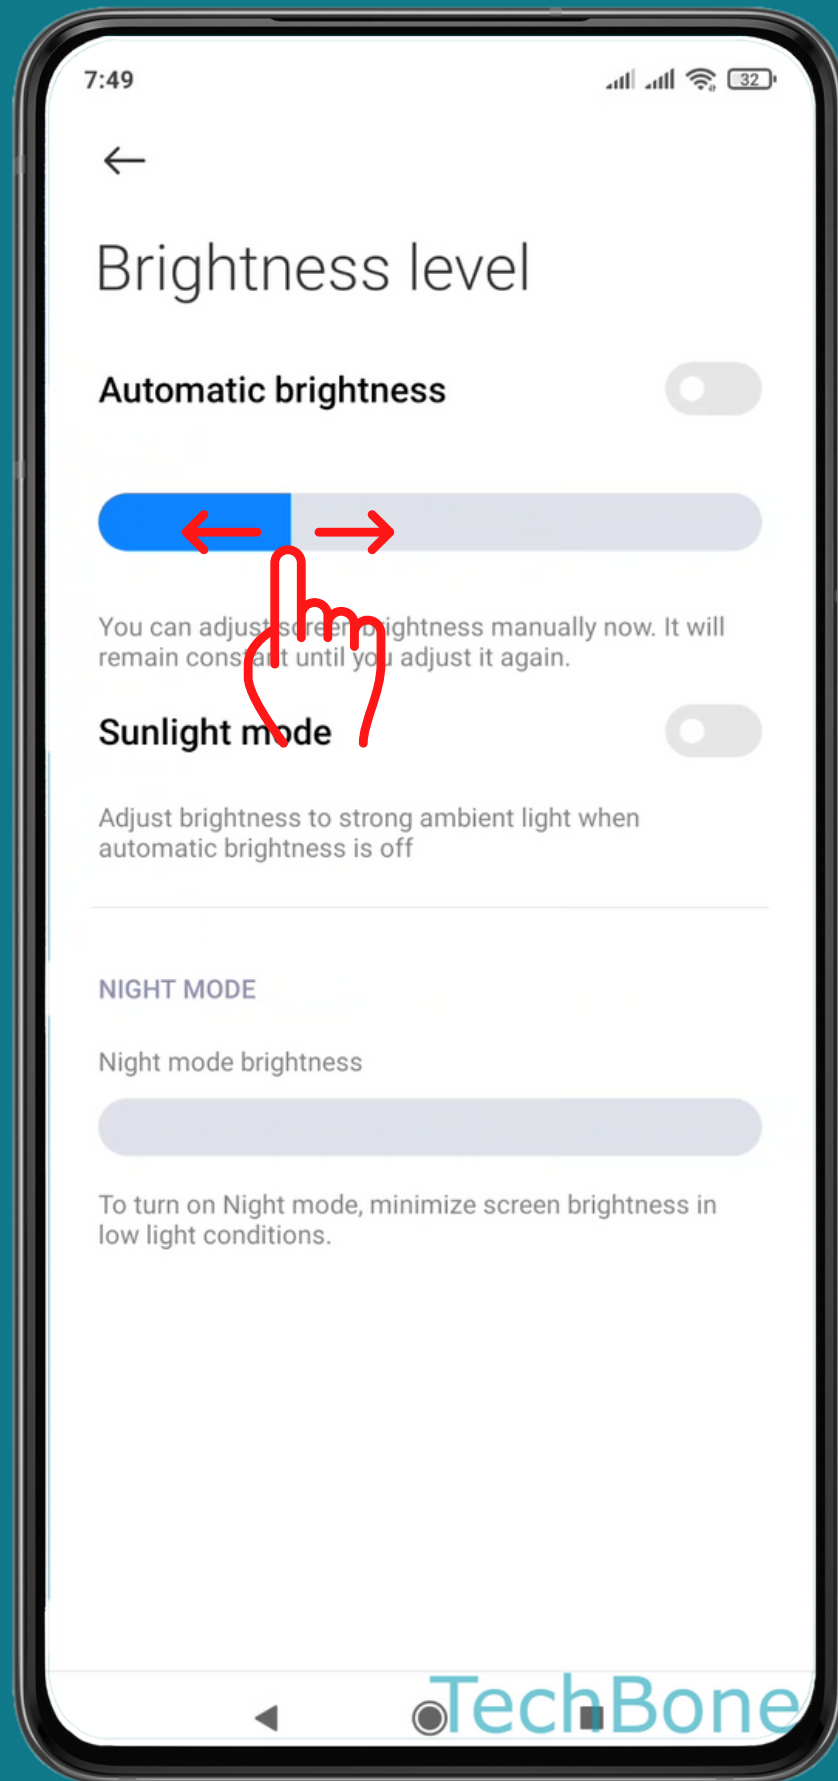

# HOW TO ADJUST SCREEN BRIGHTNESS

Tap on **Settings**

Tap on **Display**

Tap on  
Brightness level

Swipe **right** or **left** to  
adjust the brightness  
level

Done!