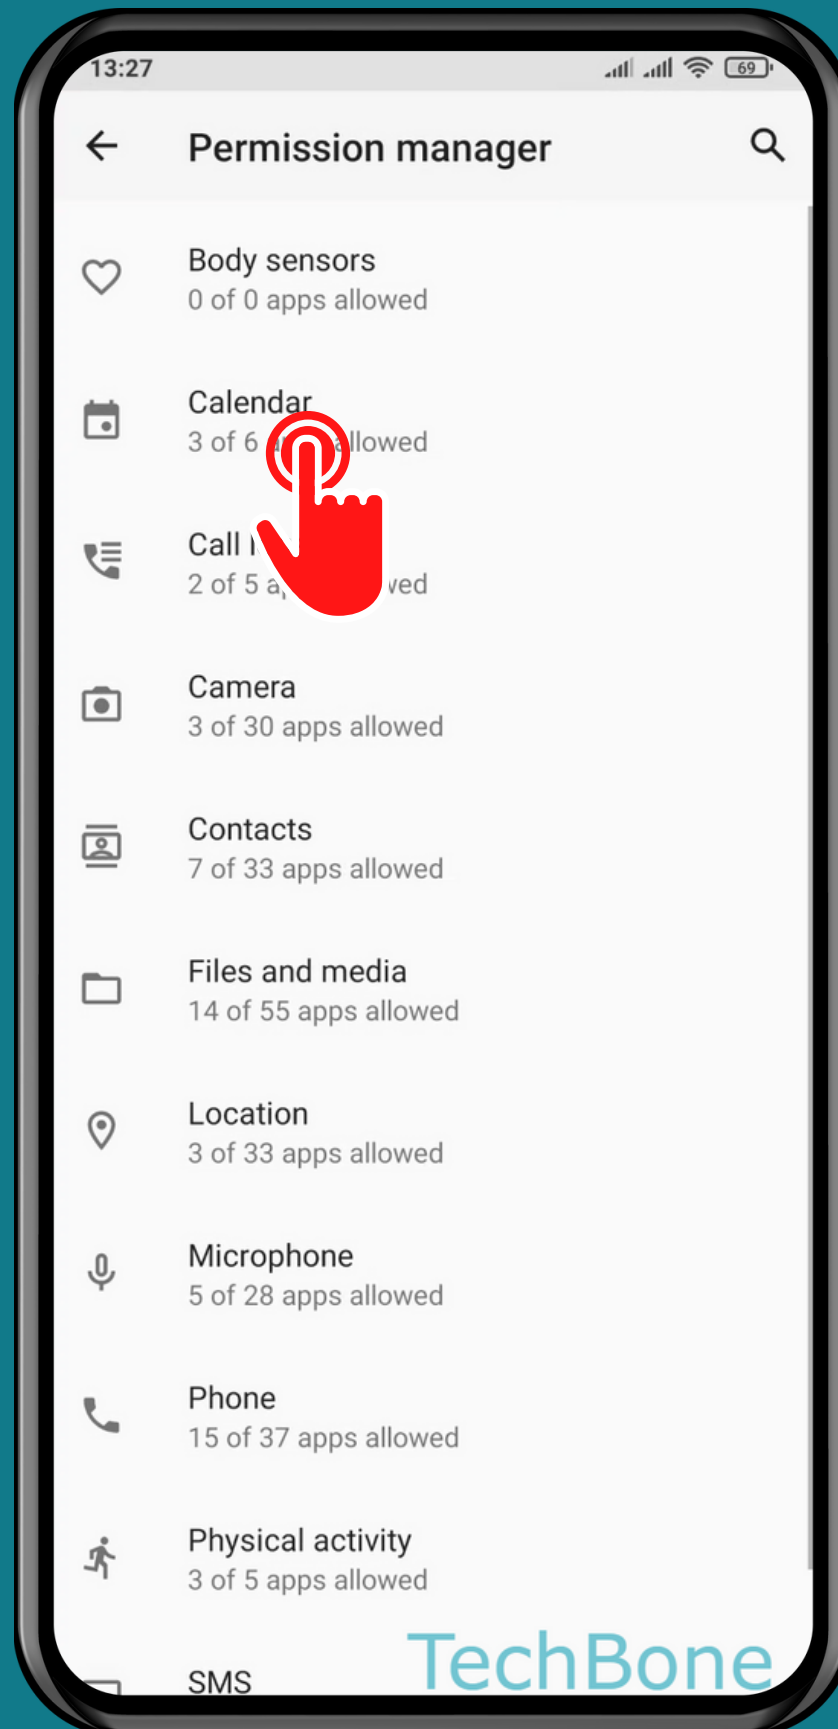

XIAOMI

Android 11 - MIUI 12

HOW TO ADMINISTRATE THE PERMISSION MANAGER

Tap on **Settings**

Tap on Privacy protection

Tap on
All permissions

Select a Permission/Function

Choose an App

Choose
Allow or Deny

TechBone

Done!