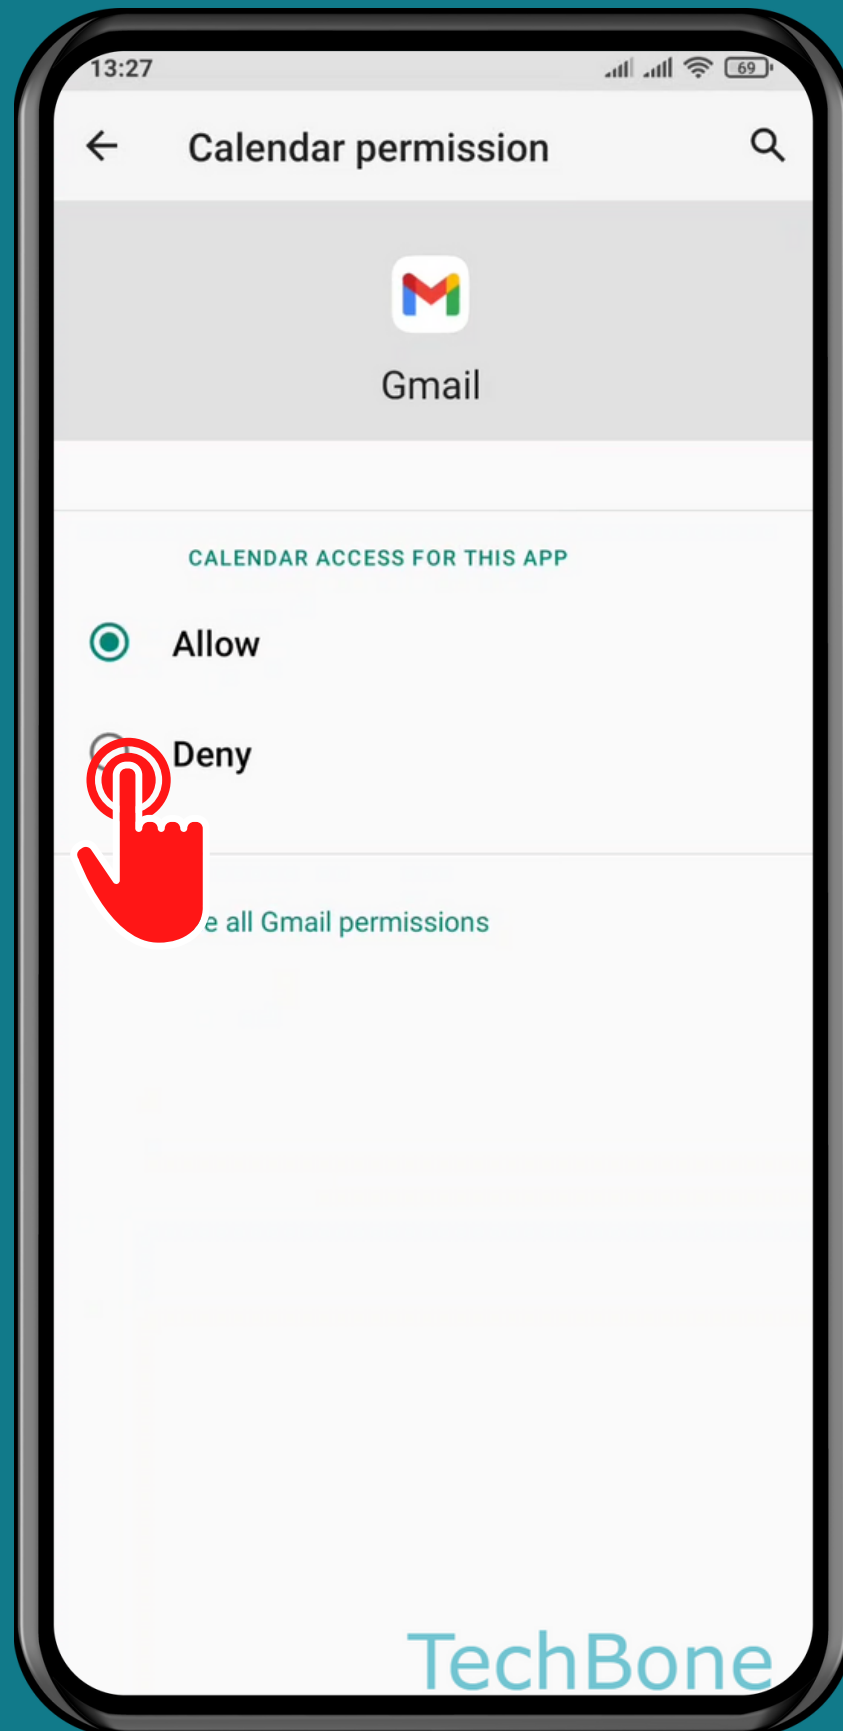

XIAOMI

Android 11 - MIUI 12

HOW TO ADMINISTRATE THE PERMISSION MANAGER

Tap on **Settings**

Tap on Privacy protection

Tap on
All permissions

Select a Permission/Function

Choose an App