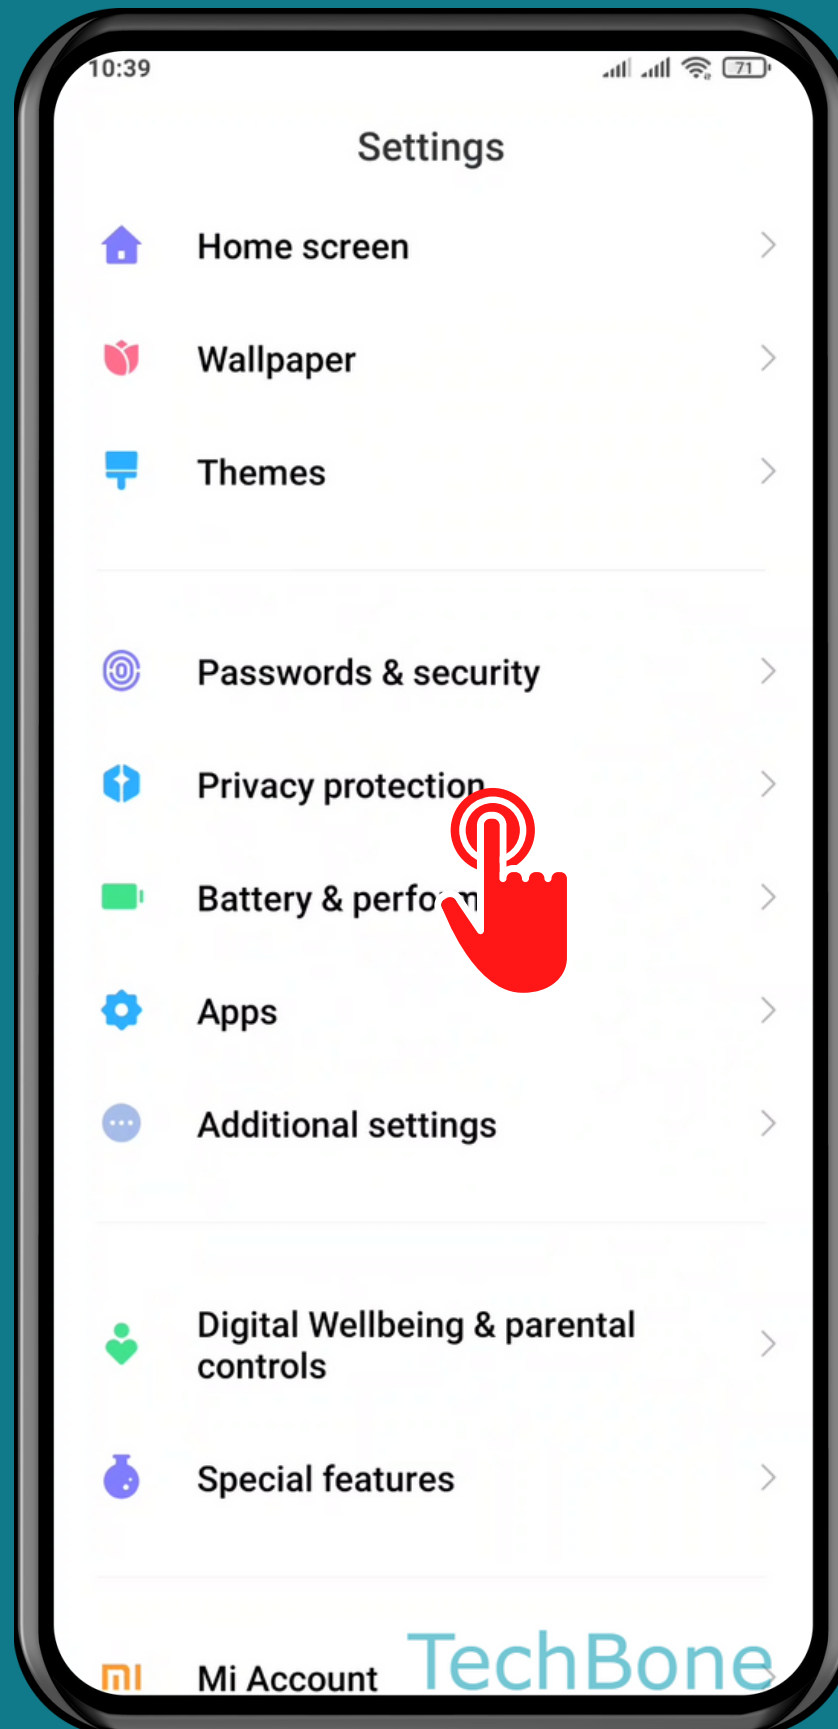

XIAOMI

Android 11 - MIUI 12

HOW TO ADMINISTRATE THE PERMISSION MANAGER

Tap on **Settings**

Tap on Privacy protection

Tap on
All permissions

Select a Permission/Function

Choose an App

Choose
Allow or Deny

TechBone

Done!