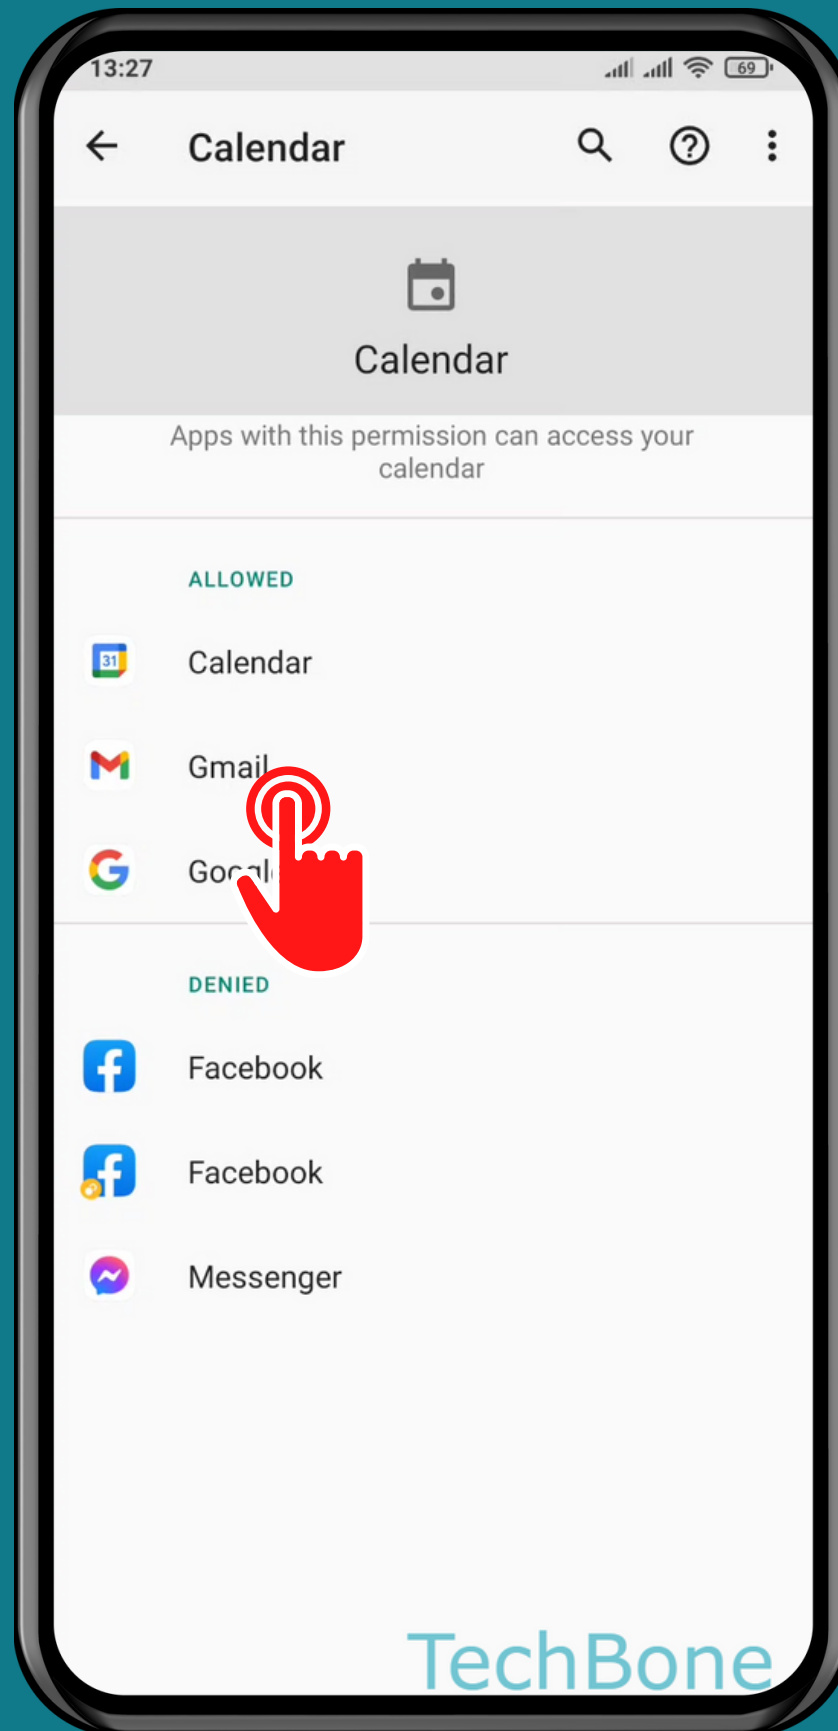

XIAOMI

Android 11 - MIUI 12

HOW TO ADMINISTRATE THE PERMISSION MANAGER

Tap on **Settings**

Tap on Privacy protection

Tap on
All permissions

Select a Permission/Function

Choose an App