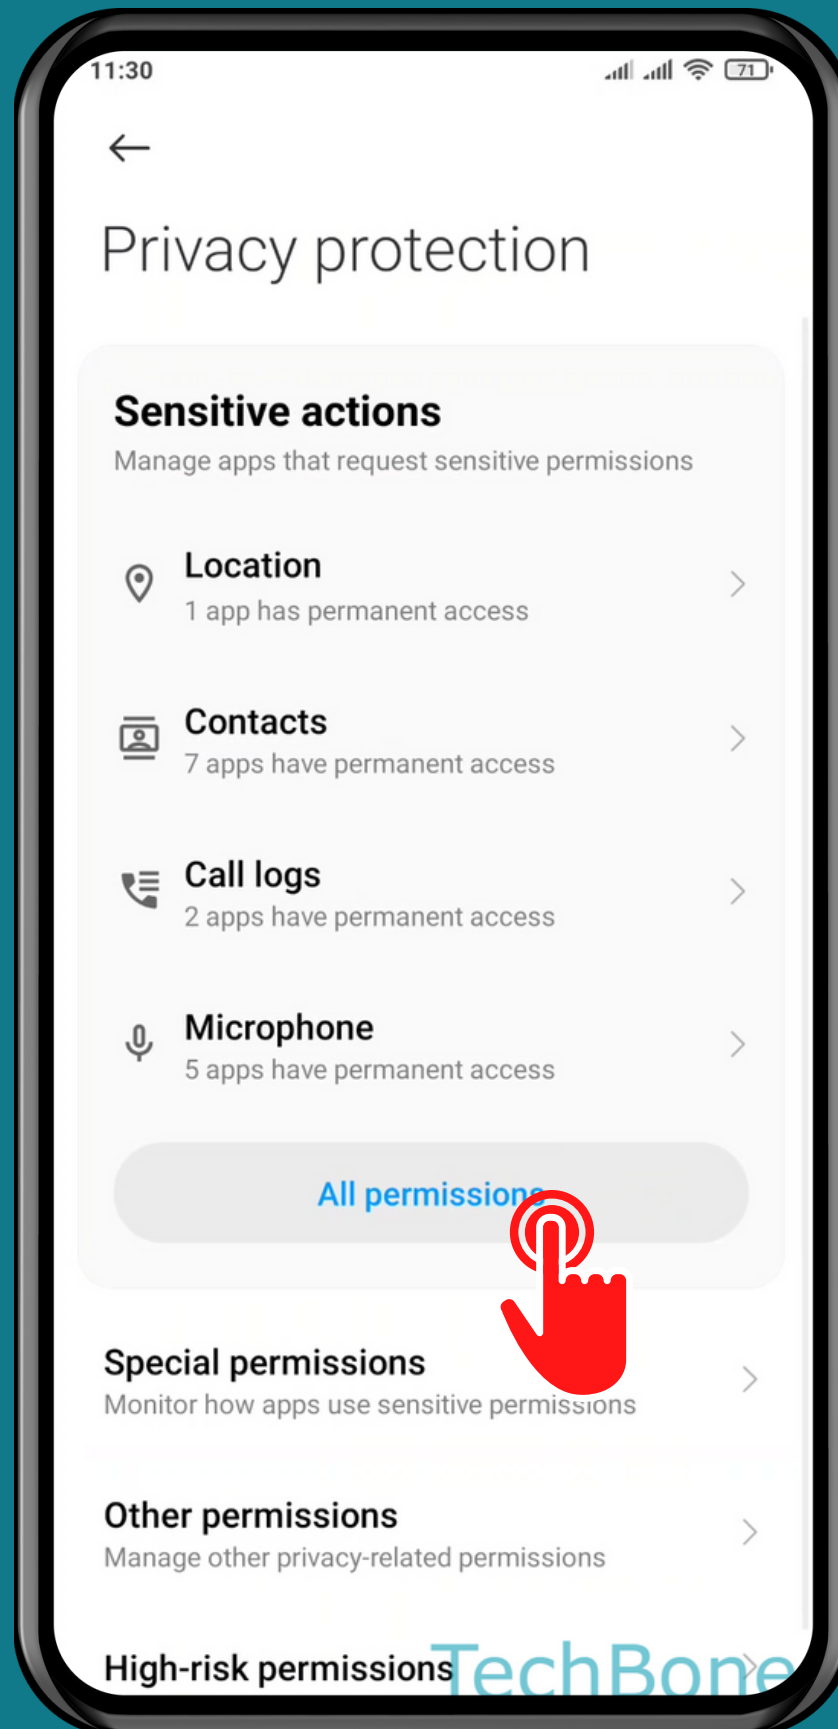

XIAOMI

Android 11 - MIUI 12

HOW TO ADMINISTRATE THE PERMISSION MANAGER

Tap on **Settings**

Tap on Privacy protection

Tap on
All permissions

Select a Permission/Function

Choose an App

Choose
Allow or Deny

TechBone

Done!