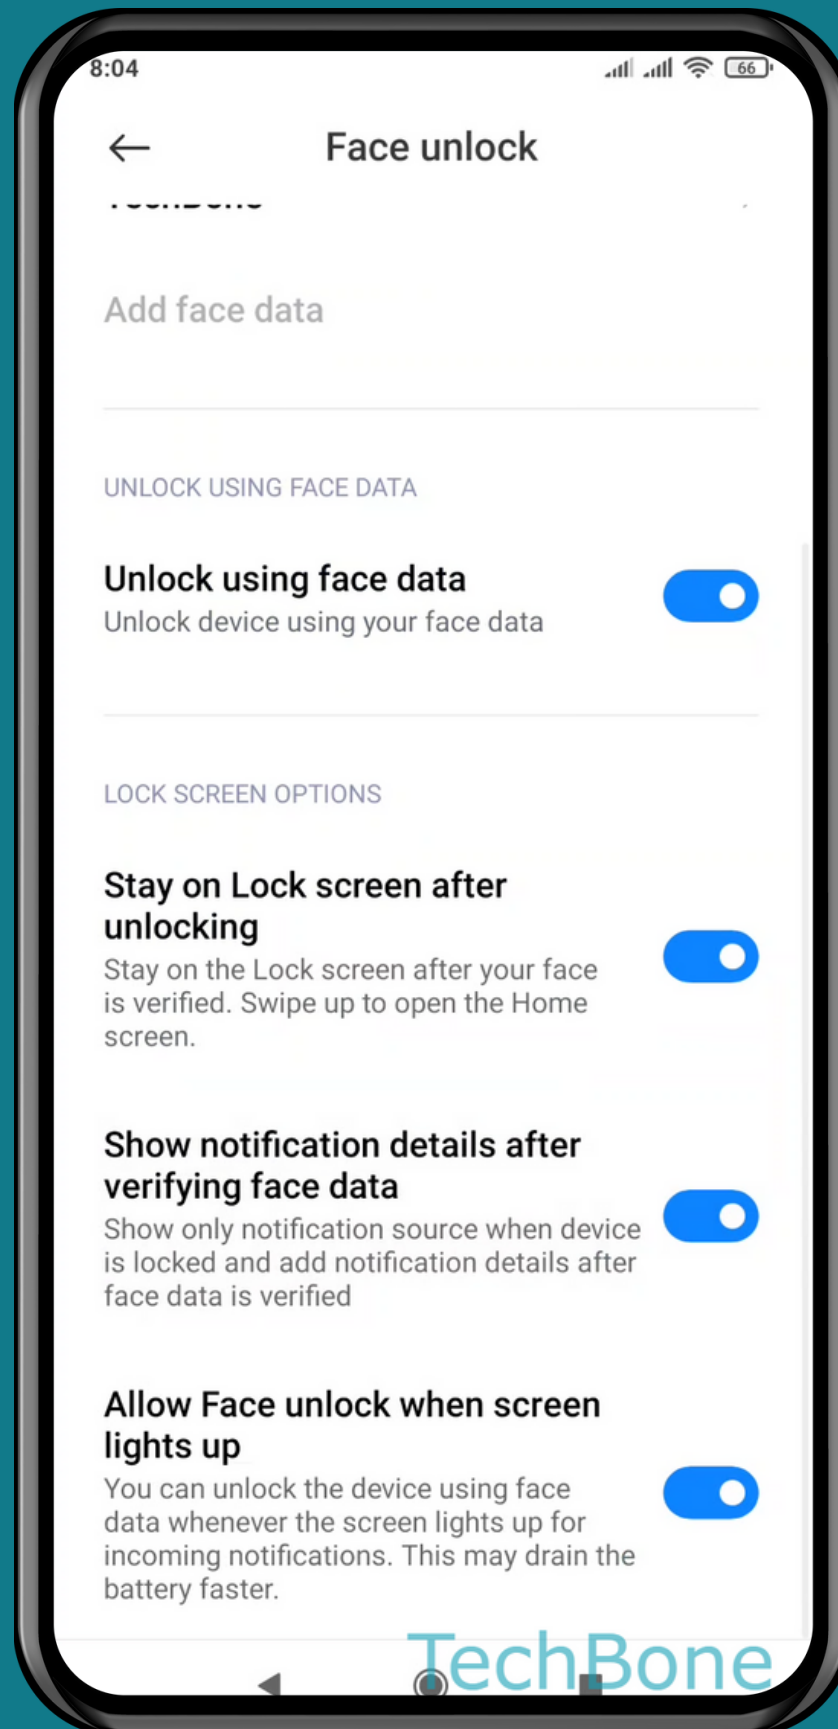

XIAOMI

Android 11 - MIUI 12

HOW TO ALLOW/DENY FACE UNLOCK WHEN SCREEN LIGHTS UP

Tap on **Settings**

Tap on Passwords & security

Tap on
Face unlock

Enter the current
Pattern, PIN or
Password

Turn On/Off
Allow Face unlock
when screen lights up