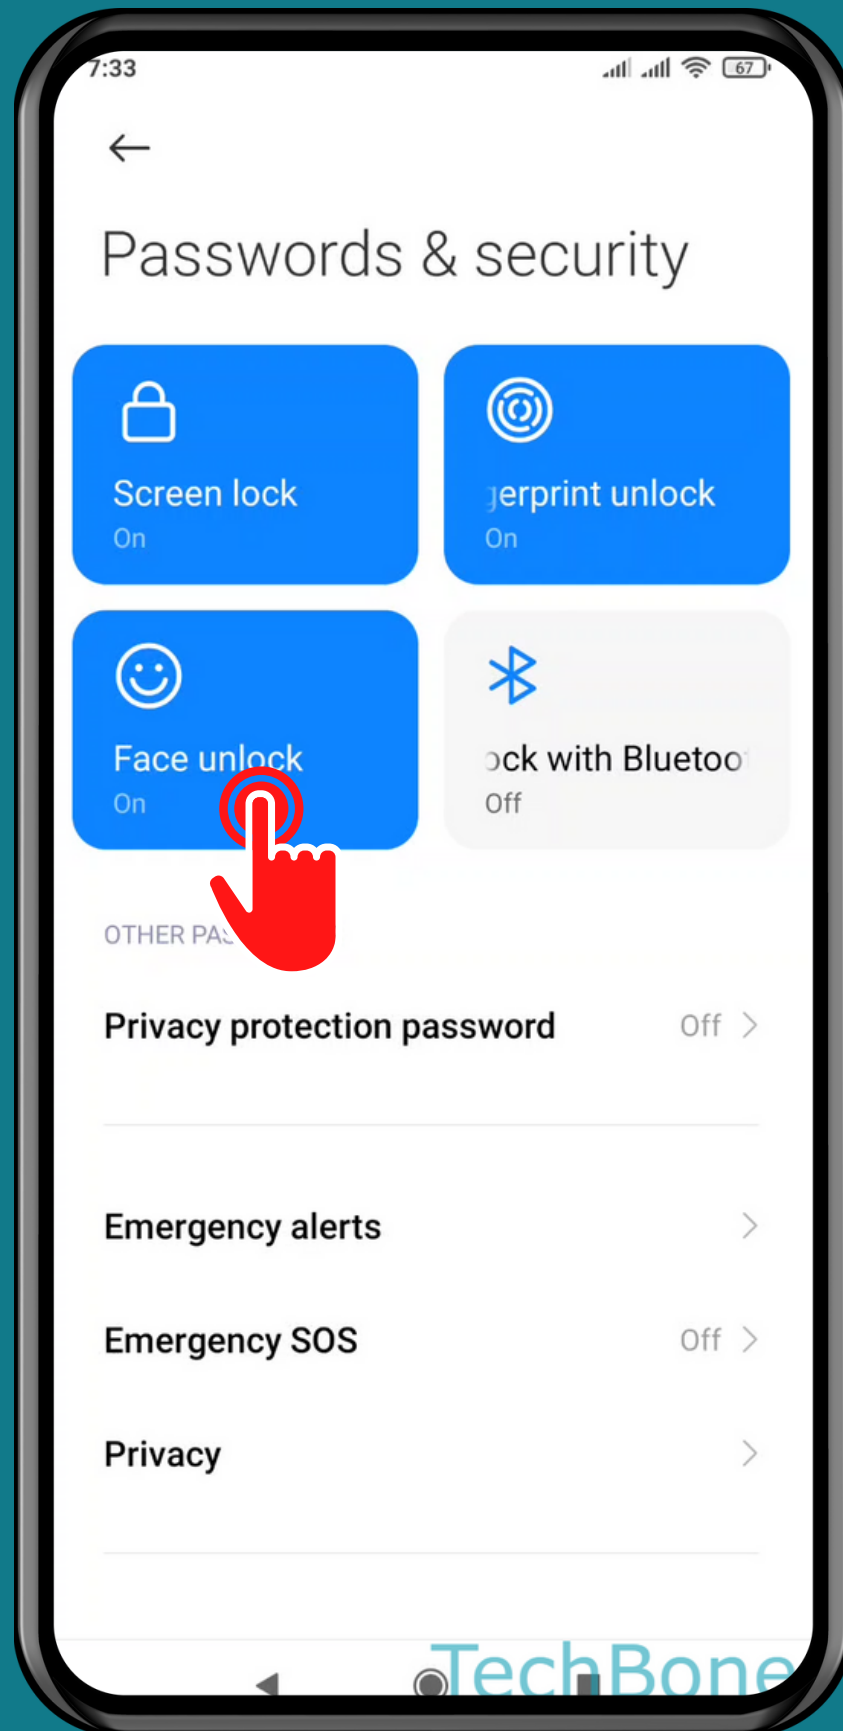

XIAOMI

Android 11 - MIUI 12

HOW TO ALLOW/DENY FACE UNLOCK WHEN SCREEN LIGHTS UP

Tap on **Settings**

Tap on Passwords & security

Tap on
Face unlock

Enter the current
Pattern, PIN or
Password

Turn On/Off
Allow Face unlock
when screen lights up