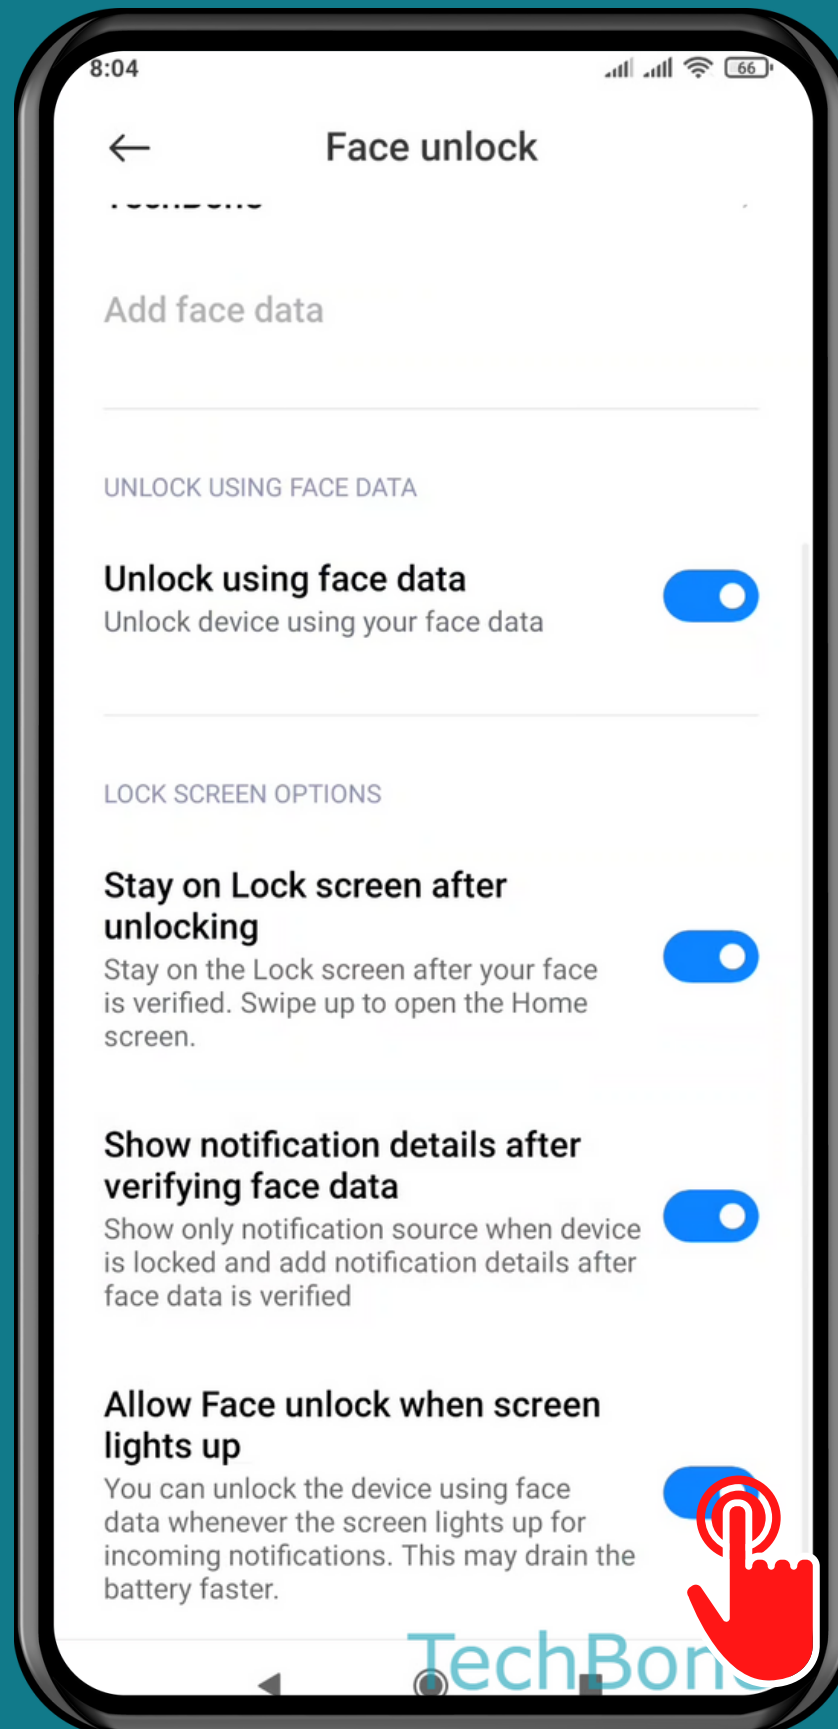

XIAOMI

Android 11 - MIUI 12

HOW TO ALLOW/DENY FACE UNLOCK WHEN SCREEN LIGHTS UP

Tap on **Settings**

Tap on Passwords & security

Tap on
Face unlock

Enter the current
Pattern, PIN or
Password

Turn On/Off
Allow Face unlock
when screen lights up