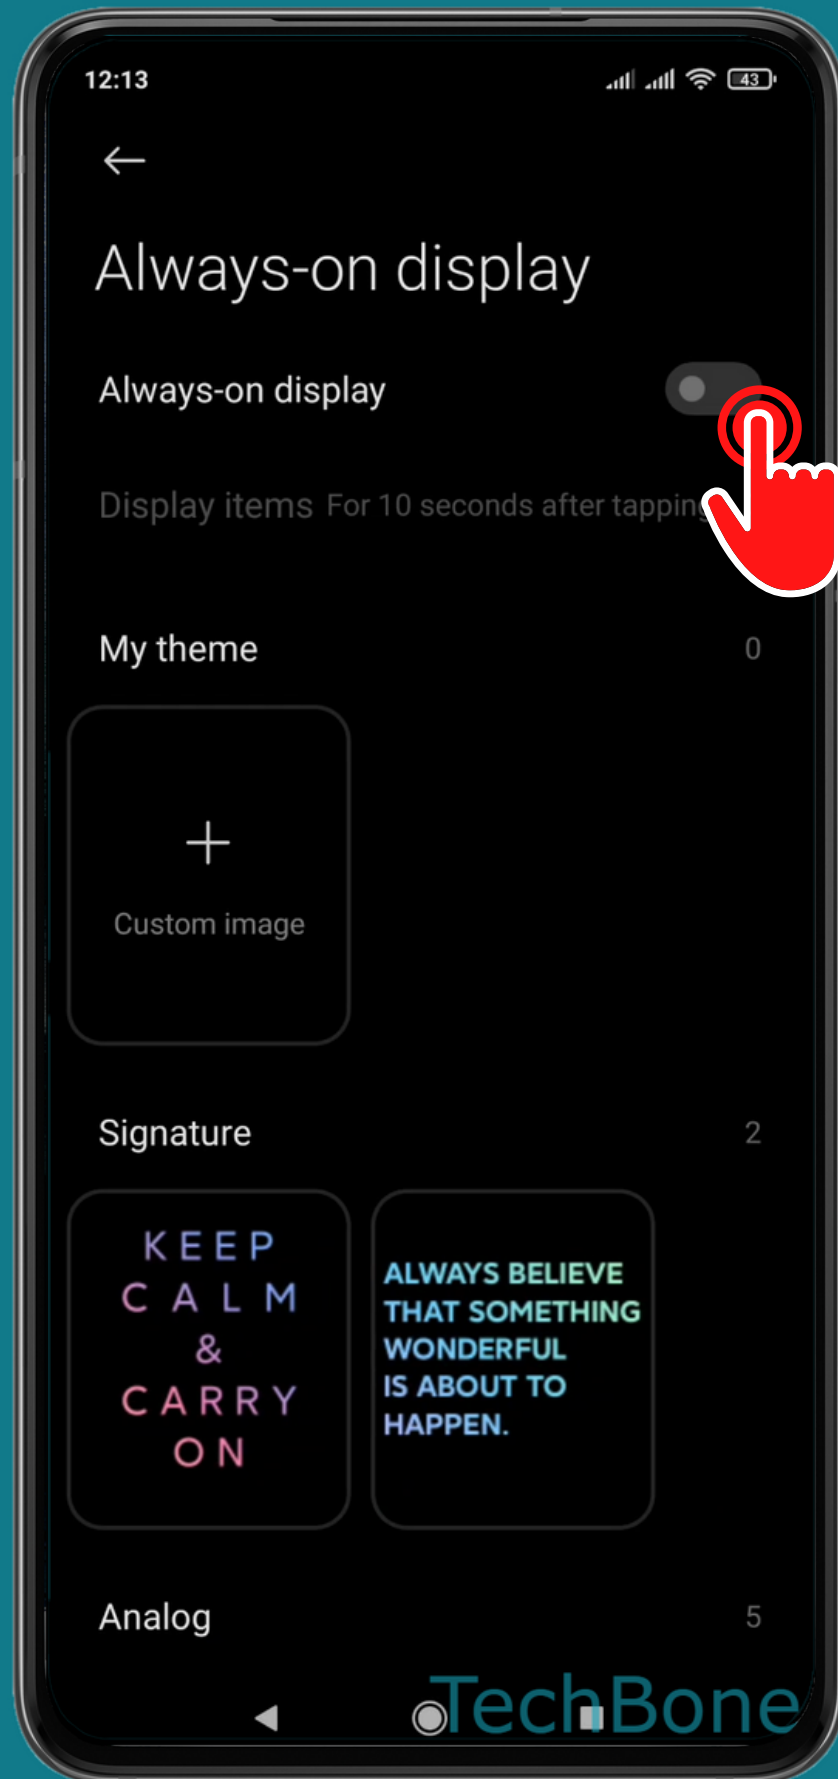

XIAOMI

Android 11 - MIUI 12

HOW TO TURN ON/OFF ALWAYS ON DISPLAY

Tap on **Settings**

Tap on Always-on display & Lock screen

Tap on Always-on display

Turn On/Off Always-on display

Done!