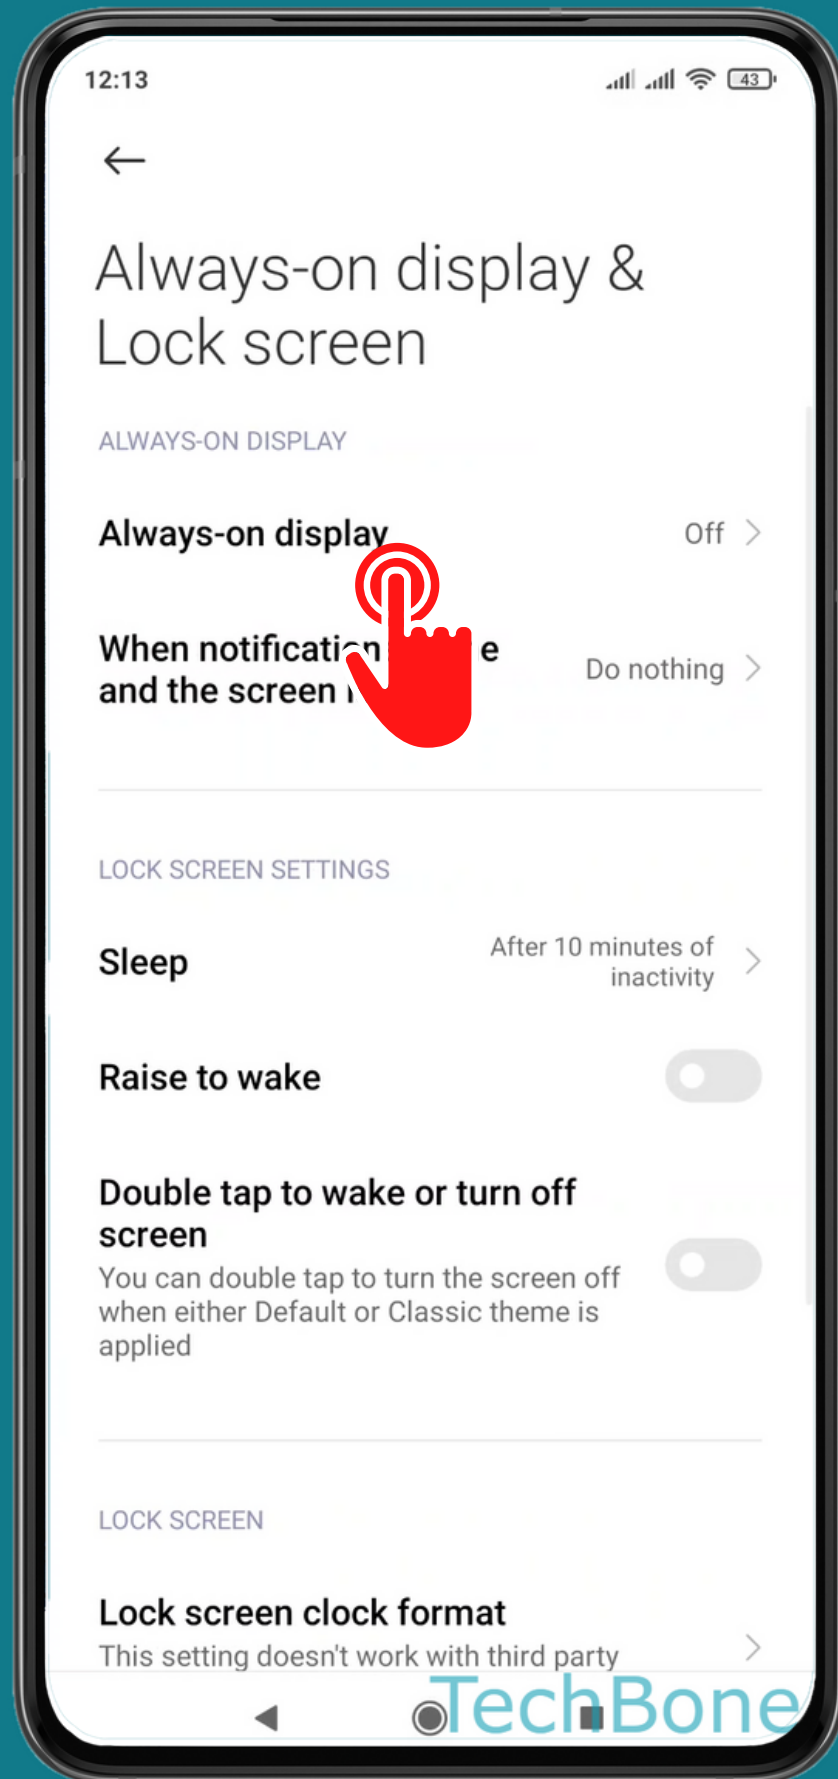

XIAOMI

Android 11 - MIUI 12

HOW TO TURN ON/OFF ALWAYS ON DISPLAY

Tap on **Settings**

Tap on Always-on display & Lock screen

Tap on Always-on display

Turn On/Off Always-on display

Done!