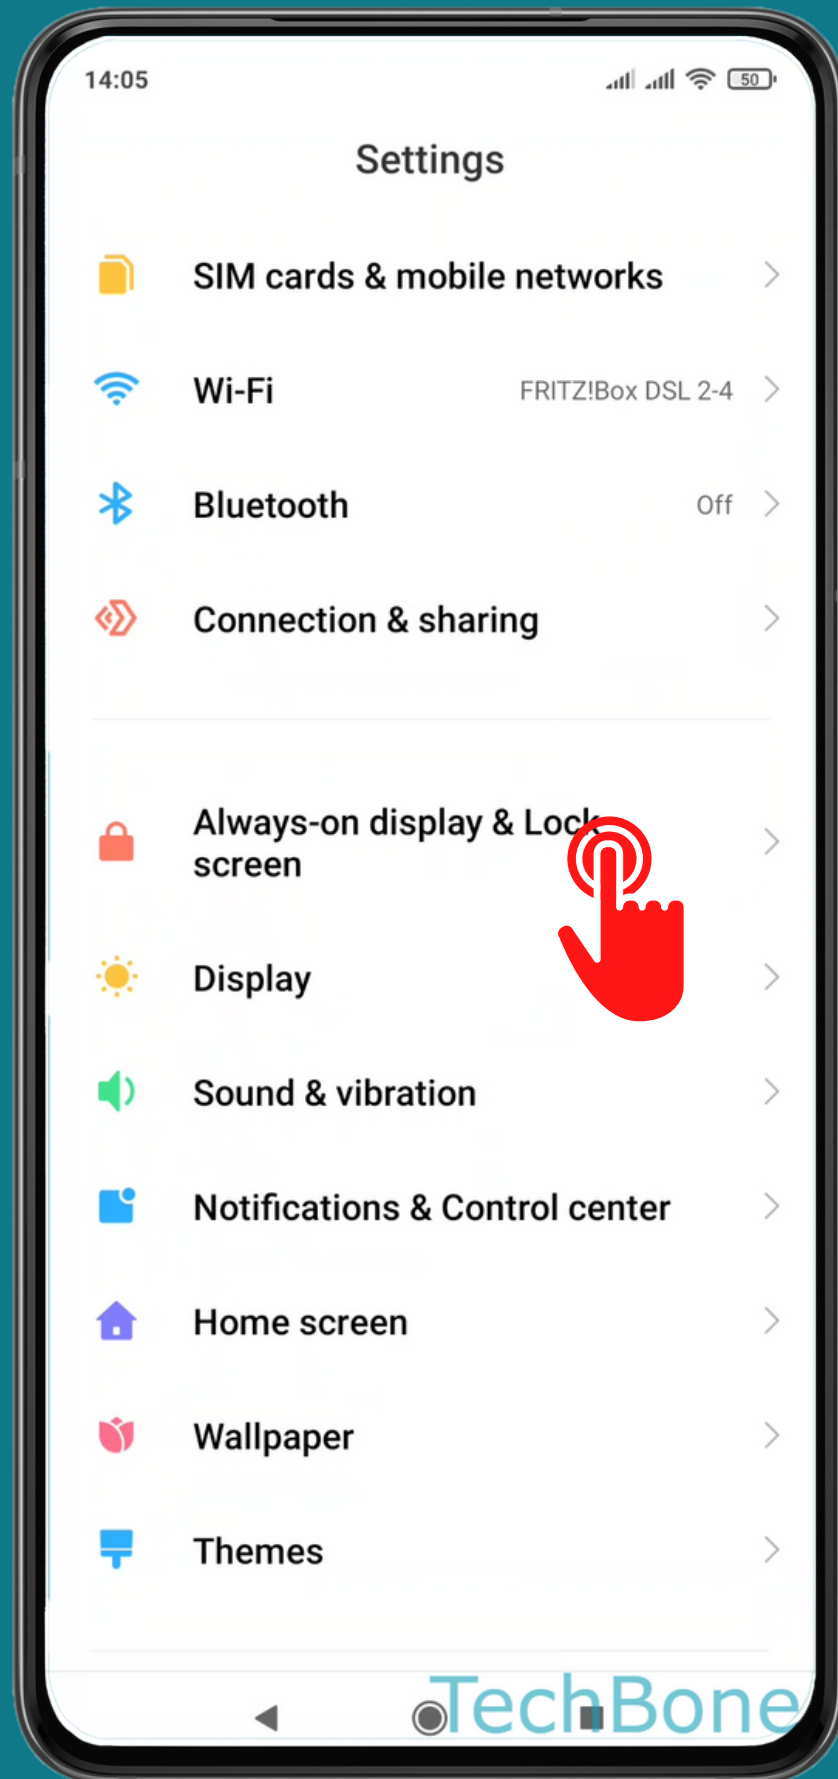

XIAOMI

Android 11 - MIUI 12

HOW TO TURN ON/OFF ALWAYS ON DISPLAY

Tap on **Settings**

Tap on Always-on display & Lock screen

Tap on Always-on display

Turn On/Off Always-on display

Done!