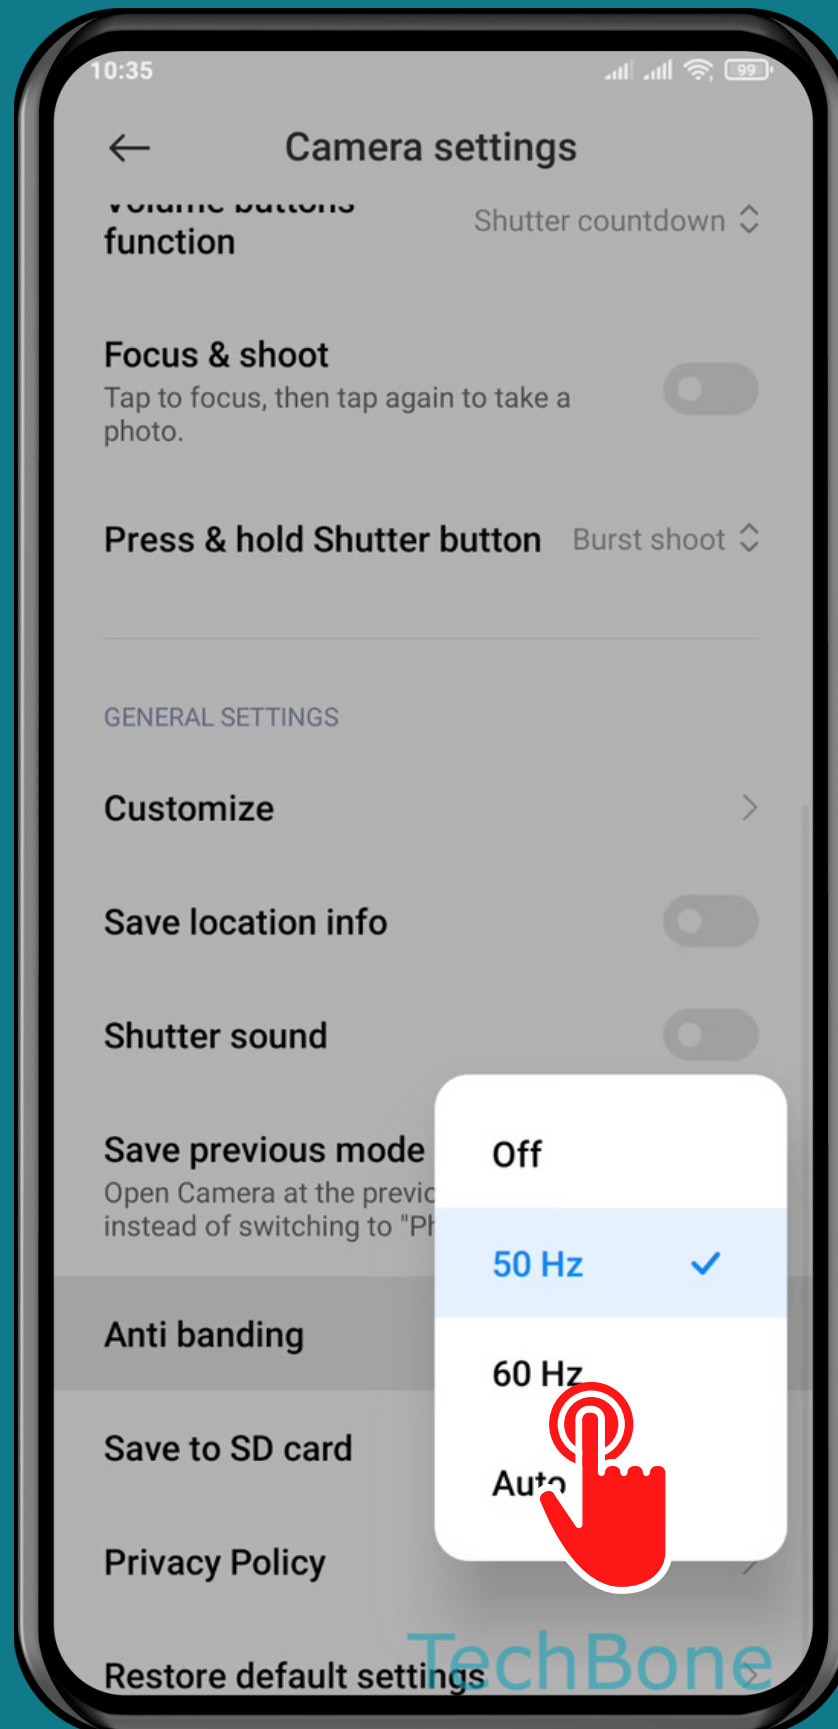

# HOW TO TURN ON/OFF ANTI BANDING

Tap on  
Camera

# Open the Menu

Tap on  
Settings

# Tap on Anti banding