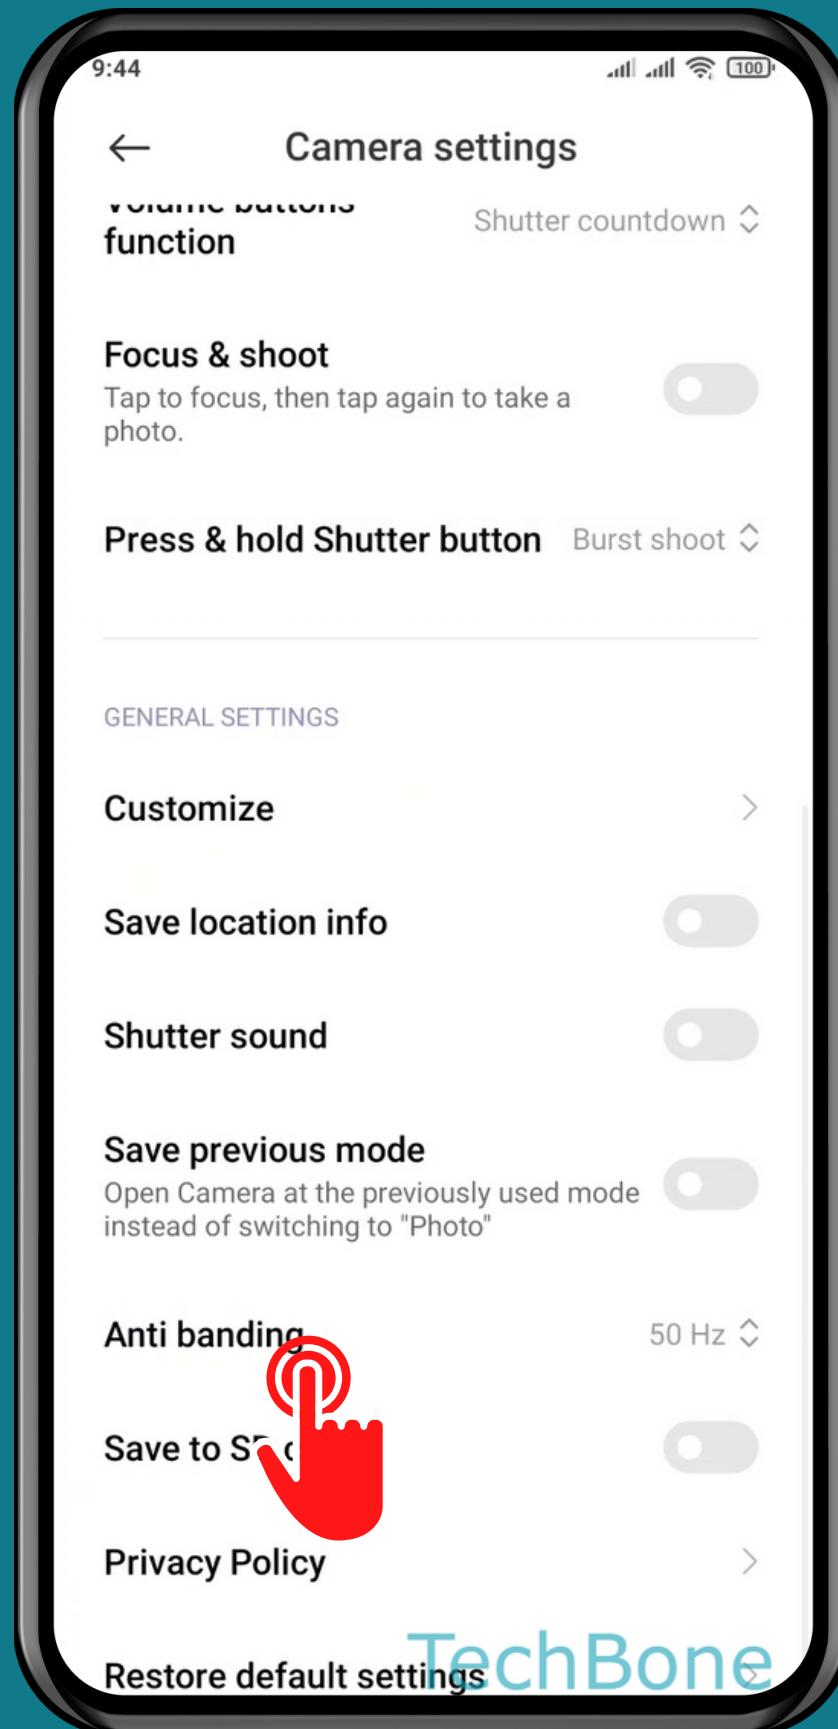

# HOW TO TURN ON/OFF ANTI BANDING

Tap on  
Camera

# Open the Menu

Tap on  
Settings

# Tap on Anti banding