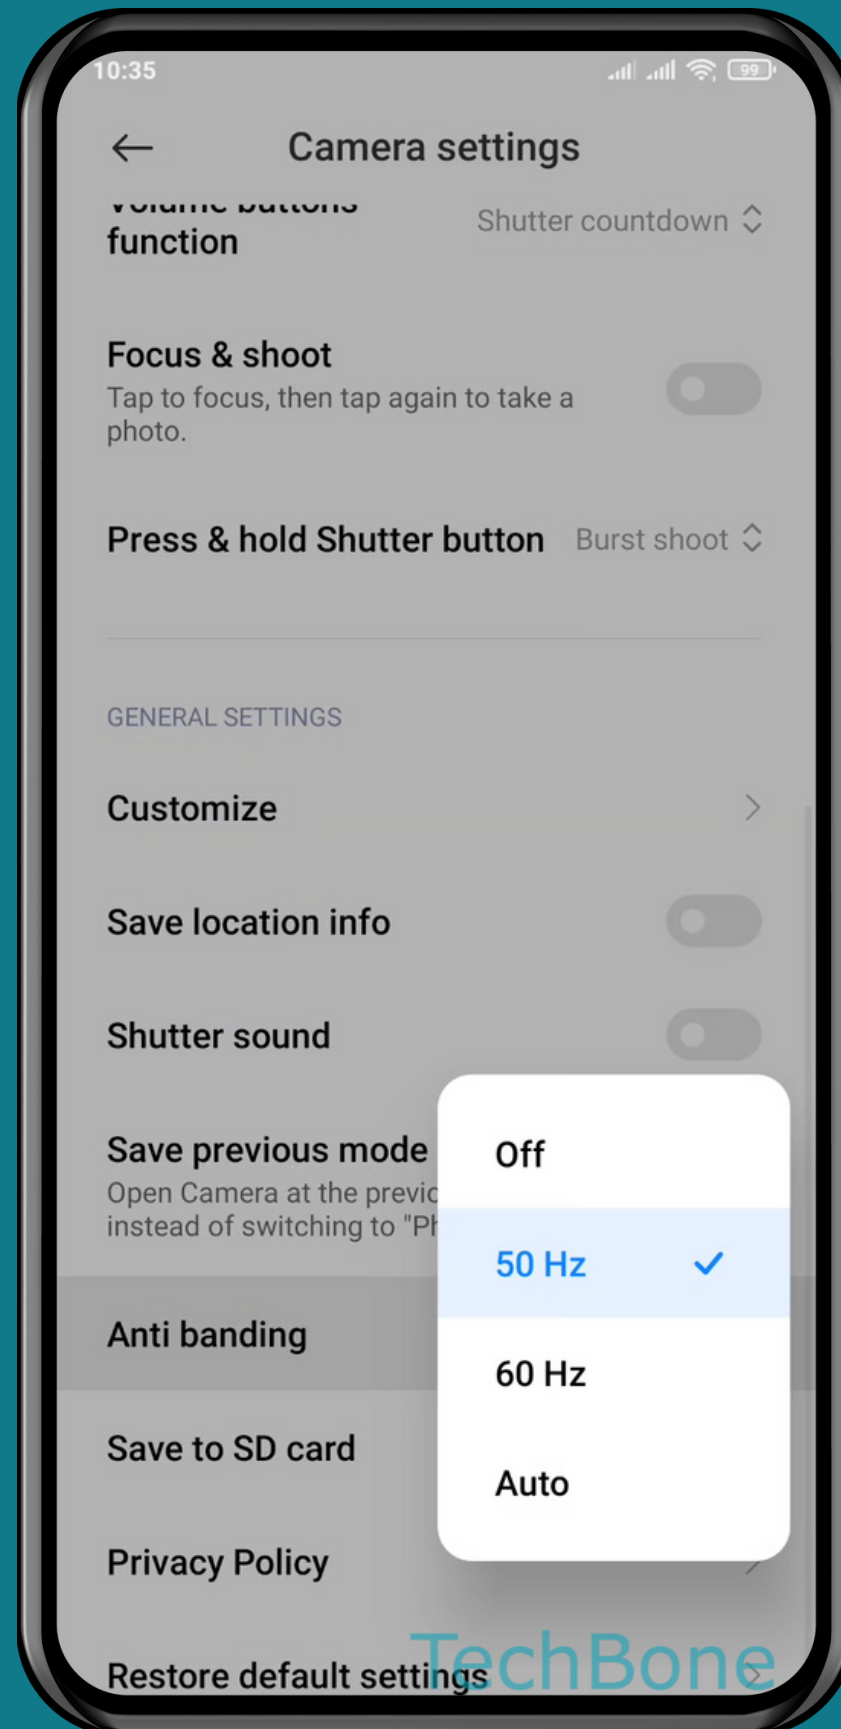

# HOW TO TURN ON/OFF ANTI BANDING

Tap on  
Camera

# Open the Menu

Tap on  
Settings

# Tap on Anti banding