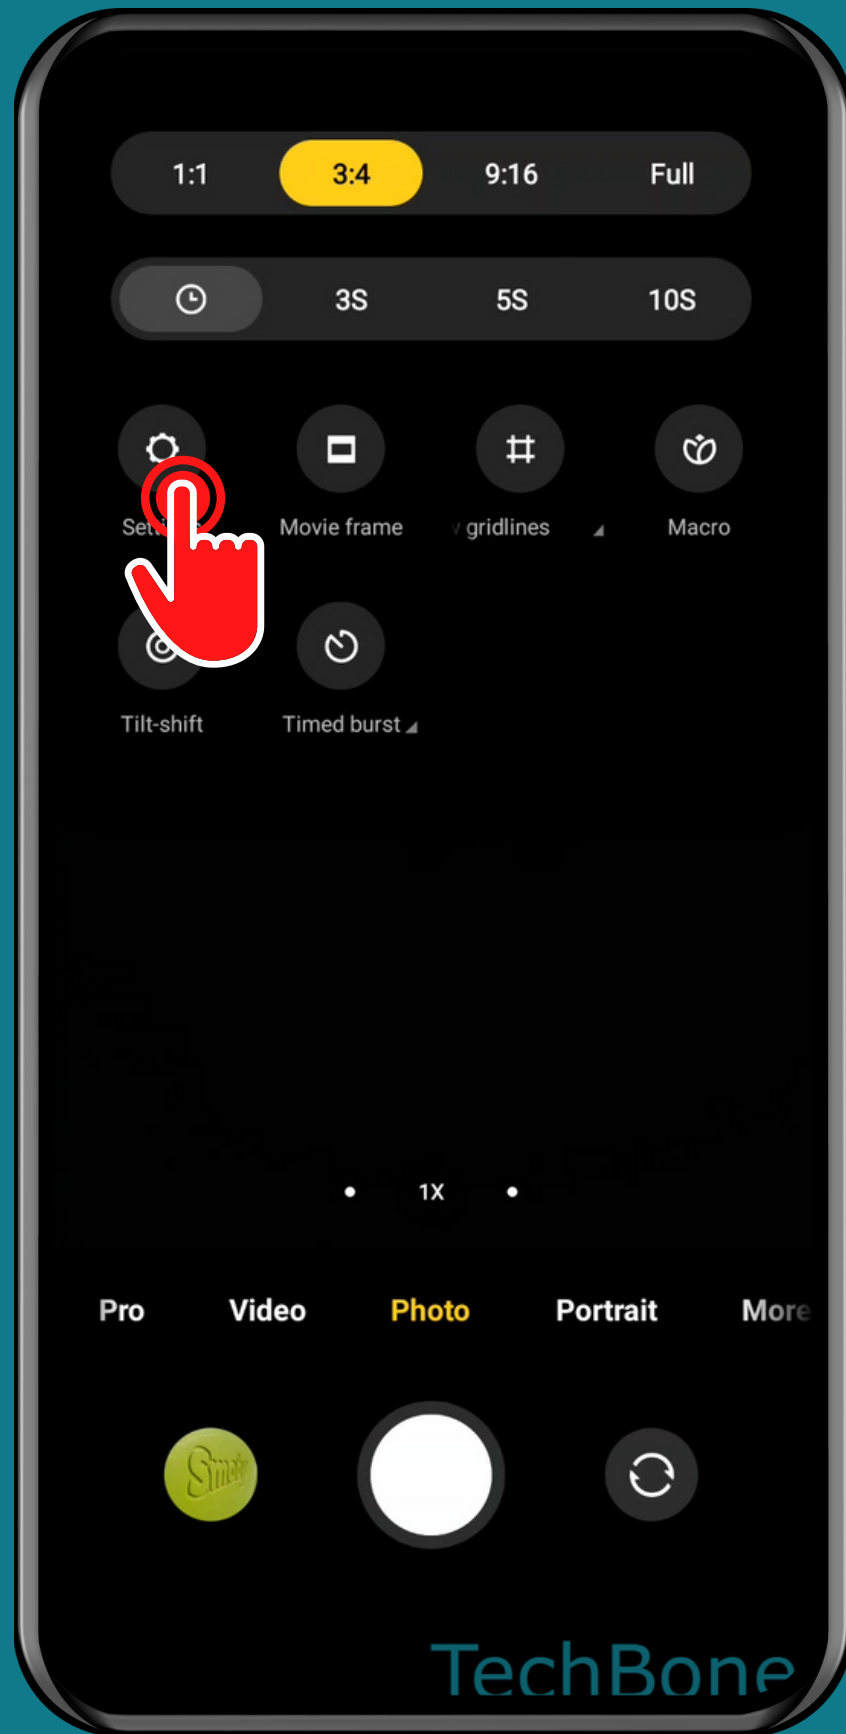

# HOW TO TURN ON/OFF ANTI BANDING

Tap on  
Camera

# Open the Menu

Tap on  
Settings

# Tap on Anti banding