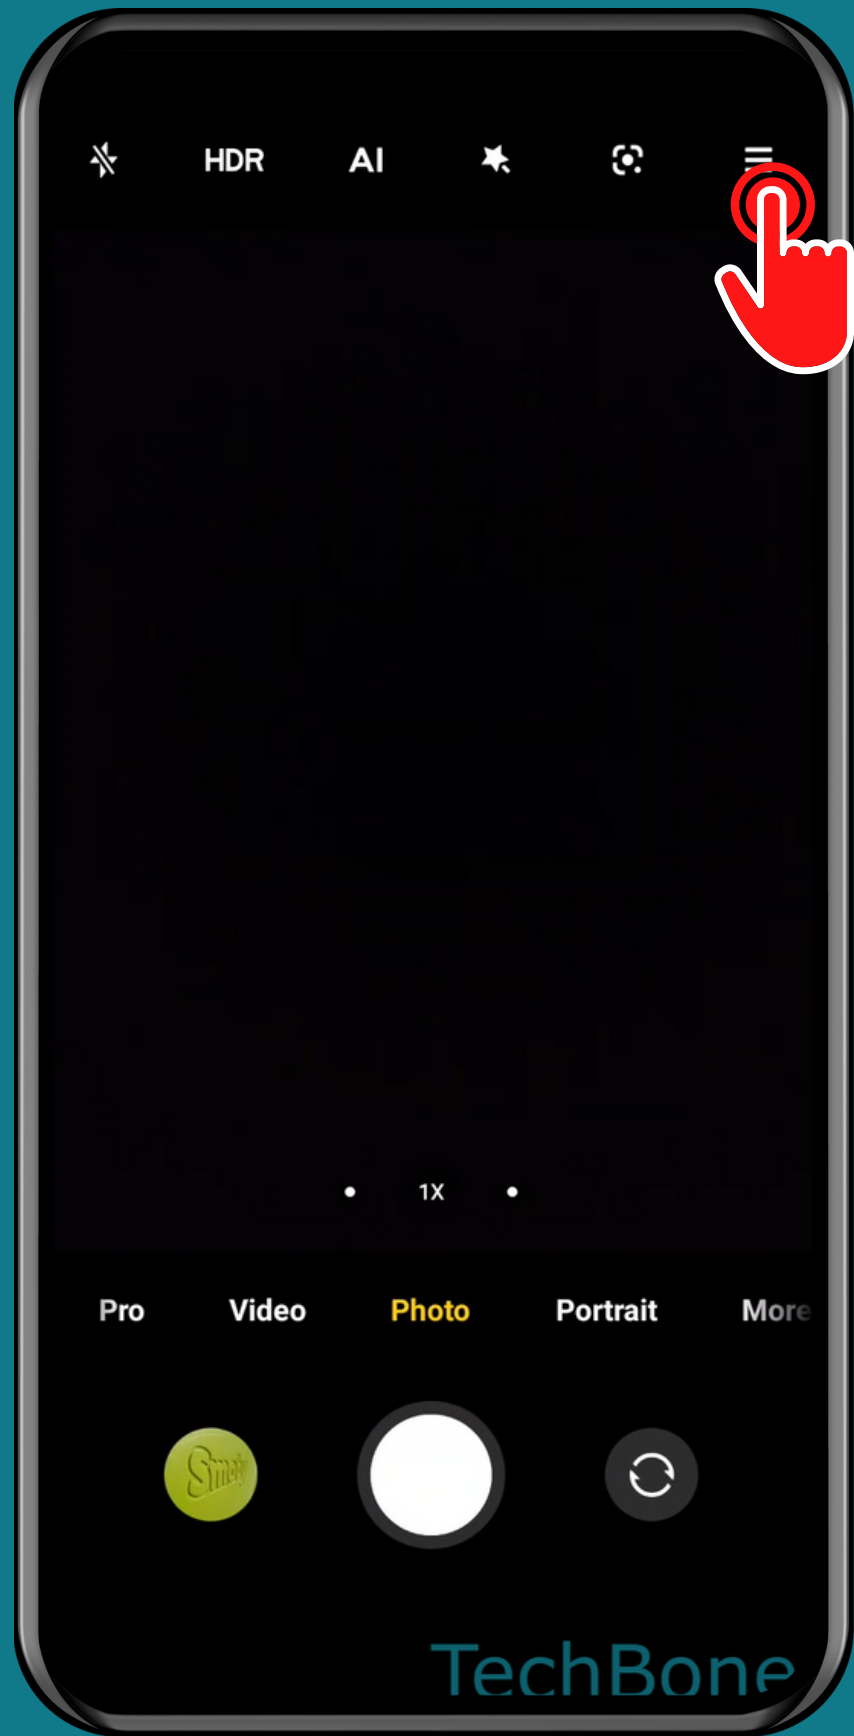

# HOW TO TURN ON/OFF ANTI BANDING

Tap on  
Camera