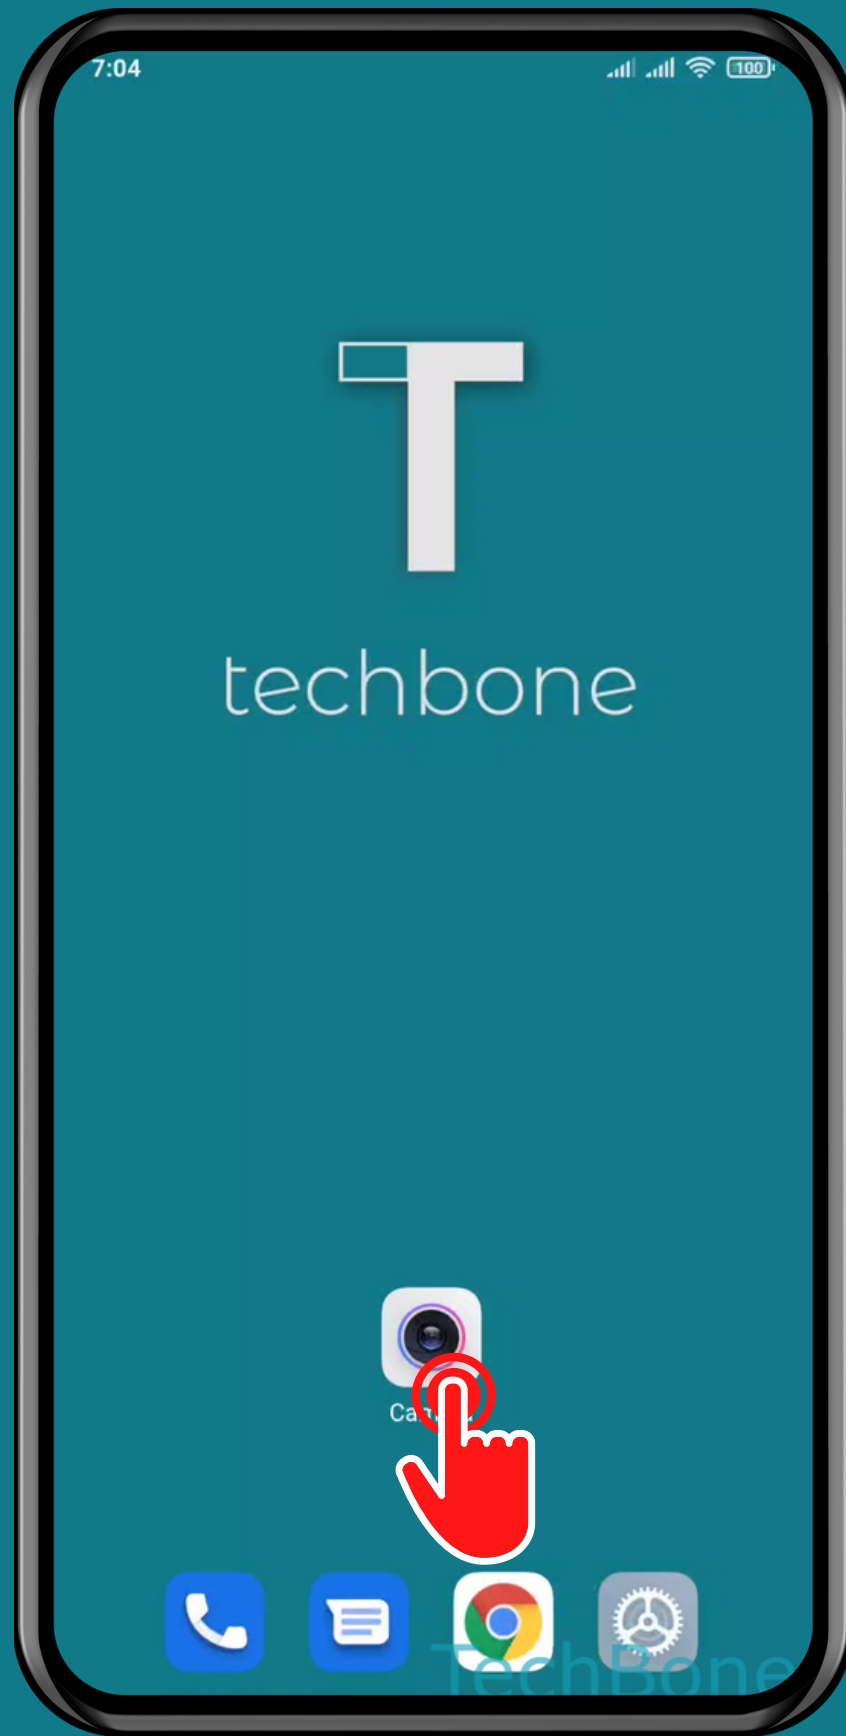

XIAOMI

Camera - Android 11 - MIUI 12

# HOW TO TURN ON/OFF ANTI BANDING

Tap on  
Camera

# Tap on Anti banding