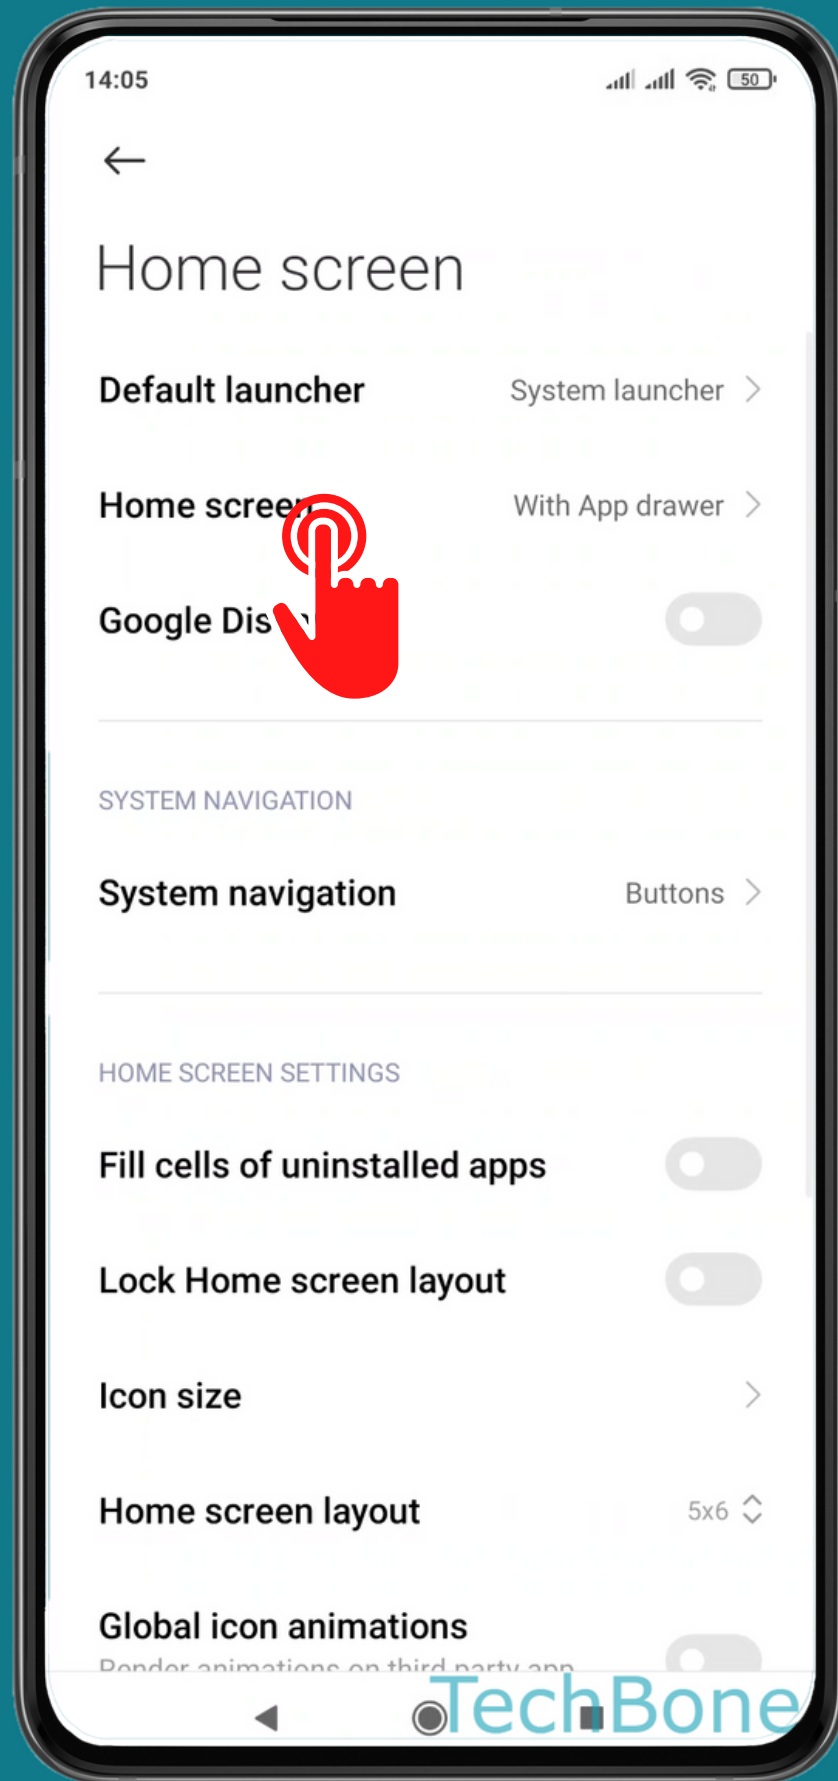

XIAOMI

Android 11 - MIUI 12

ENABLE/DISABLE APP DRAWER

Tap on **Settings**

Tap on
Home screen

Tap on Home screen

Choose Classic or With App drawer

Done!