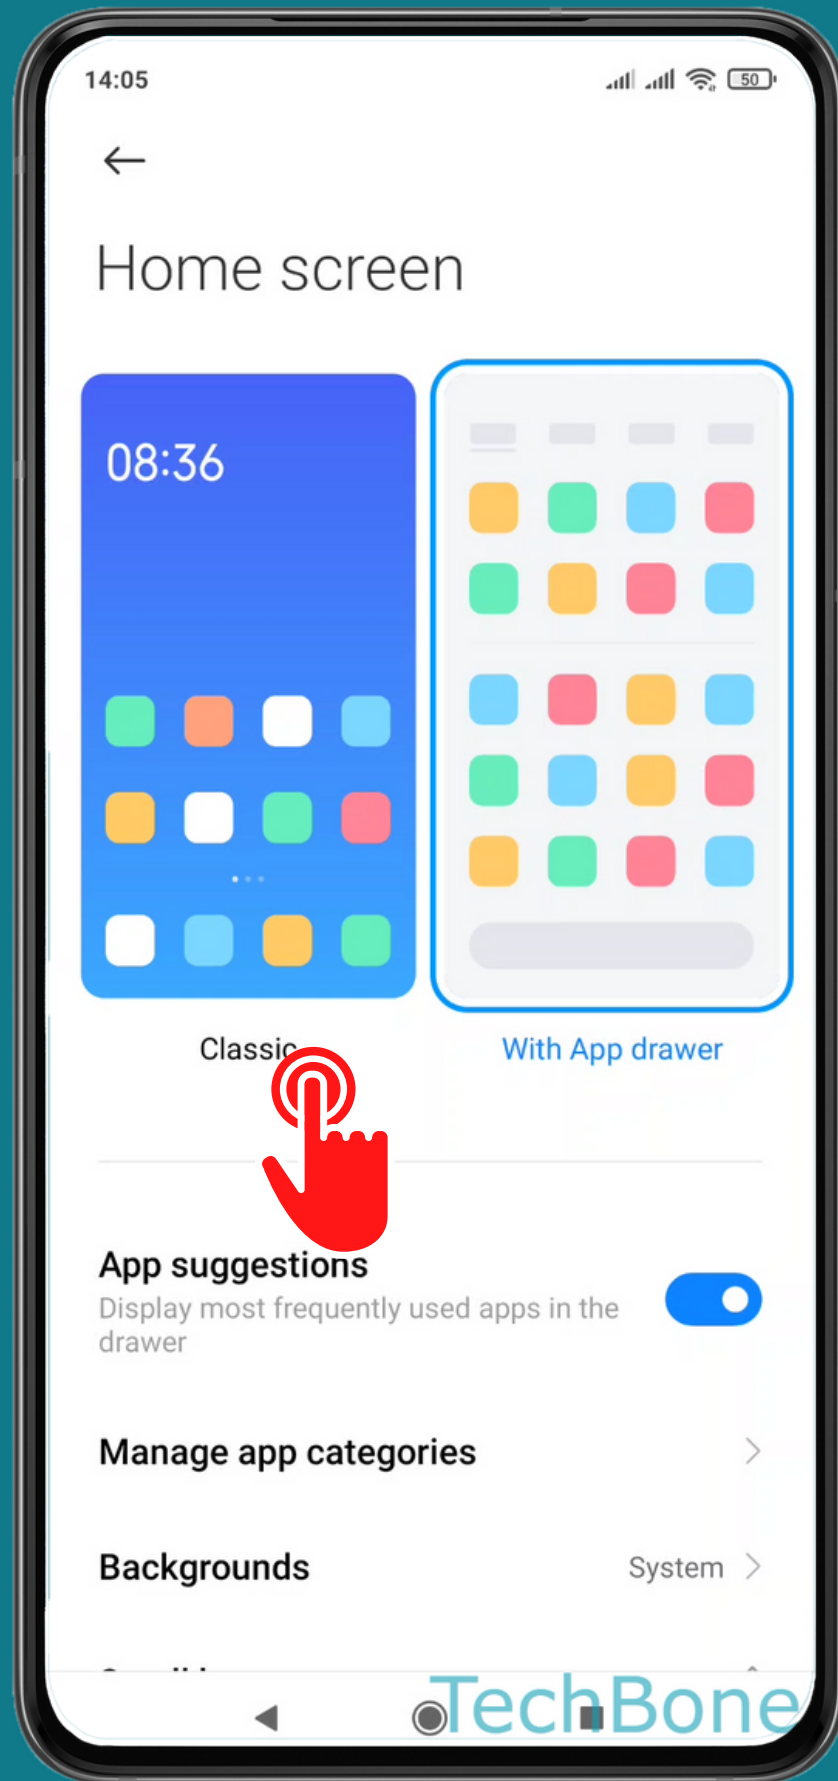

XIAOMI

Android 11 - MIUI 12

ENABLE/DISABLE APP DRAWER

Tap on **Settings**

Tap on
Home screen

Tap on Home screen

Choose Classic or With App drawer

Done!