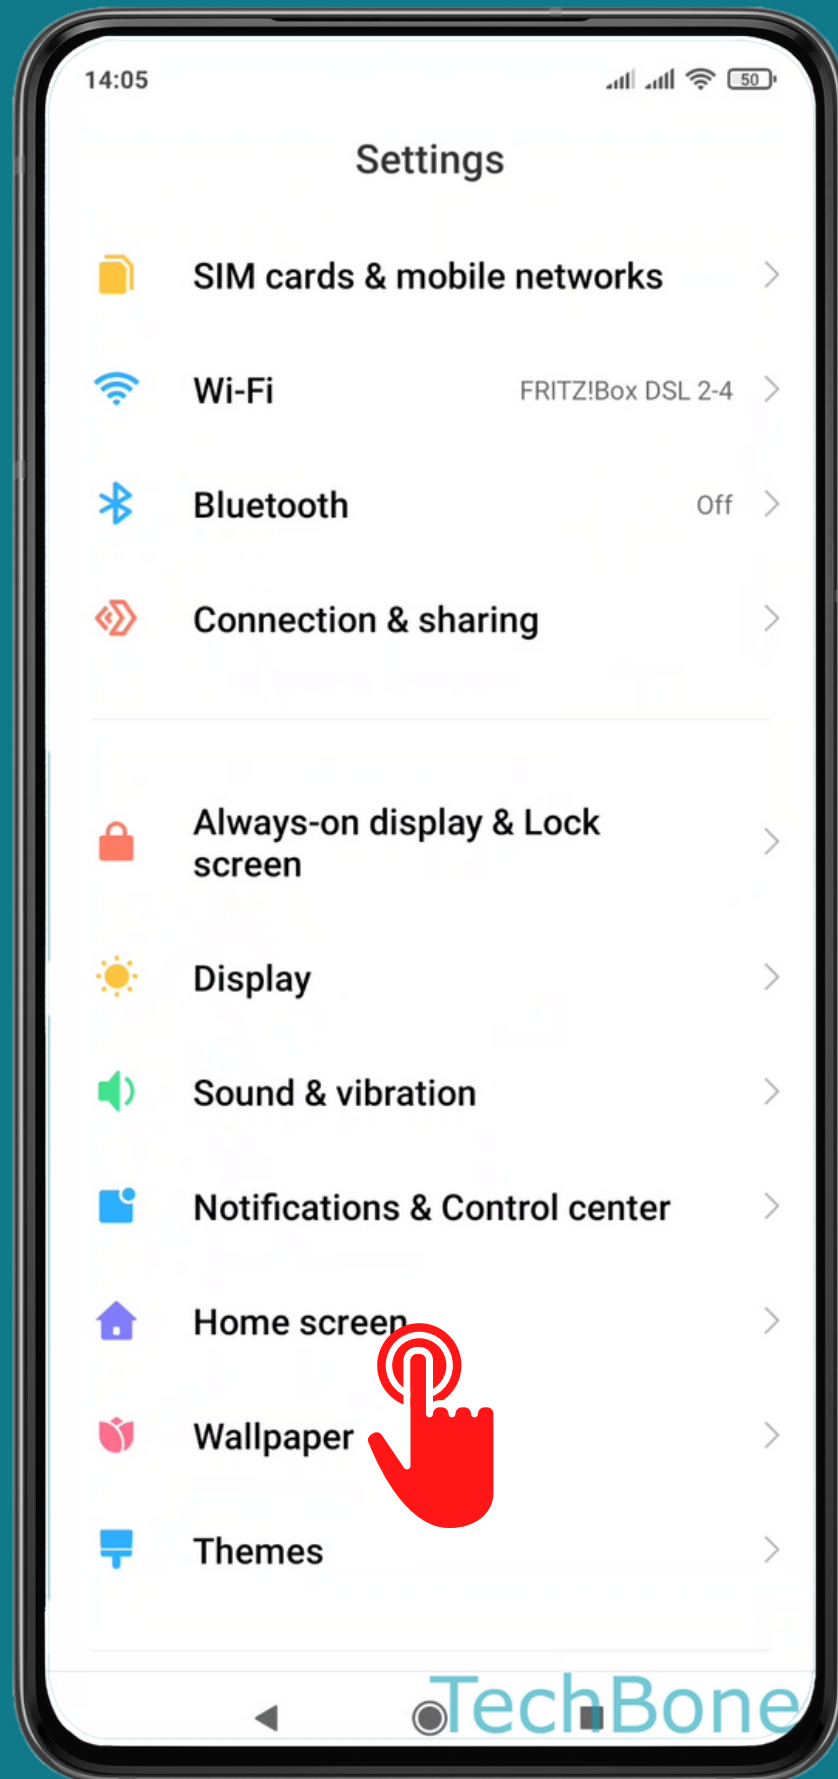

XIAOMI

Android 11 - MIUI 12

ENABLE/DISABLE APP DRAWER

Tap on **Settings**

Tap on
Home screen

Tap on Home screen

Choose Classic or With App drawer

Done!