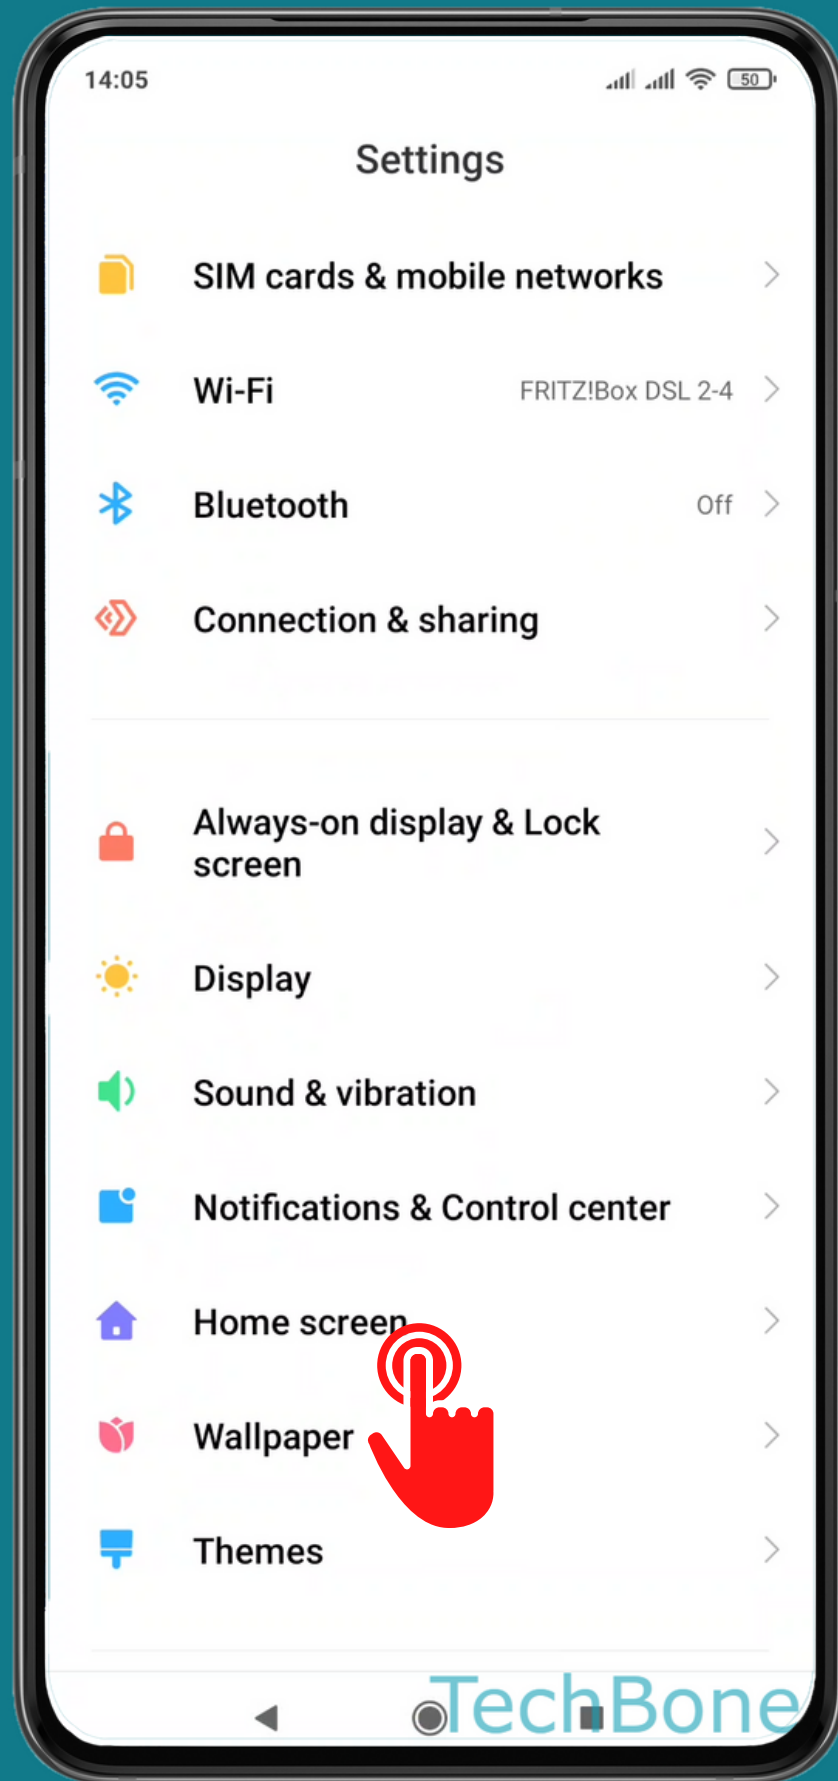

# HOW TO CHANGE APP ICON SIZE

Tap on **Settings**

Tap on  
Home screen

Tap on **Icon size**

Set the **Icon size** and  
tap **Apply**

Done!