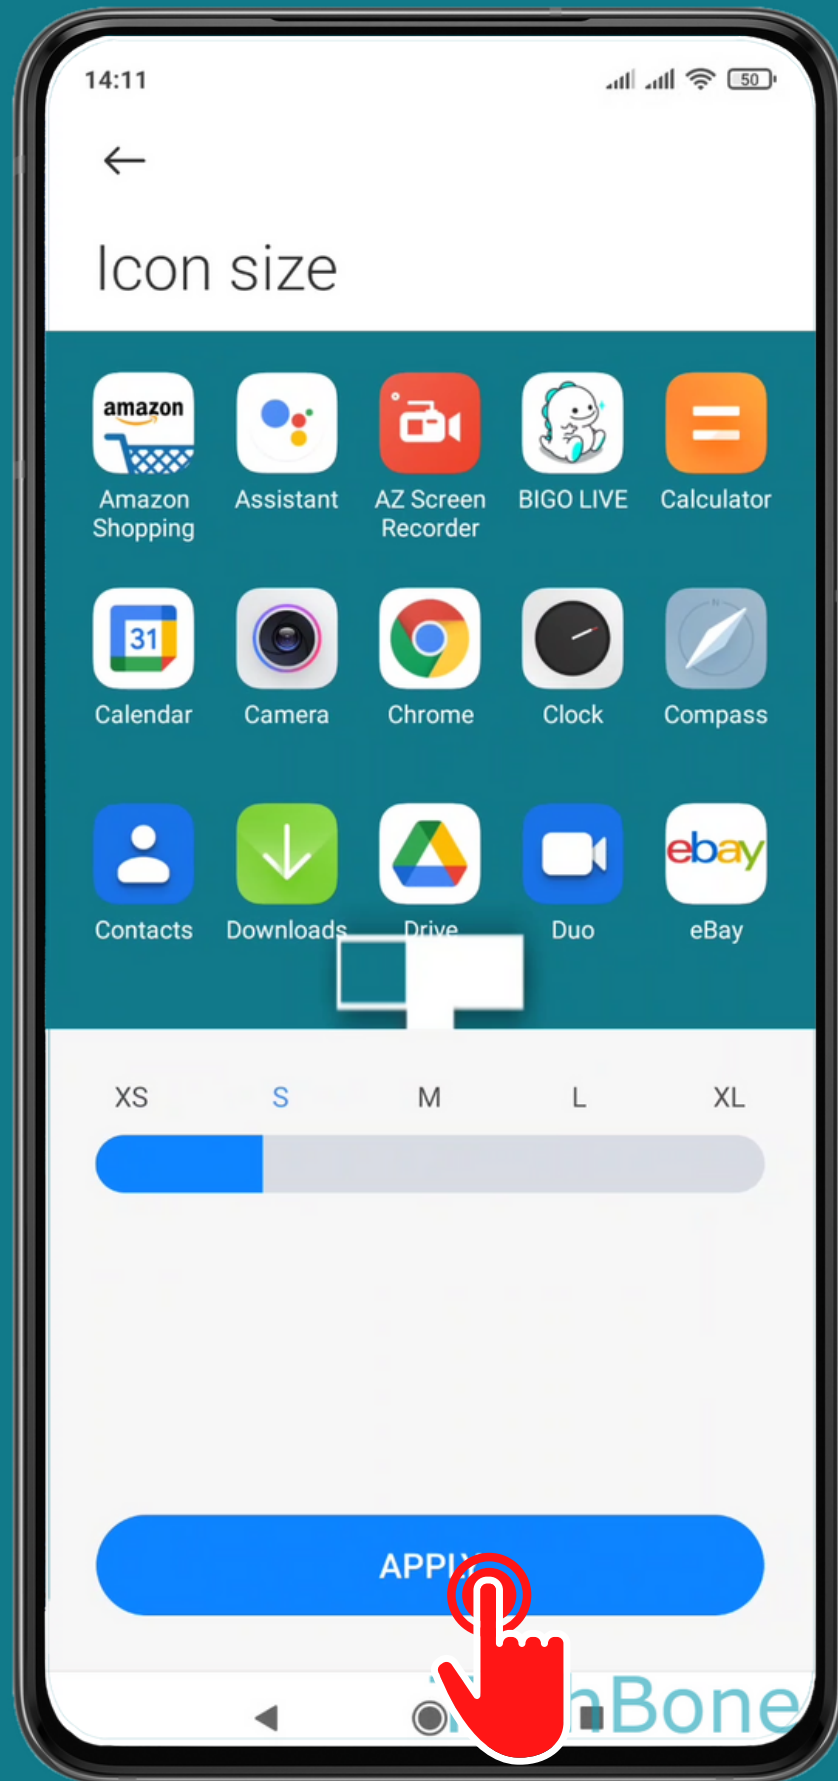

# HOW TO CHANGE APP ICON SIZE

Tap on **Settings**

Tap on  
Home screen

Tap on **Icon size**

Set the **Icon size** and  
tap **Apply**

Done!