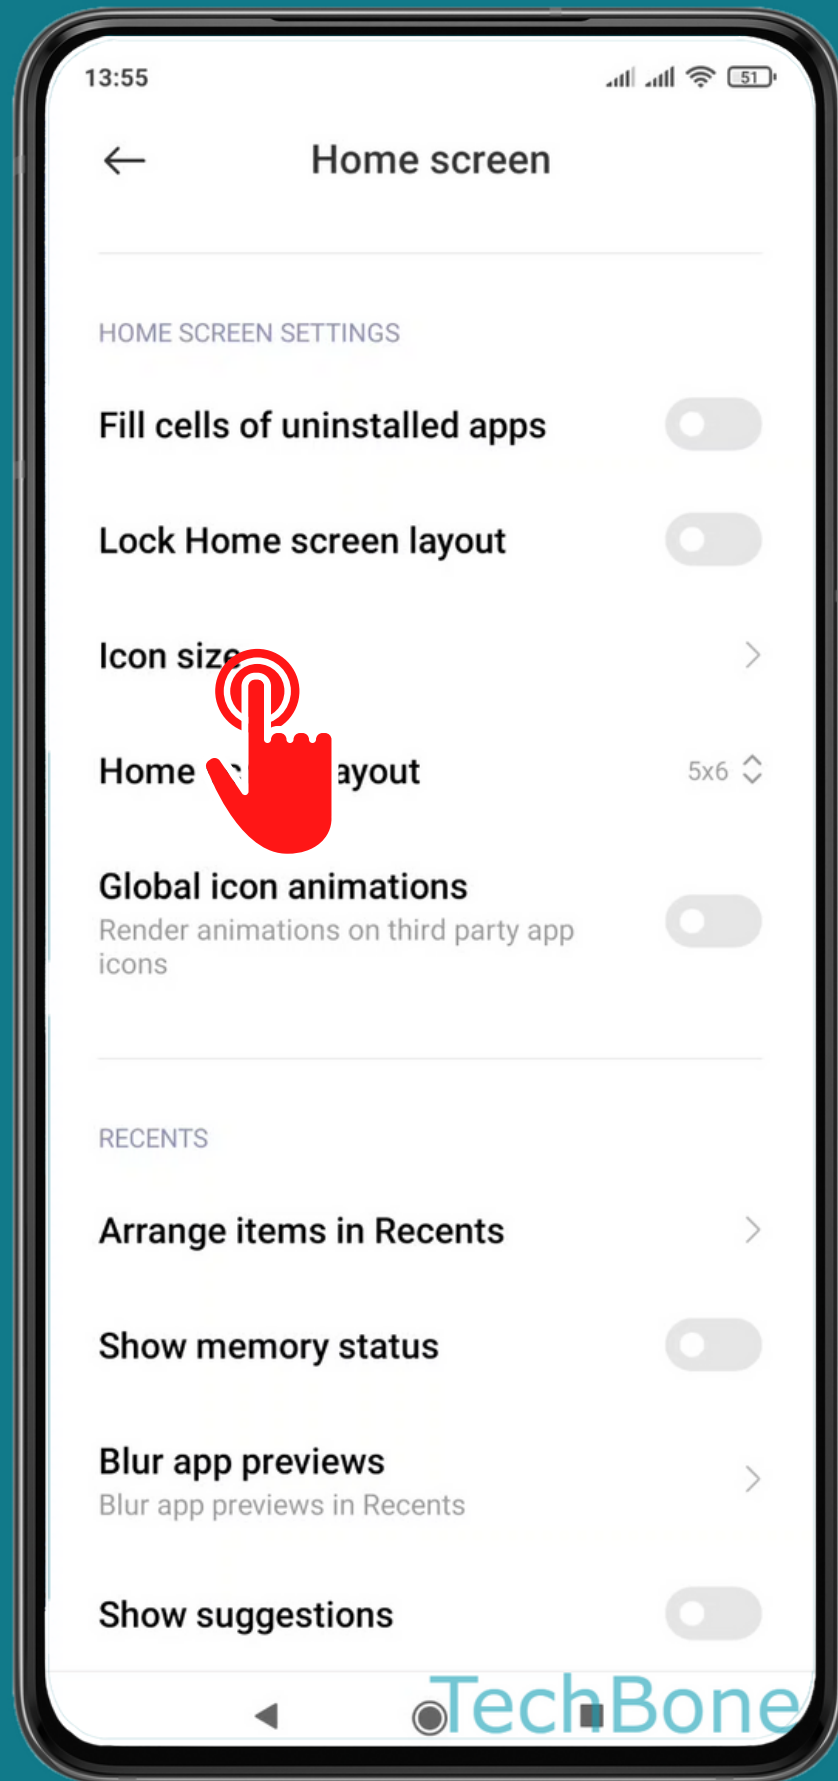

# HOW TO CHANGE APP ICON SIZE

Tap on **Settings**

Tap on  
Home screen

Tap on **Icon size**

Set the **Icon size** and  
tap **Apply**

Done!