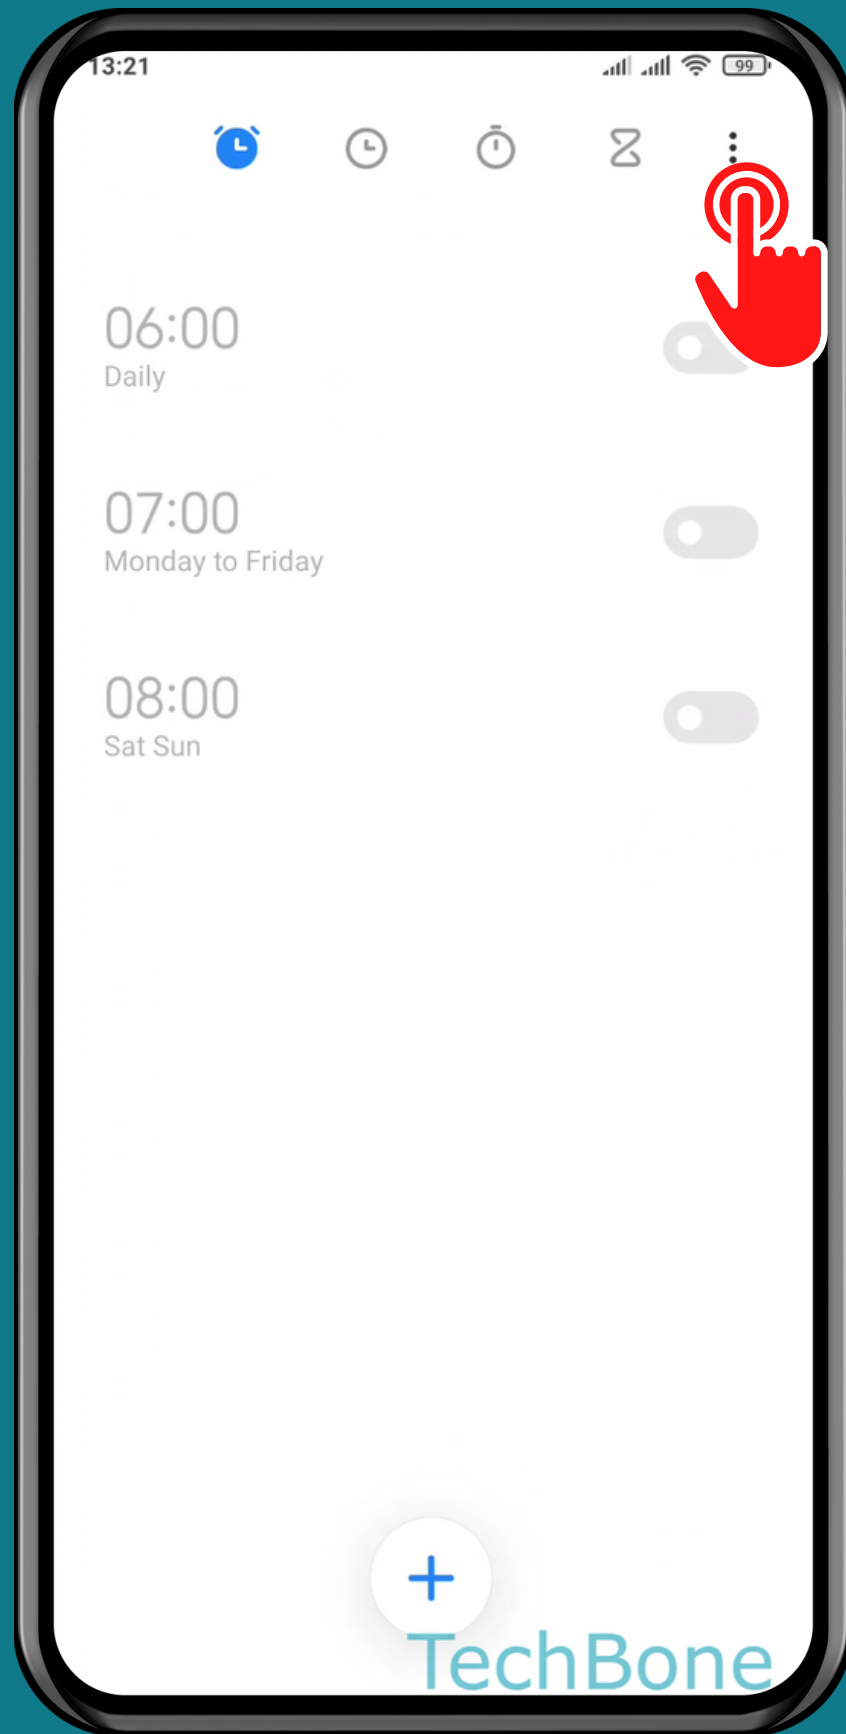

XIAOMI

Clock - Android 11 - MIUI 12

HOW TO TURN ON/OFF ASCENDING ALARM VOLUME

Tap on **Clock**

Open the **Menu**

Tap on **Settings**

Tap on Additional alarm settings

Turn On/Off