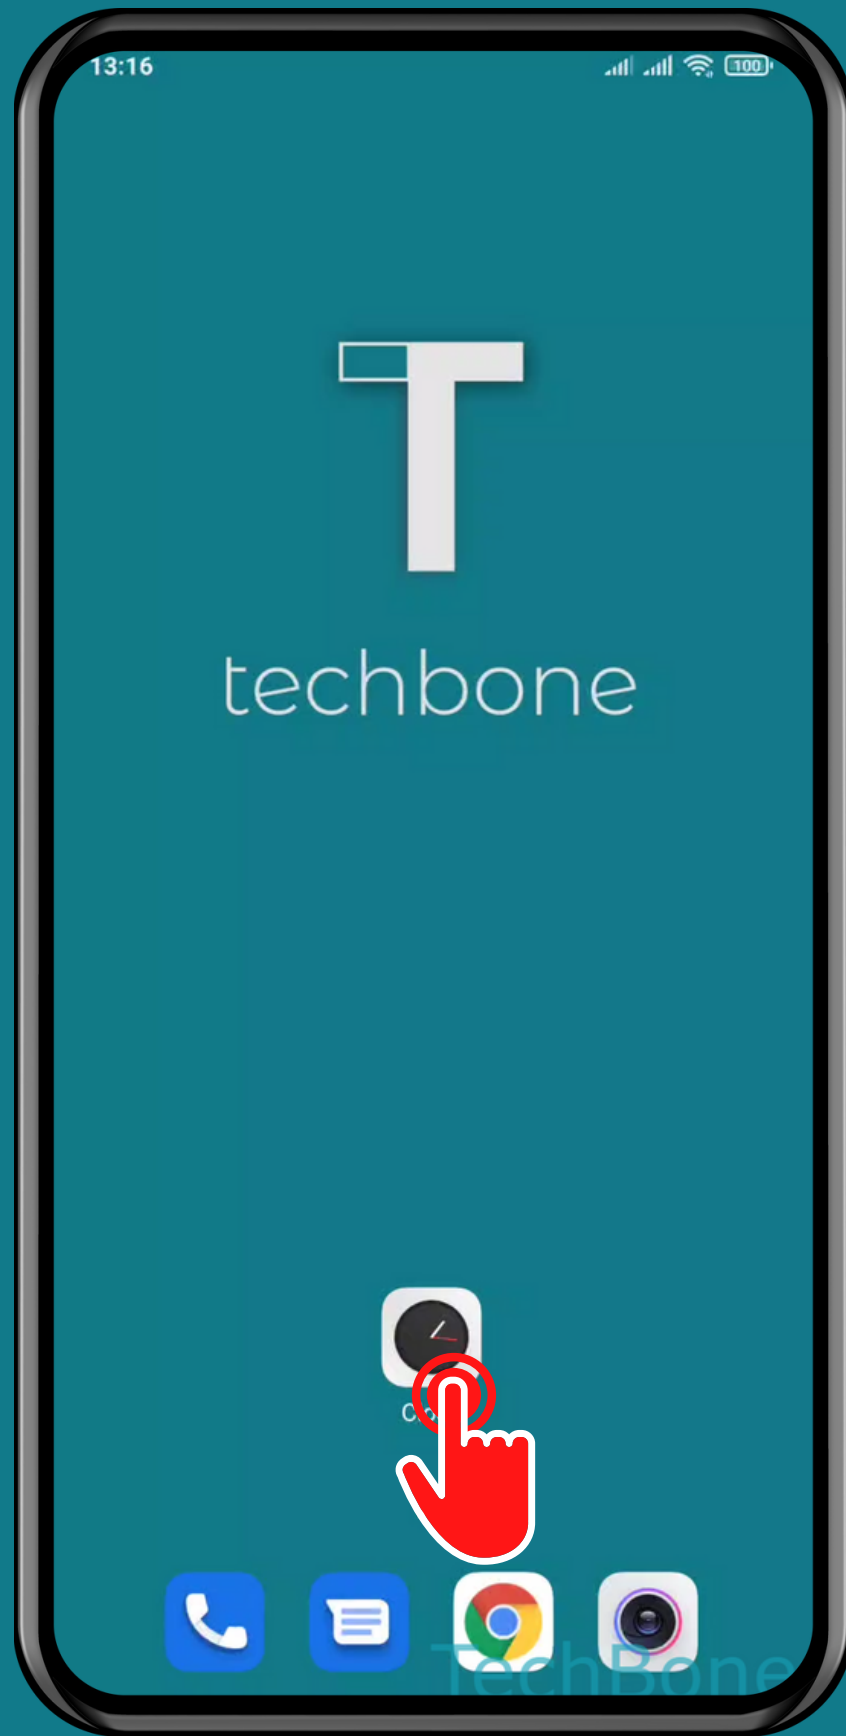

XIAOMI

Clock - Android 11 - MIUI 12

HOW TO TURN ON/OFF ASCENDING ALARM VOLUME

Tap on **Clock**

Open the **Menu**

Tap on **Settings**

Tap on Additional alarm settings

Turn On/Off