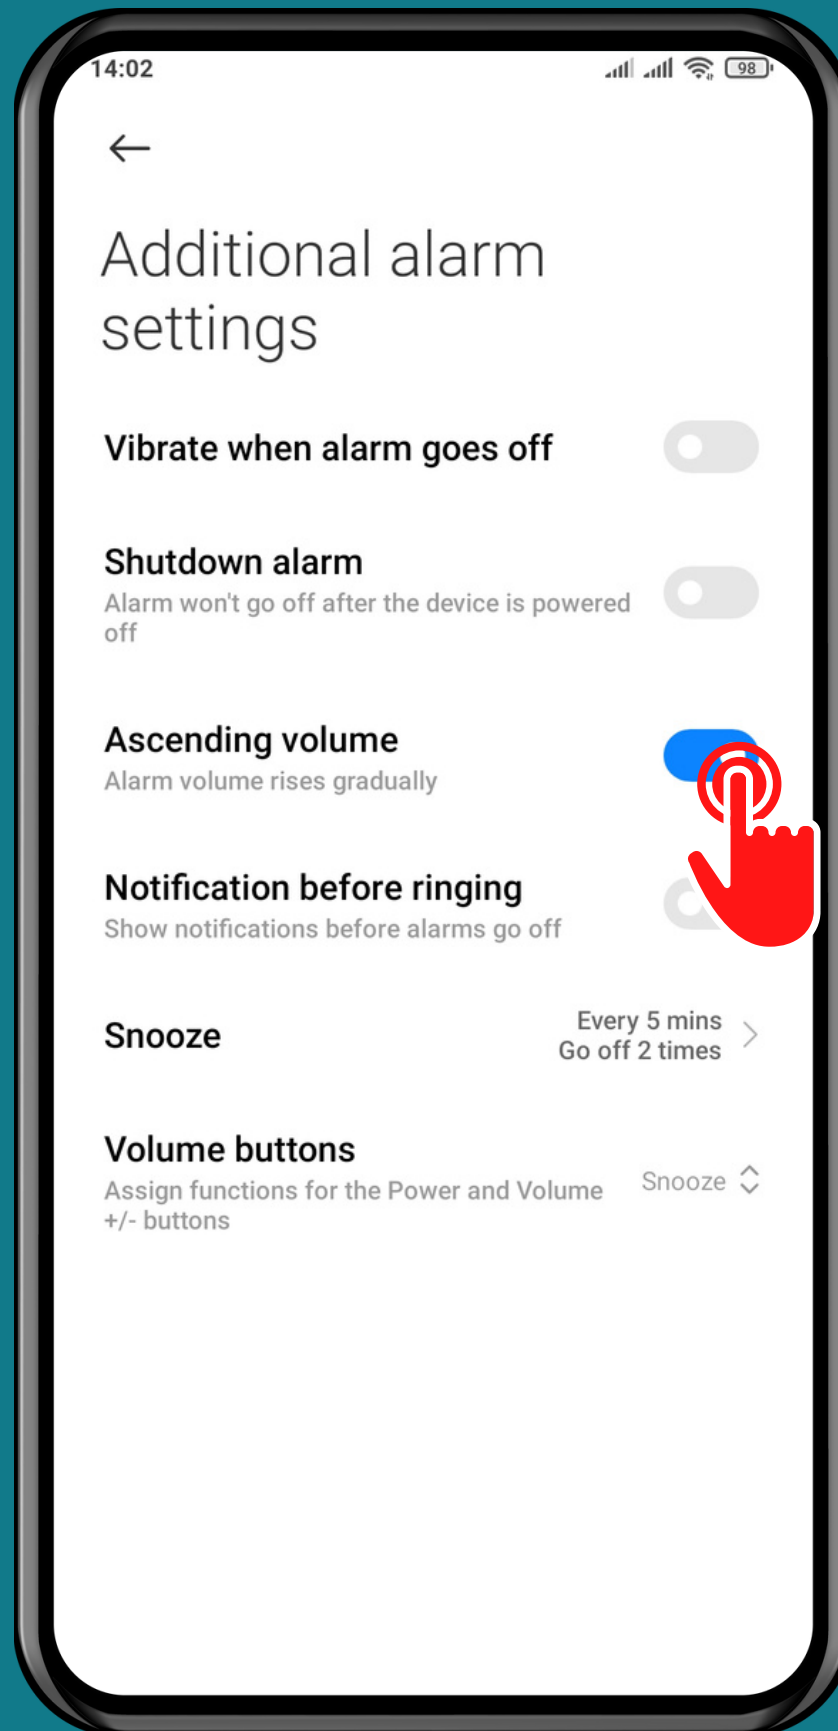

XIAOMI

Clock - Android 11 - MIUI 12

HOW TO TURN ON/OFF ASCENDING ALARM VOLUME

Tap on **Clock**

Open the **Menu**

Tap on **Settings**

Tap on Additional alarm settings

Turn On/Off