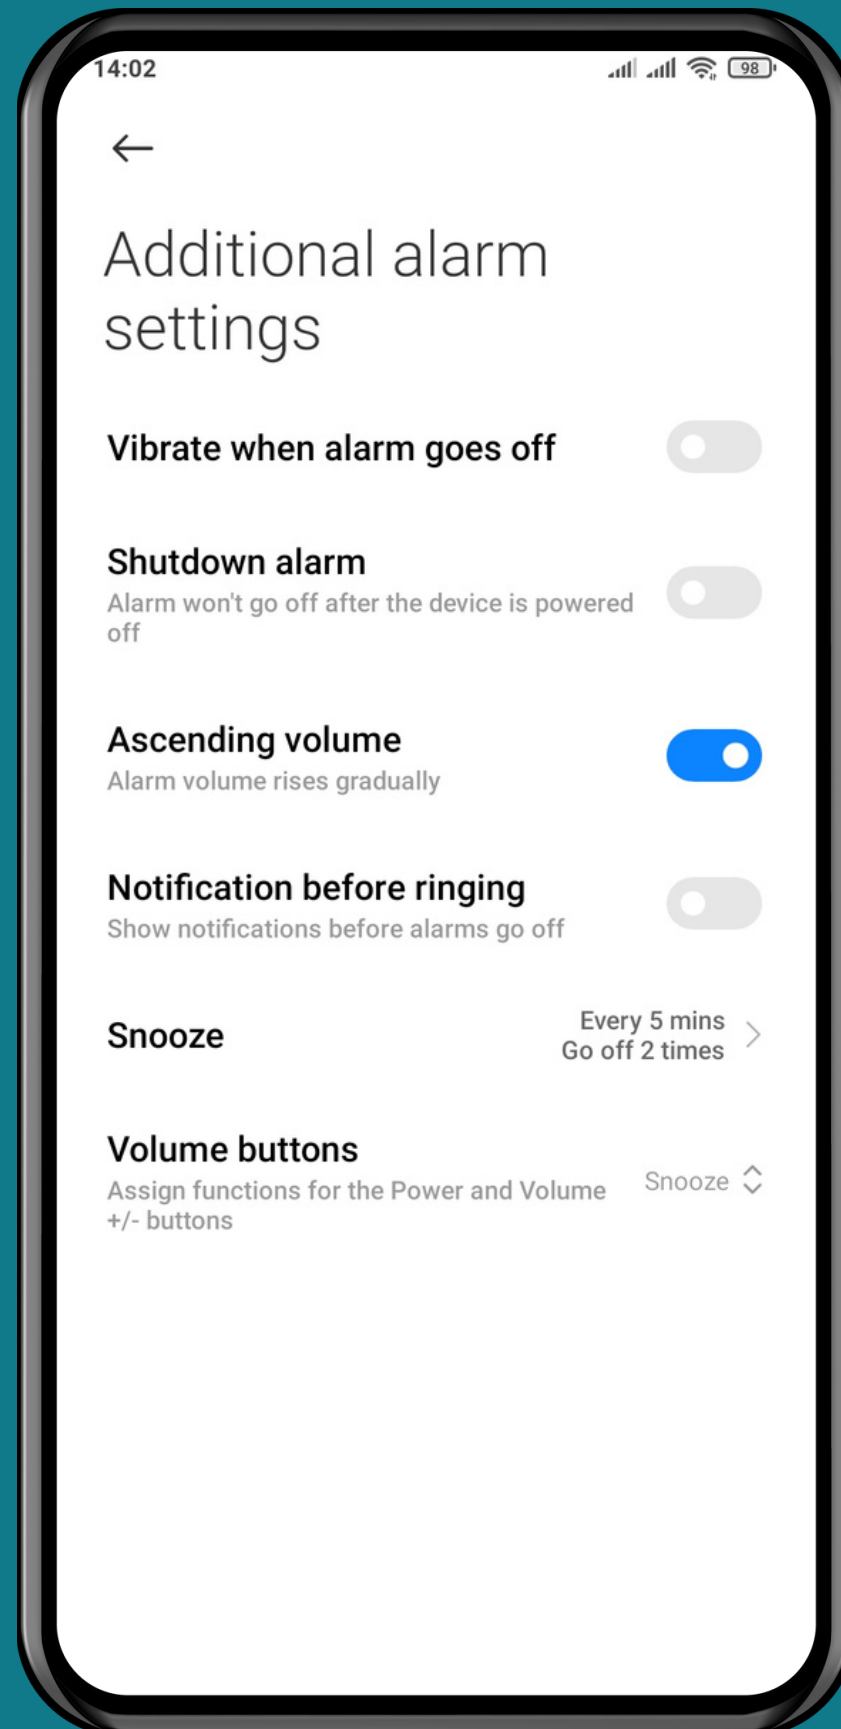

XIAOMI

Clock - Android 11 - MIUI 12

HOW TO TURN ON/OFF ASCENDING ALARM VOLUME

Tap on **Clock**

Open the **Menu**

Tap on **Settings**

Tap on Additional alarm settings

Turn On/Off