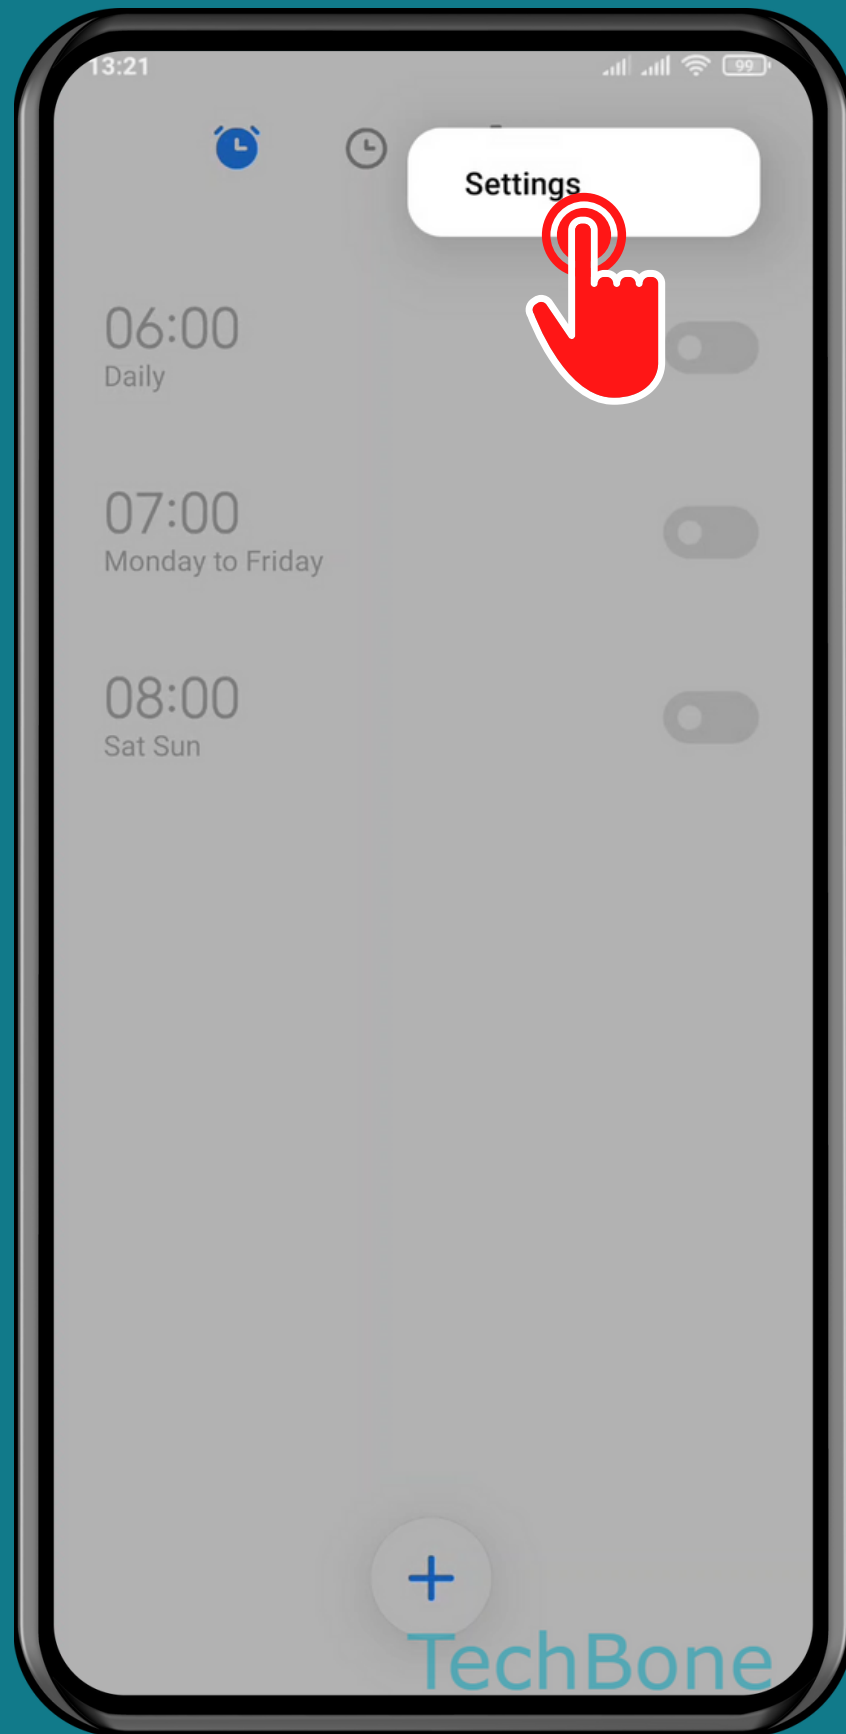

XIAOMI

Clock - Android 11 - MIUI 12

HOW TO TURN ON/OFF ASCENDING ALARM VOLUME

Tap on **Clock**

Open the **Menu**

Tap on **Settings**

Tap on Additional alarm settings

Turn On/Off

Ascending volume

Done!