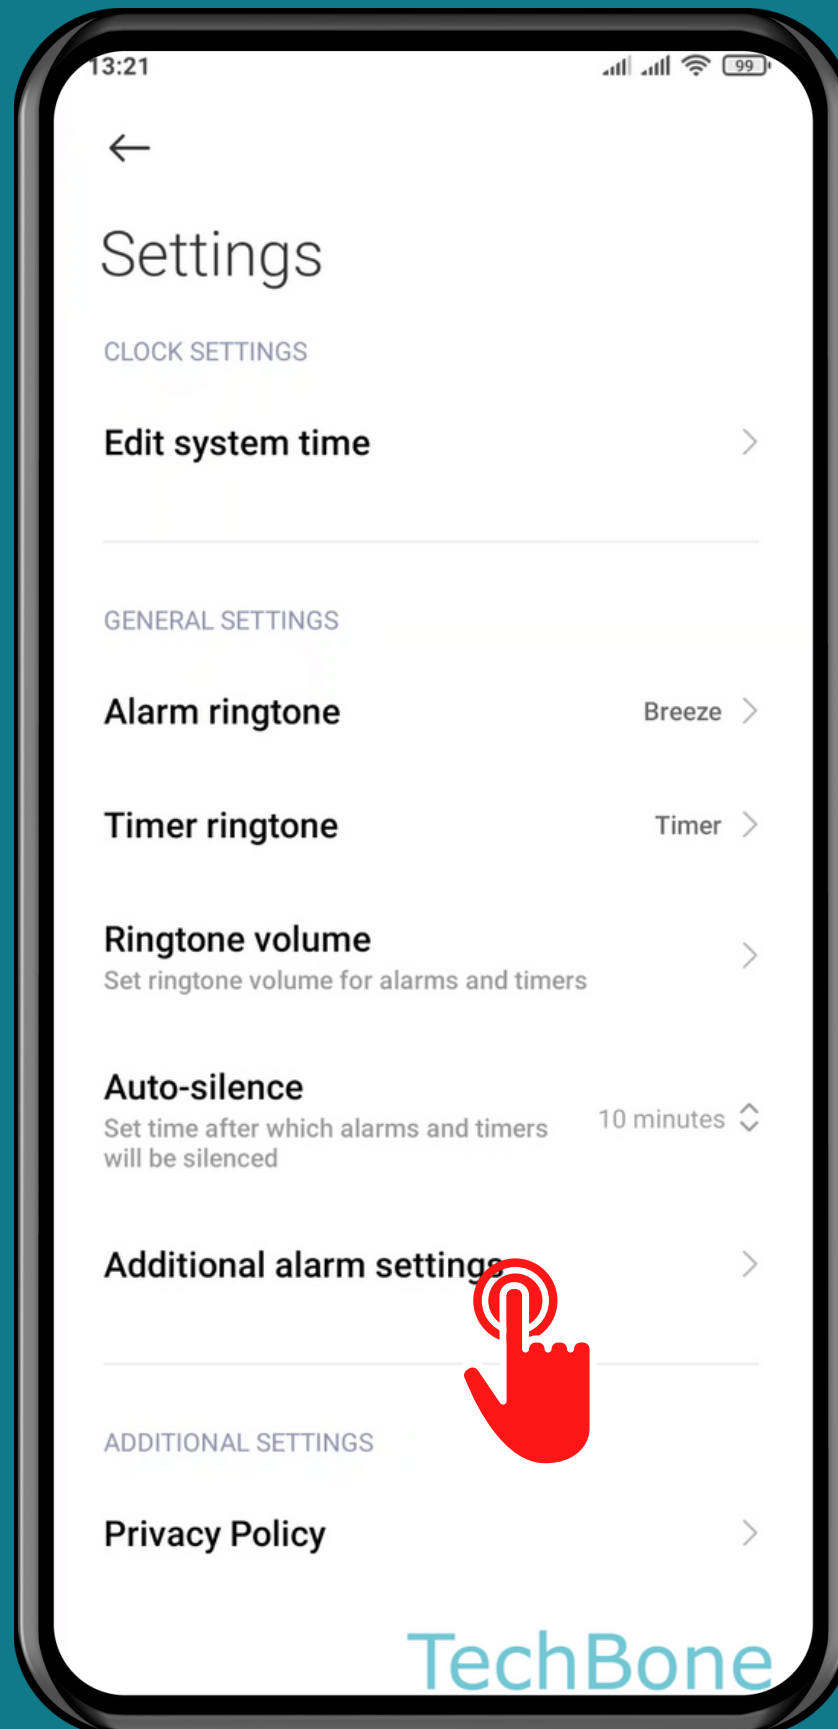

XIAOMI

Clock - Android 11 - MIUI 12

HOW TO TURN ON/OFF ASCENDING ALARM VOLUME

Tap on **Clock**

Open the **Menu**

Tap on **Settings**

Tap on Additional alarm settings

Turn On/Off