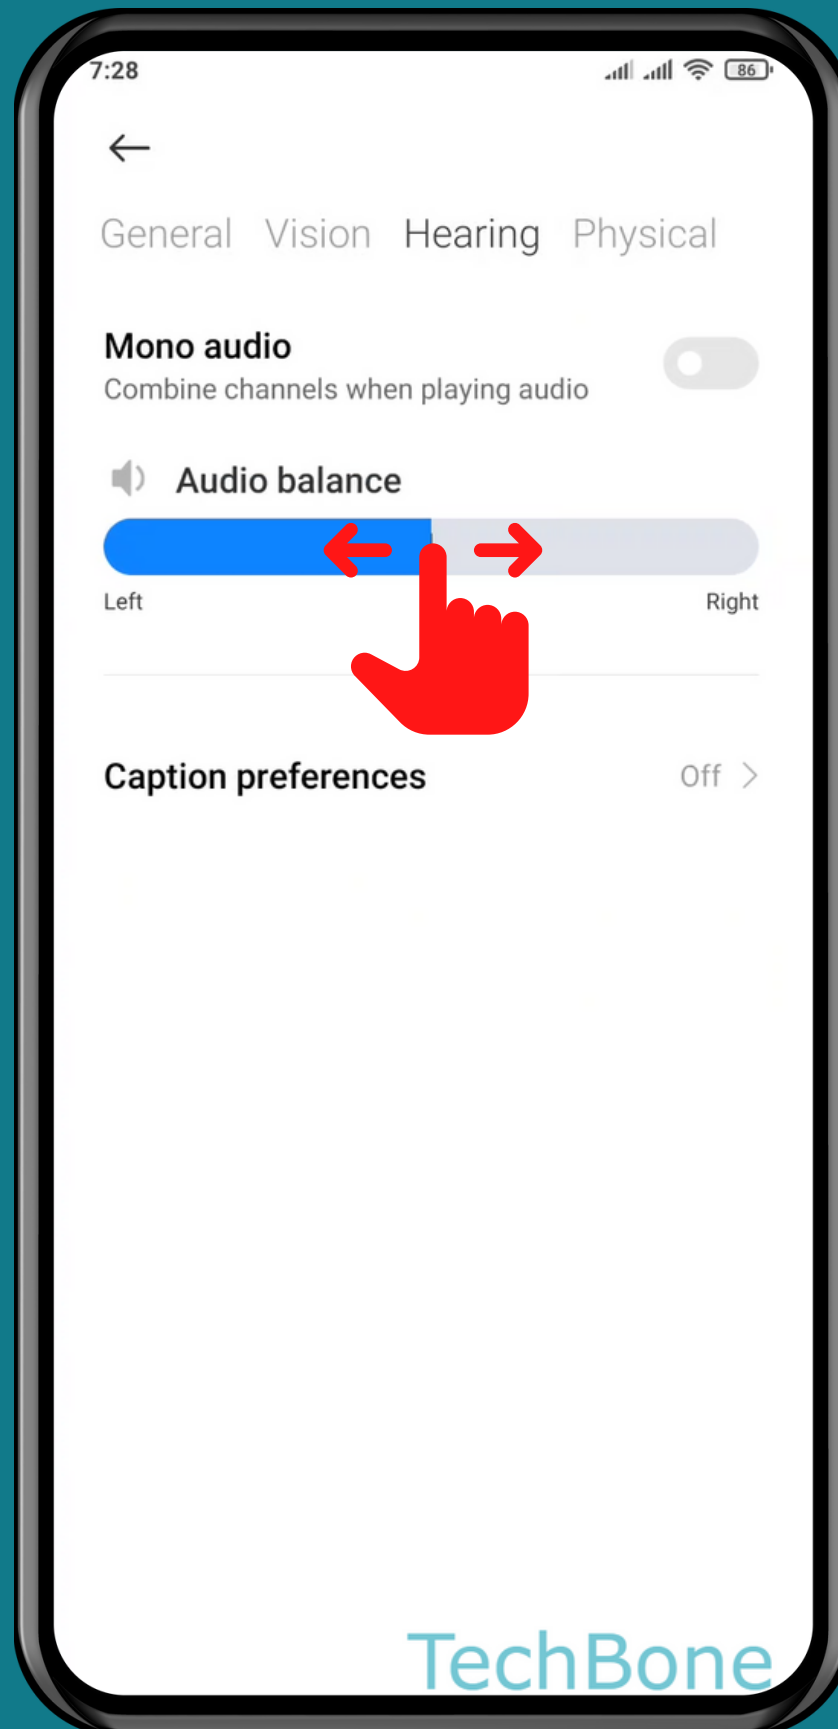

XIAOMI

Android 11 - MIUI 12

HOW TO ADJUST AUDIO BALANCE

Tap on **Settings**

Tap on Additional settings

Tap on Accessibility

Tap on Hearing

Swipe **left** or **right** to
adjust the **Audio**
balance