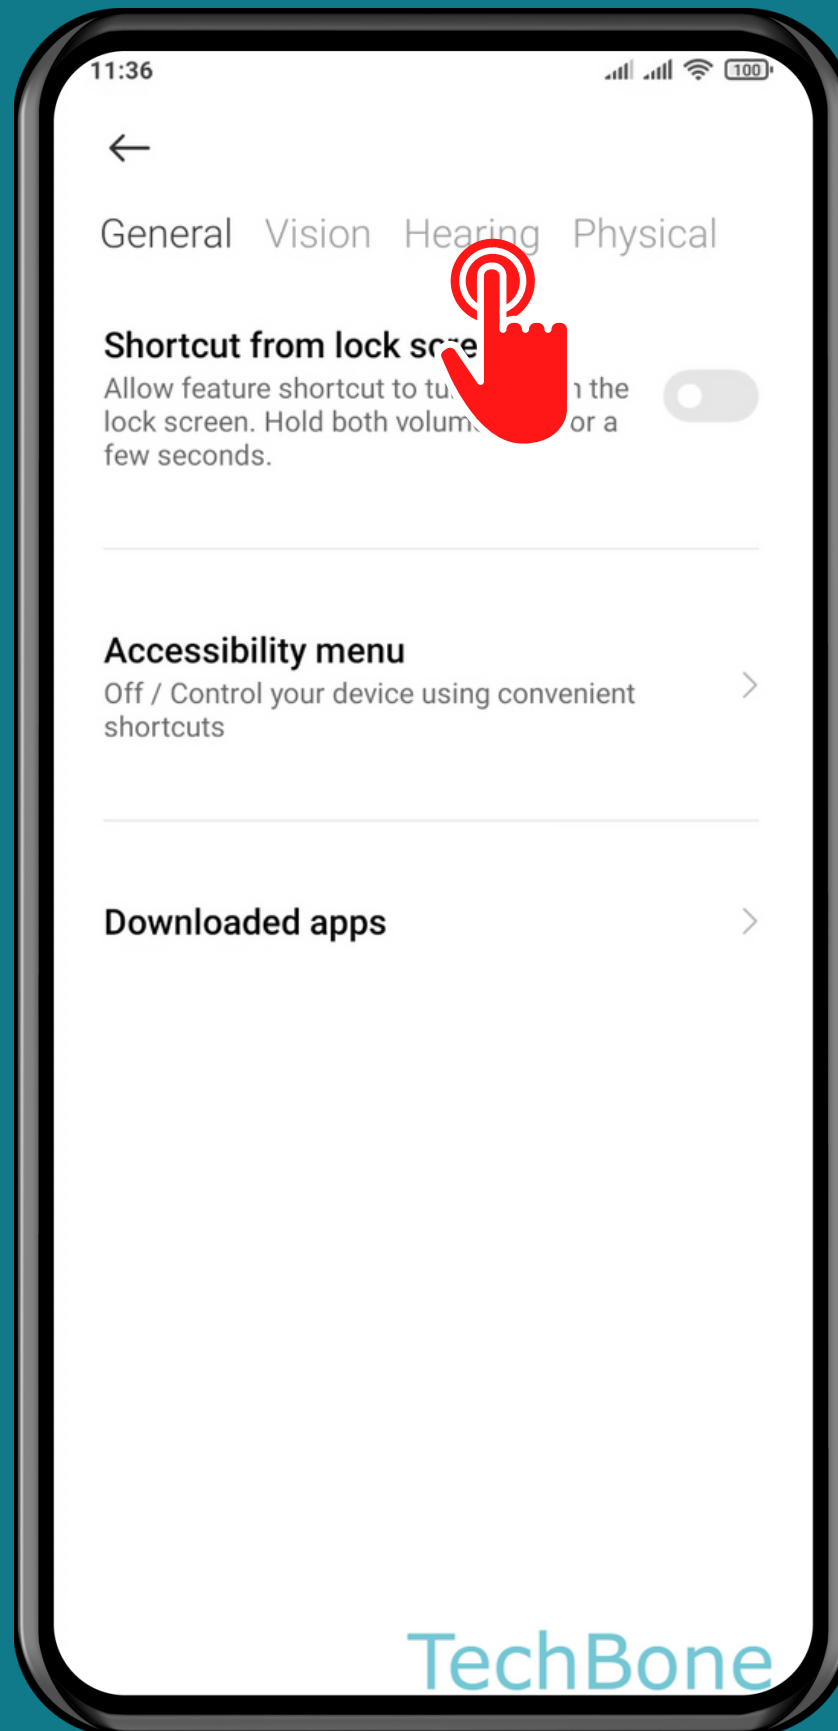

XIAOMI

Android 11 - MIUI 12

HOW TO ADJUST AUDIO BALANCE

Tap on **Settings**

Tap on Additional settings

Tap on Accessibility

Tap on Hearing

Swipe **left** or **right** to
adjust the **Audio**
balance