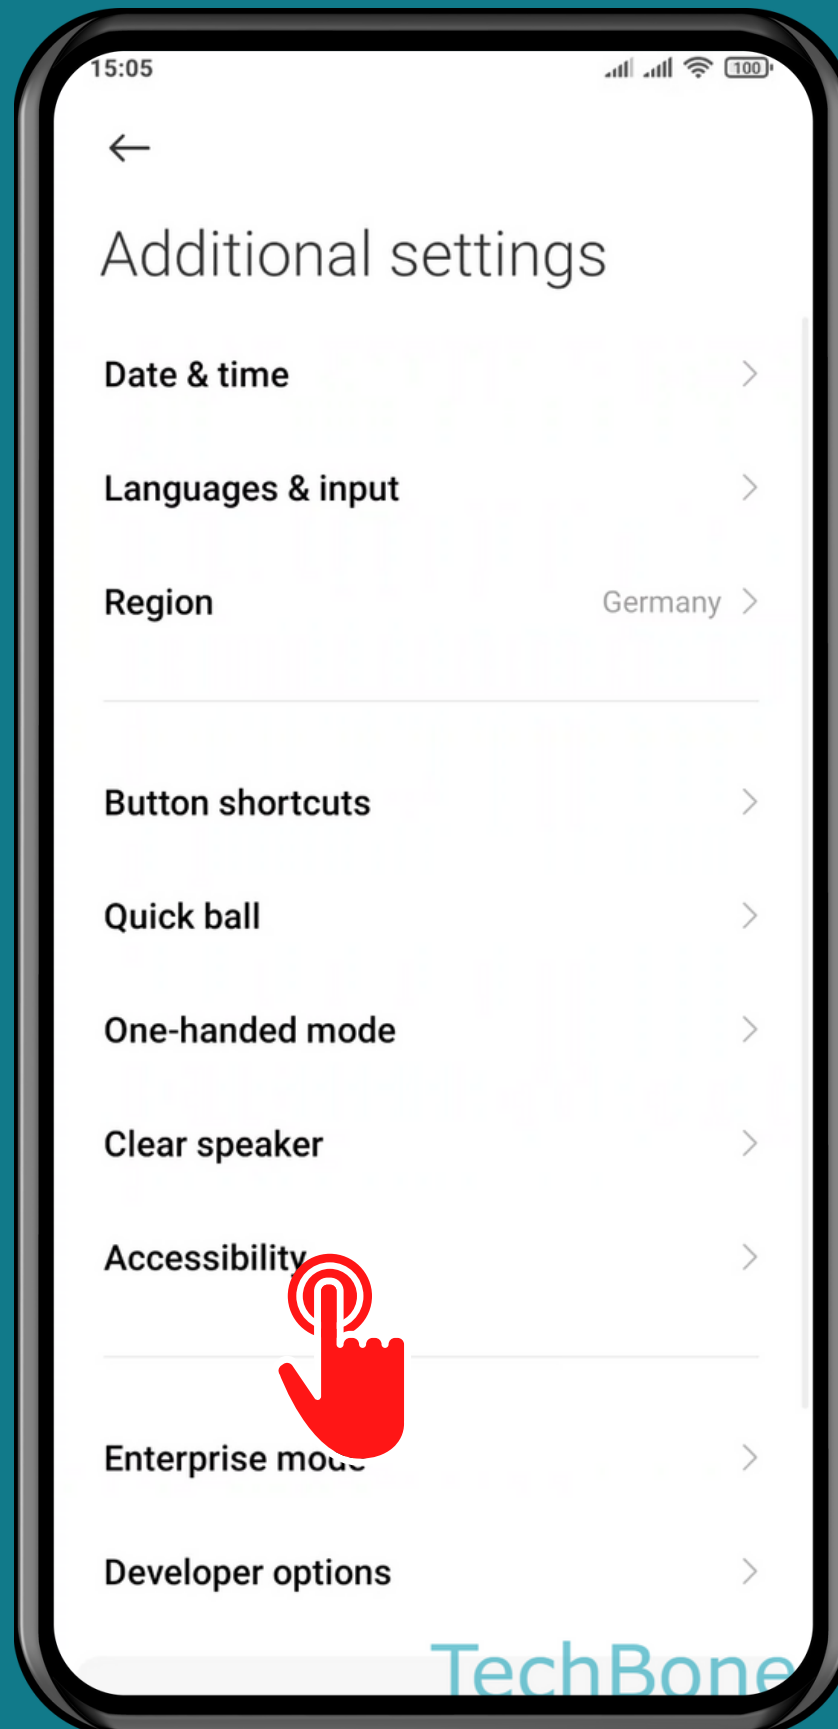

XIAOMI

Android 11 - MIUI 12

HOW TO ADJUST AUDIO BALANCE

Tap on **Settings**

Tap on Additional settings

Tap on Accessibility

Tap on Hearing

Swipe **left** or **right** to
adjust the **Audio**
balance