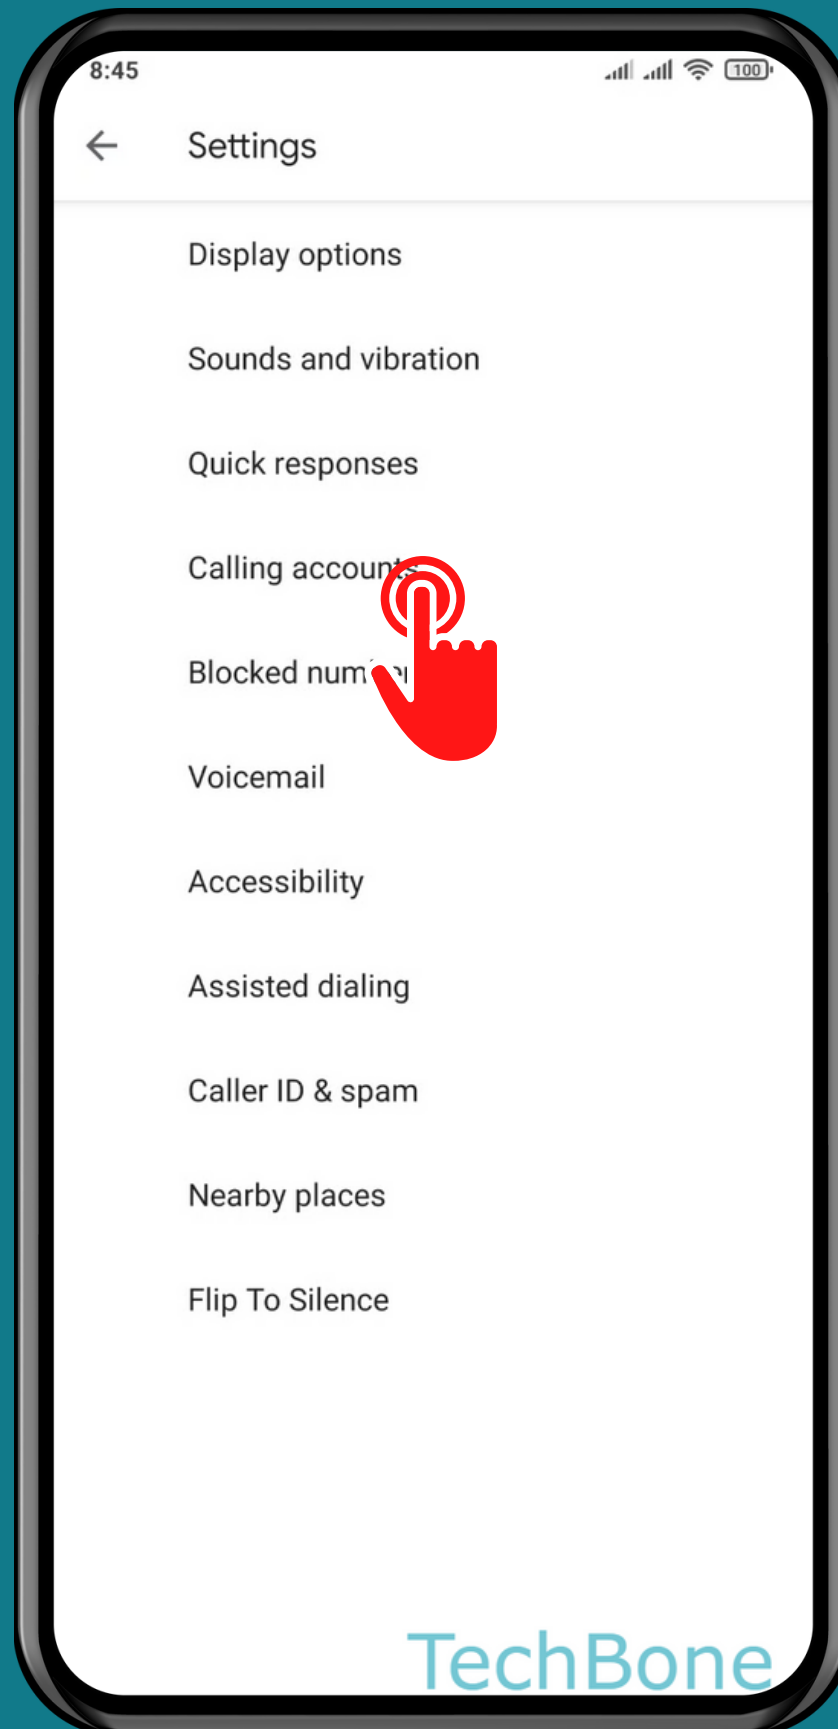

XIAOMI

Phone - Android 11 - MIUI 12

HOW TO TURN ON/OFF AUTO-ANSWER FOR INCOMING CALLS

Tap on
Phone

Open the Menu

Tap on Settings

Tap on Calling accounts

Tap on Auto-answer