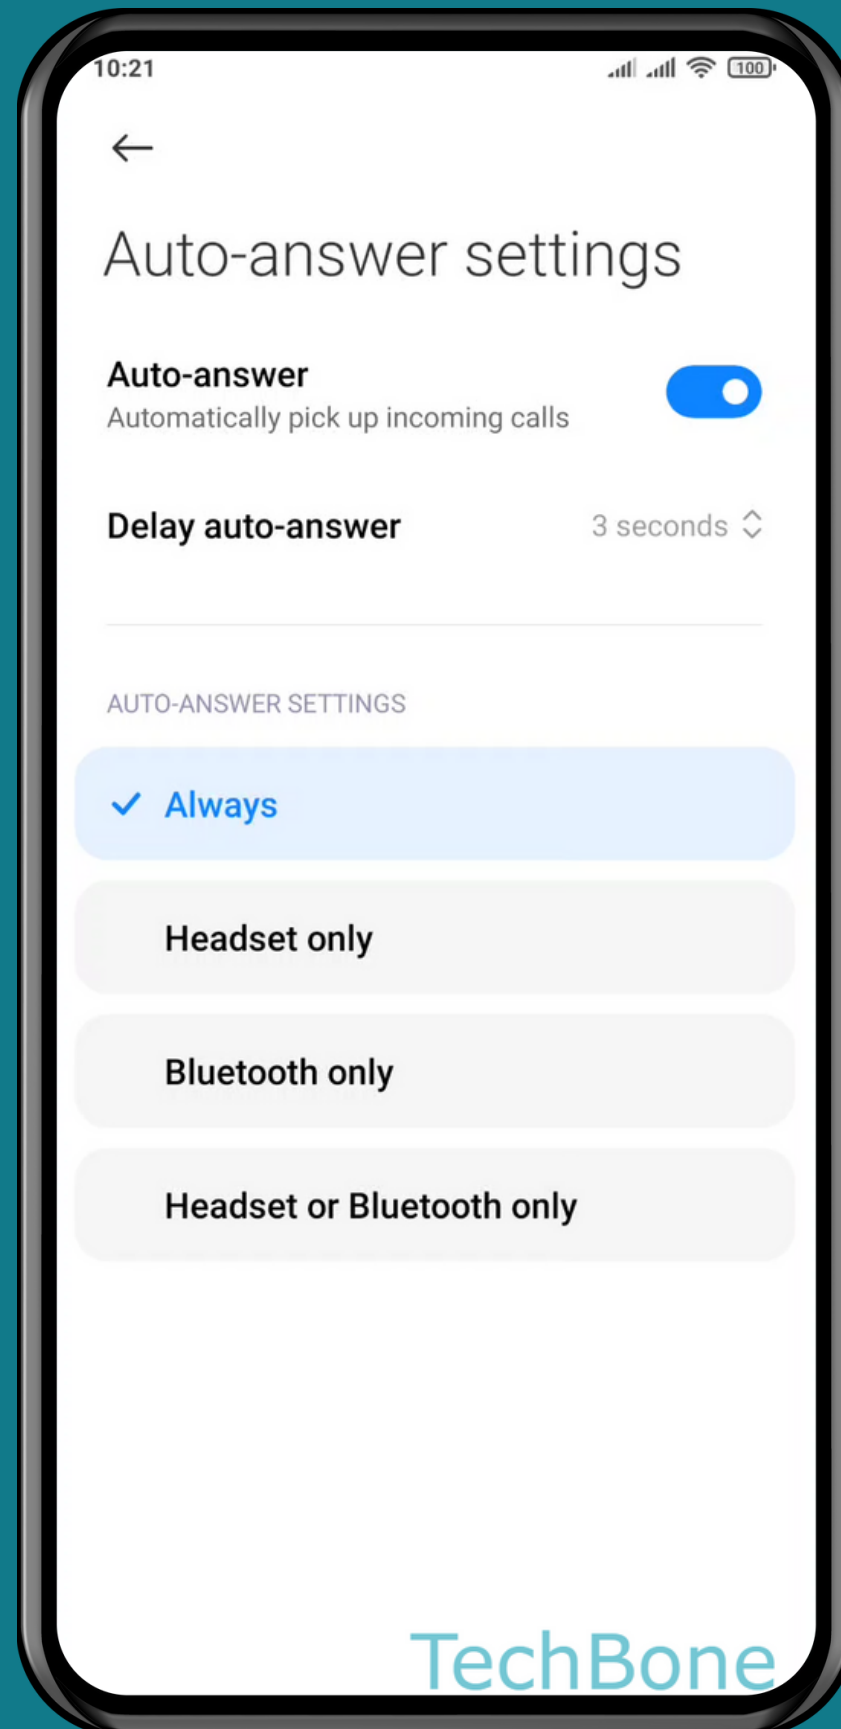

XIAOMI

Phone - Android 11 - MIUI 12

HOW TO TURN ON/OFF AUTO-ANSWER FOR INCOMING CALLS

Tap on
Phone

Open the Menu

Tap on Settings

Tap on Calling accounts

Tap on Auto-answer