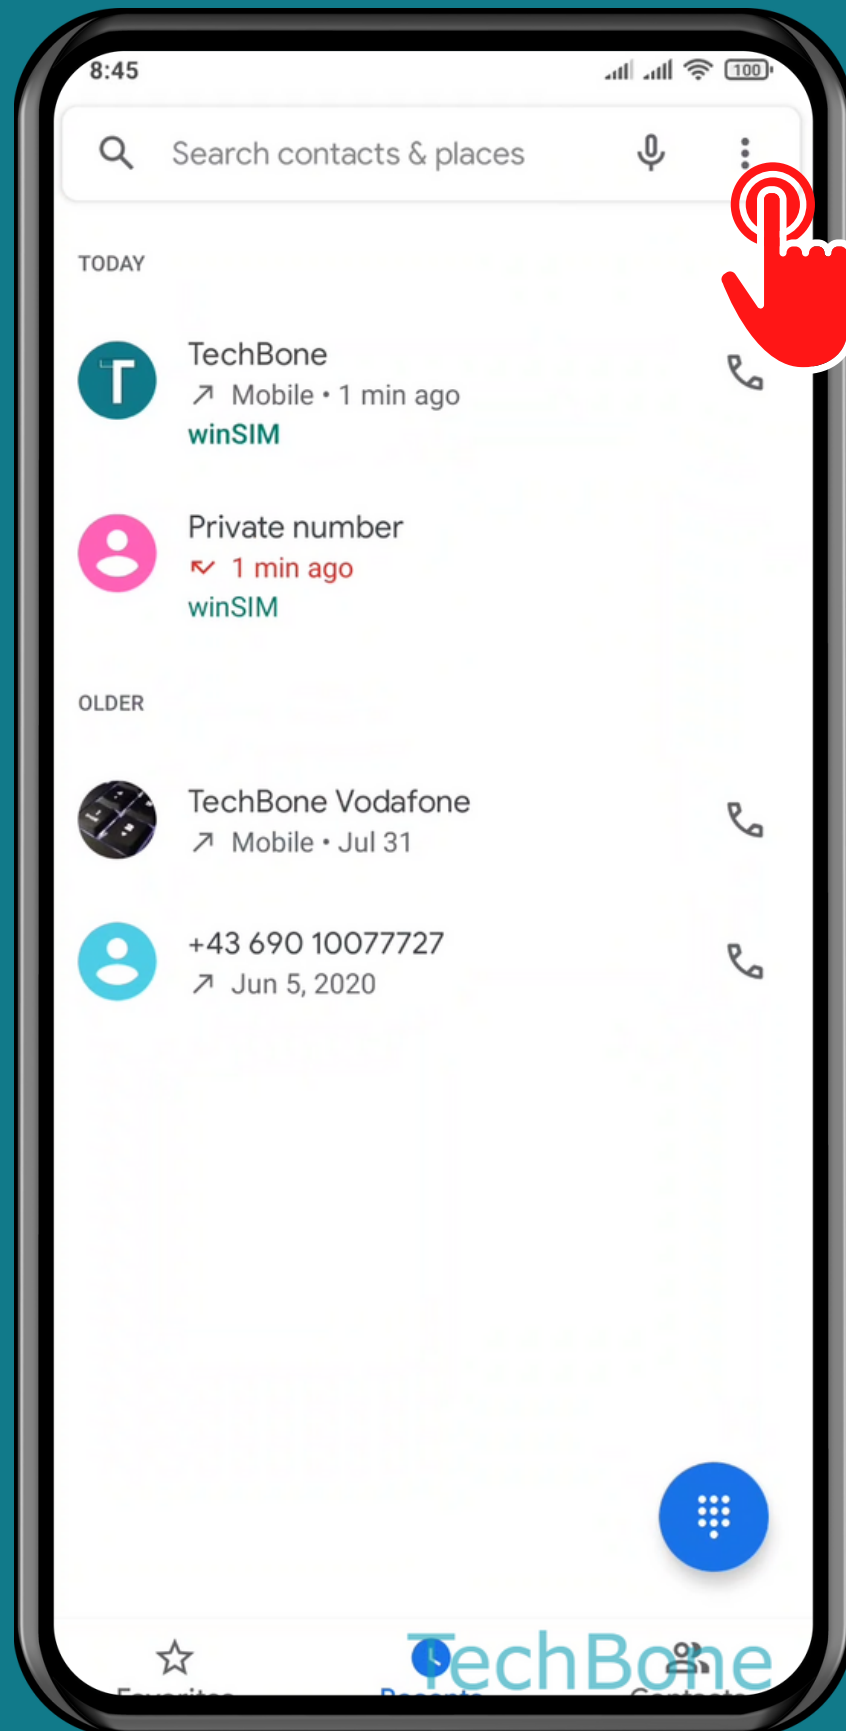

XIAOMI

Phone - Android 11 - MIUI 12

HOW TO TURN ON/OFF AUTO-ANSWER FOR INCOMING CALLS

Tap on
Phone

Open the Menu

Tap on Settings

Tap on Calling accounts

Tap on Auto-answer