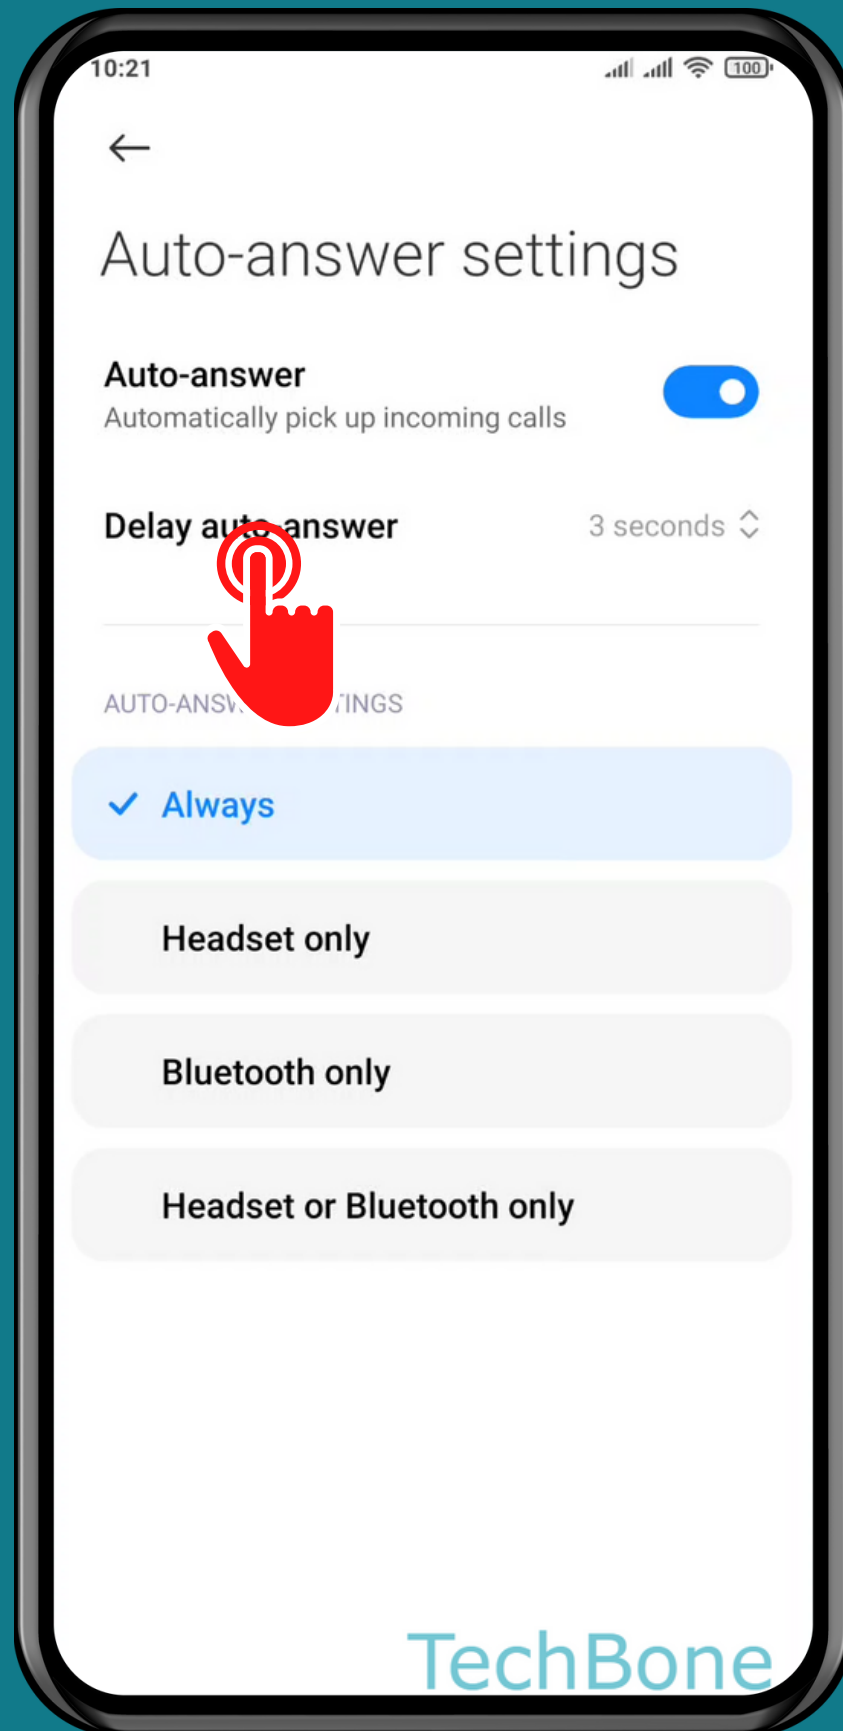

Set the Delay