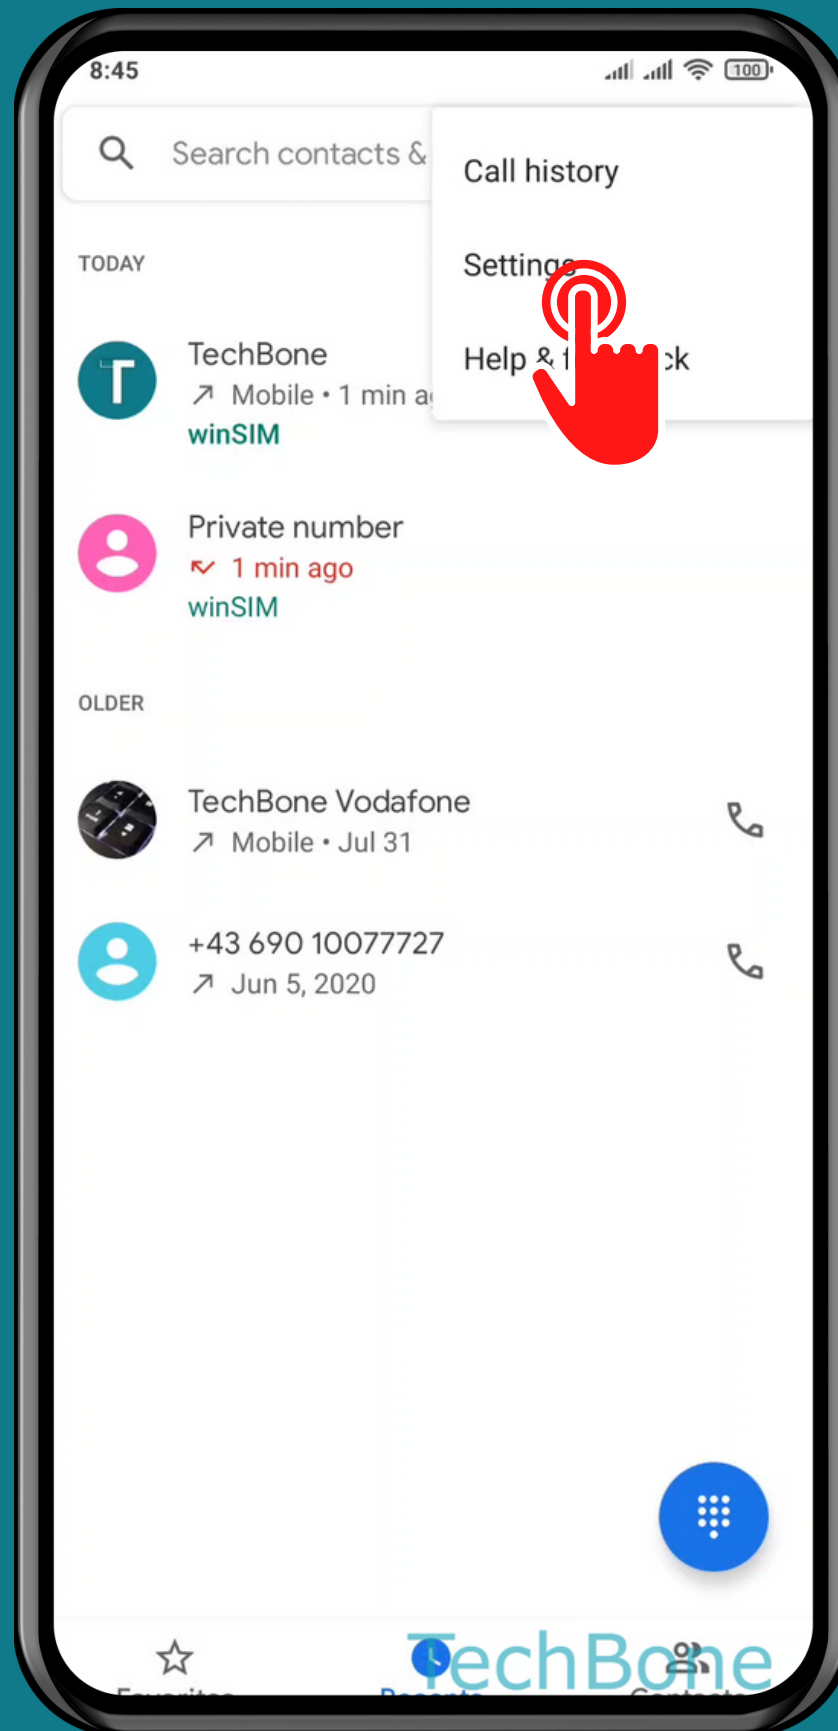

XIAOMI

Phone - Android 11 - MIUI 12

HOW TO TURN ON/OFF AUTO-ANSWER FOR INCOMING CALLS

Tap on
Phone

Open the Menu

Tap on Settings

Tap on Calling accounts

Tap on Auto-answer