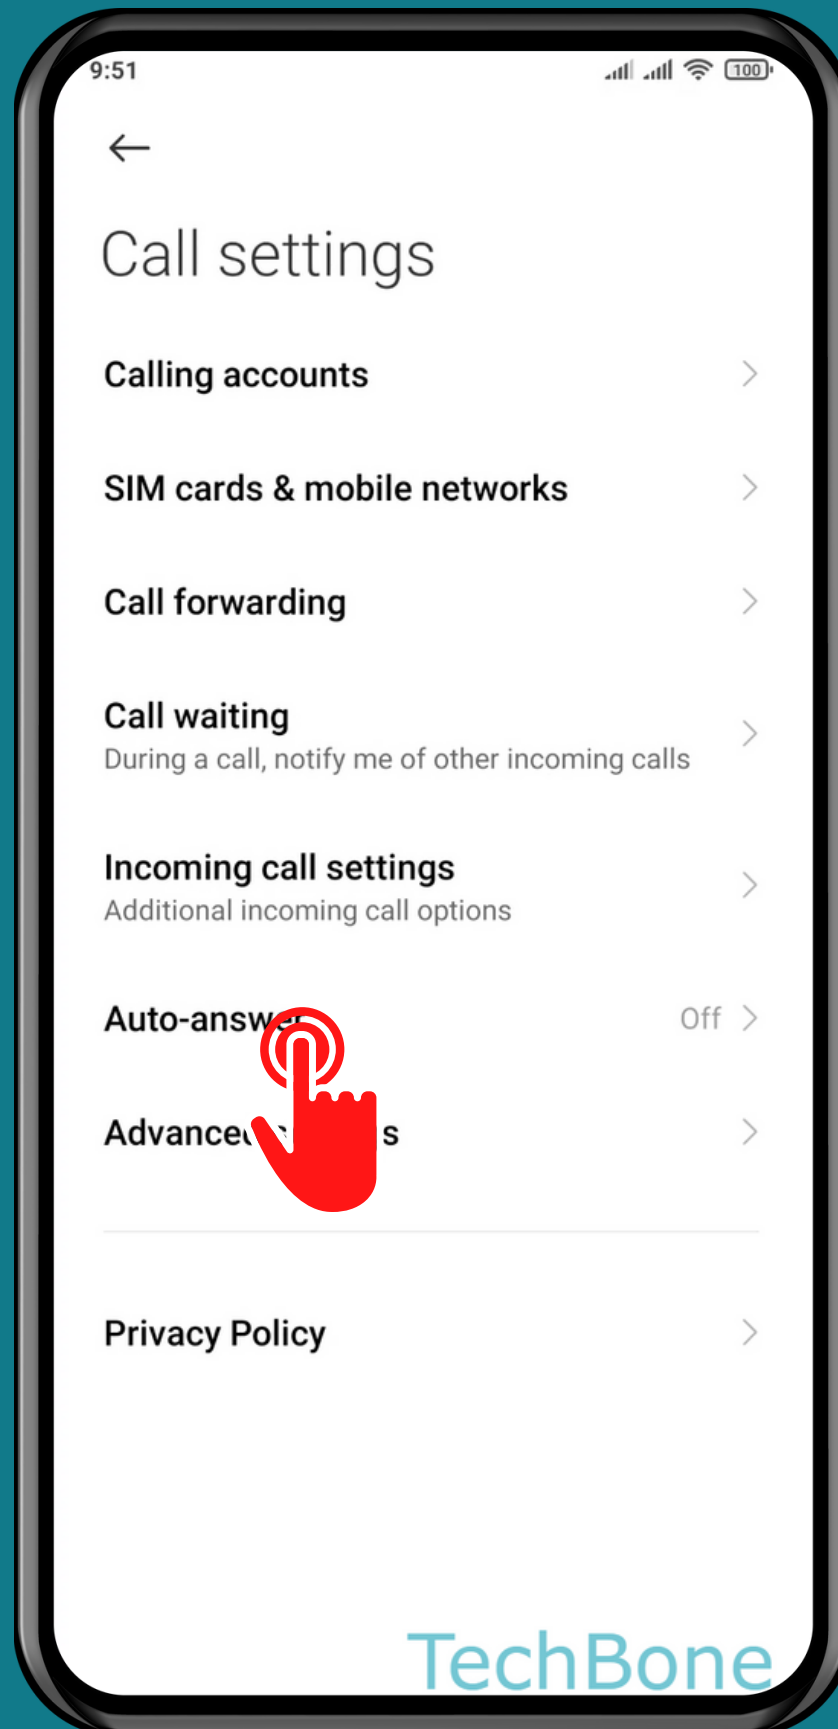

XIAOMI

Phone - Android 11 - MIUI 12

HOW TO TURN ON/OFF AUTO-ANSWER FOR INCOMING CALLS

Tap on
Phone

Open the Menu

Tap on Settings

Tap on Calling accounts

Tap on Auto-answer

Turn On/Off Auto-answer

Set the Delay

Done!