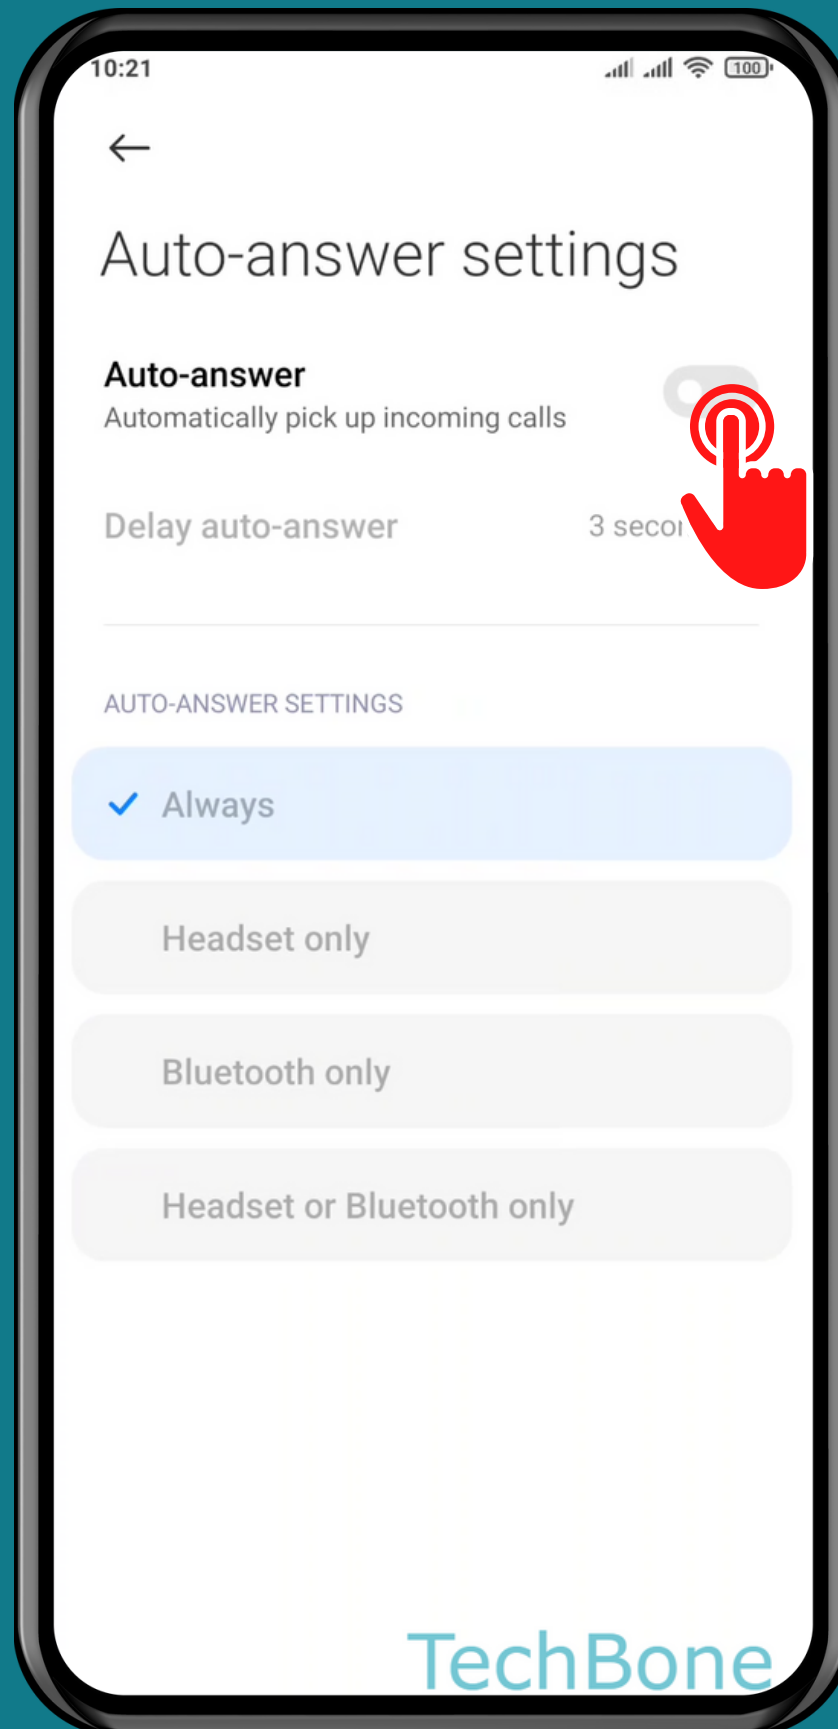

XIAOMI

Phone - Android 11 - MIUI 12

HOW TO TURN ON/OFF AUTO-ANSWER FOR INCOMING CALLS

Tap on
Phone

Open the Menu

Tap on Settings

Tap on Calling accounts

Tap on Auto-answer