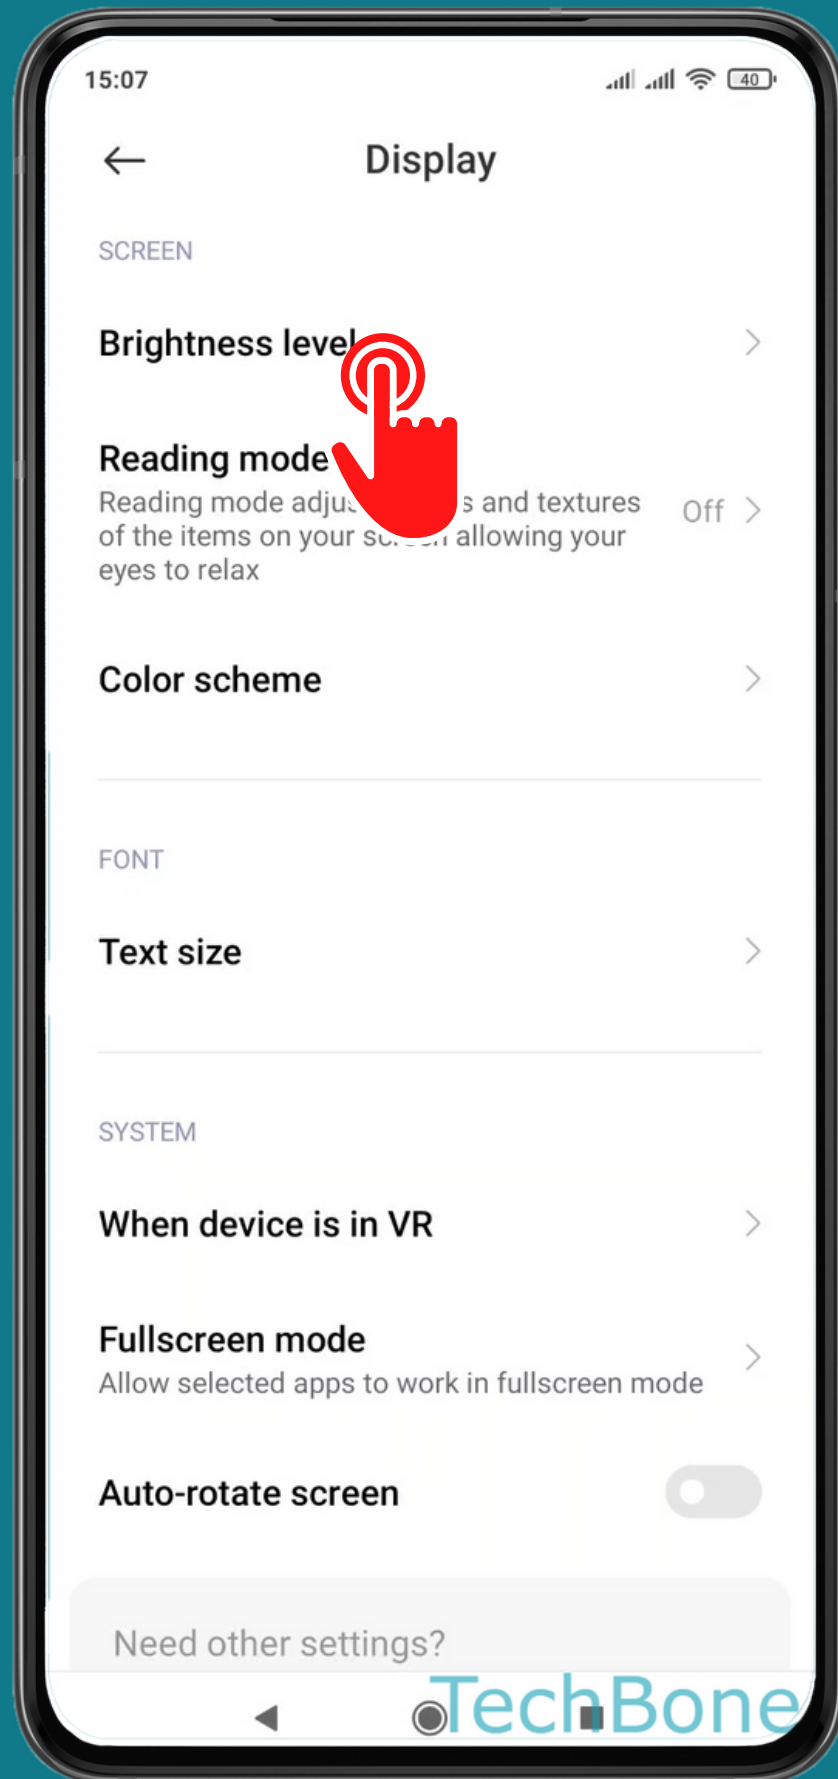

XIAOMI

Android 11 - MIUI 12

HOW TO TURN ON/OFF AUTOMATIC BRIGHTNESS

Tap on **Settings**

Tap on **Display**

Tap on
Brightness level

Turn On/Off Automatic brightness

Done!