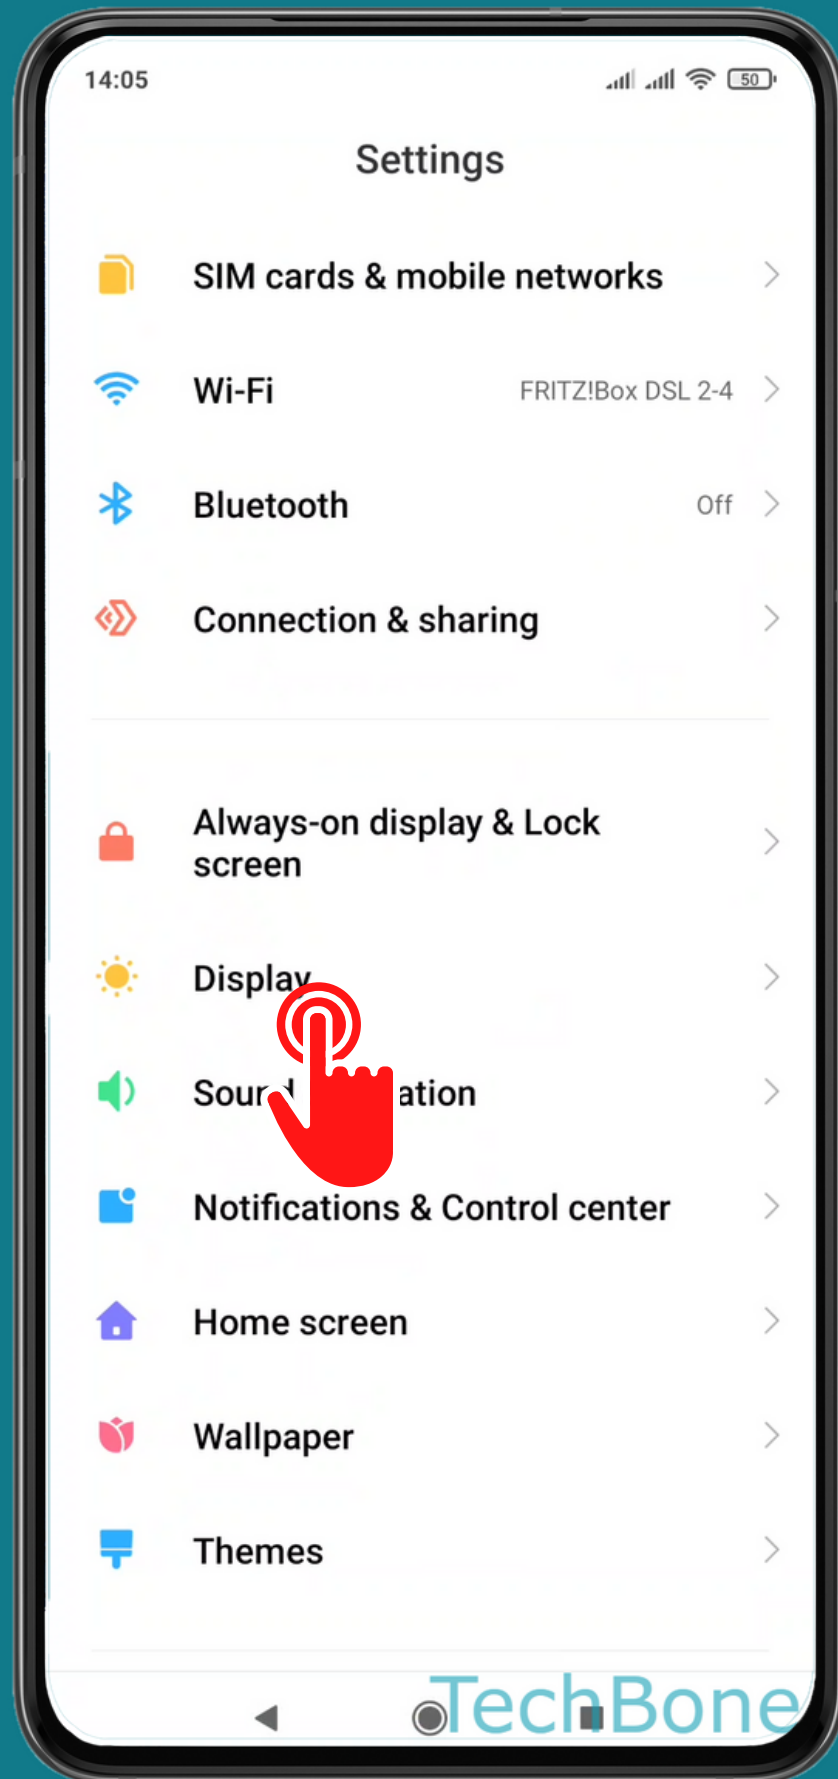

XIAOMI

Android 11 - MIUI 12

HOW TO TURN ON/OFF AUTOMATIC BRIGHTNESS

Tap on **Settings**

Tap on **Display**

Tap on
Brightness level

Turn On/Off Automatic brightness

Done!