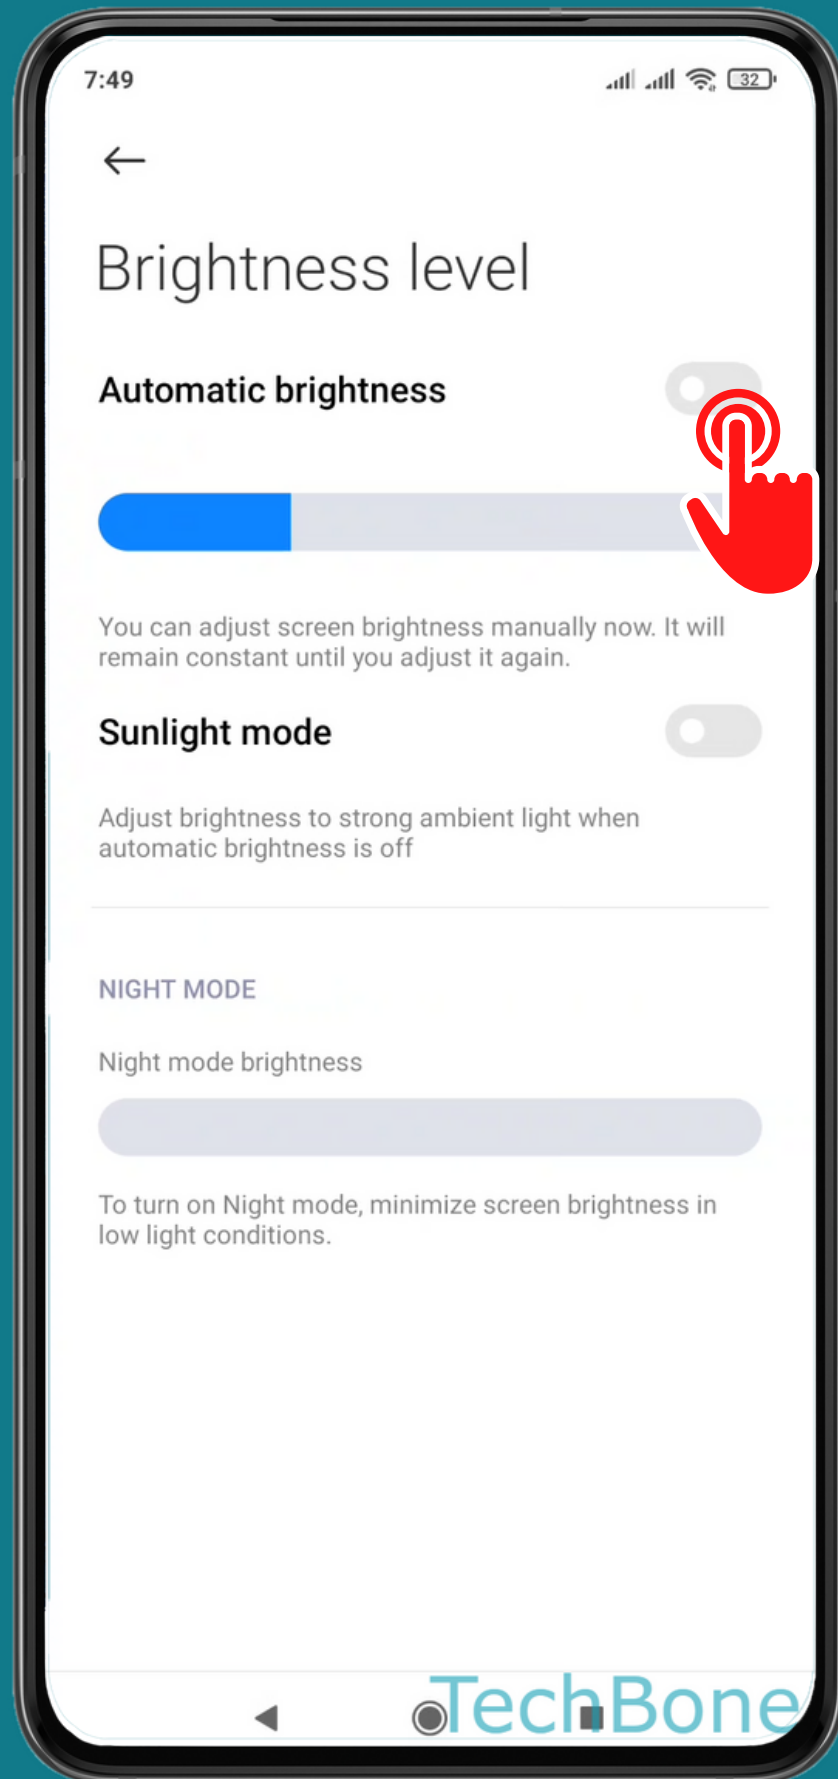

XIAOMI

Android 11 - MIUI 12

HOW TO TURN ON/OFF AUTOMATIC BRIGHTNESS

Tap on **Settings**

Tap on **Display**

Tap on
Brightness level

Turn On/Off Automatic brightness

Done!