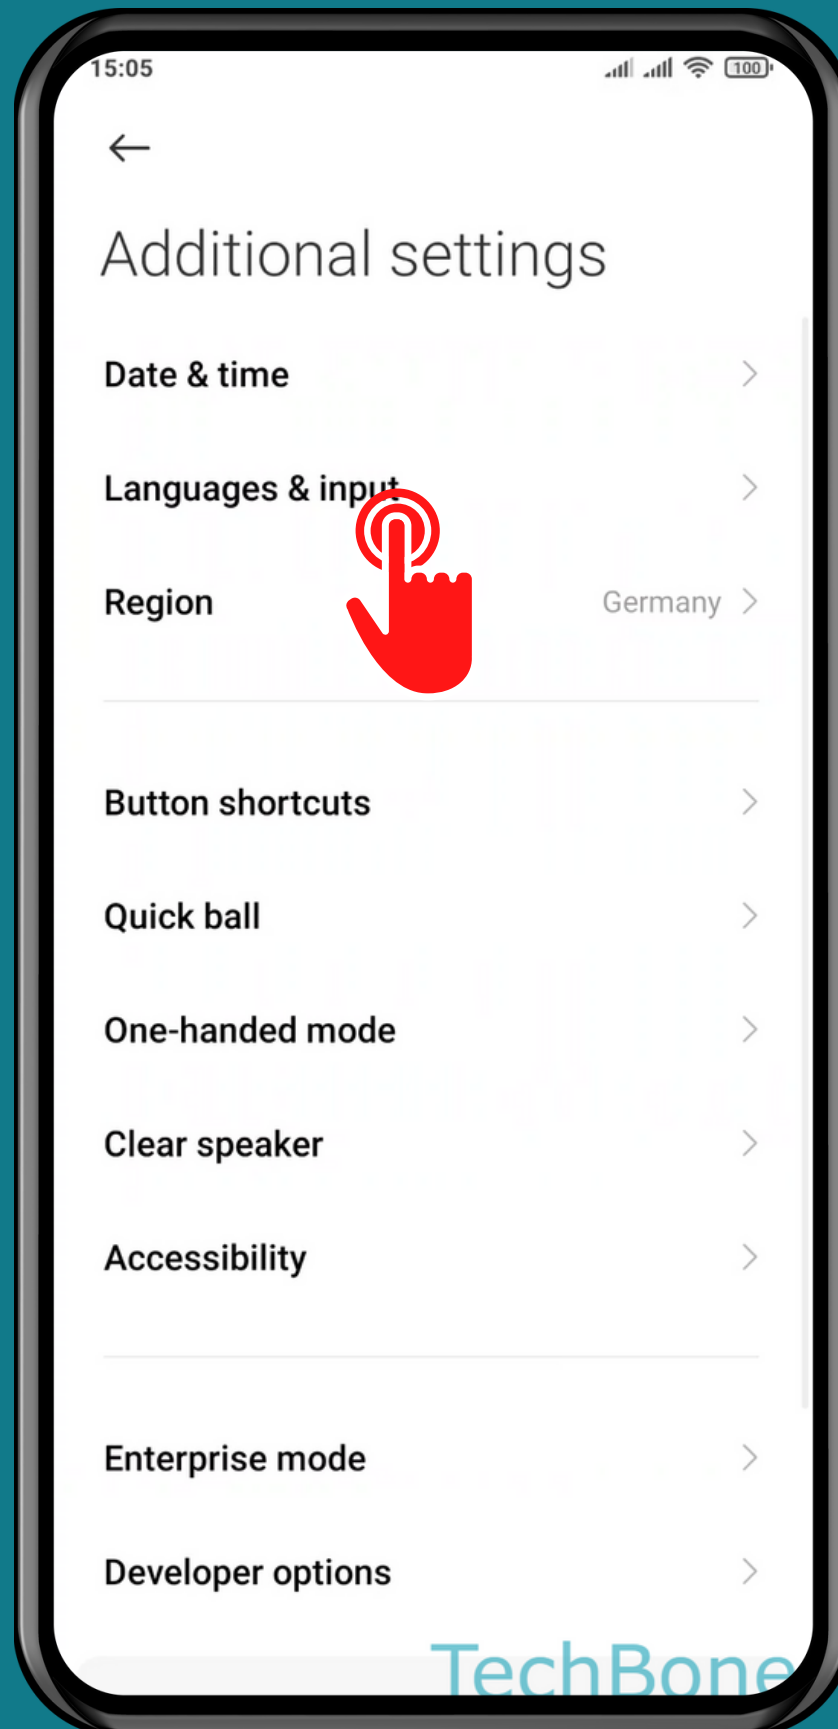

XIAOMI

Android 11 - MIUI 12

HOW TO TURN ON/OFF AUTO-CAPITALIZATION

Tap on **Settings**

Tap on Additional settings

Tap on Languages & input

Tap on
Manage keyboards

Tap on **Settings**