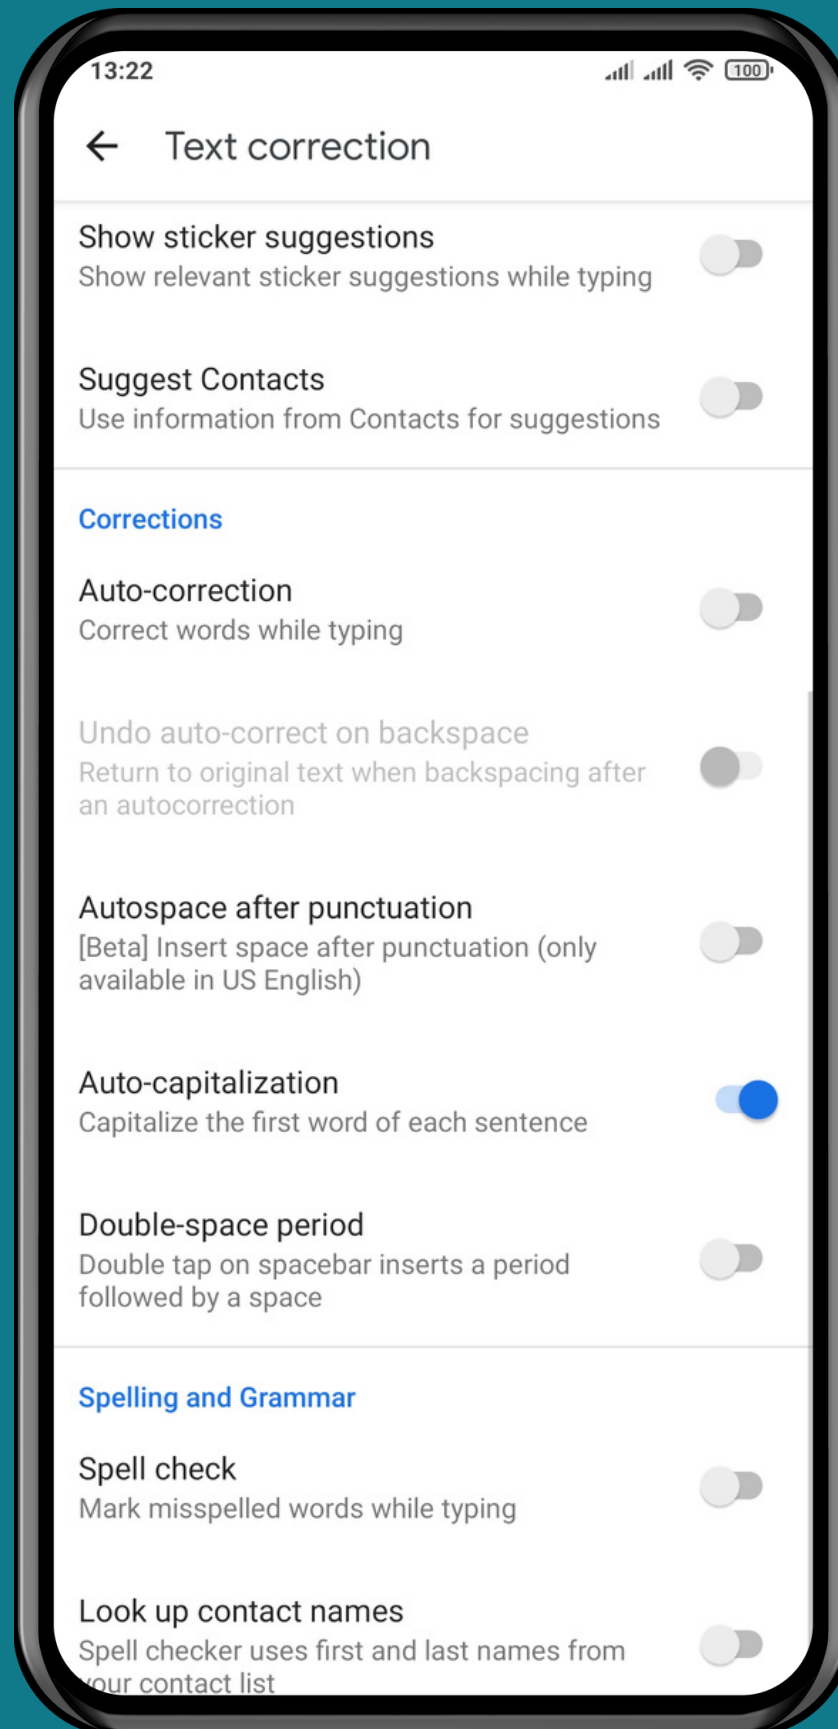

XIAOMI

Android 11 - MIUI 12

HOW TO TURN ON/OFF AUTO-CAPITALIZATION

Tap on **Settings**

Tap on Additional settings

Tap on Languages & input

Tap on
Manage keyboards

Tap on **Settings**