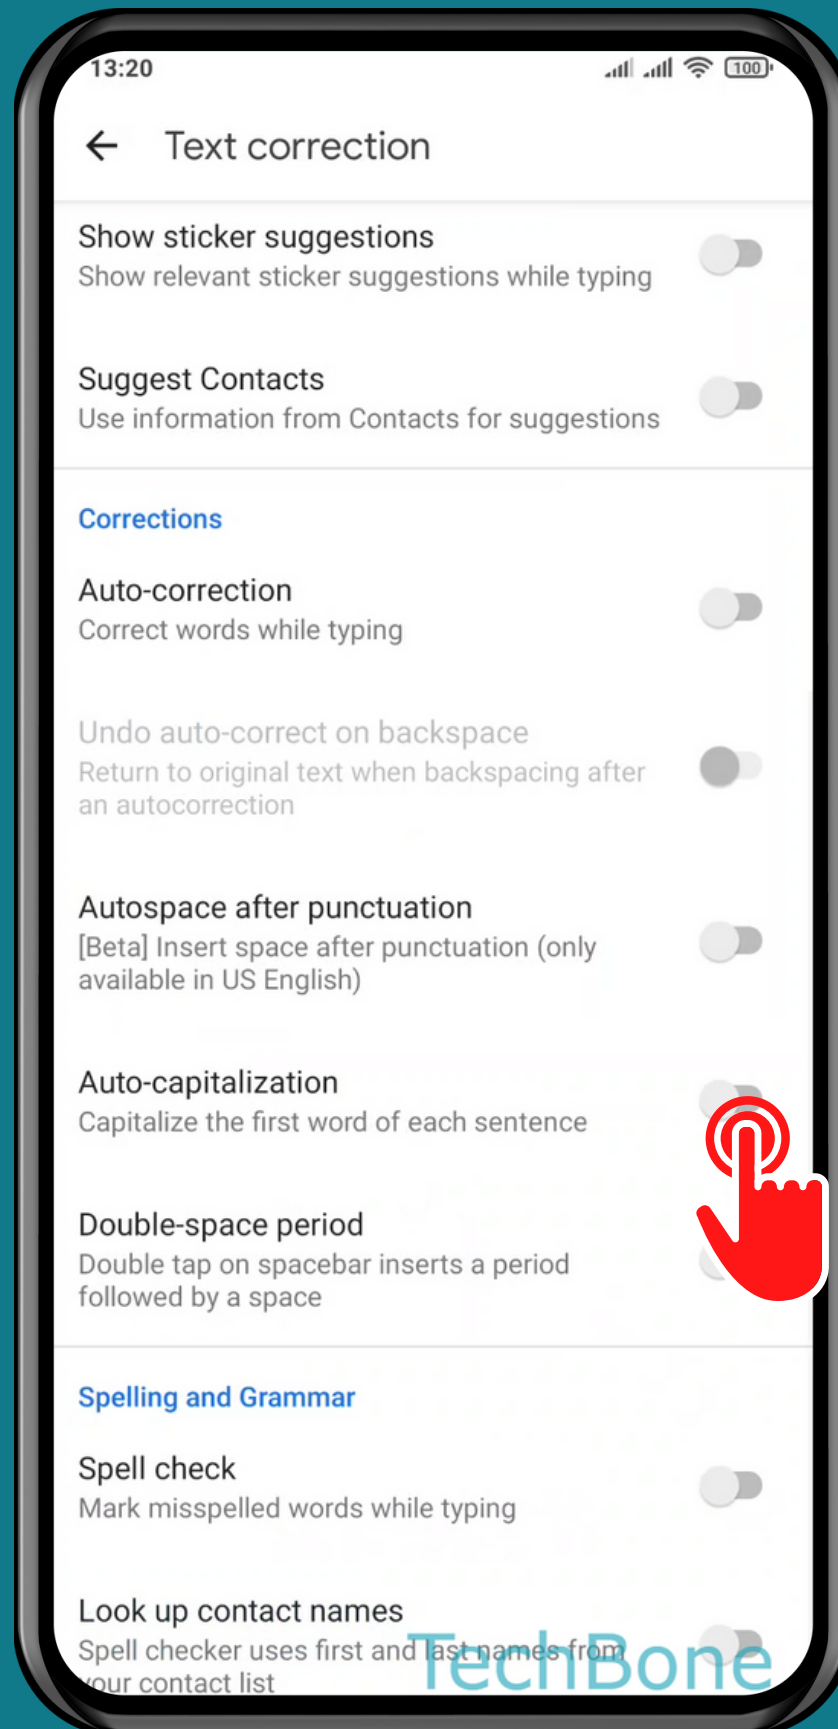

Turn On/Off Auto-capitalization