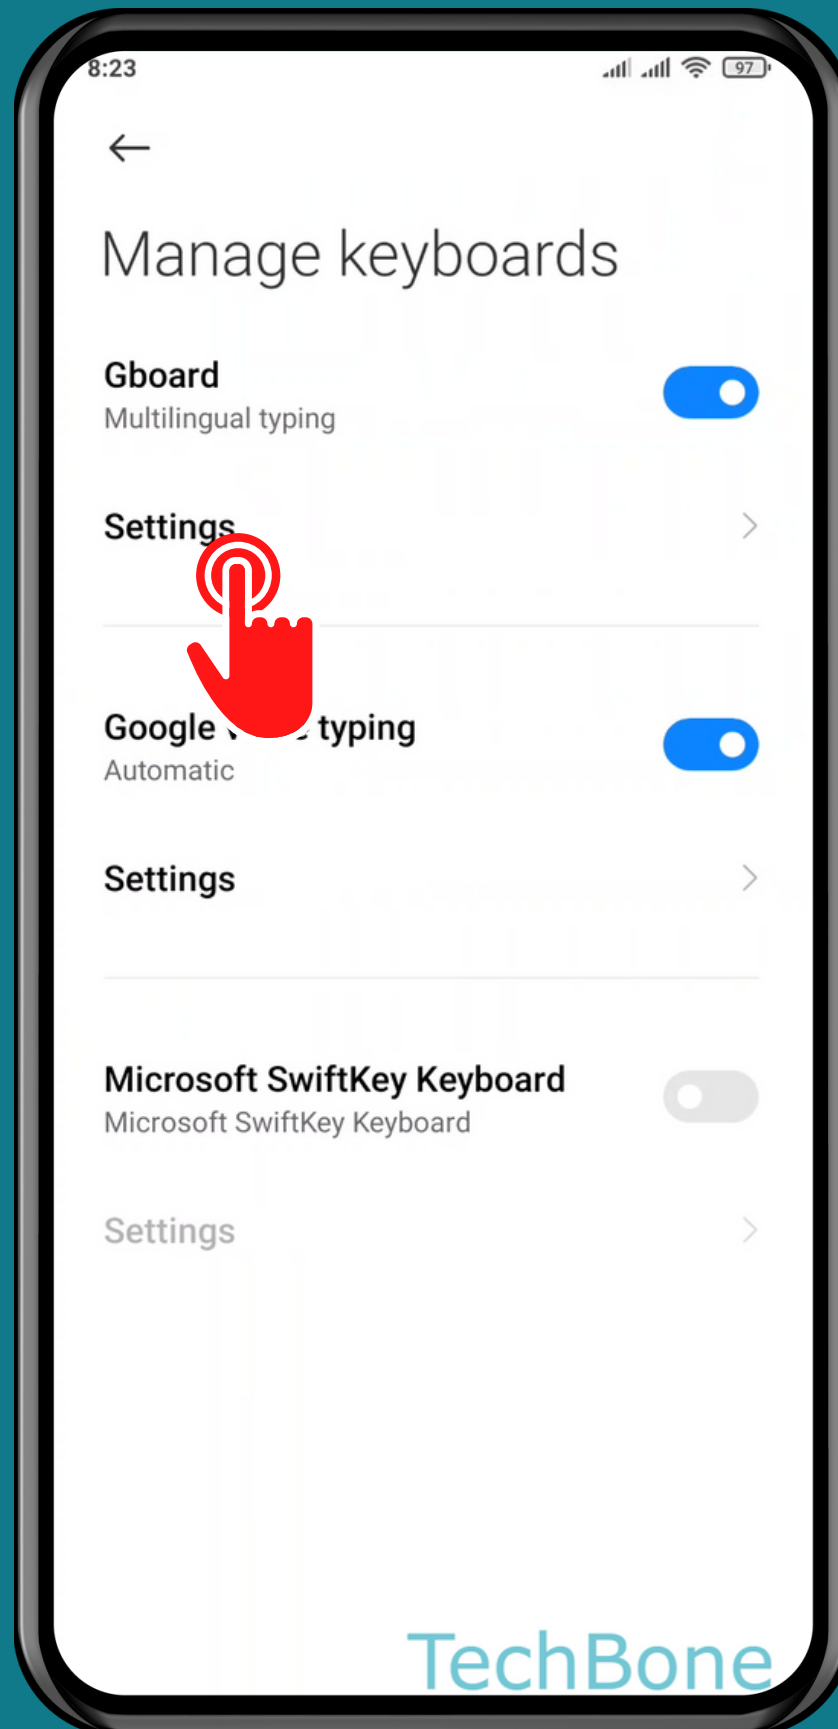

XIAOMI

Android 11 - MIUI 12

HOW TO TURN ON/OFF AUTO-CAPITALIZATION

Tap on **Settings**

Tap on Additional settings

Tap on Languages & input

Tap on
Manage keyboards

Tap on **Settings**

Tap on
Text correction

Turn On/Off Auto-capitalization

Done!