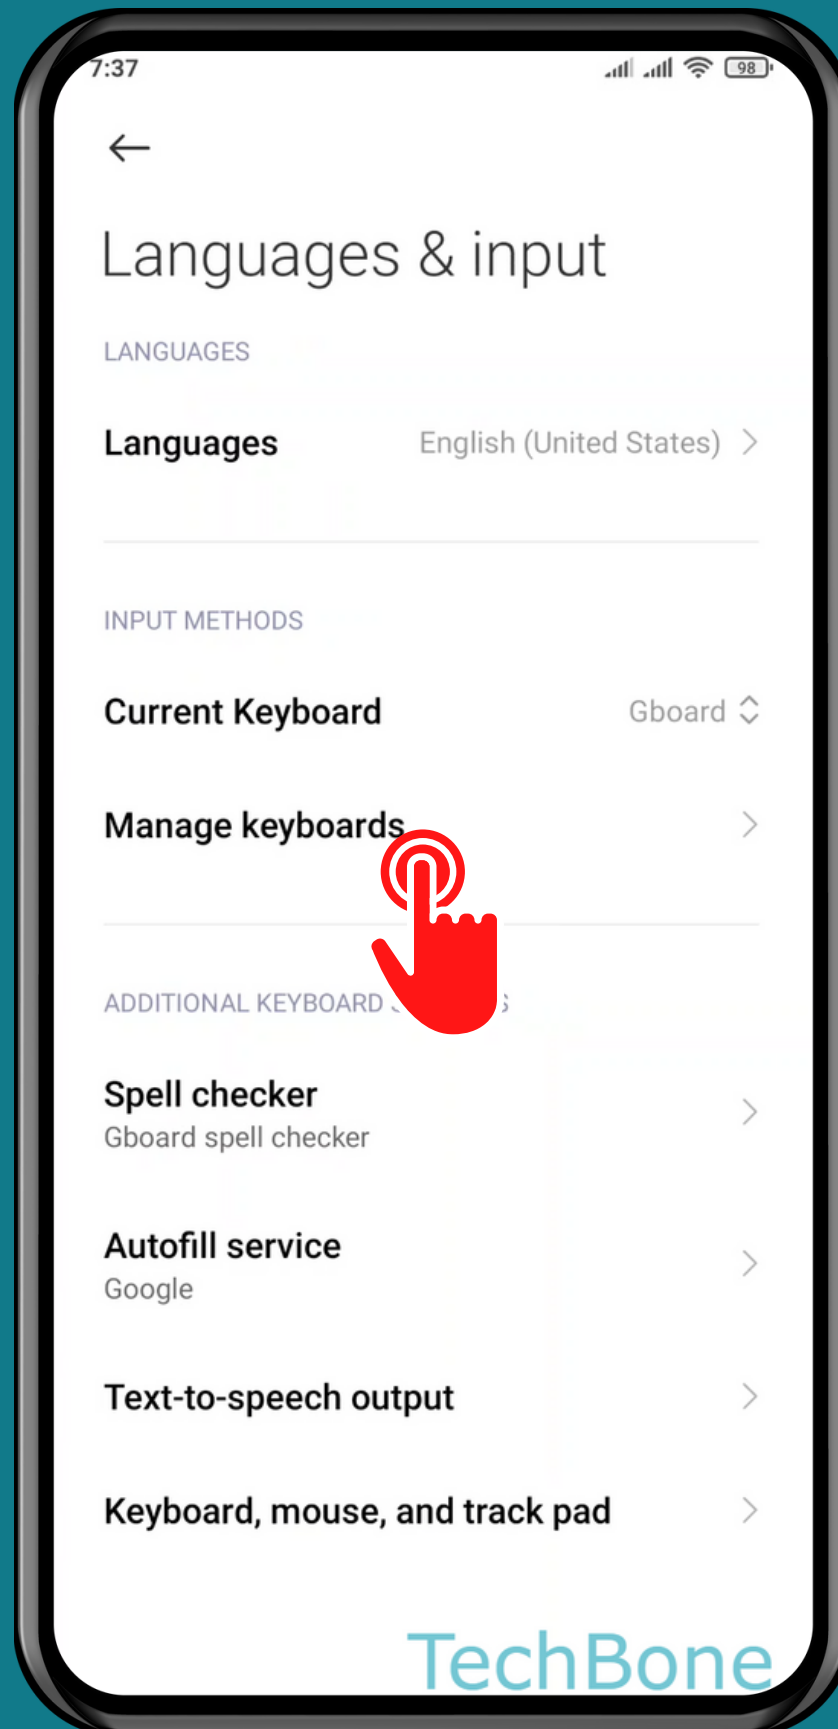

XIAOMI

Android 11 - MIUI 12

HOW TO TURN ON/OFF AUTO-CAPITALIZATION

Tap on **Settings**

Tap on Additional settings

Tap on Languages & input

Tap on
Manage keyboards

Tap on **Settings**

Tap on
Text correction

Turn On/Off Auto-capitalization

Done!