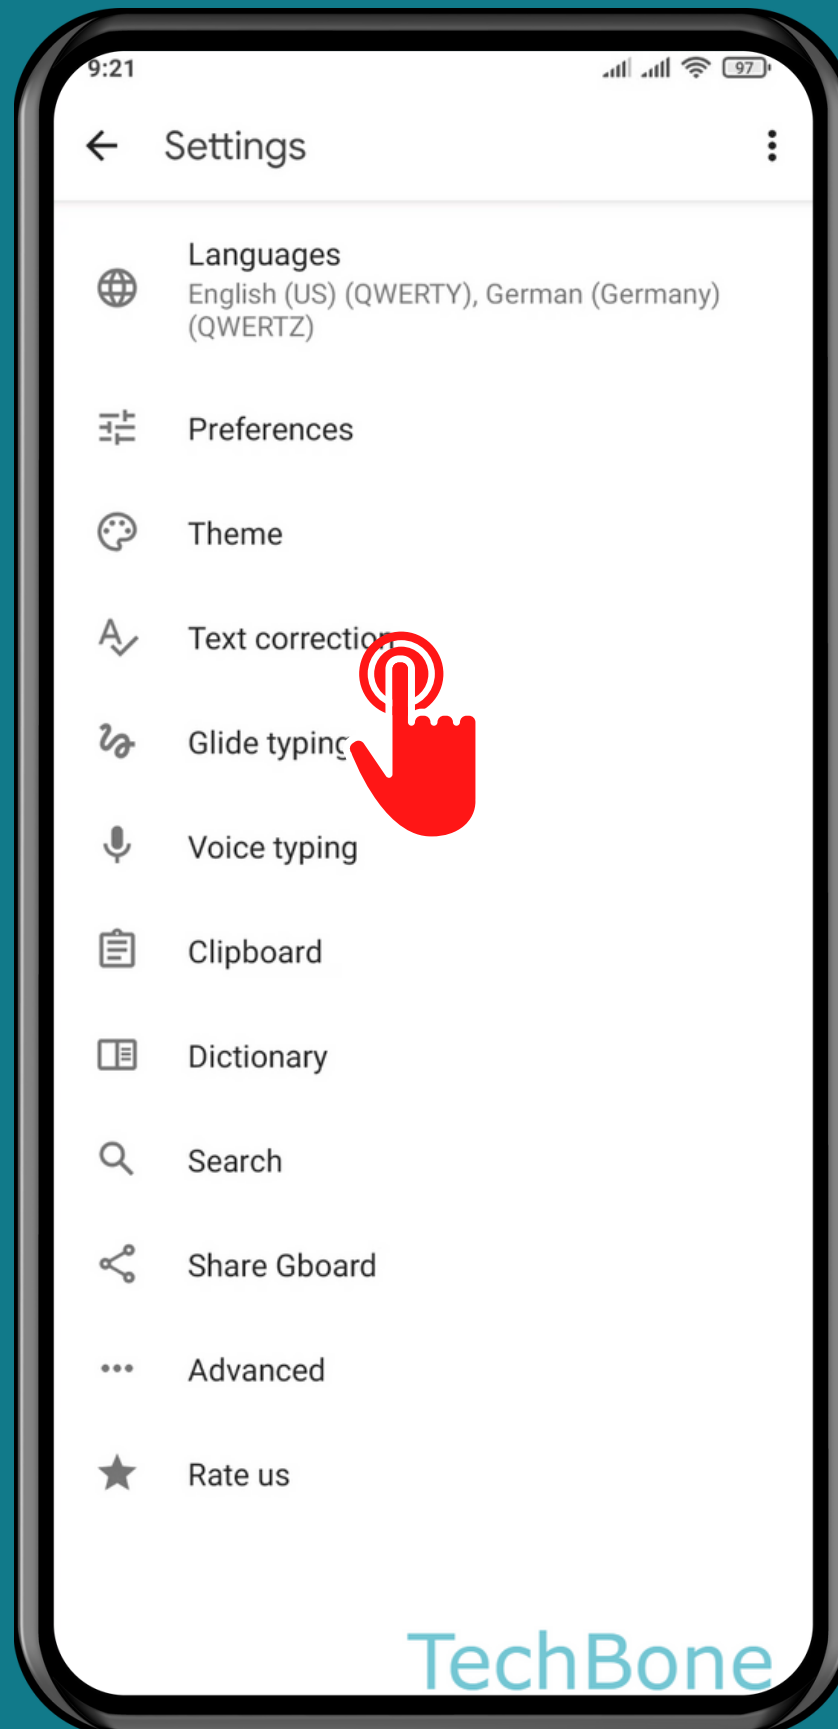

XIAOMI

Android 11 - MIUI 12

HOW TO TURN ON/OFF AUTO-CAPITALIZATION

Tap on **Settings**

Tap on Additional settings

Tap on Languages & input

Tap on
Manage keyboards

Tap on **Settings**