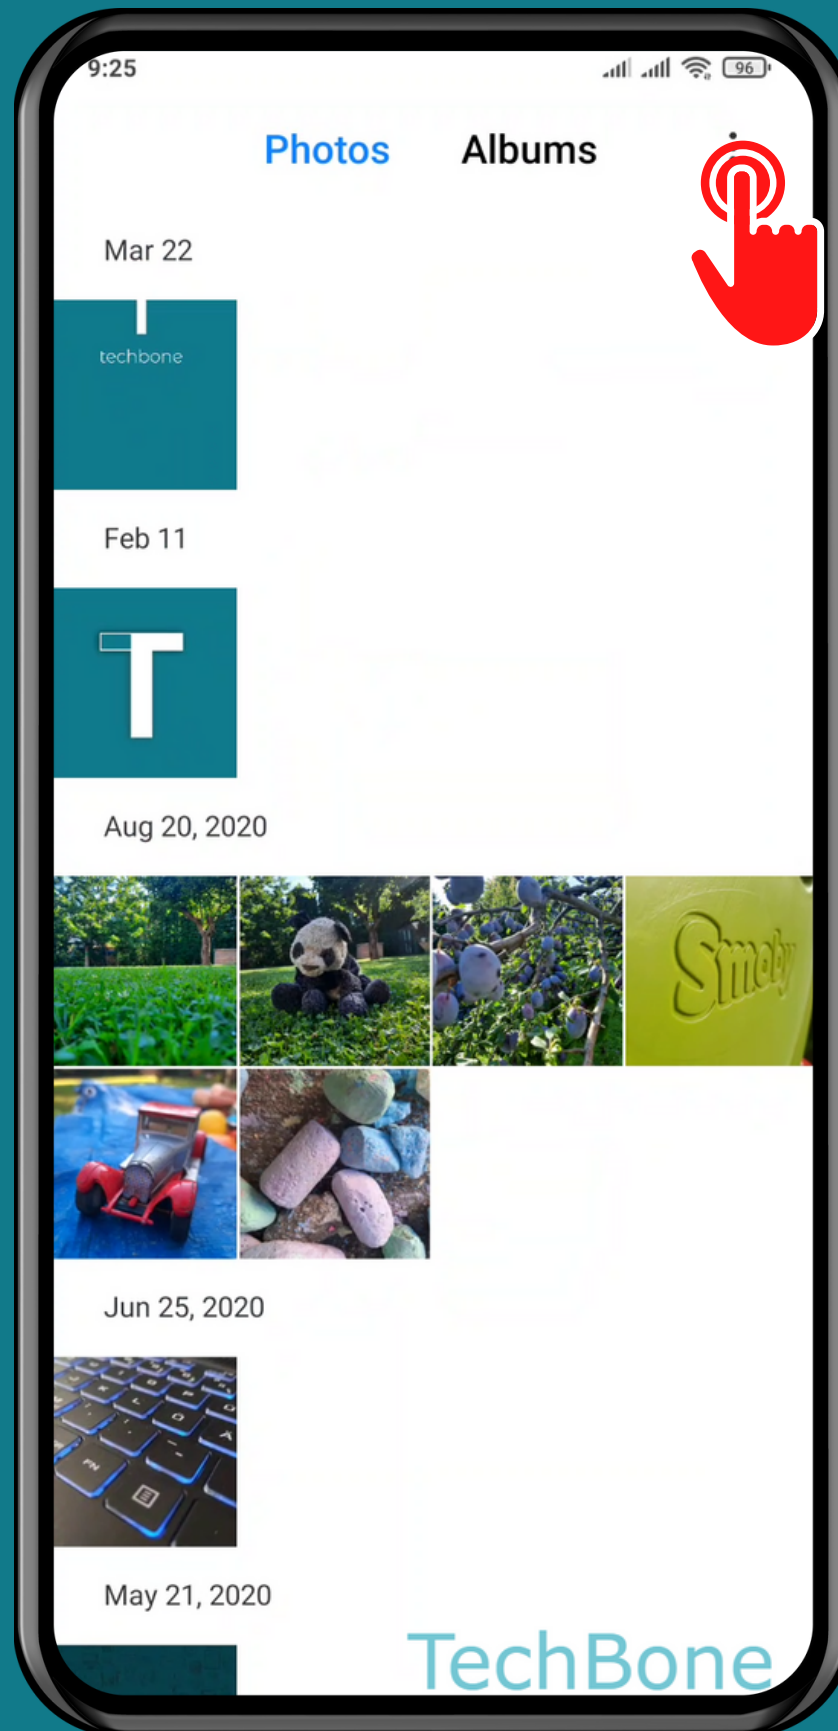

XIAOMI

Gallery - Android 11 - MIUI 12

HOW TO TURN ON/OFF AUTO-SYNC PHOTOS OR VIDEOS TO XIAOMI CLOUD

Tap on
Gallery

Open the Menu

Tap on Settings

Turn On/Off Sync automatically

Turn On/Off Only use Wi-Fi to sync photos and videos