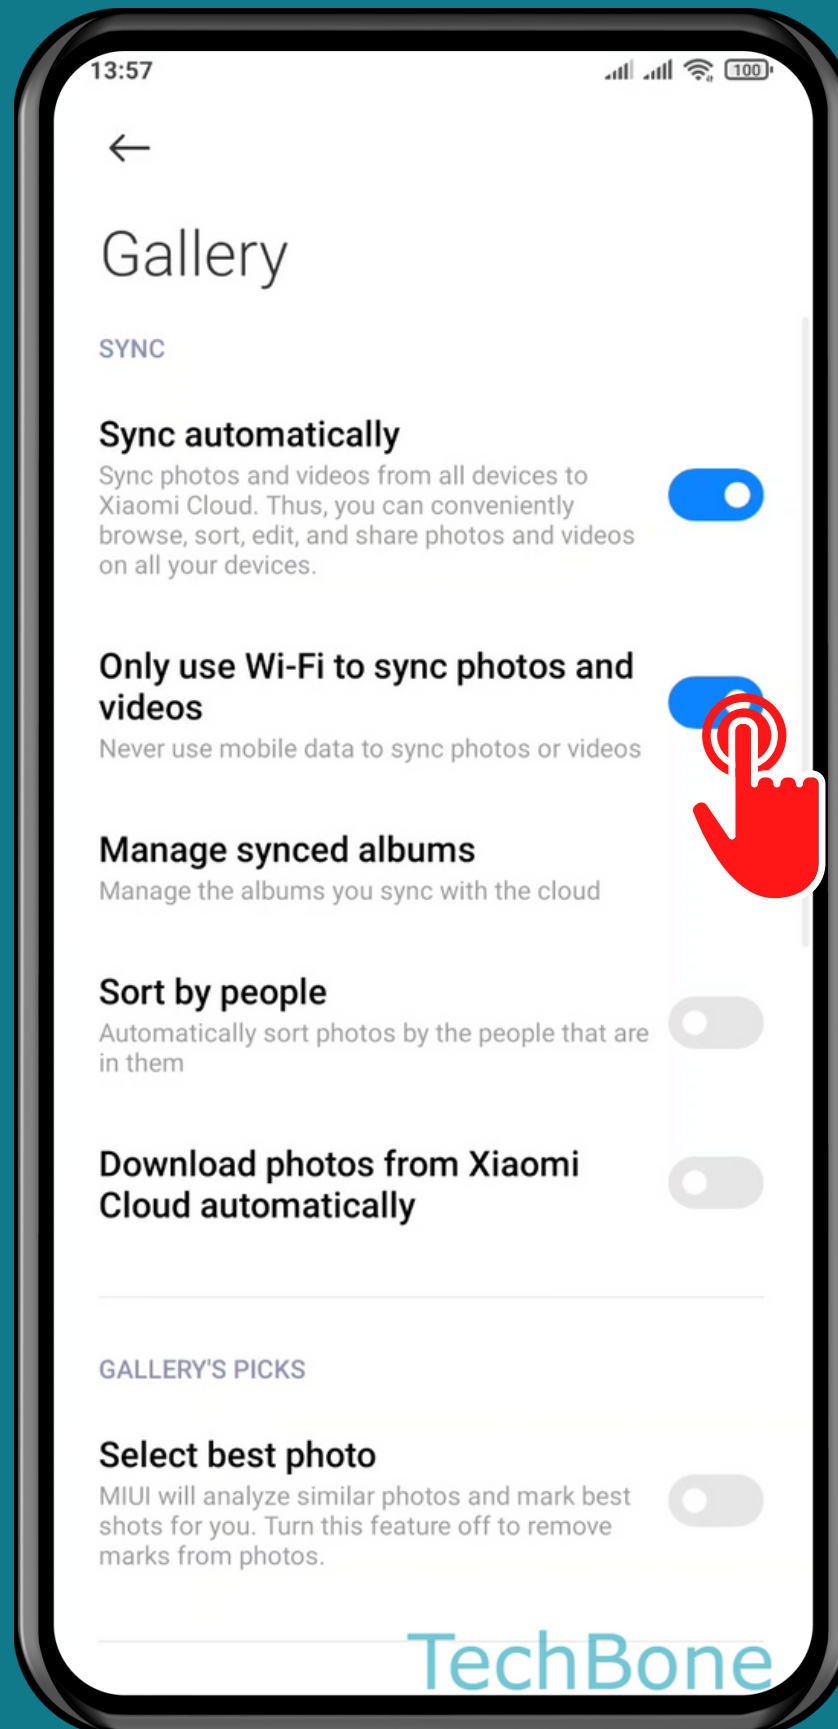

XIAOMI

Gallery - Android 11 - MIUI 12

HOW TO TURN ON/OFF AUTO-SYNC PHOTOS OR VIDEOS TO XIAOMI CLOUD

Tap on
Gallery

Open the Menu

Tap on Settings

Turn On/Off Sync automatically

Turn On/Off Only use Wi-Fi to sync photos and videos