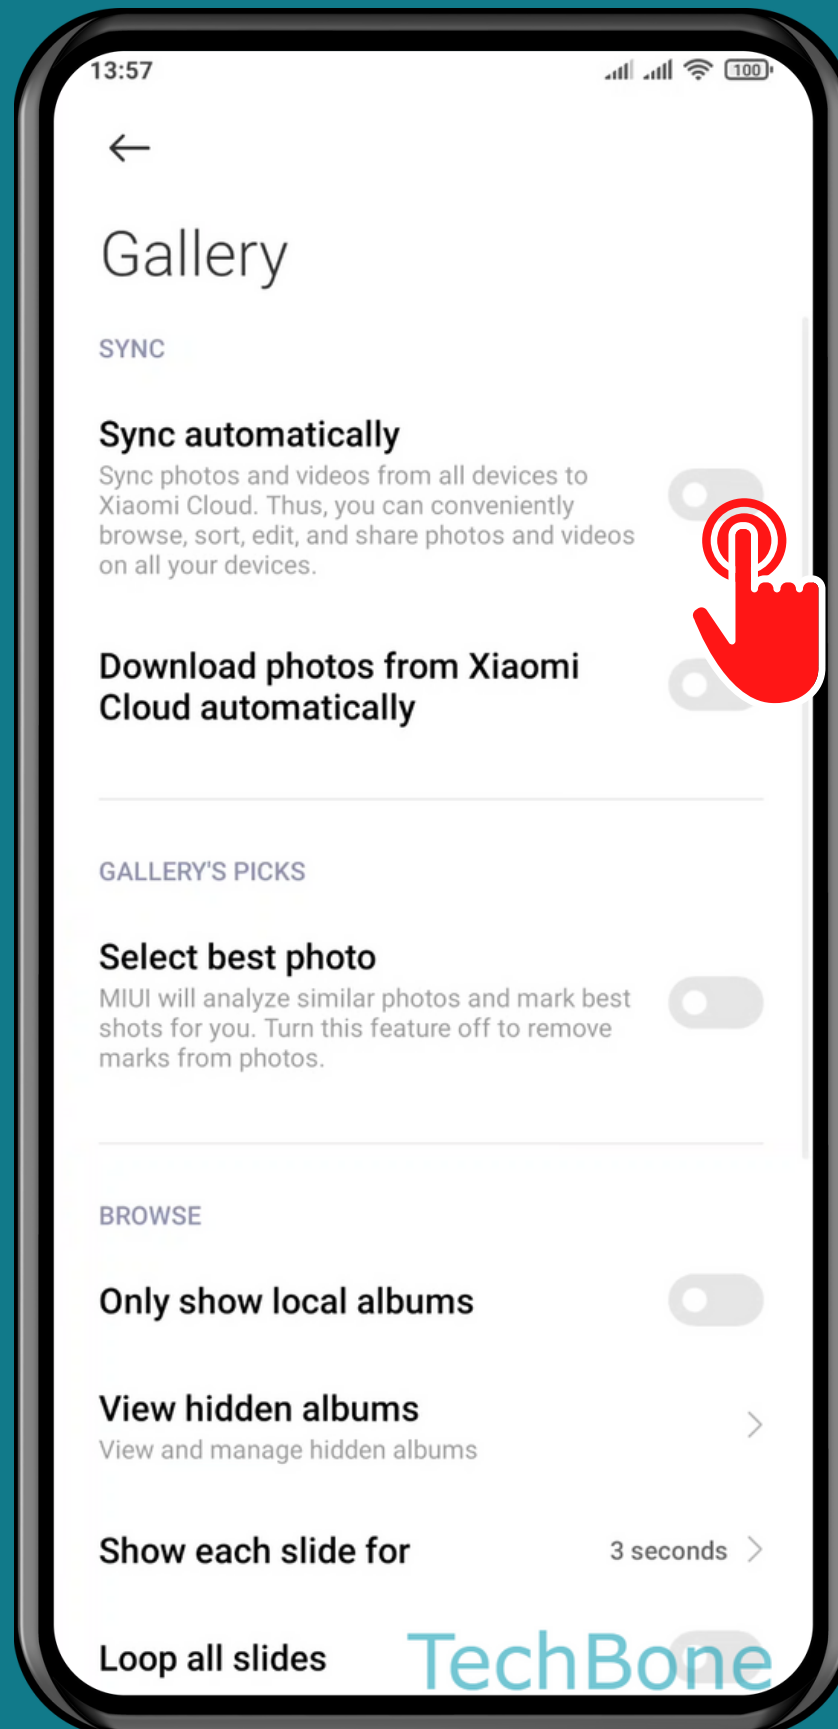

XIAOMI

Gallery - Android 11 - MIUI 12

HOW TO TURN ON/OFF AUTO-SYNC PHOTOS OR VIDEOS TO XIAOMI CLOUD

Tap on
Gallery

Open the Menu

Tap on Settings

Turn On/Off Sync automatically

Turn On/Off Only use Wi-Fi to sync photos and videos