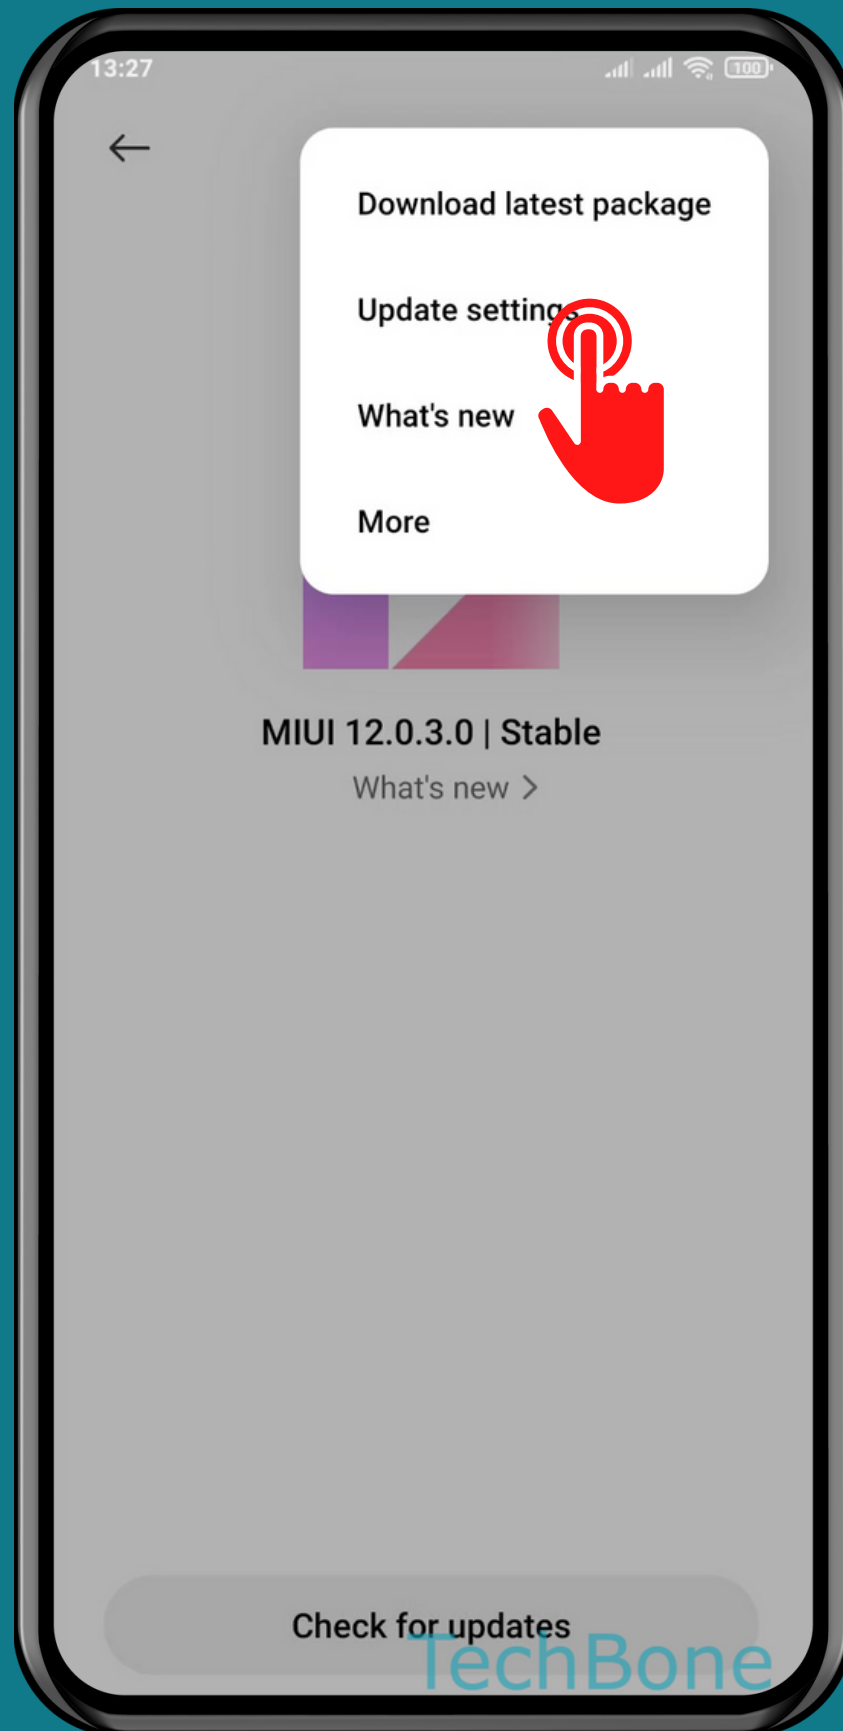

XIAOMI

Android 11 - MIUI 12

HOW TO TURN ON/OFF AUTO-UPDATE

Tap on **Settings**

Tap on
About phone

Tap on
MIUI version

Open the Menu

Tap on Update settings