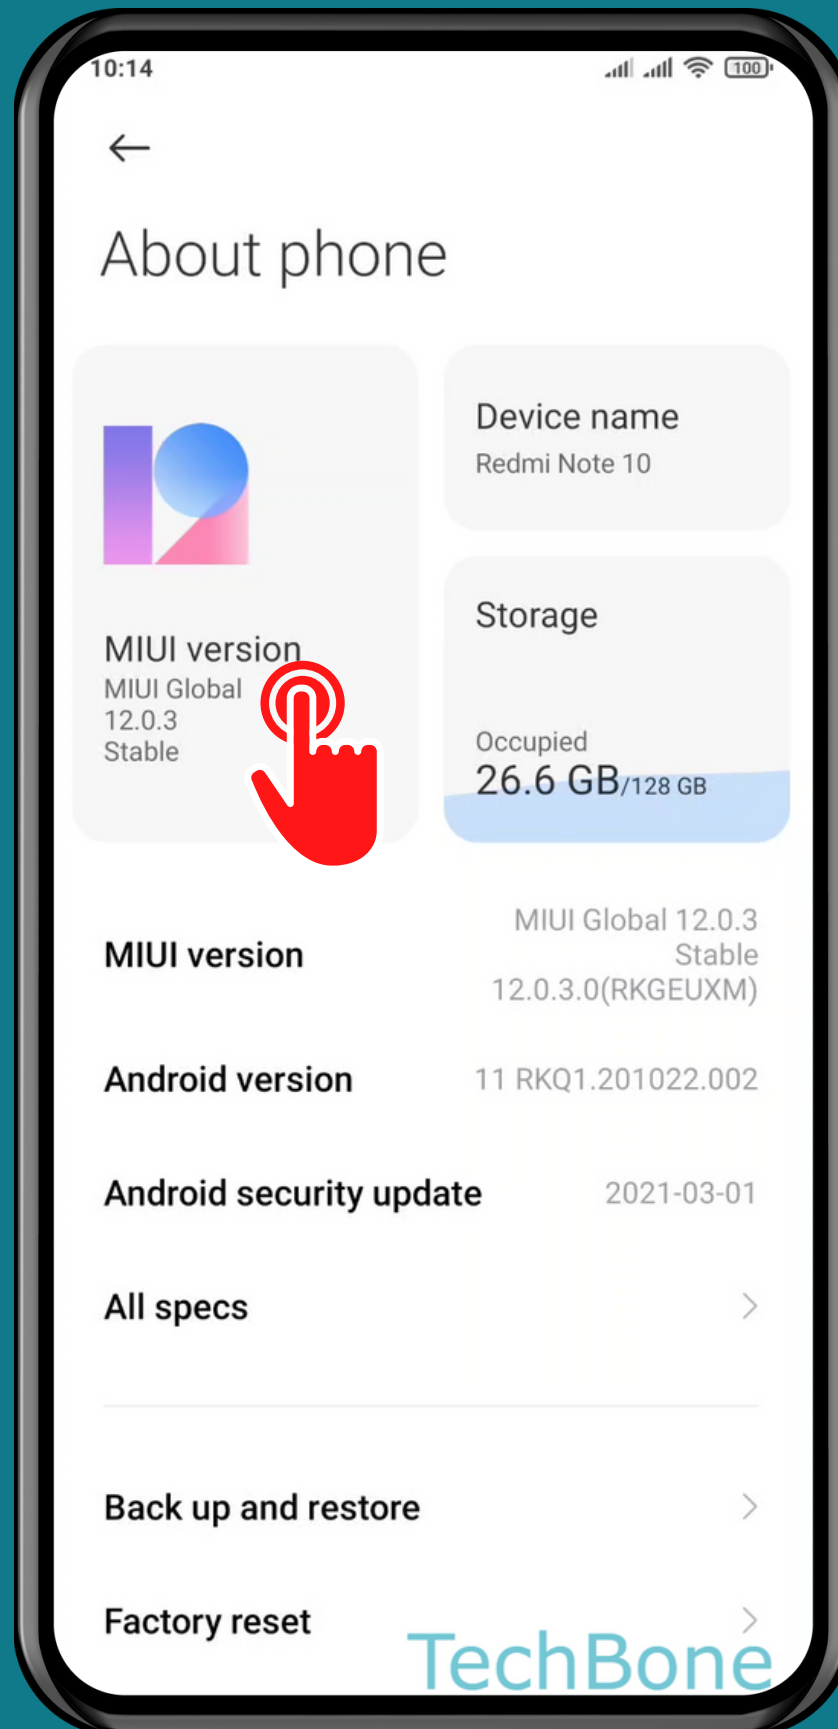

XIAOMI

Android 11 - MIUI 12

HOW TO TURN ON/OFF AUTO-UPDATE

Tap on **Settings**

Tap on
About phone

Tap on
MIUI version

Open the Menu

Tap on Update settings