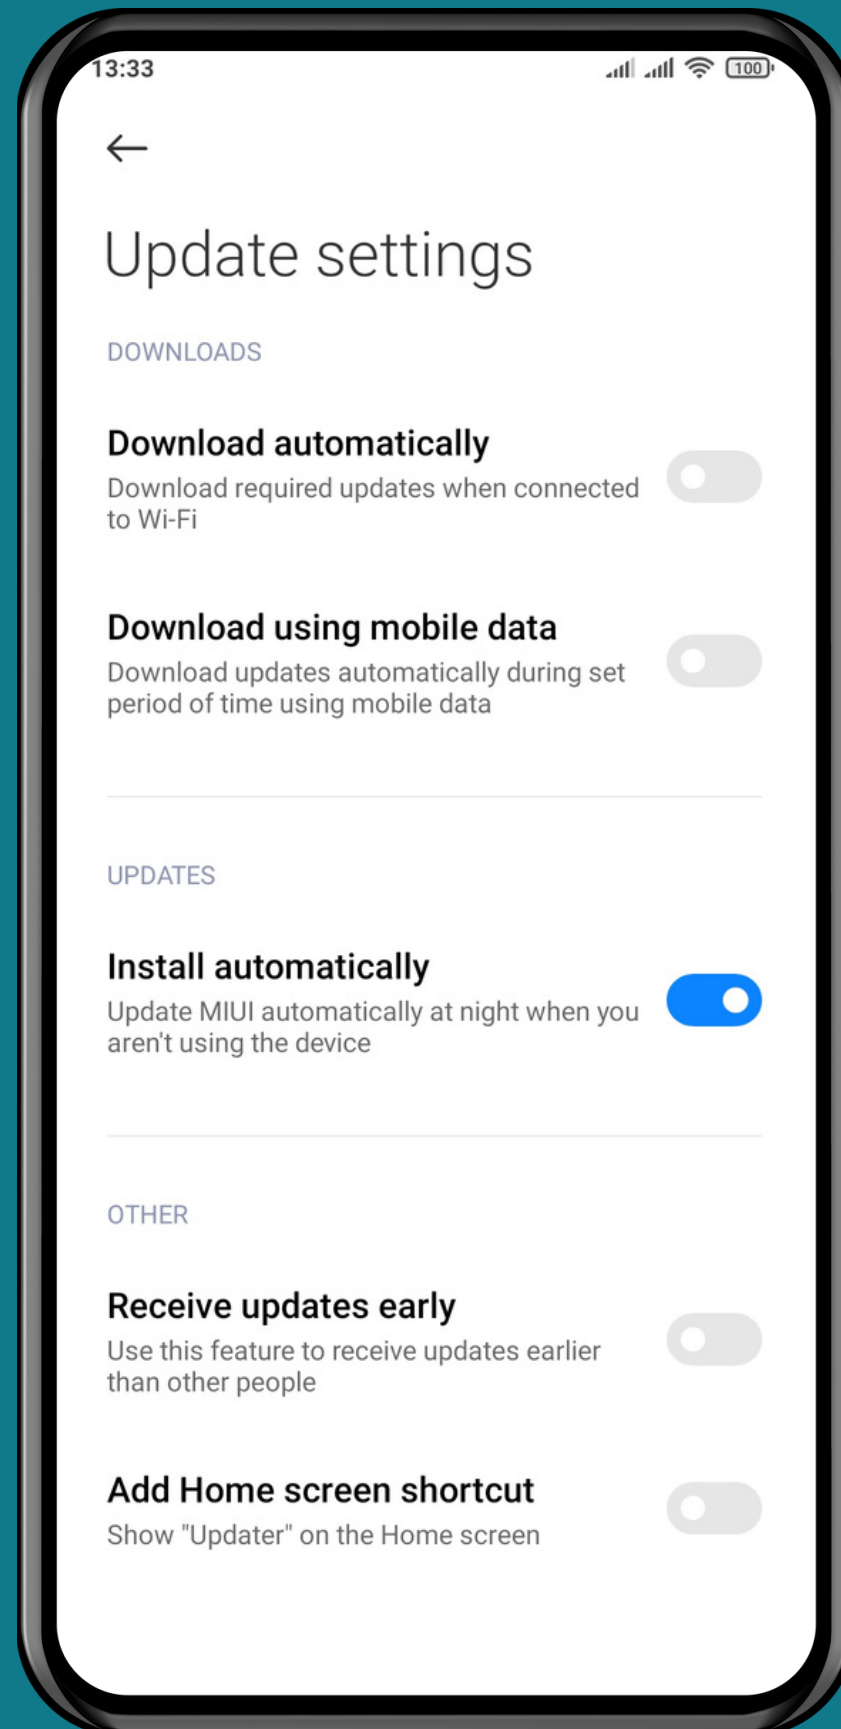

XIAOMI

Android 11 - MIUI 12

HOW TO TURN ON/OFF AUTO-UPDATE

Tap on **Settings**

Tap on
About phone

Tap on
MIUI version

Open the Menu

Tap on Update settings