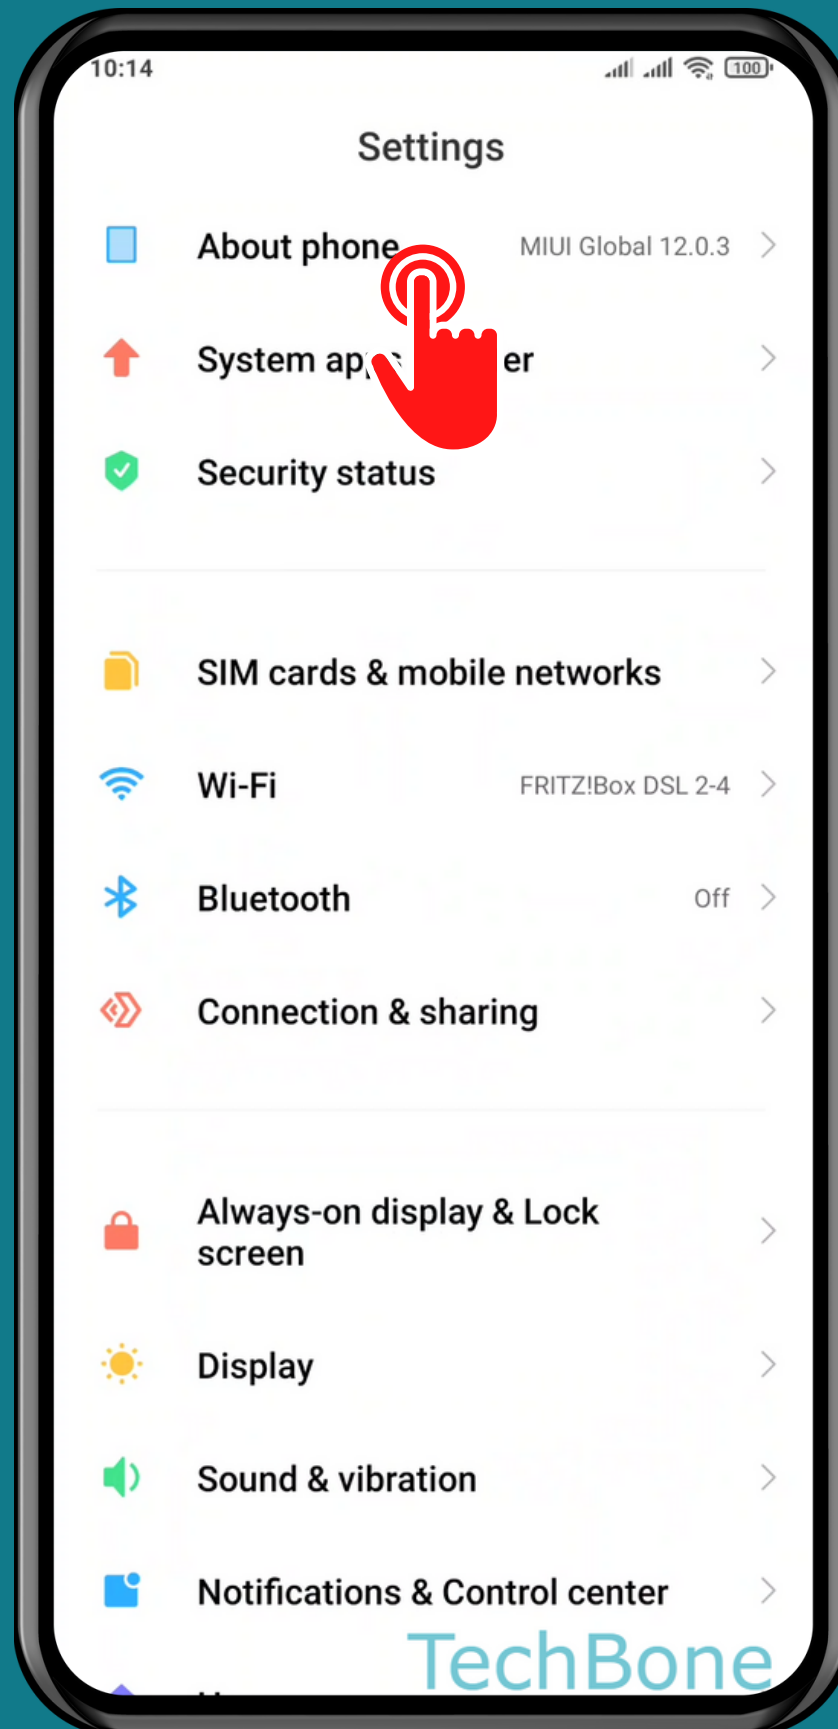

XIAOMI

Android 11 - MIUI 12

HOW TO TURN ON/OFF AUTO-UPDATE

Tap on **Settings**

Tap on
About phone

Tap on
MIUI version

Open the Menu

Tap on Update settings