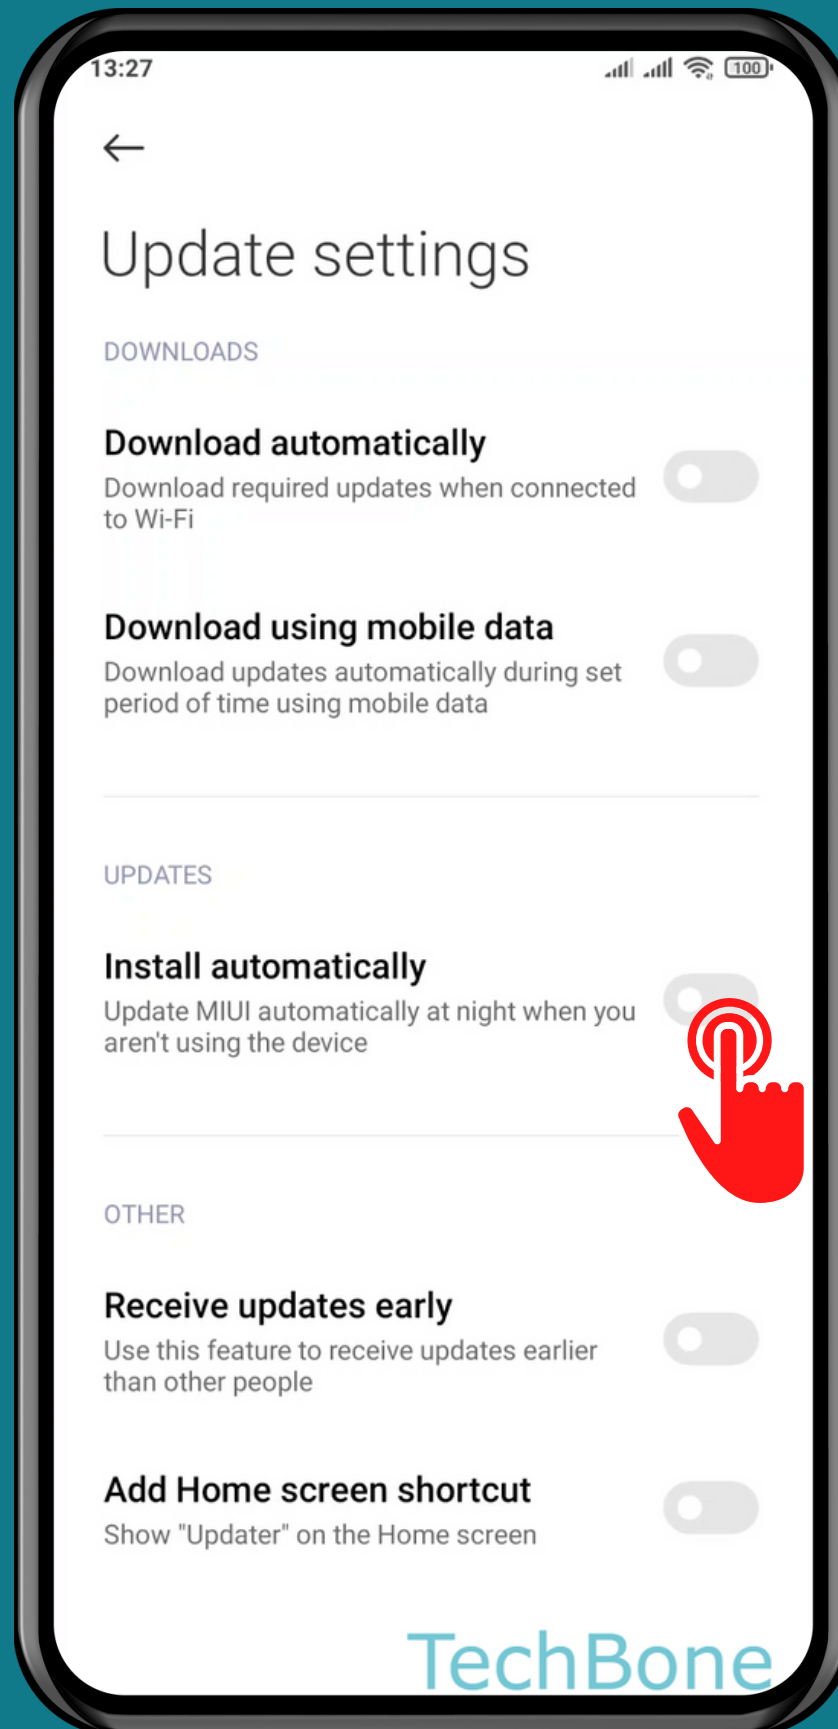

XIAOMI

Android 11 - MIUI 12

HOW TO TURN ON/OFF AUTO-UPDATE

Tap on **Settings**

Tap on
About phone

Tap on
MIUI version

Open the Menu

Tap on Update settings