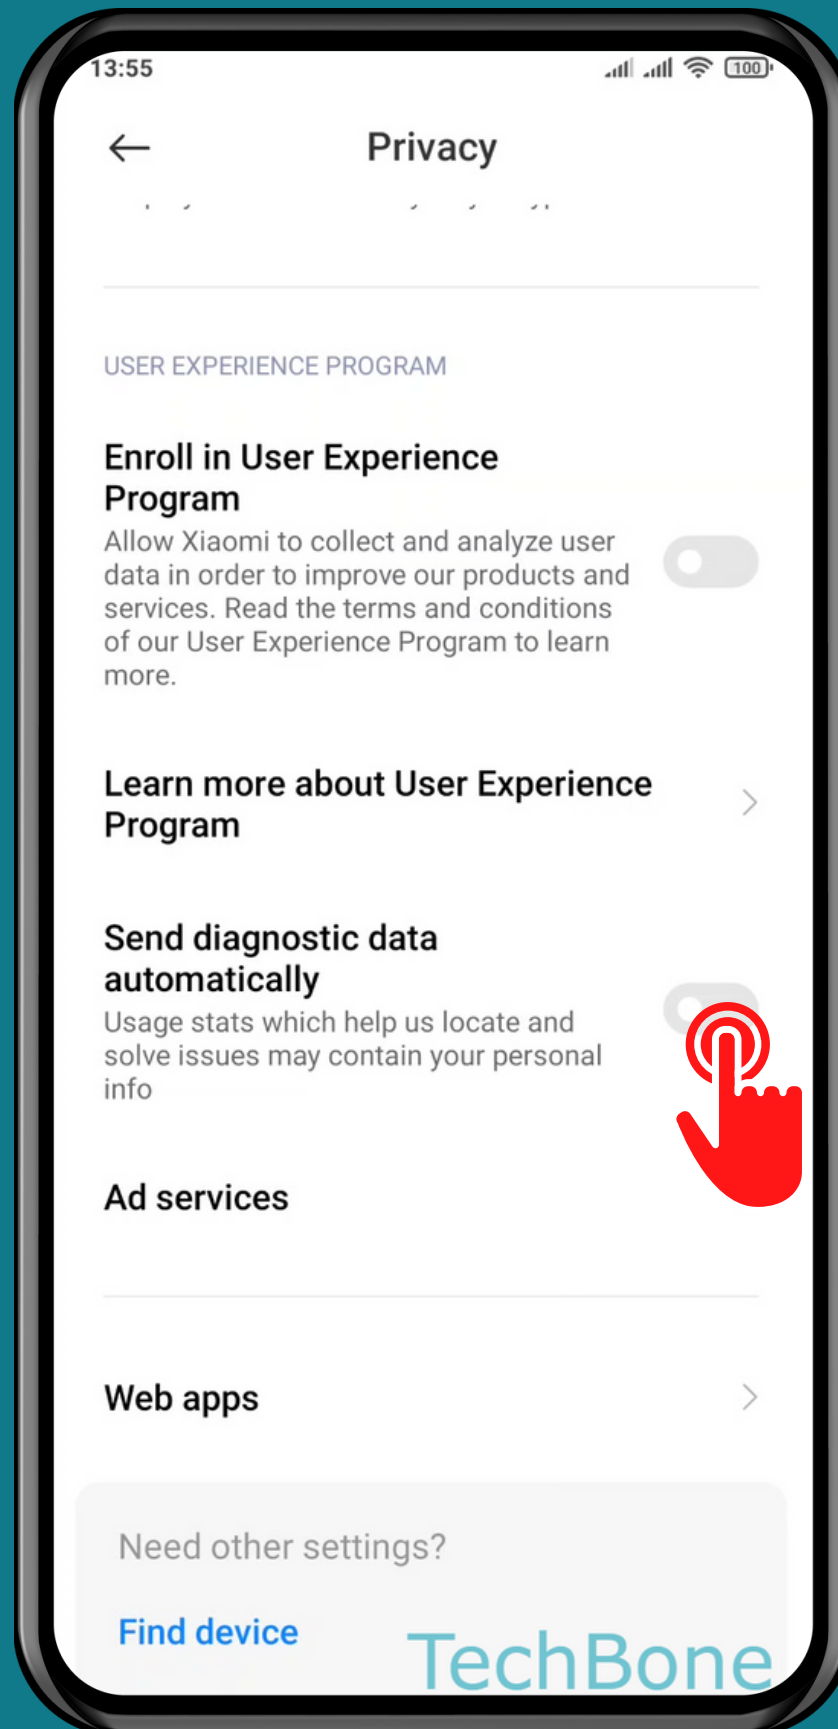

Turn On/Off
Send diagnostic data
automatically