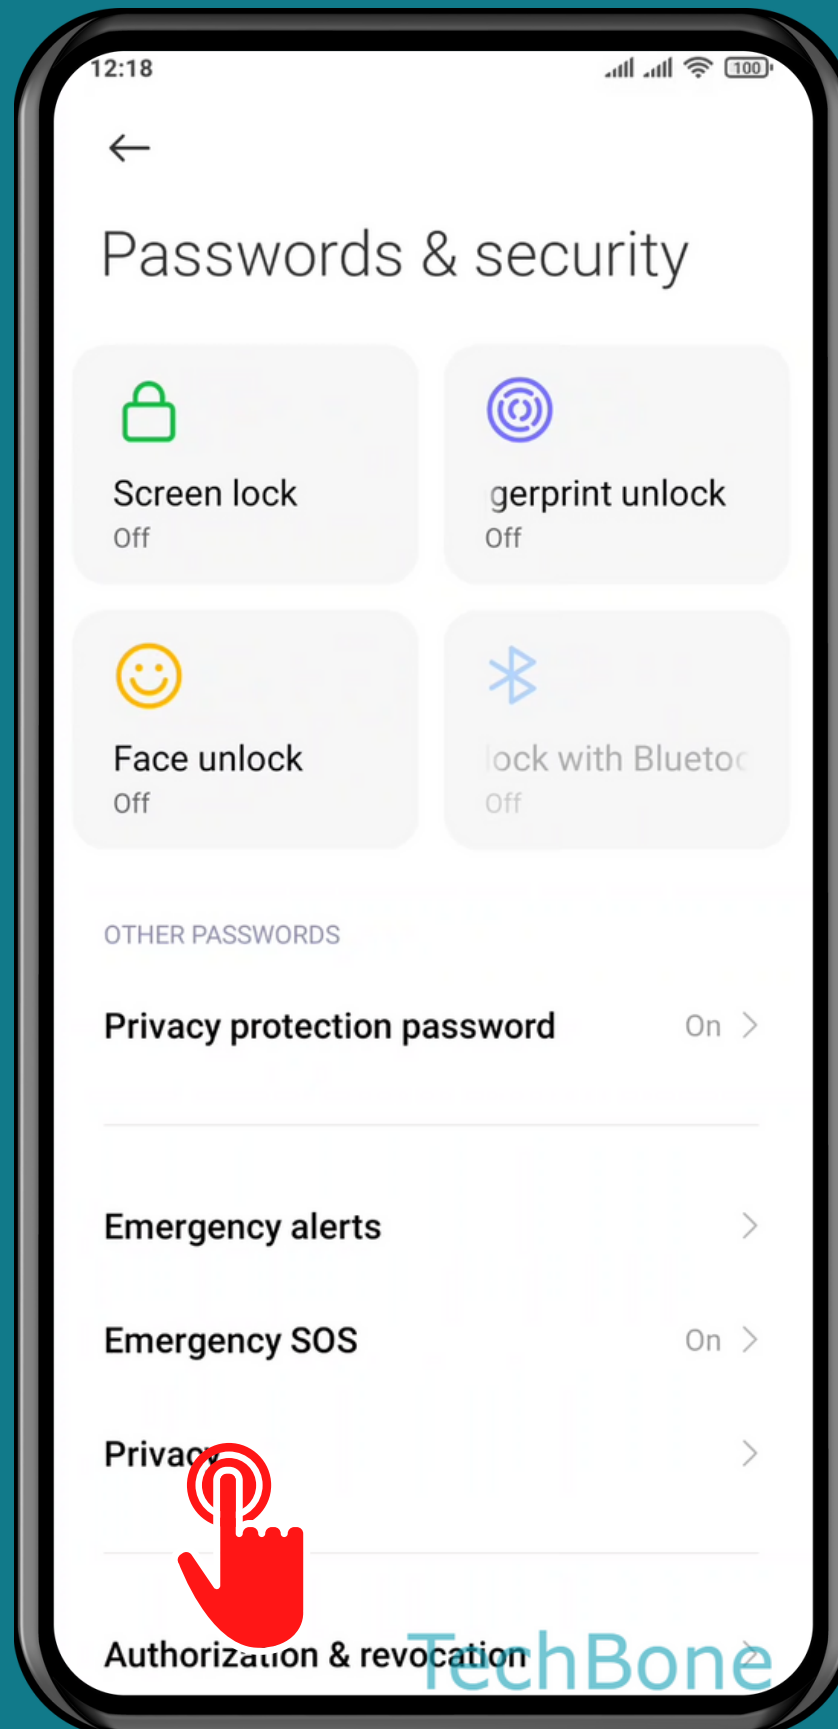

XIAOMI

Android 11 - MIUI 12

# Tap on Passwords & security