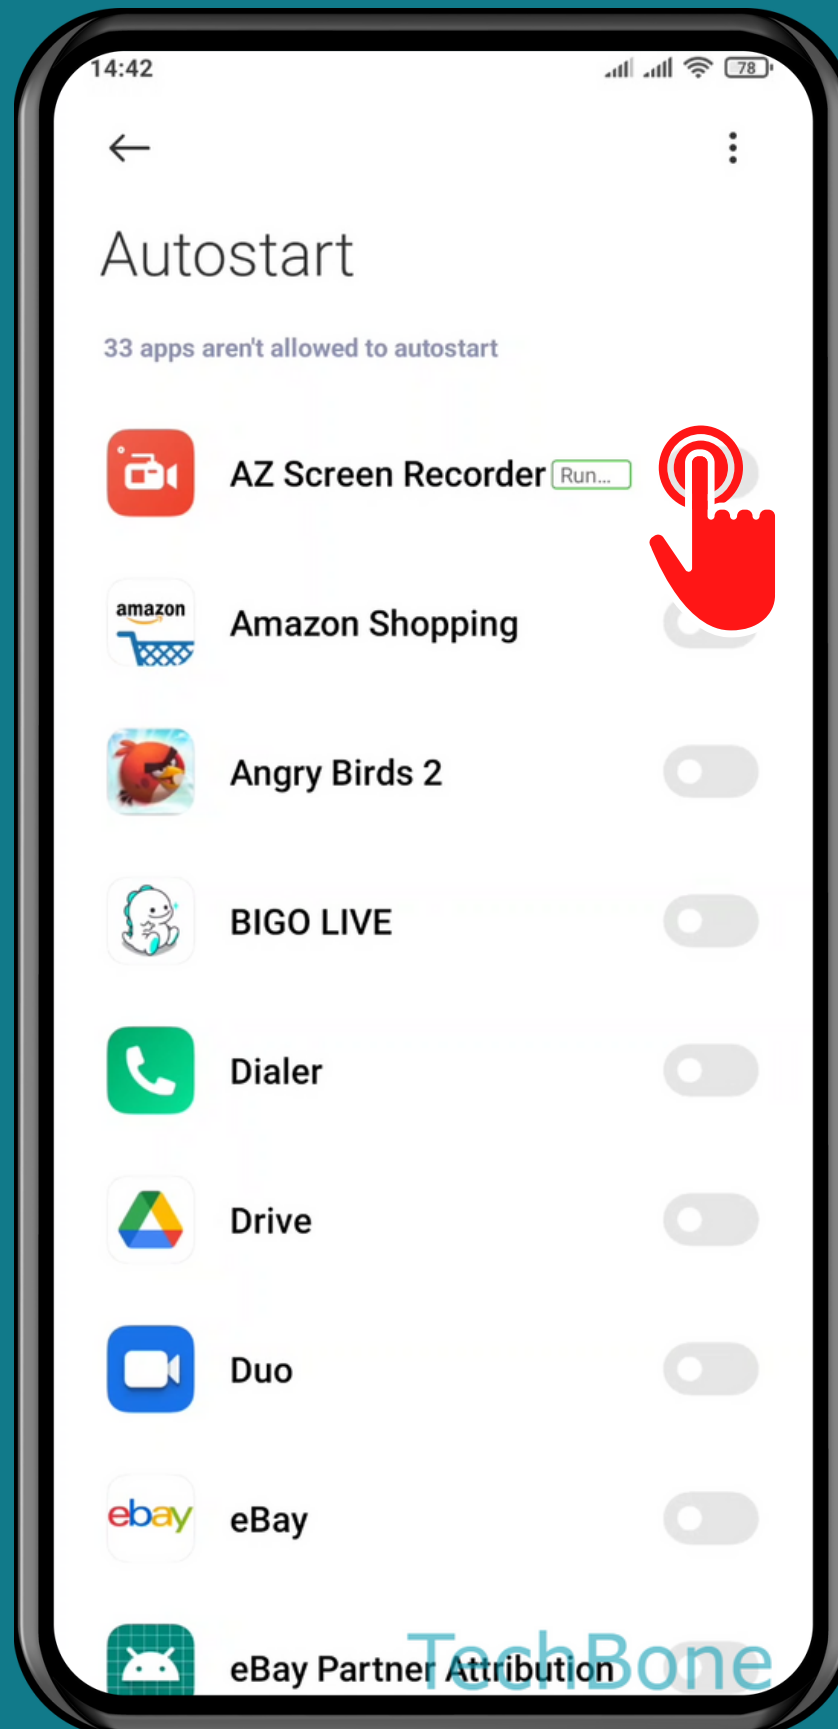

XIAOMI

Android 11 - MIUI 12

HOW TO TURN ON/OFF AUTOSTART OF APPS

Tap on **Settings**

Tap on **Apps**

Tap on Permissions

Tap on **Autostart**

Allow/Deny an App to autostart