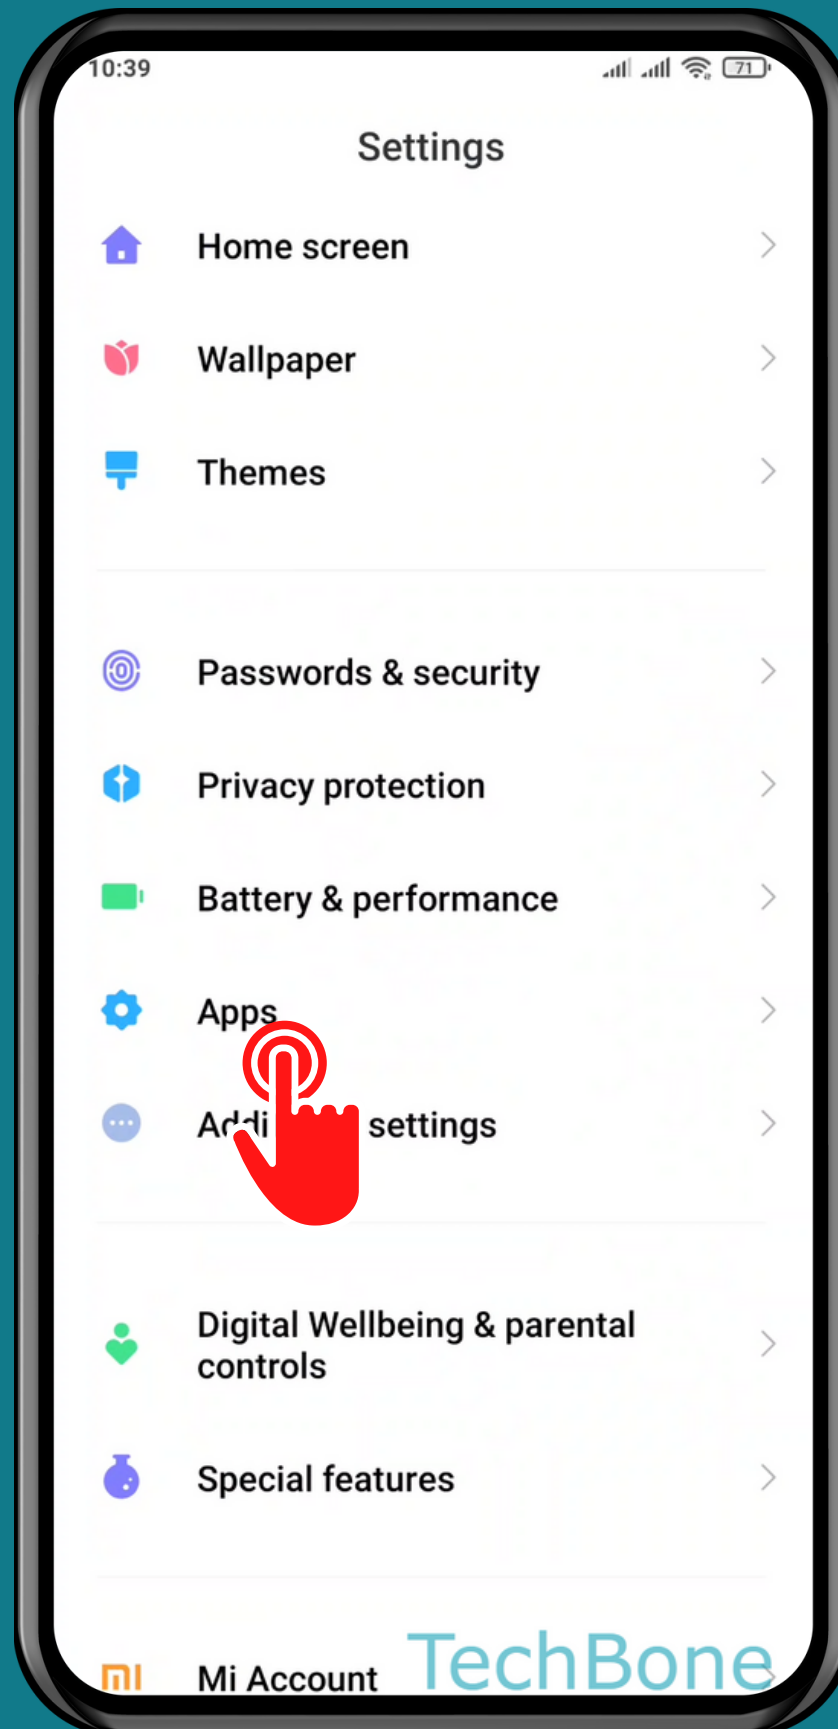

XIAOMI

Android 11 - MIUI 12

HOW TO TURN ON/OFF AUTOSTART OF APPS

Tap on **Settings**

Tap on **Apps**

Tap on Permissions

Tap on **Autostart**

Allow/Deny an App to autostart