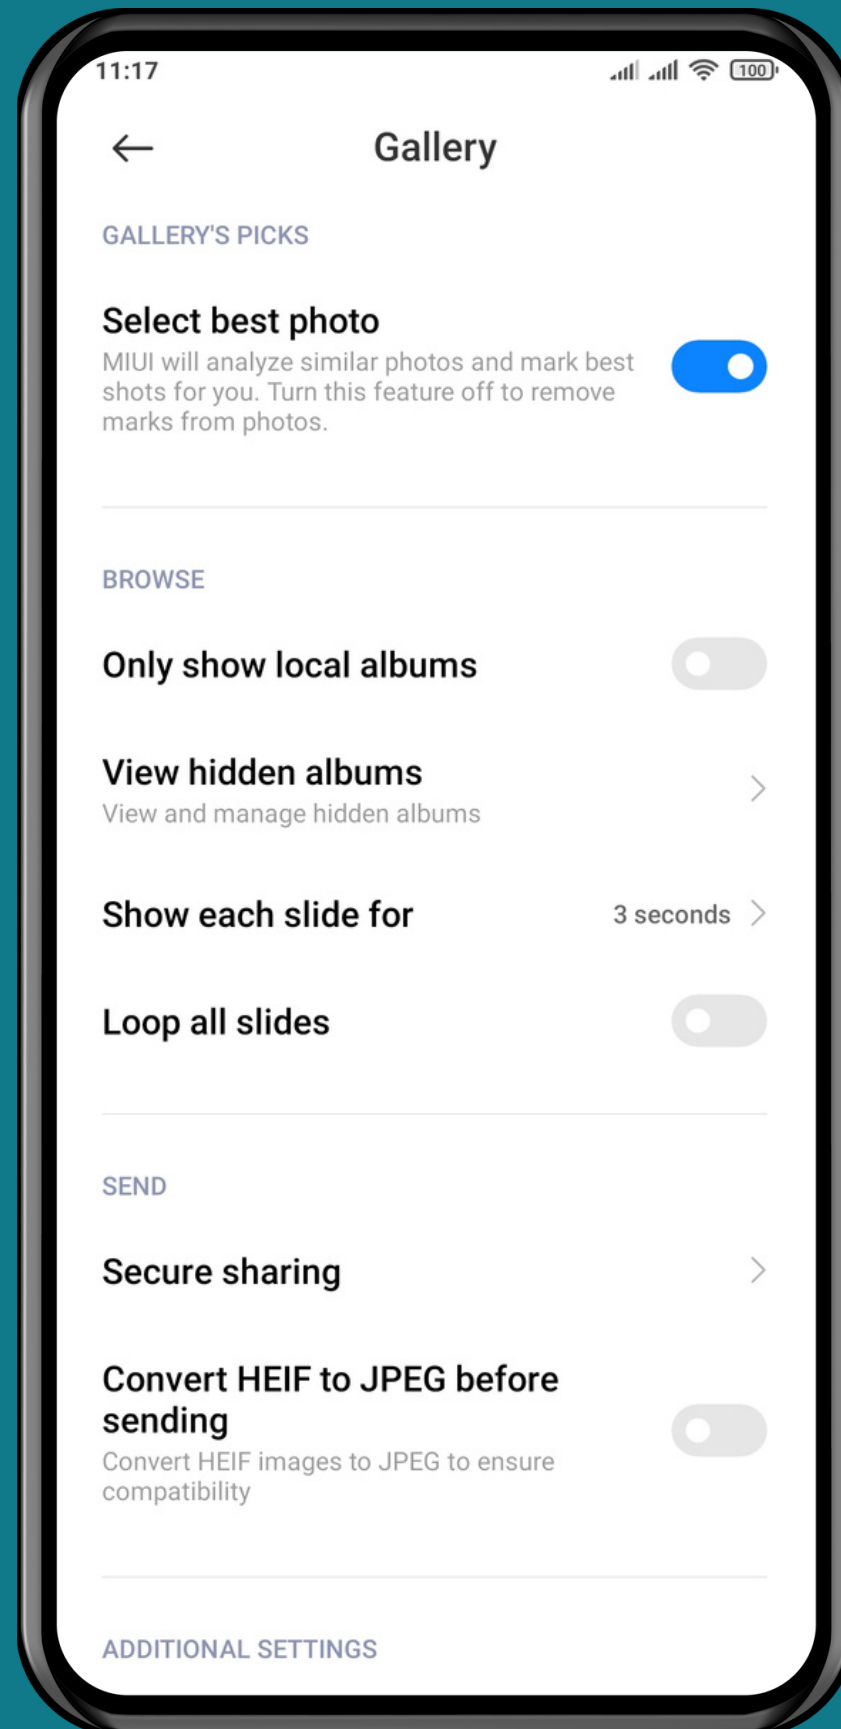

XIAOMI

Gallery - Android 11 - MIUI 12

# HOW TO TURN ON/OFF BEST PHOTO MARKS

Tap on  
Gallery