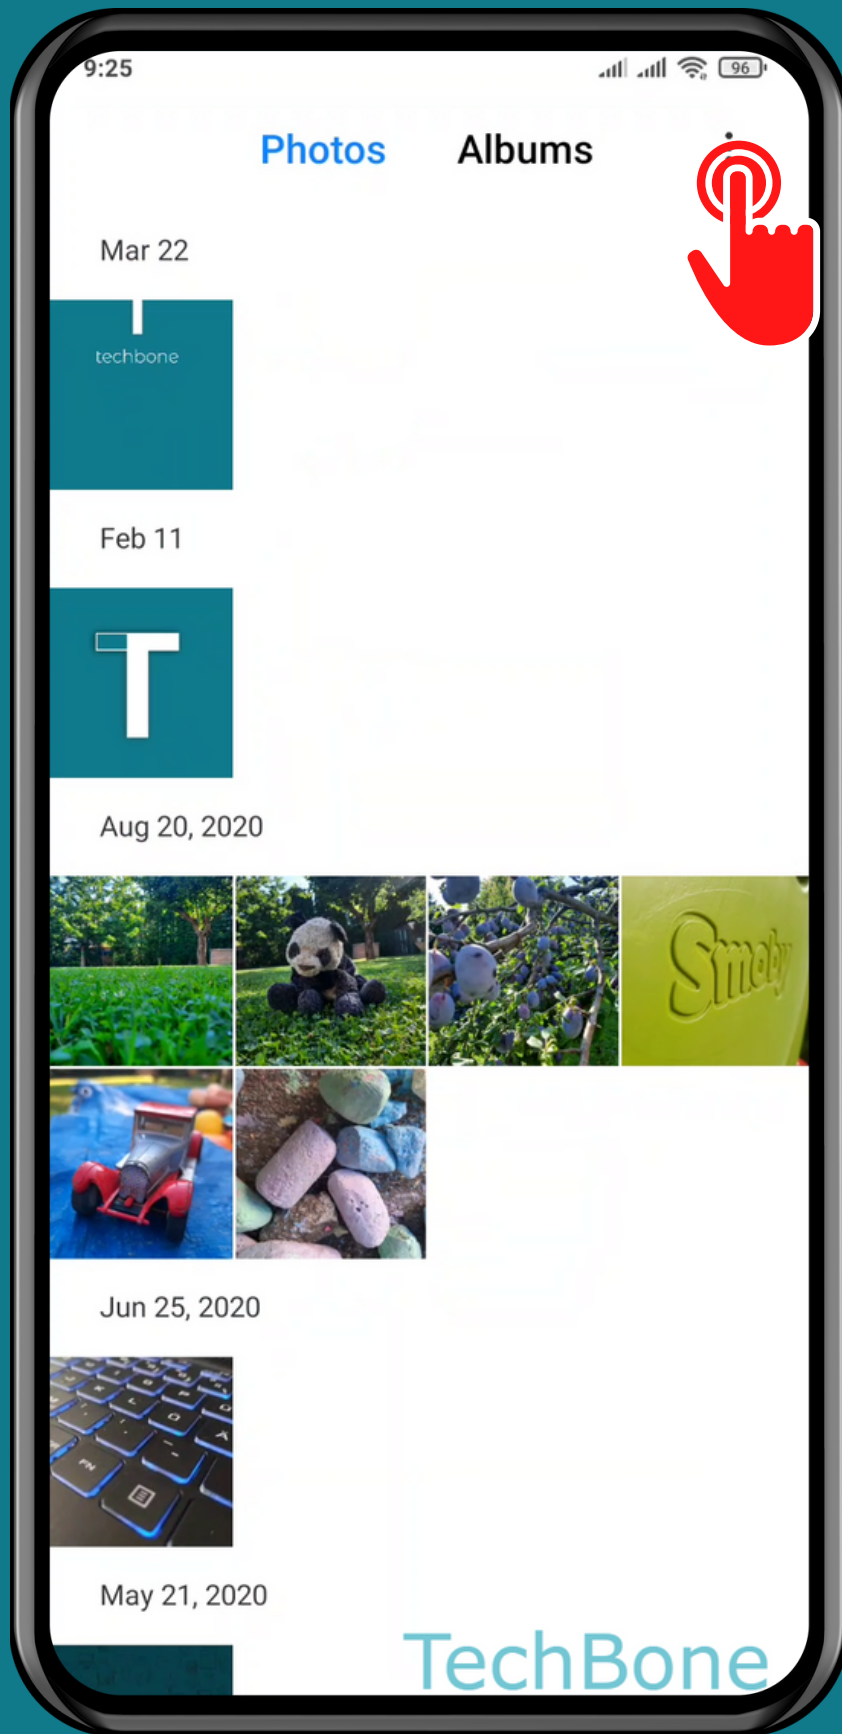

XIAOMI

Gallery - Android 11 - MIUI 12

# HOW TO TURN ON/OFF BEST PHOTO MARKS

Tap on  
Gallery