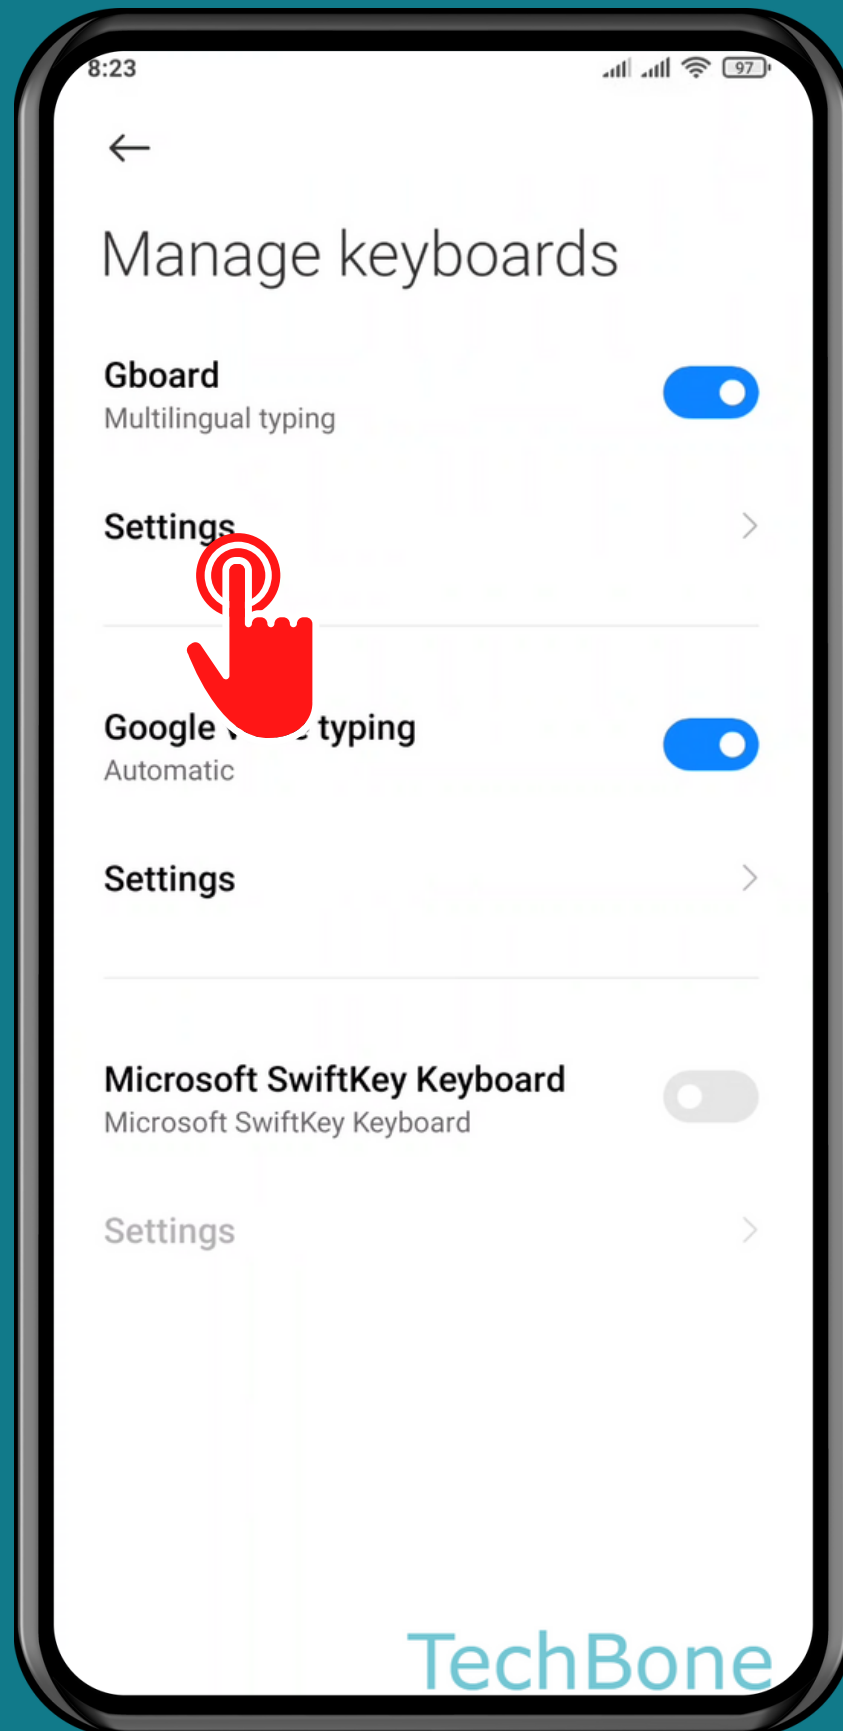

XIAOMI

Android 11 - MIUI 12

HOW TO BLOCK OFFENSIVE WORDS

Tap on **Settings**

Tap on Additional settings

Tap on Languages & input

Tap on
Manage keyboards

Tap on **Settings**

Tap on
Text correction

Turn On/Off

Block offensive words

Done!