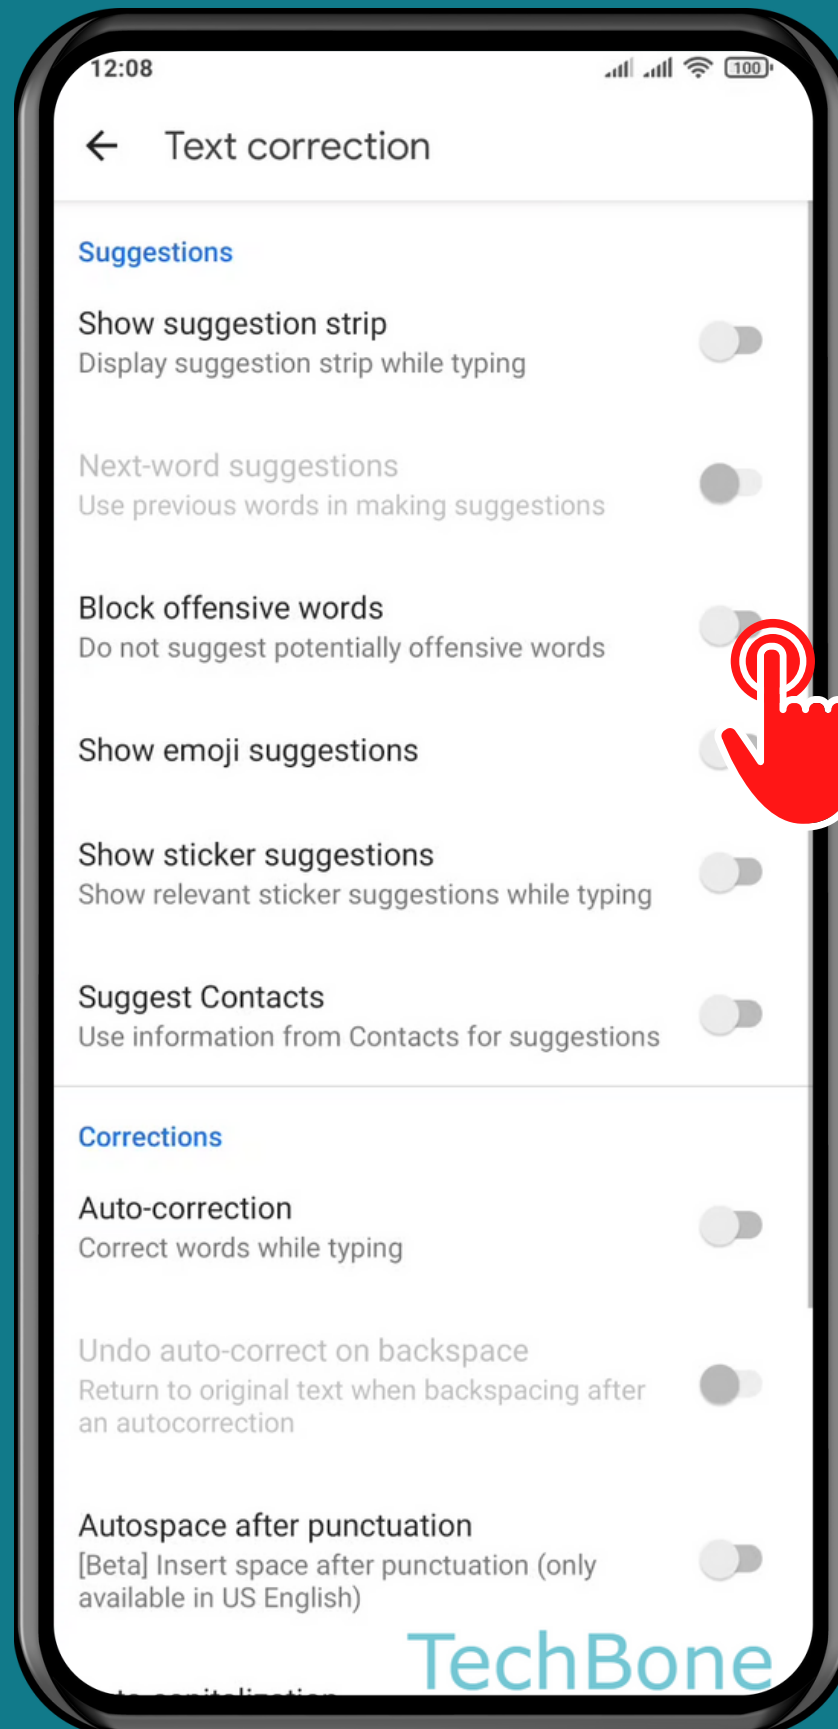

XIAOMI

Android 11 - MIUI 12

HOW TO BLOCK OFFENSIVE WORDS

Tap on **Settings**

Tap on Additional settings

Tap on Languages & input

Tap on
Manage keyboards

Tap on **Settings**

Tap on
Text correction

Turn On/Off

Block offensive words

Done!