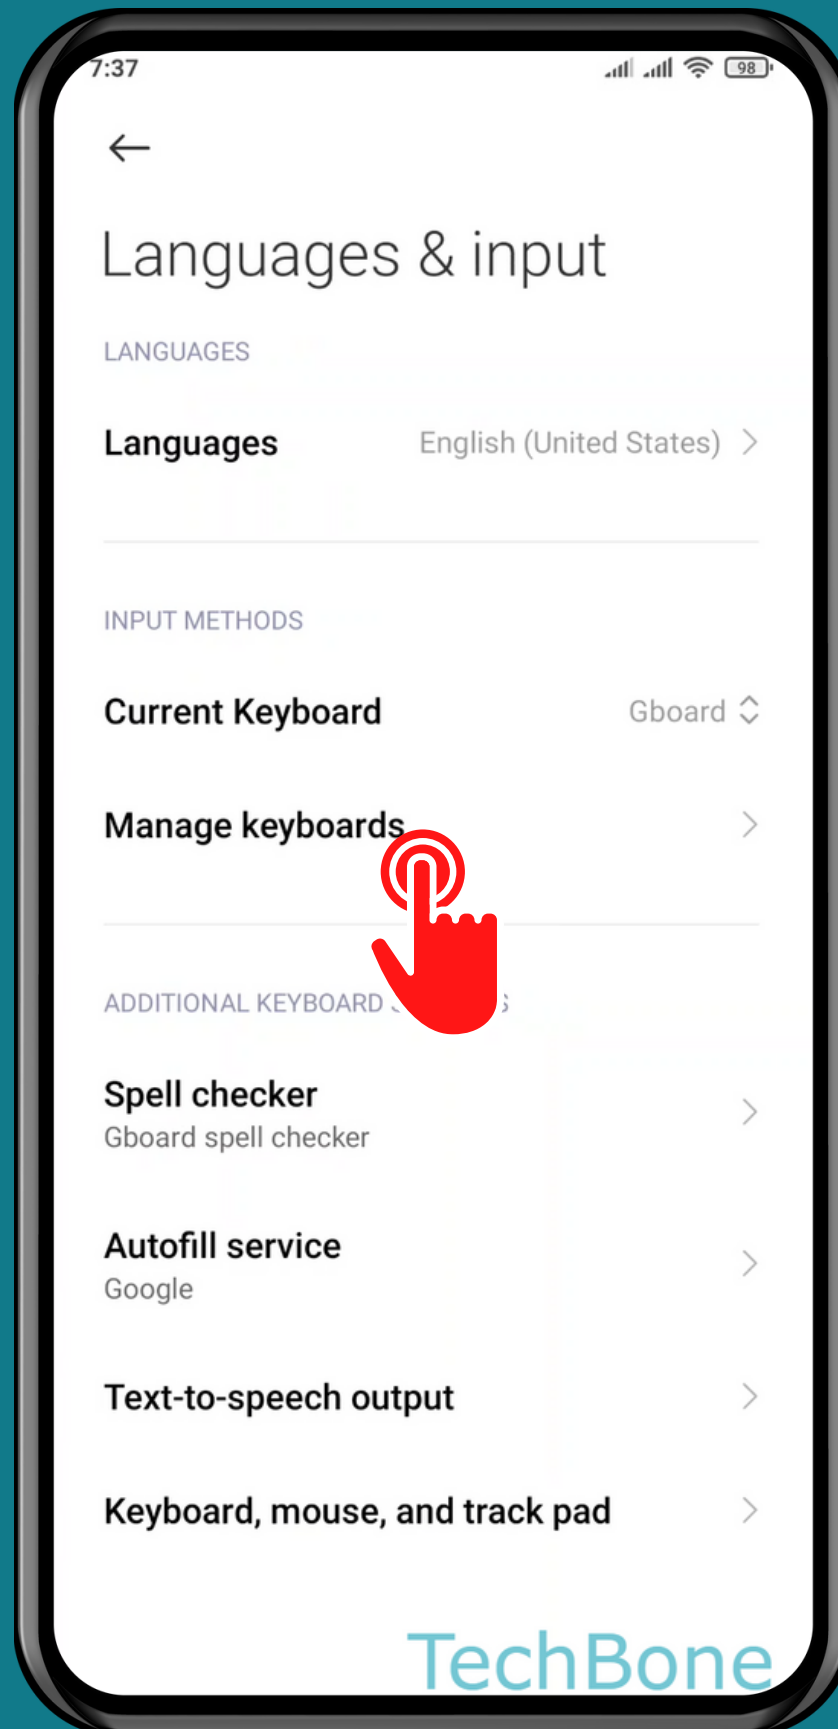

XIAOMI

Android 11 - MIUI 12

HOW TO BLOCK OFFENSIVE WORDS

Tap on **Settings**

Tap on Additional settings

Tap on Languages & input

Tap on
Manage keyboards

Tap on **Settings**

Tap on
Text correction

Turn On/Off

Block offensive words

Done!