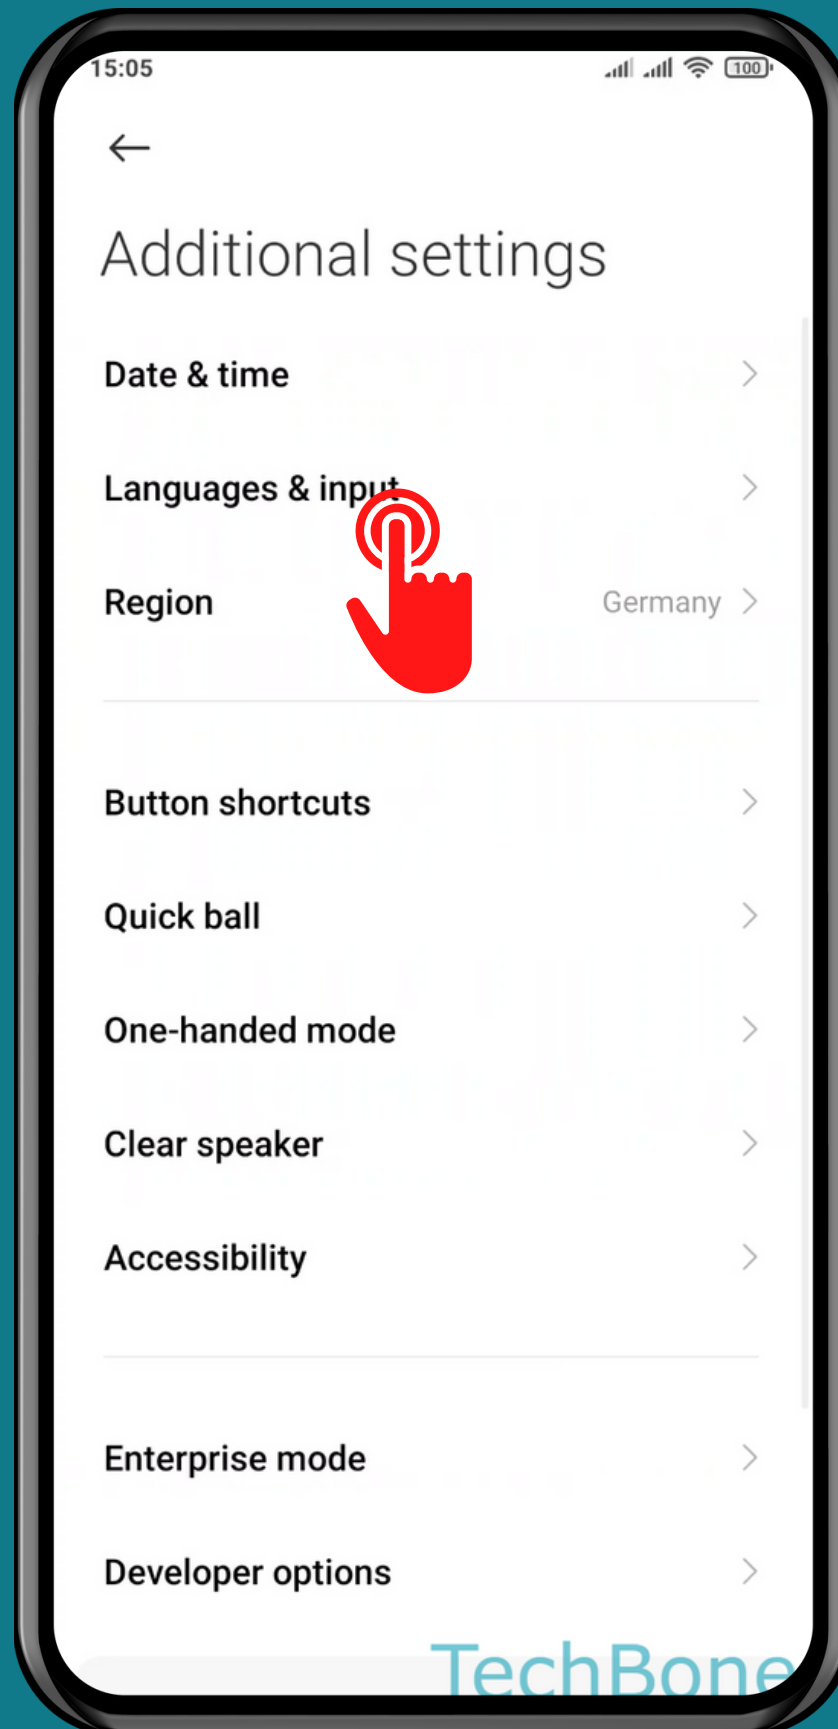

XIAOMI

Android 11 - MIUI 12

HOW TO BLOCK OFFENSIVE WORDS

Tap on **Settings**

Tap on Additional settings

Tap on Languages & input

Tap on
Manage keyboards

Tap on **Settings**

Tap on
Text correction

Turn On/Off

Block offensive words

Done!