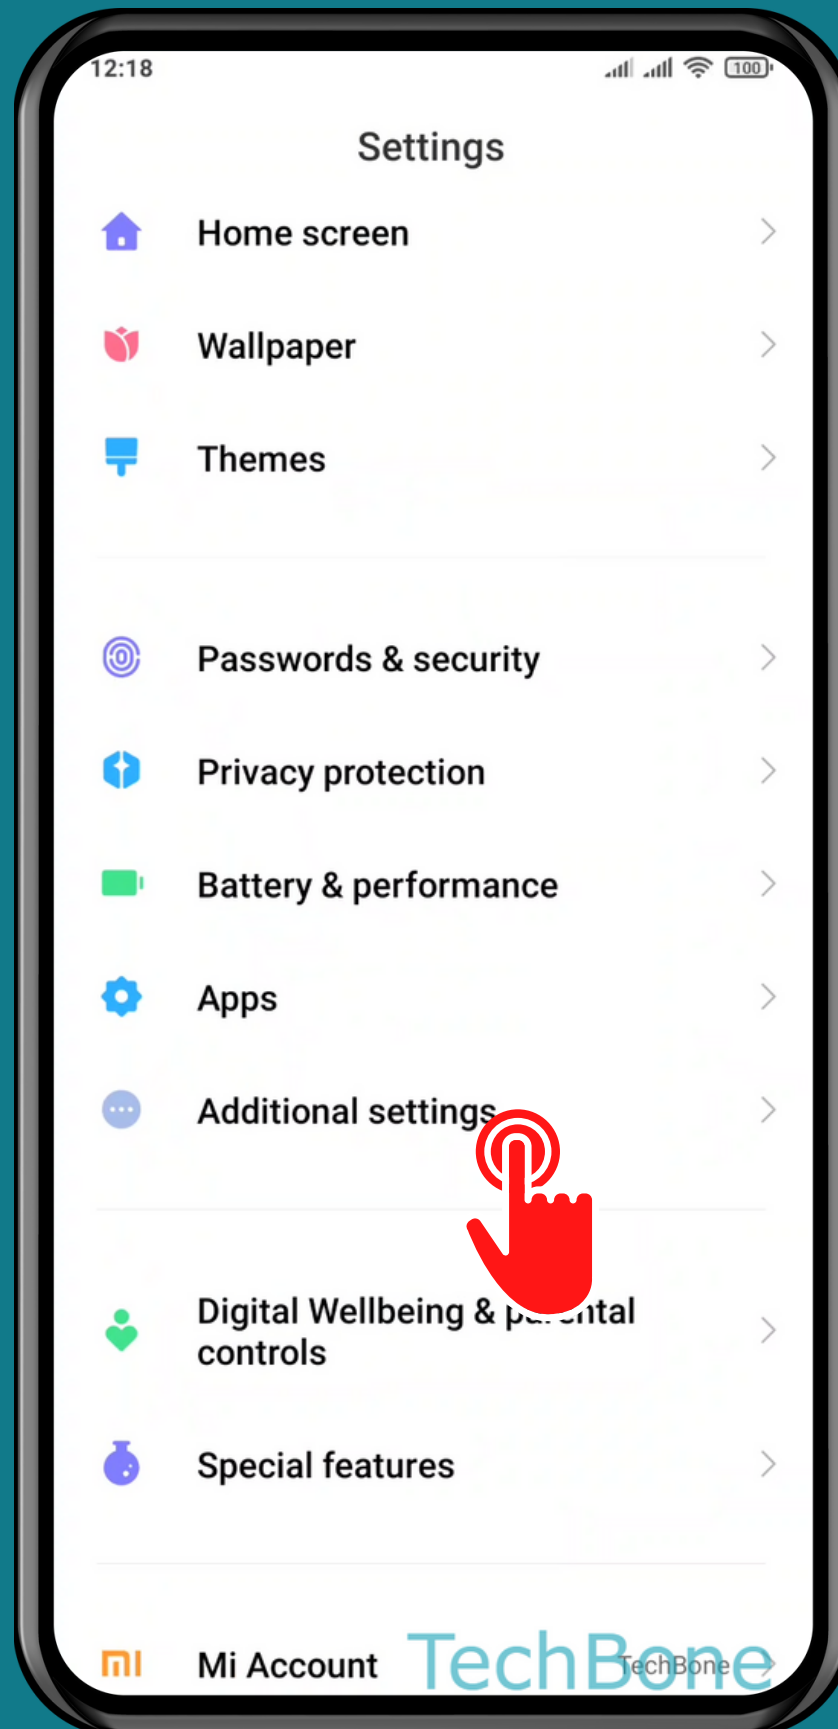

XIAOMI

Android 11 - MIUI 12

HOW TO BLOCK OFFENSIVE WORDS

Tap on **Settings**

Tap on Additional settings

Tap on Languages & input

Tap on
Manage keyboards

Tap on **Settings**

Tap on
Text correction

Turn On/Off

Block offensive words

Done!