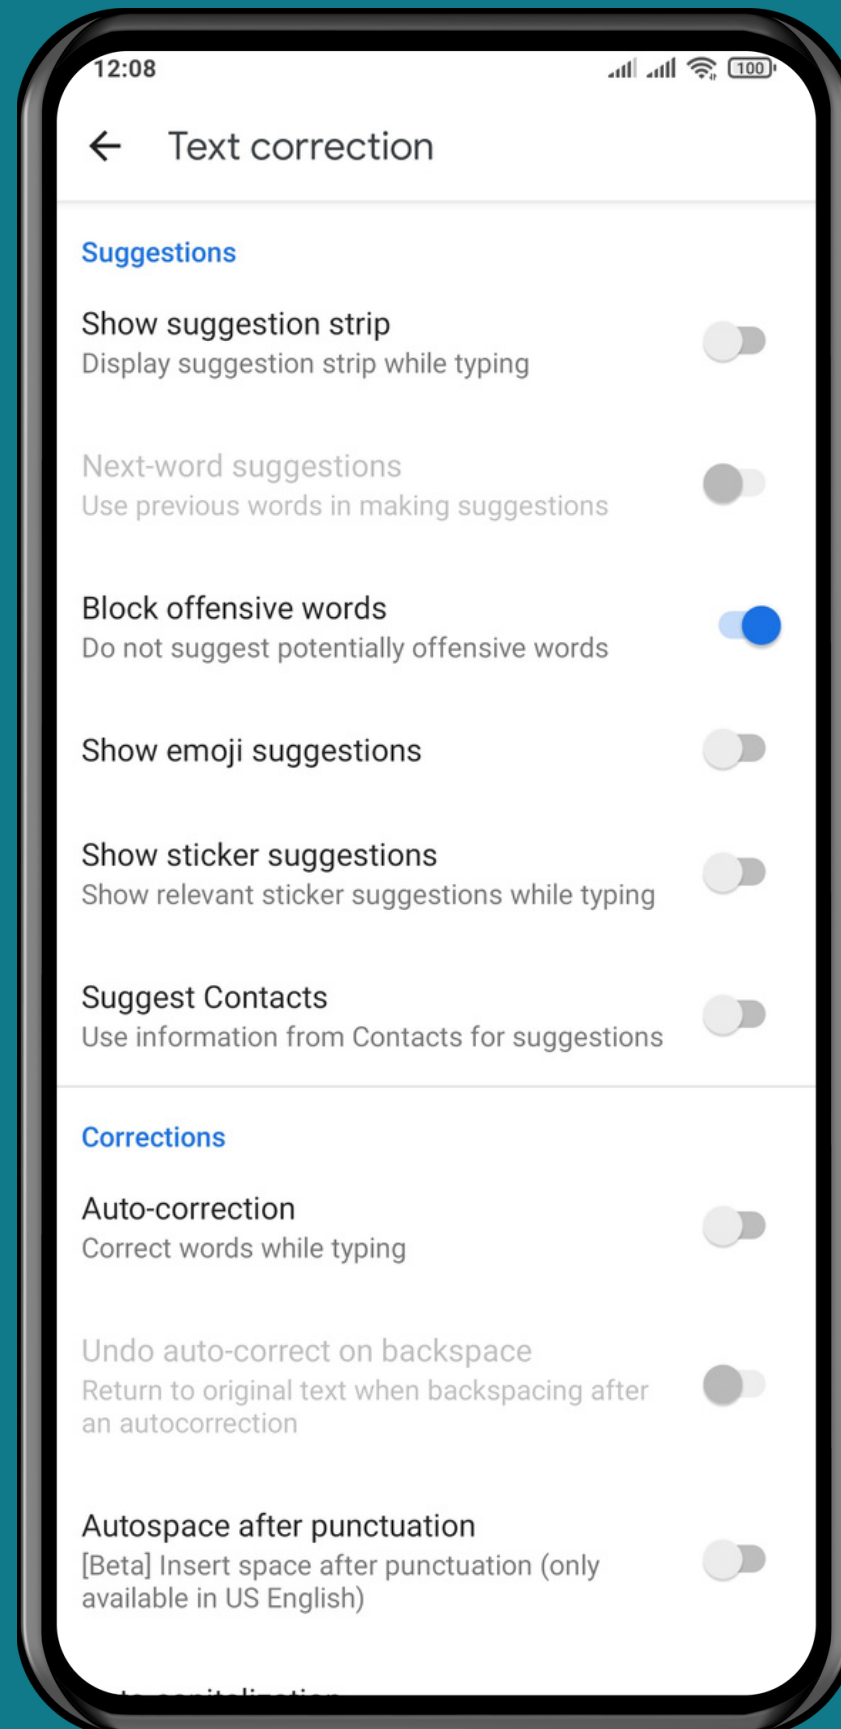

XIAOMI

Android 11 - MIUI 12

HOW TO BLOCK OFFENSIVE WORDS

Tap on **Settings**

Tap on Additional settings

Tap on Languages & input

Tap on
Manage keyboards

Tap on **Settings**

Tap on
Text correction

Turn On/Off

Block offensive words

Done!