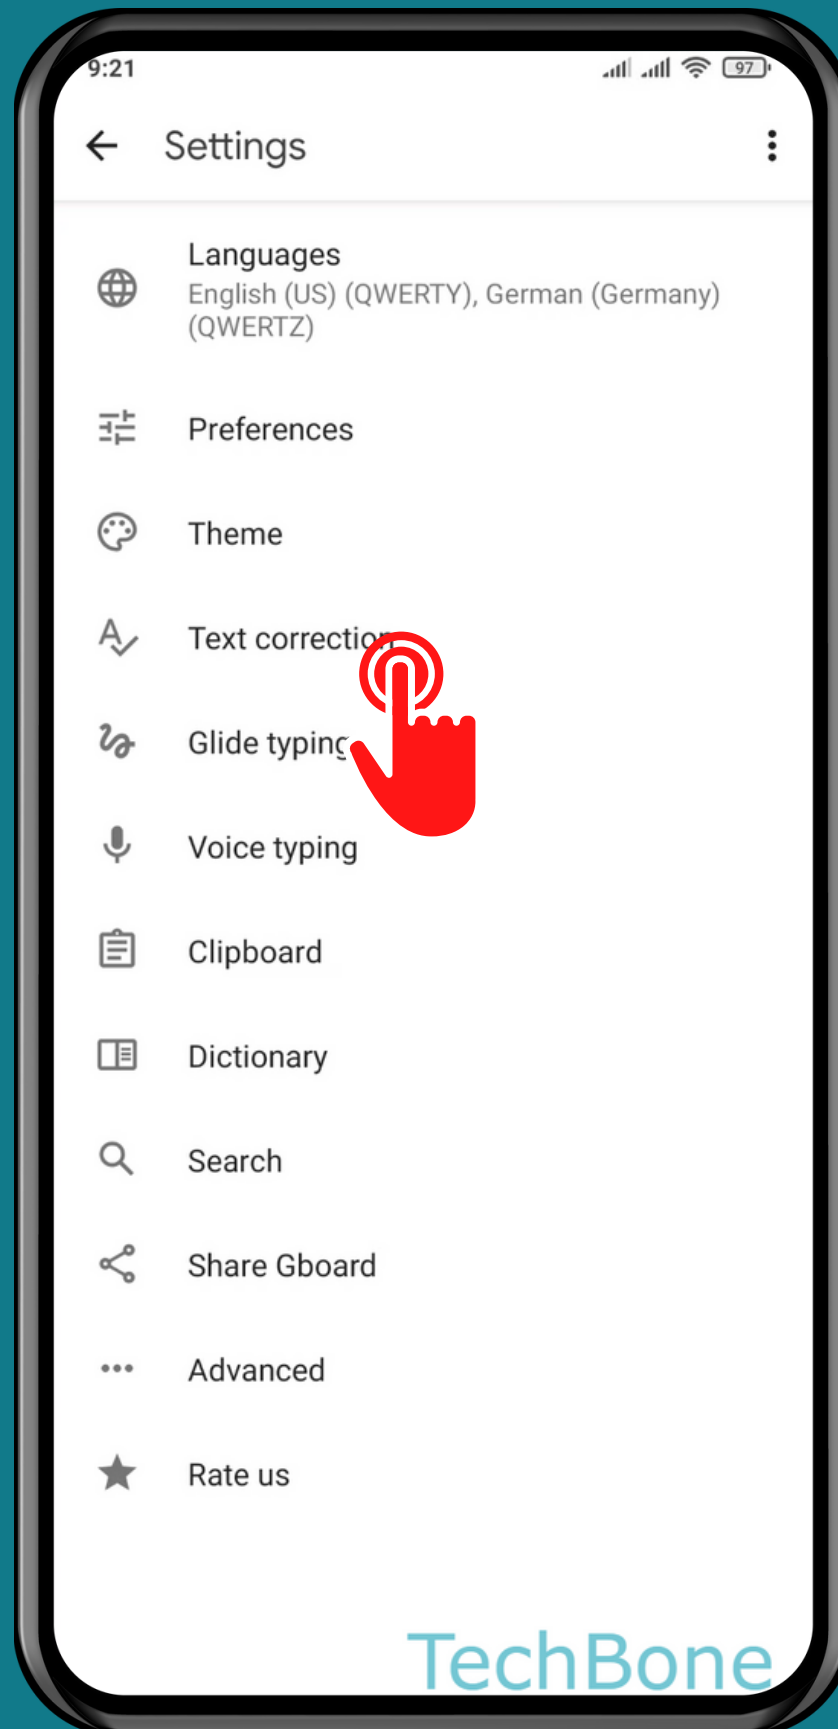

XIAOMI

Android 11 - MIUI 12

HOW TO BLOCK OFFENSIVE WORDS

Tap on **Settings**

Tap on Additional settings

Tap on Languages & input

Tap on
Manage keyboards

Tap on **Settings**

Tap on
Text correction

Turn On/Off

Block offensive words

Done!