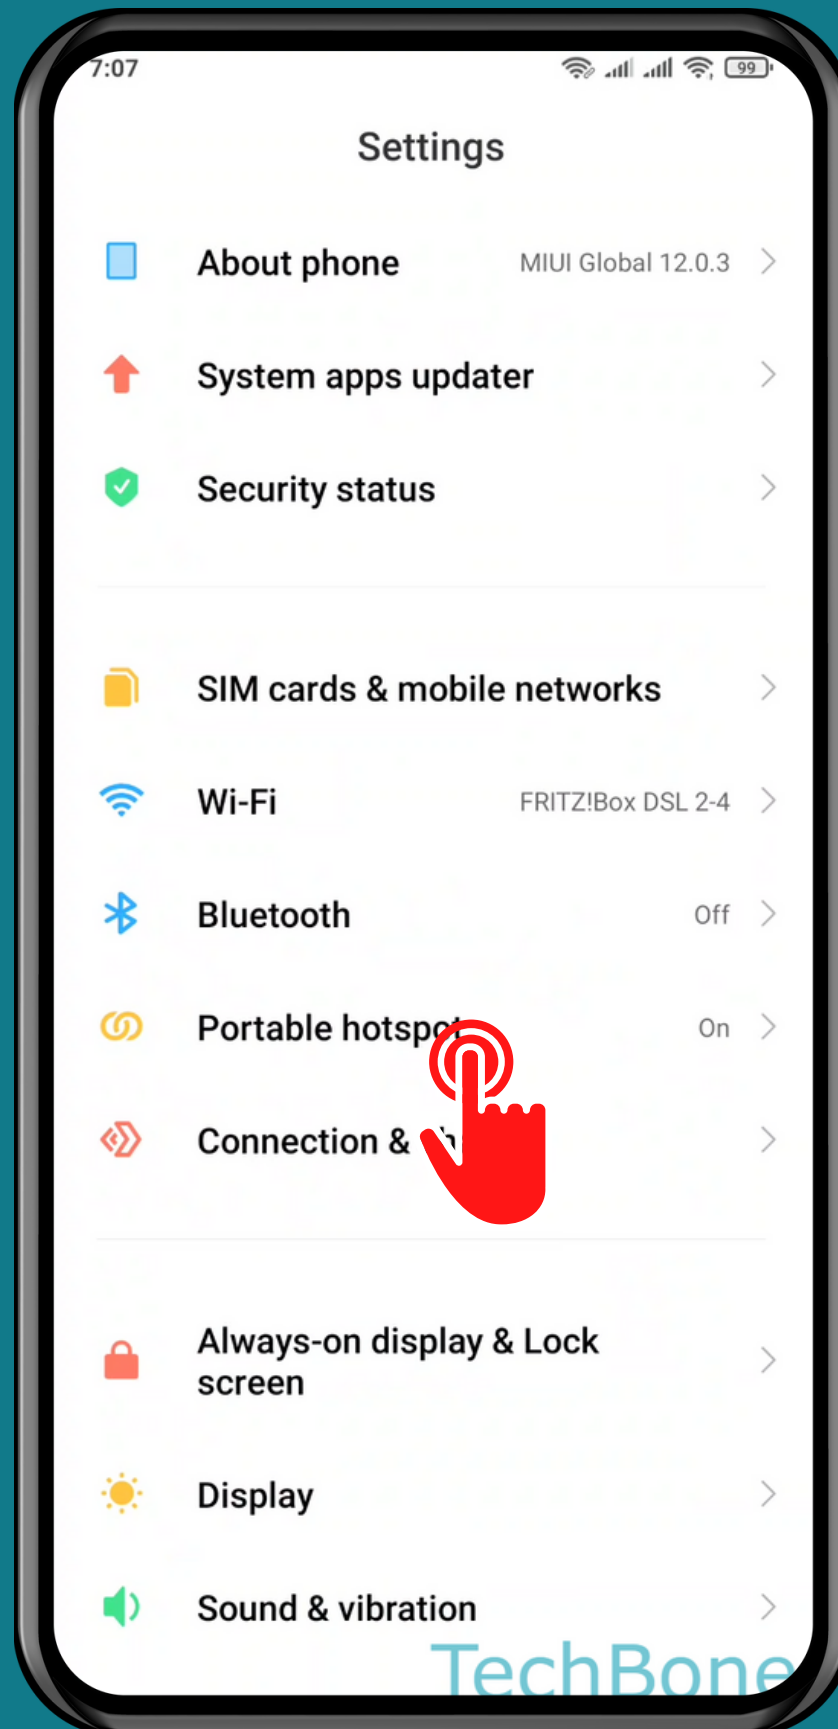

# HOW TO TURN ON/OFF BLUETOOTH TETHERING

Tap on **Settings**

Tap on  
Portable hotspot