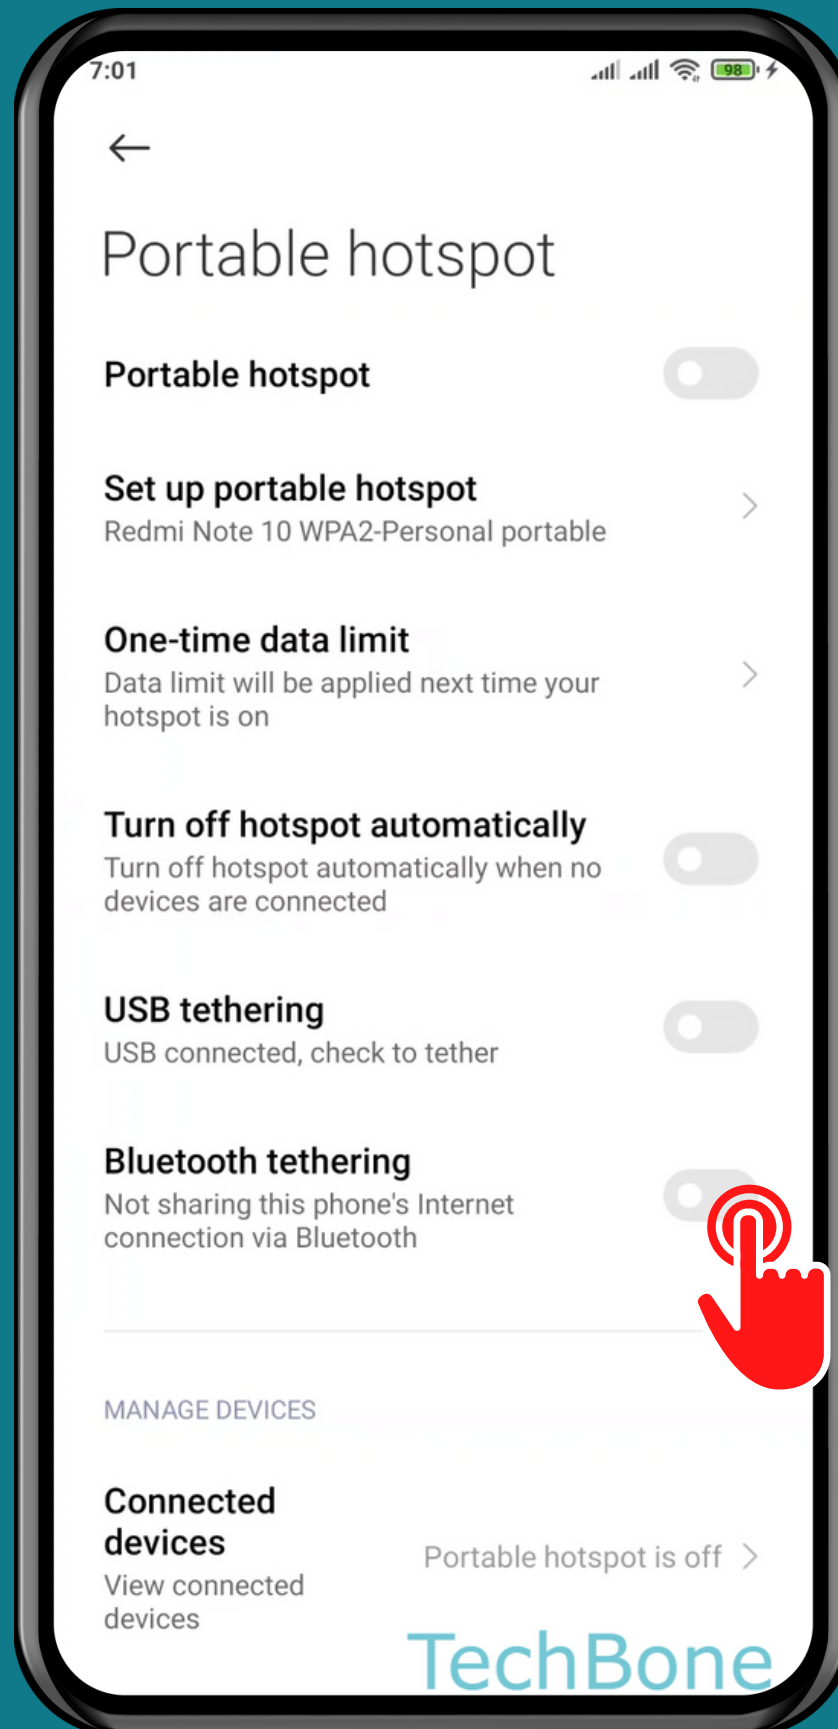

# HOW TO TURN ON/OFF BLUETOOTH TETHERING

Tap on **Settings**

Tap on  
Portable hotspot