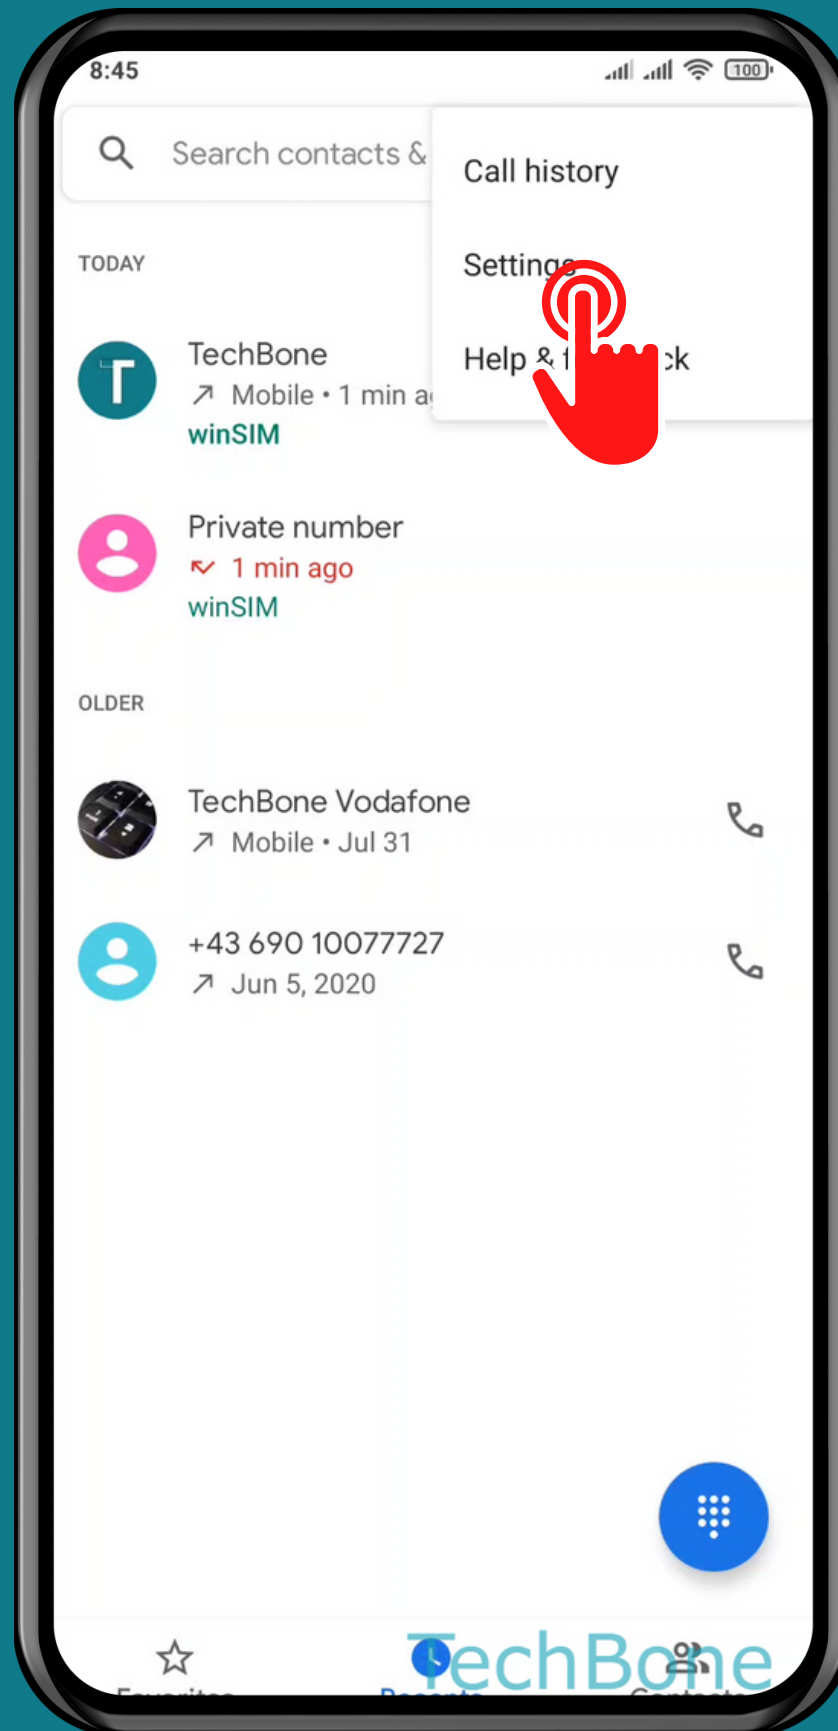

XIAOMI

Phone - Android 11 - MIUI 12

HOW TO TURN ON/OFF CALL BARRING

Tap on
Phone

Open the Menu

Tap on Settings

Tap on Calling accounts

Tap on
Advanced settings

Tap on Call barring

Choose a
SIM card (Dual SIM)

Turn On/Off an Option

Enter the **Call barring password** and tap **OK**

Note: Please request the password from your network provider.

Done!