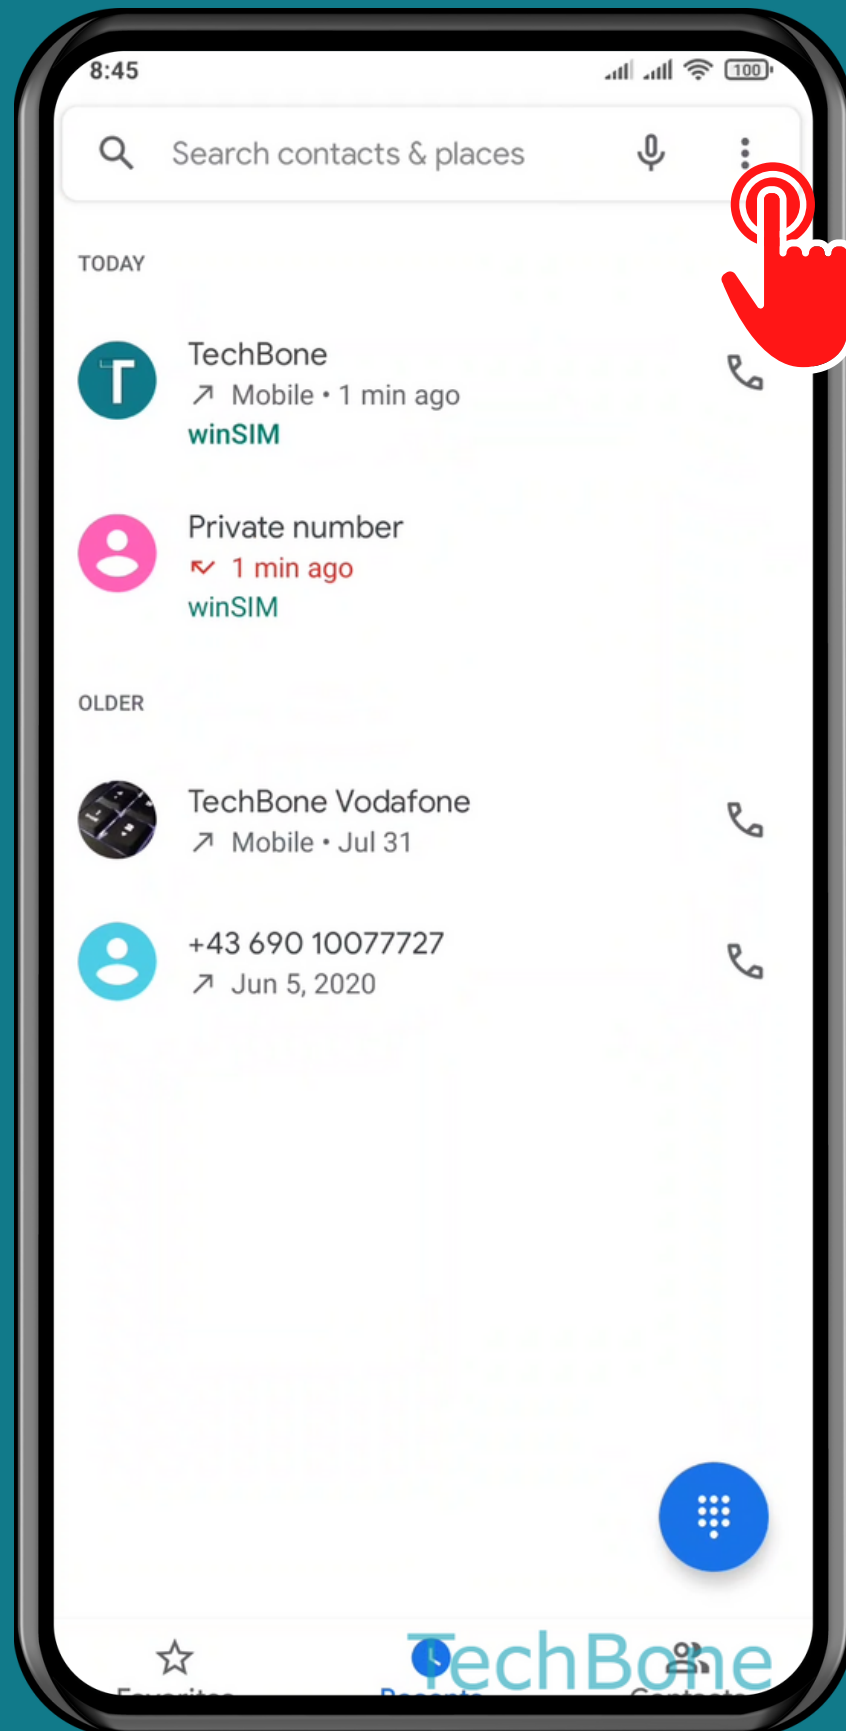

XIAOMI

Phone - Android 11 - MIUI 12

HOW TO TURN ON/OFF CALL BARRING

Tap on
Phone

Open the Menu

Tap on Settings

Tap on Calling accounts

Tap on
Advanced settings

Tap on Call barring

Choose a
SIM card (Dual SIM)

Turn On/Off an Option

Enter the **Call barring password** and tap **OK**

Note: Please request the password from your network provider.

Done!