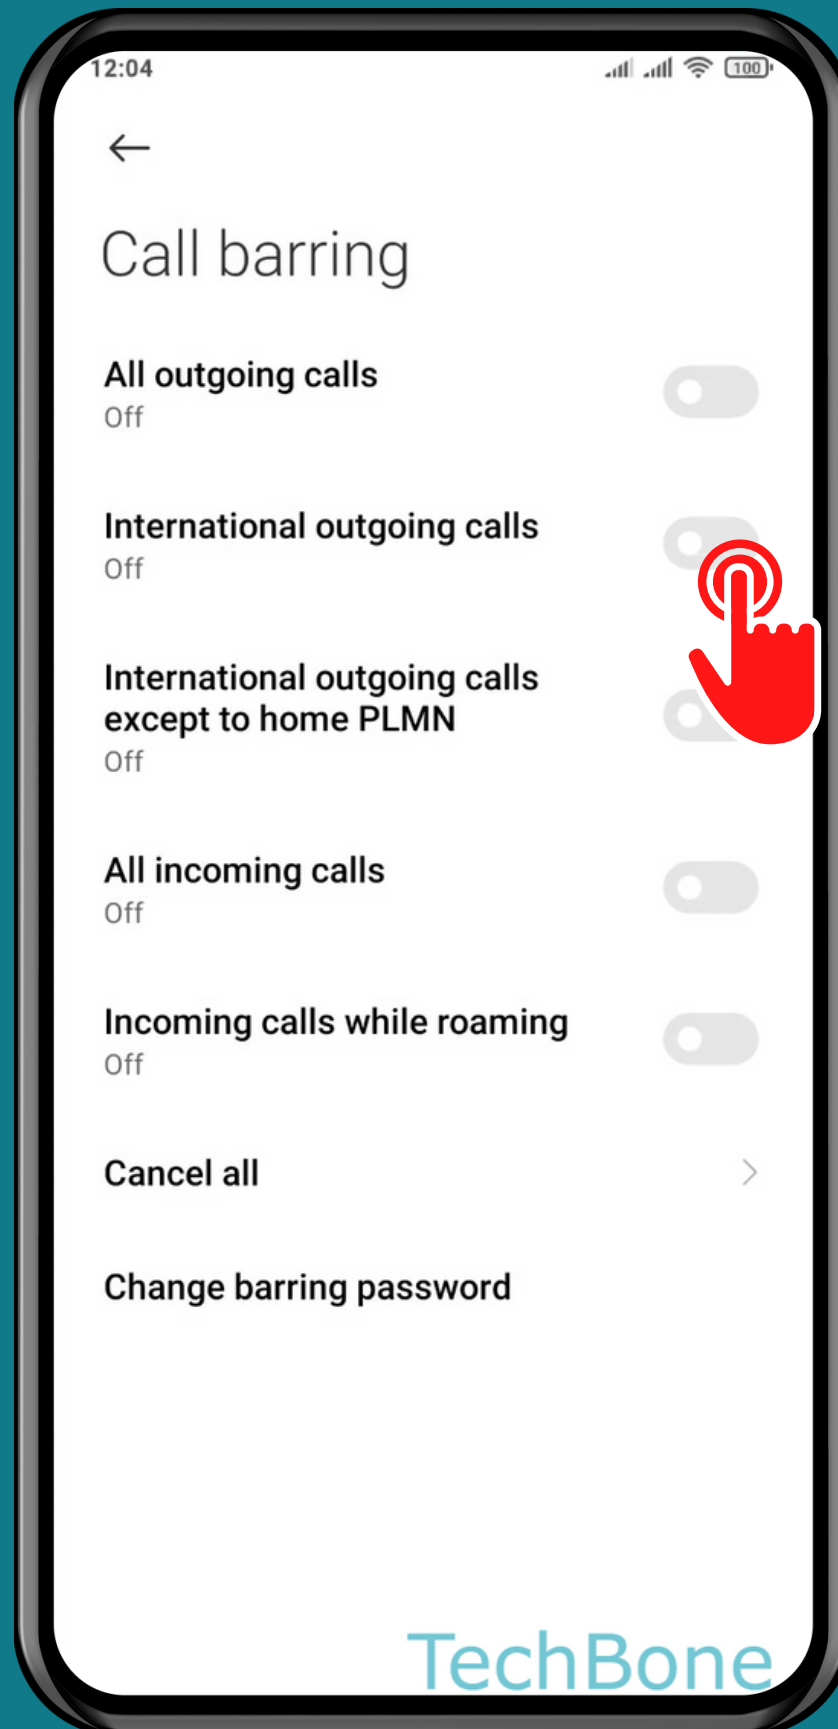

XIAOMI

Phone - Android 11 - MIUI 12

HOW TO TURN ON/OFF CALL BARRING

Tap on
Phone

Open the Menu

Tap on Settings

Tap on Calling accounts

Tap on
Advanced settings

Tap on Call barring

Choose a
SIM card (Dual SIM)

Turn On/Off an Option

Enter the **Call barring password** and tap **OK**

Note: Please request the password from your network provider.

Done!