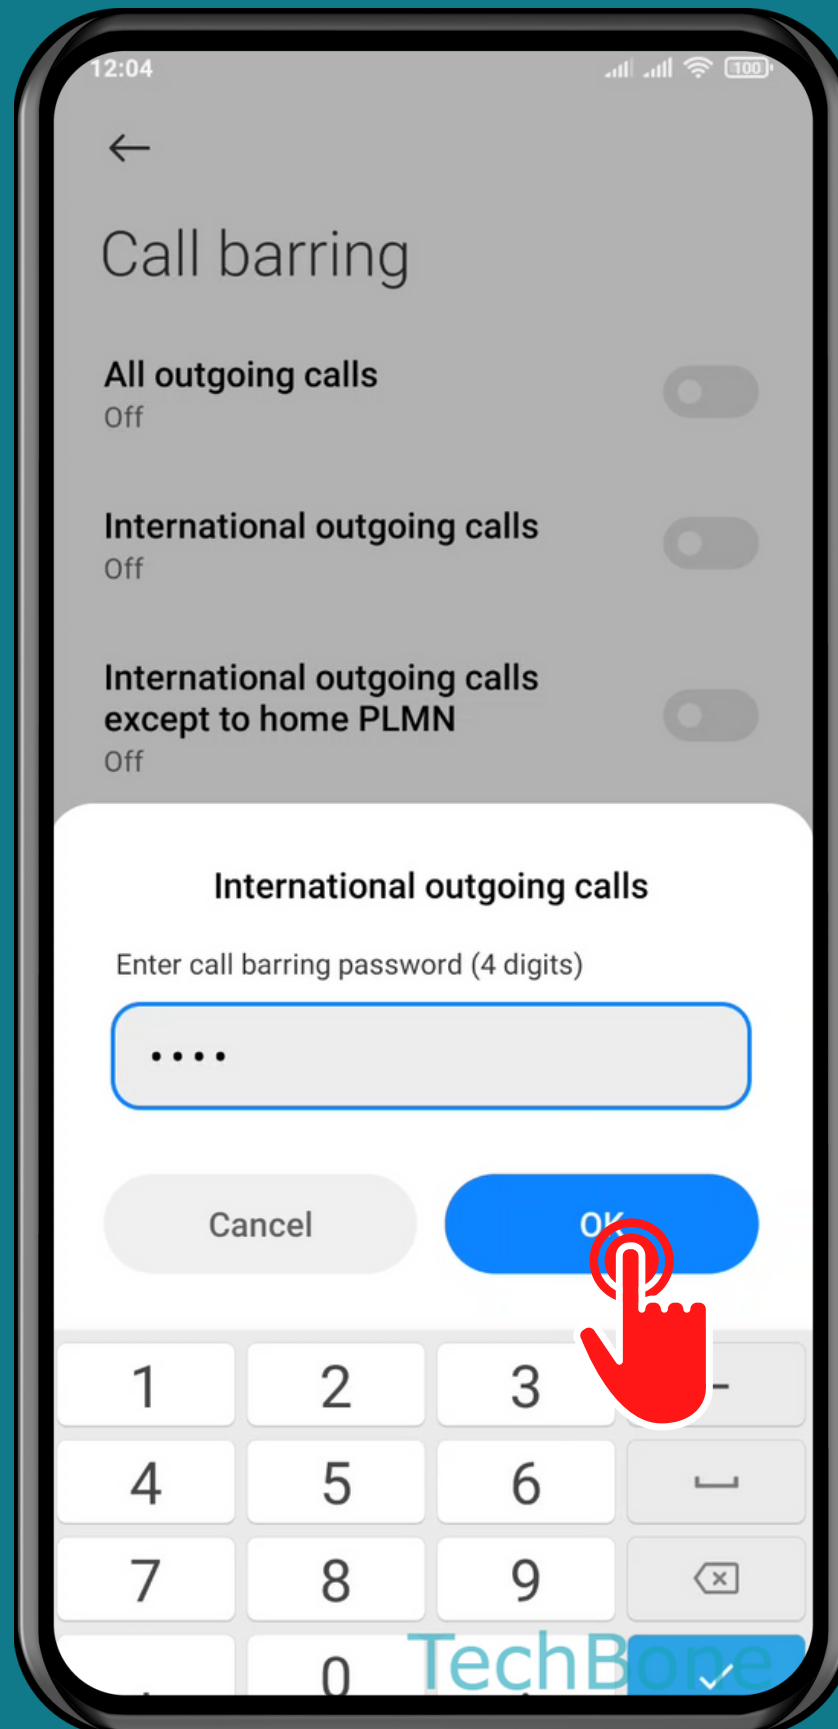

XIAOMI

Phone - Android 11 - MIUI 12

HOW TO TURN ON/OFF CALL BARRING

Tap on
Phone

Open the Menu

Tap on Settings

Tap on Calling accounts

Tap on
Advanced settings

Tap on Call barring

Choose a
SIM card (Dual SIM)

Turn On/Off an Option

Enter the **Call barring password** and tap **OK**

Note: Please request the password from your network provider.

Done!