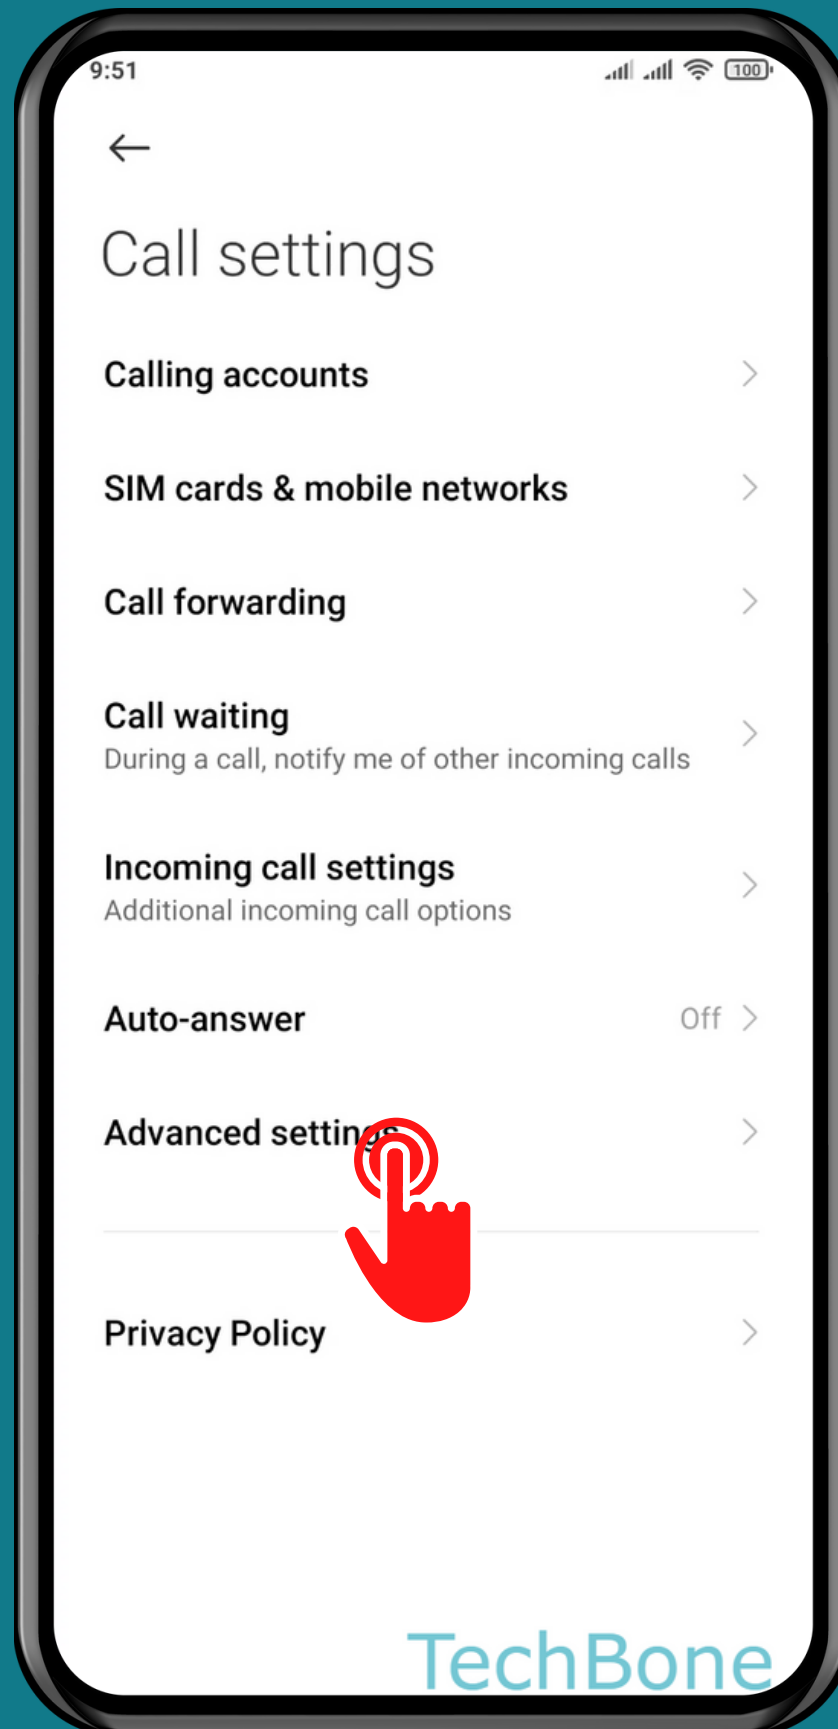

XIAOMI

Phone - Android 11 - MIUI 12

HOW TO TURN ON/OFF CALL BARRING

Tap on
Phone

Open the Menu

Tap on Settings

Tap on Calling accounts

Tap on
Advanced settings

Tap on Call barring

Choose a
SIM card (Dual SIM)

Turn On/Off an Option

Enter the **Call barring password** and tap **OK**

Note: Please request the password from your network provider.

Done!