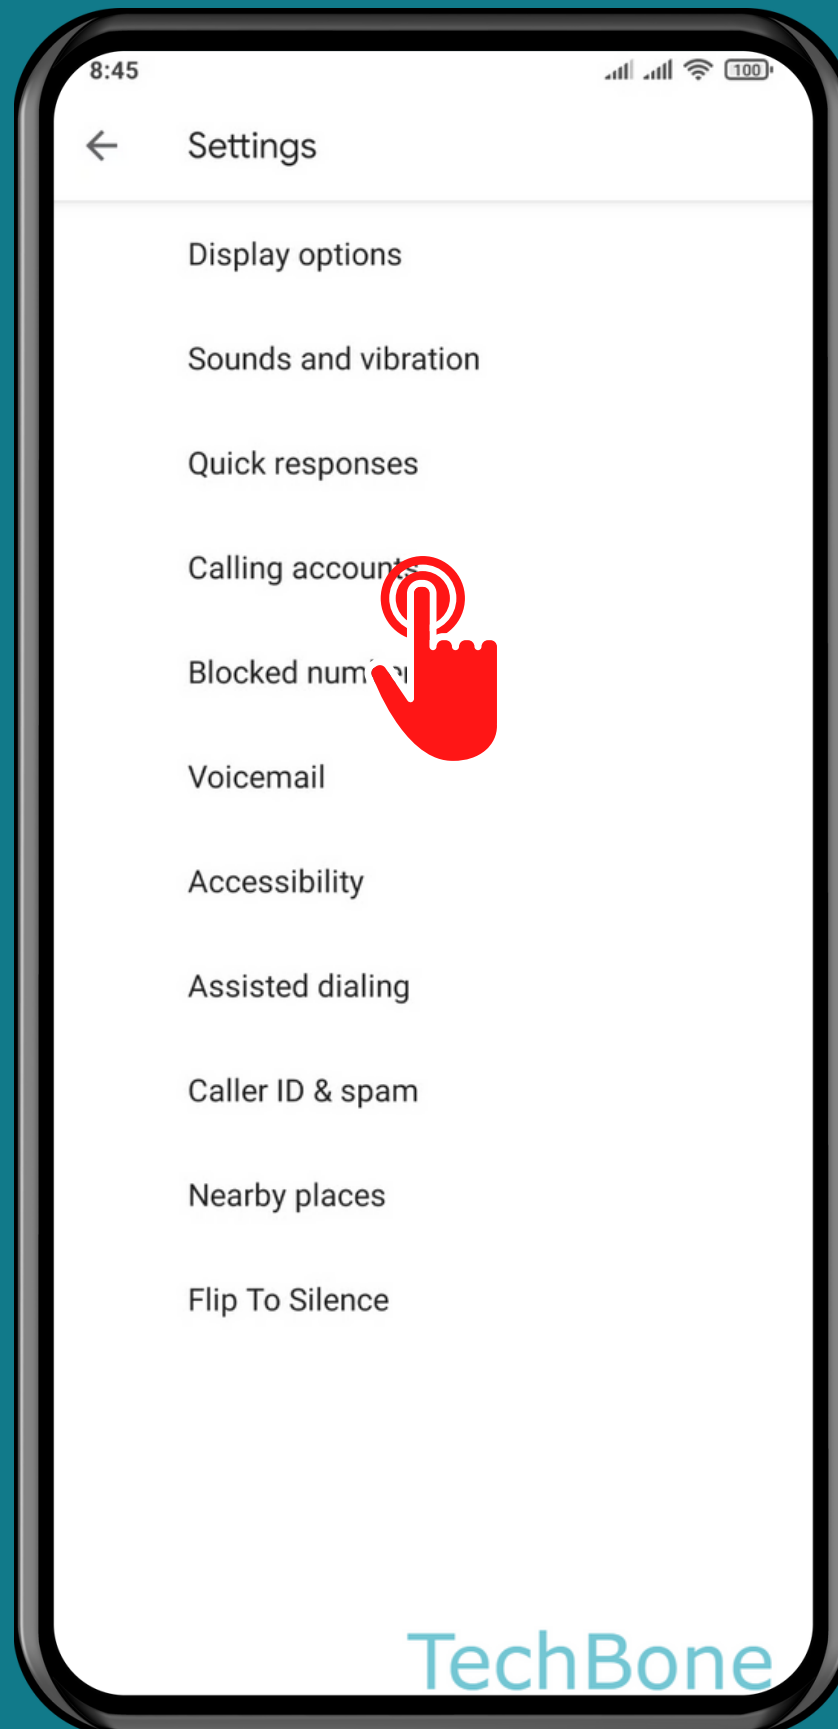

XIAOMI

Phone - Android 11 - MIUI 12

HOW TO TURN ON/OFF CALL BARRING

Tap on
Phone

Open the Menu

Tap on Settings

Tap on Calling accounts

Tap on
Advanced settings

Tap on Call barring

Choose a
SIM card (Dual SIM)

Turn On/Off an Option

Enter the **Call barring password** and tap **OK**

Note: Please request the password from your network provider.

Done!