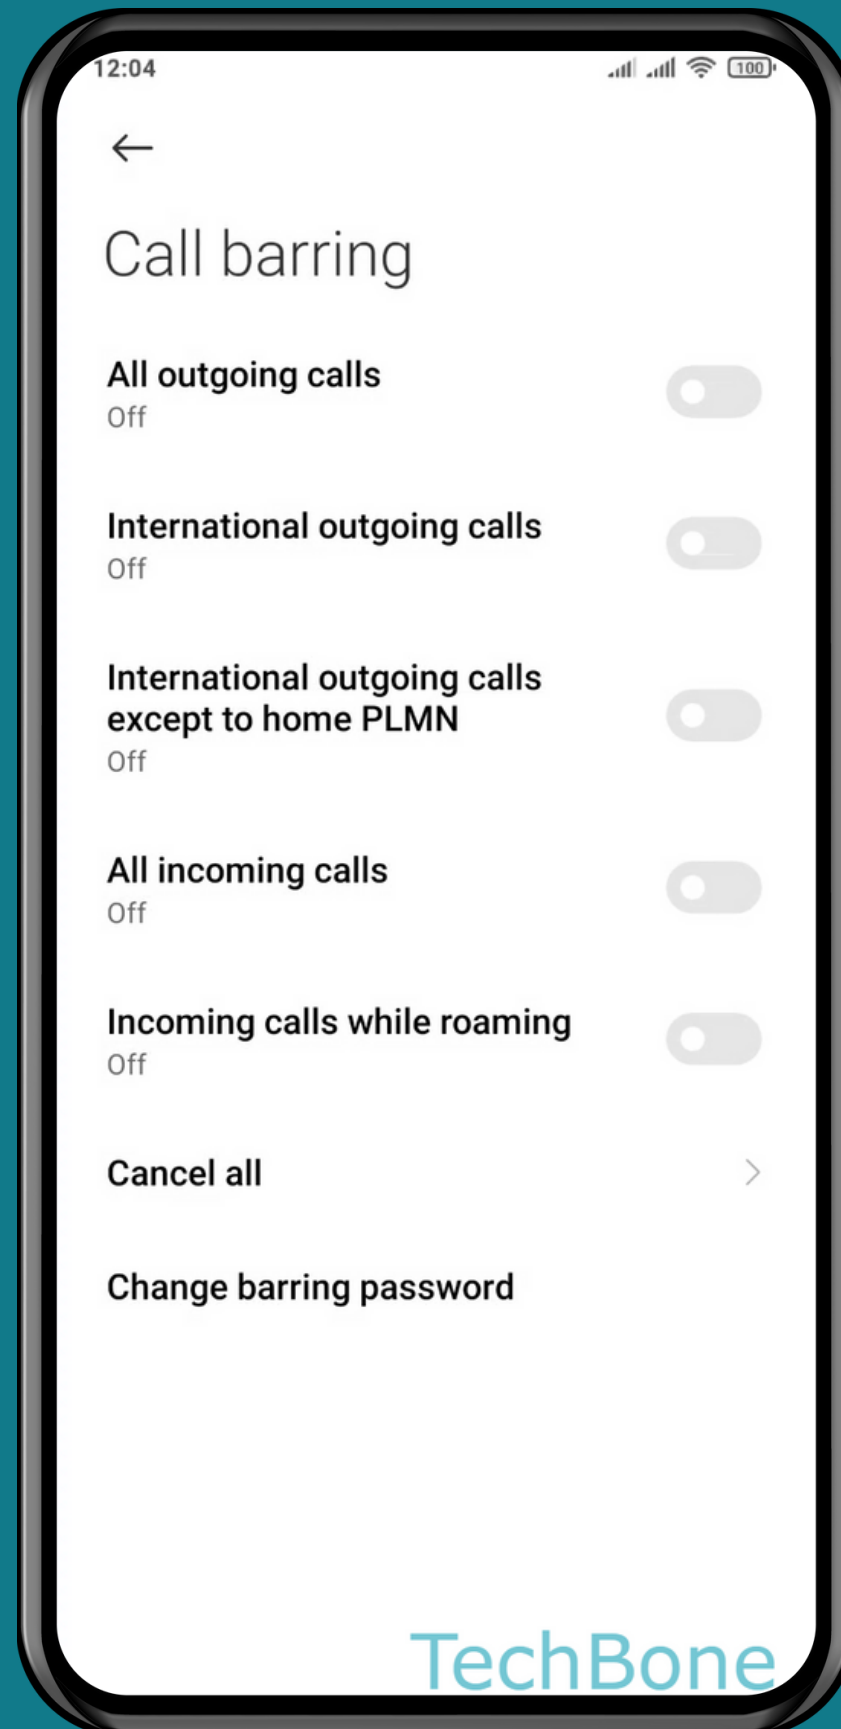

XIAOMI

Phone - Android 11 - MIUI 12

HOW TO TURN ON/OFF CALL BARRING

Tap on
Phone

Open the Menu

Tap on Settings

Tap on Calling accounts

Tap on
Advanced settings

Tap on Call barring

Choose a
SIM card (Dual SIM)

Turn On/Off an Option

Enter the **Call barring password** and tap **OK**

Note: Please request the password from your network provider.

Done!