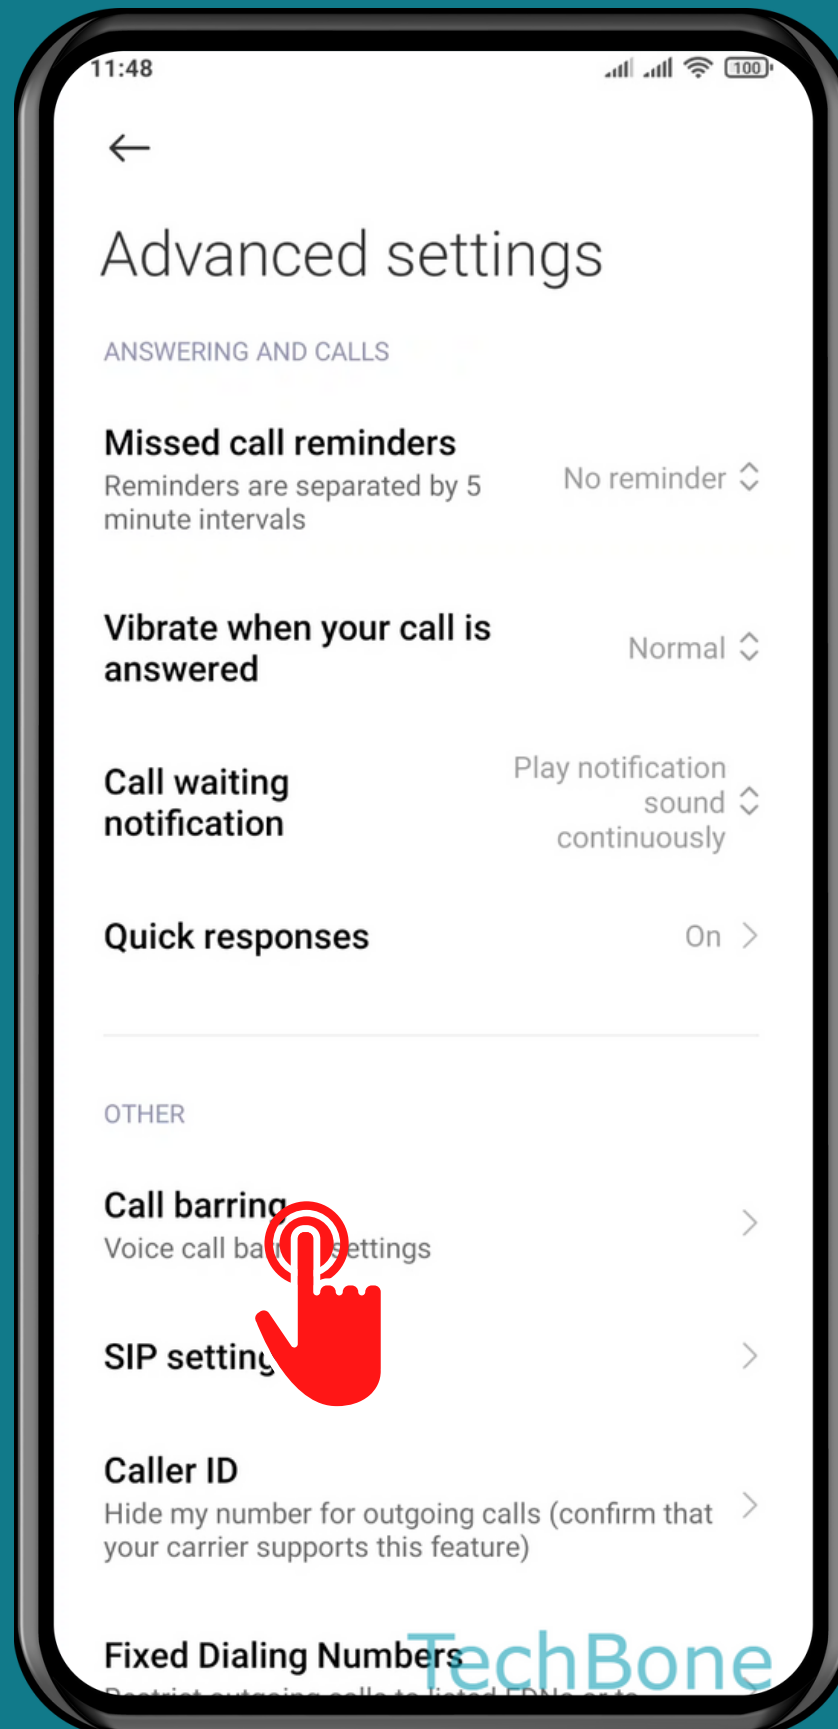

XIAOMI

Phone - Android 11 - MIUI 12

HOW TO TURN ON/OFF CALL BARRING

Tap on
Phone

Open the Menu

Tap on Settings

Tap on Calling accounts

Tap on
Advanced settings

Tap on Call barring

Choose a
SIM card (Dual SIM)

Turn On/Off an Option

Enter the **Call barring password** and tap **OK**

Note: Please request the password from your network provider.

Done!