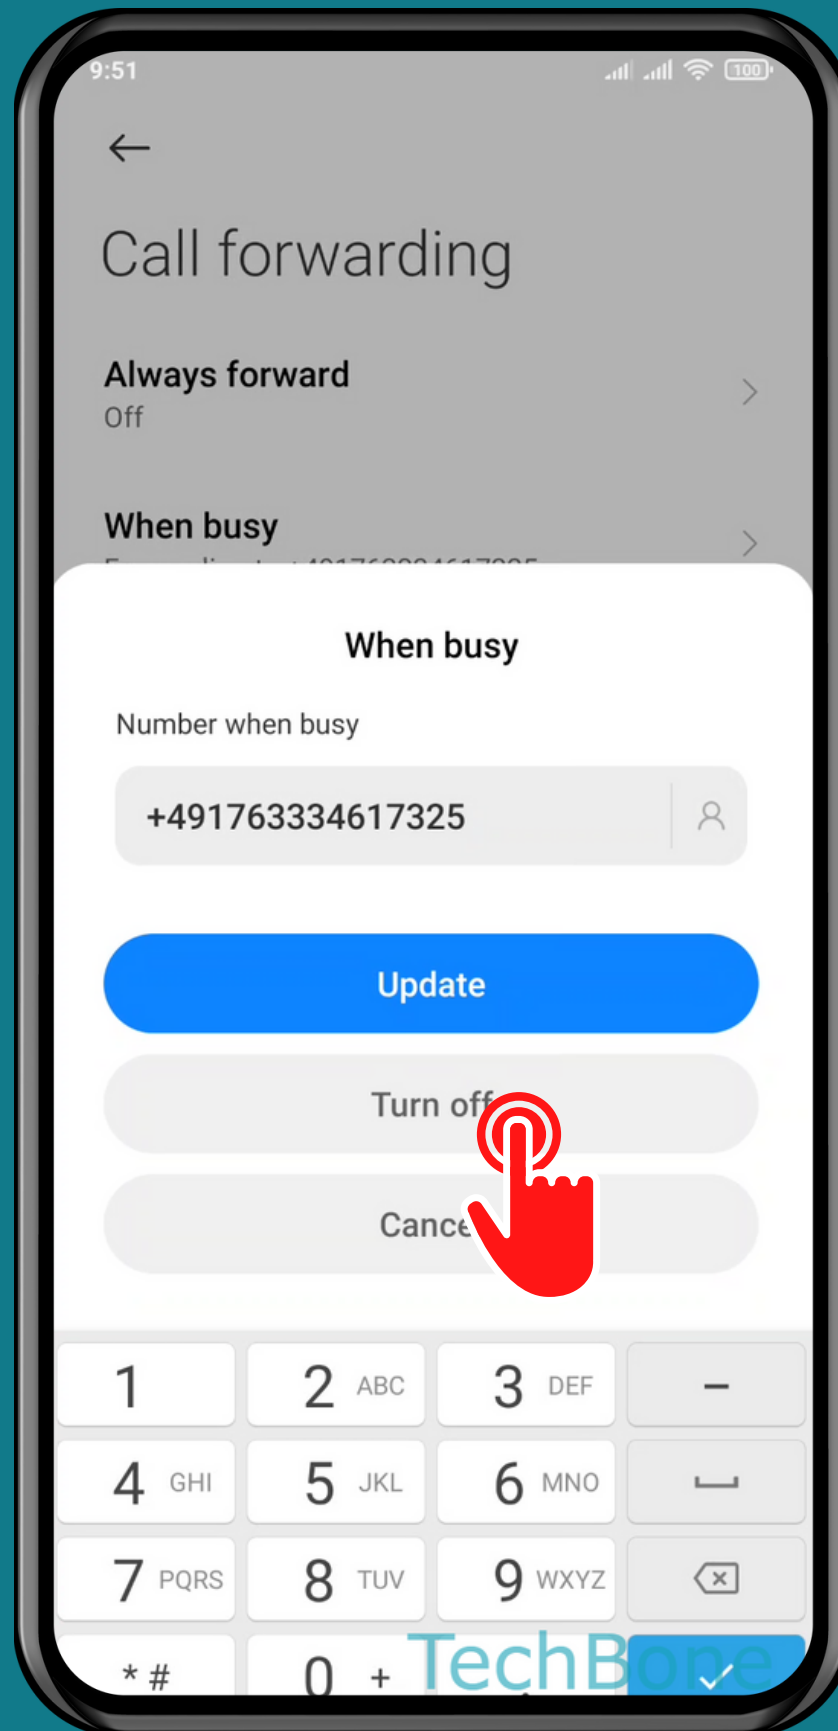

XIAOMI

Phone - Android 11 - MIUI 12

HOW TO TURN ON/OFF CALL FORWARDING

Tap on
Phone

Open the Menu

Tap on Settings

Tap on Calling accounts

Tap on Call forwarding

Choose a
SIM card (Dual SIM)

Choose an Option

Update the
Phone number or tap
on Turn off

Done!