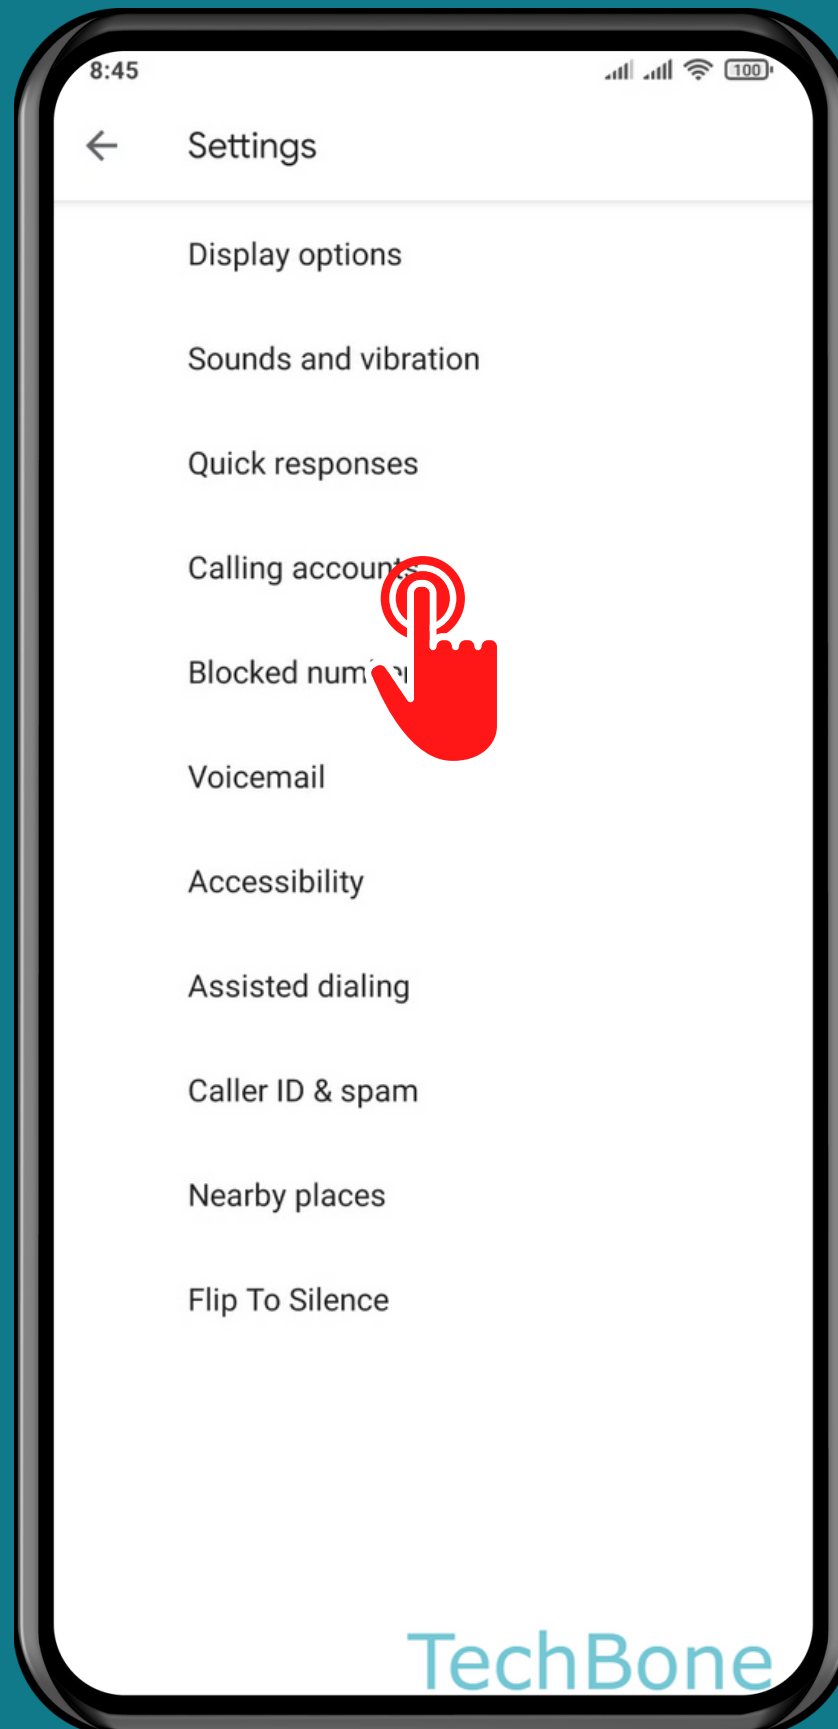

XIAOMI

Phone - Android 11 - MIUI 12

HOW TO TURN ON/OFF CALL FORWARDING

Tap on
Phone

Open the Menu

Tap on Settings

Tap on Calling accounts

Tap on Call forwarding

Choose a
SIM card (Dual SIM)

Choose an Option

Update the
Phone number or tap
on Turn off

Done!