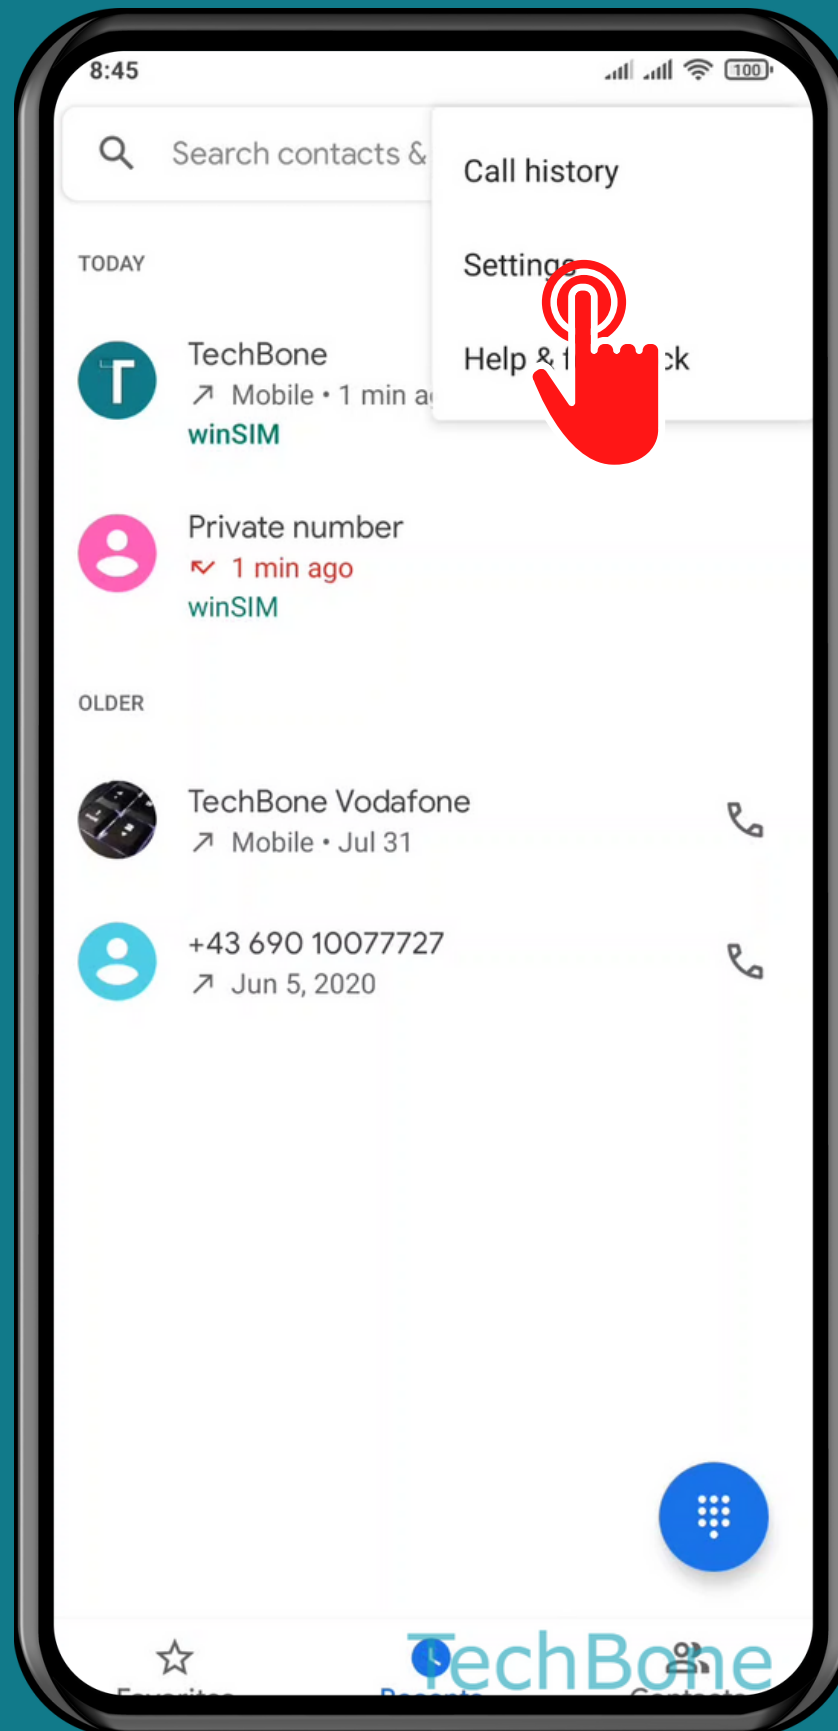

XIAOMI

Phone - Android 11 - MIUI 12

HOW TO TURN ON/OFF CALL FORWARDING

Tap on
Phone

Open the Menu

Tap on Settings

Tap on Calling accounts

Tap on Call forwarding

Choose a
SIM card (Dual SIM)

Choose an Option

Update the
Phone number or tap
on Turn off

Done!