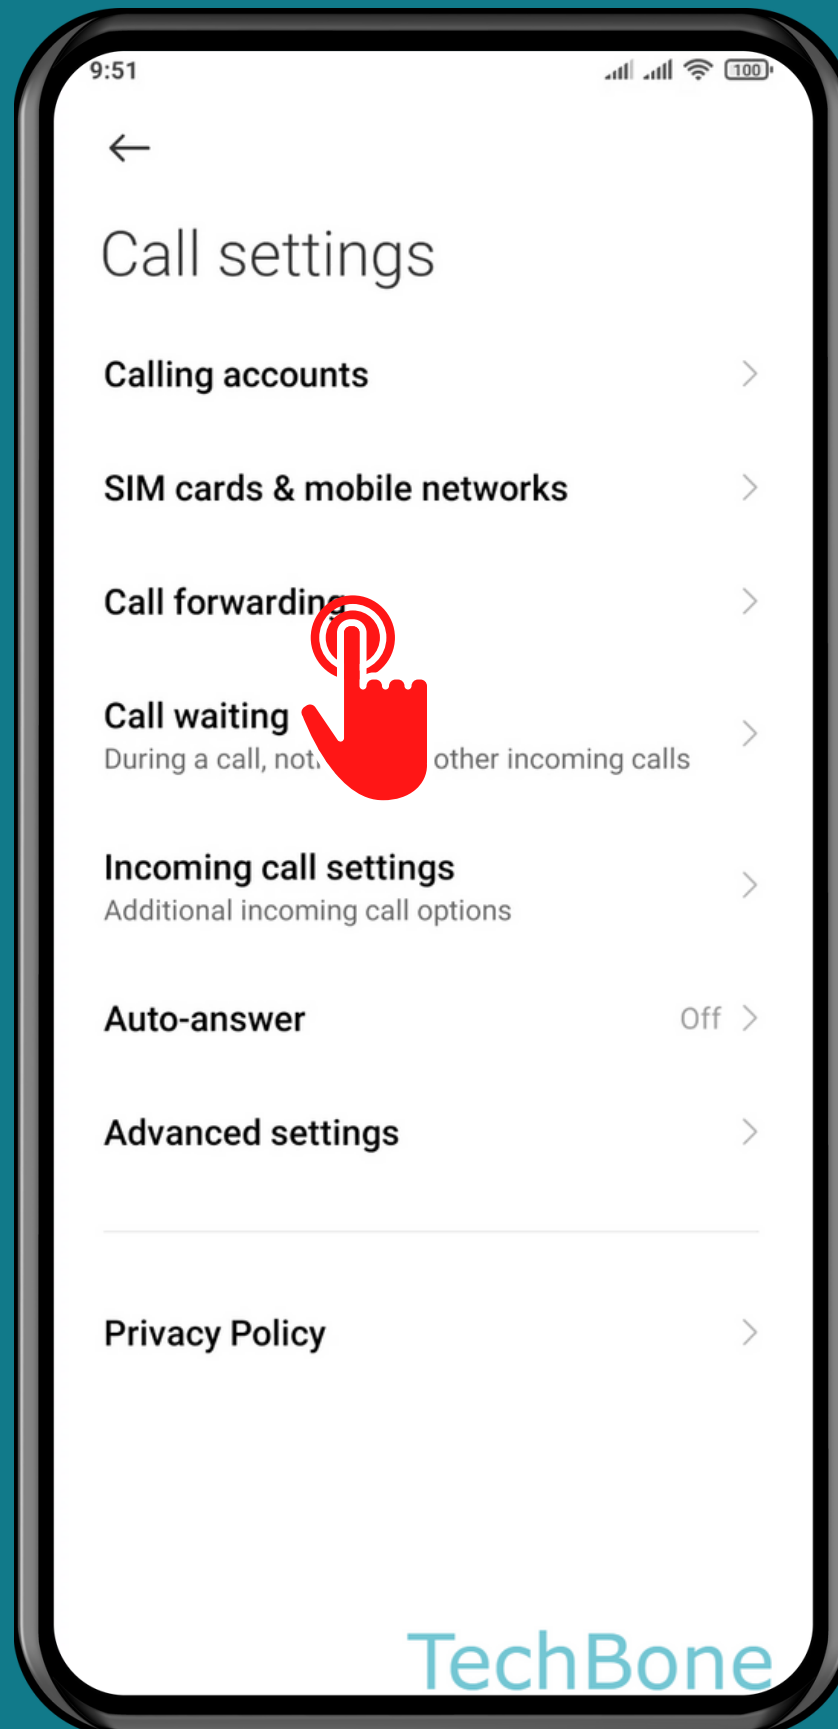

XIAOMI

Phone - Android 11 - MIUI 12

HOW TO TURN ON/OFF CALL FORWARDING

Tap on
Phone

Open the Menu

Tap on Settings

Tap on Calling accounts

Tap on Call forwarding

Choose a
SIM card (Dual SIM)

Choose an Option

Update the
Phone number or tap
on Turn off

Done!