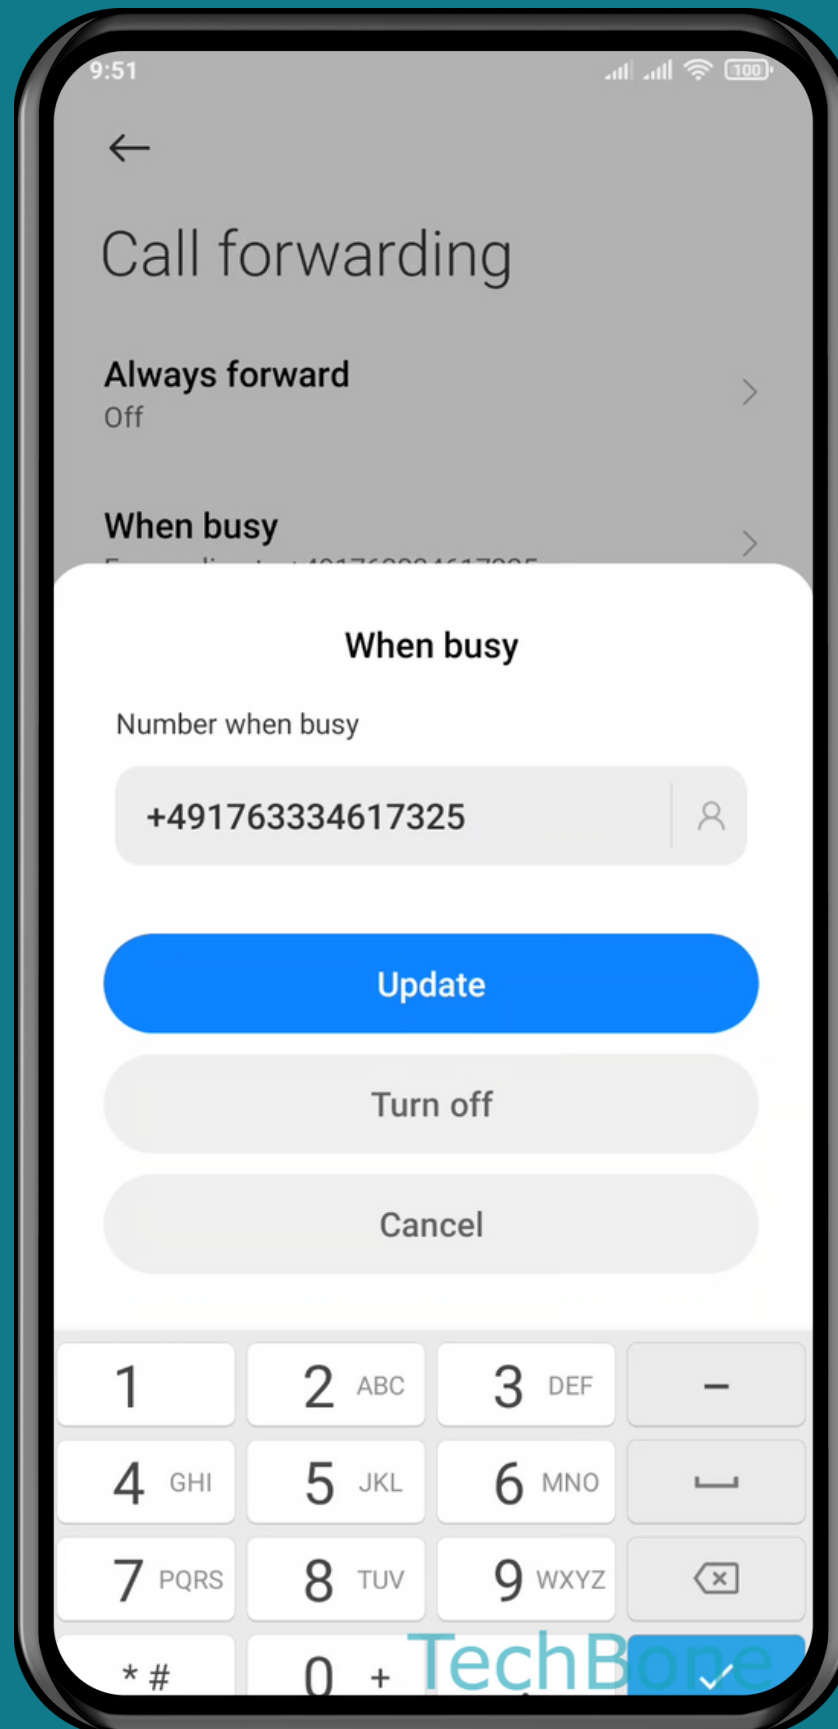

XIAOMI

Phone - Android 11 - MIUI 12

HOW TO TURN ON/OFF CALL FORWARDING

Tap on
Phone

Open the Menu

Tap on Settings

Tap on Calling accounts

Tap on Call forwarding

Choose a
SIM card (Dual SIM)

Choose an Option

Update the
Phone number or tap
on Turn off

Done!