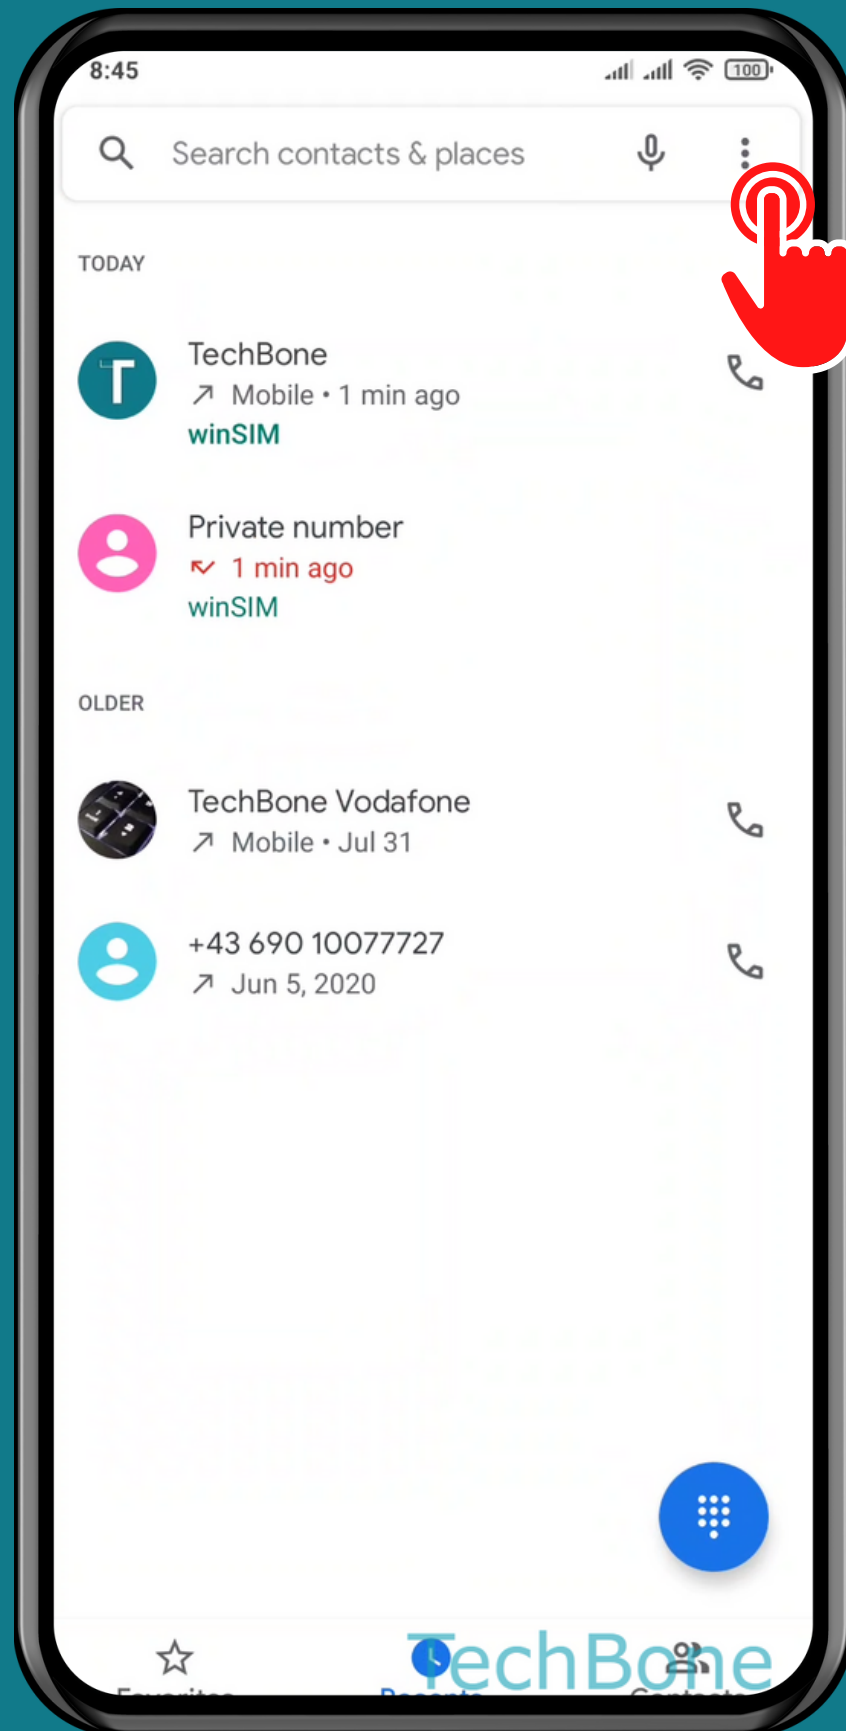

XIAOMI

Phone - Android 11 - MIUI 12

HOW TO TURN ON/OFF CALL FORWARDING

Tap on
Phone

Open the Menu

Tap on Settings

Tap on Calling accounts

Tap on Call forwarding

Choose a
SIM card (Dual SIM)

Choose an Option

Update the
Phone number or tap
on Turn off

Done!