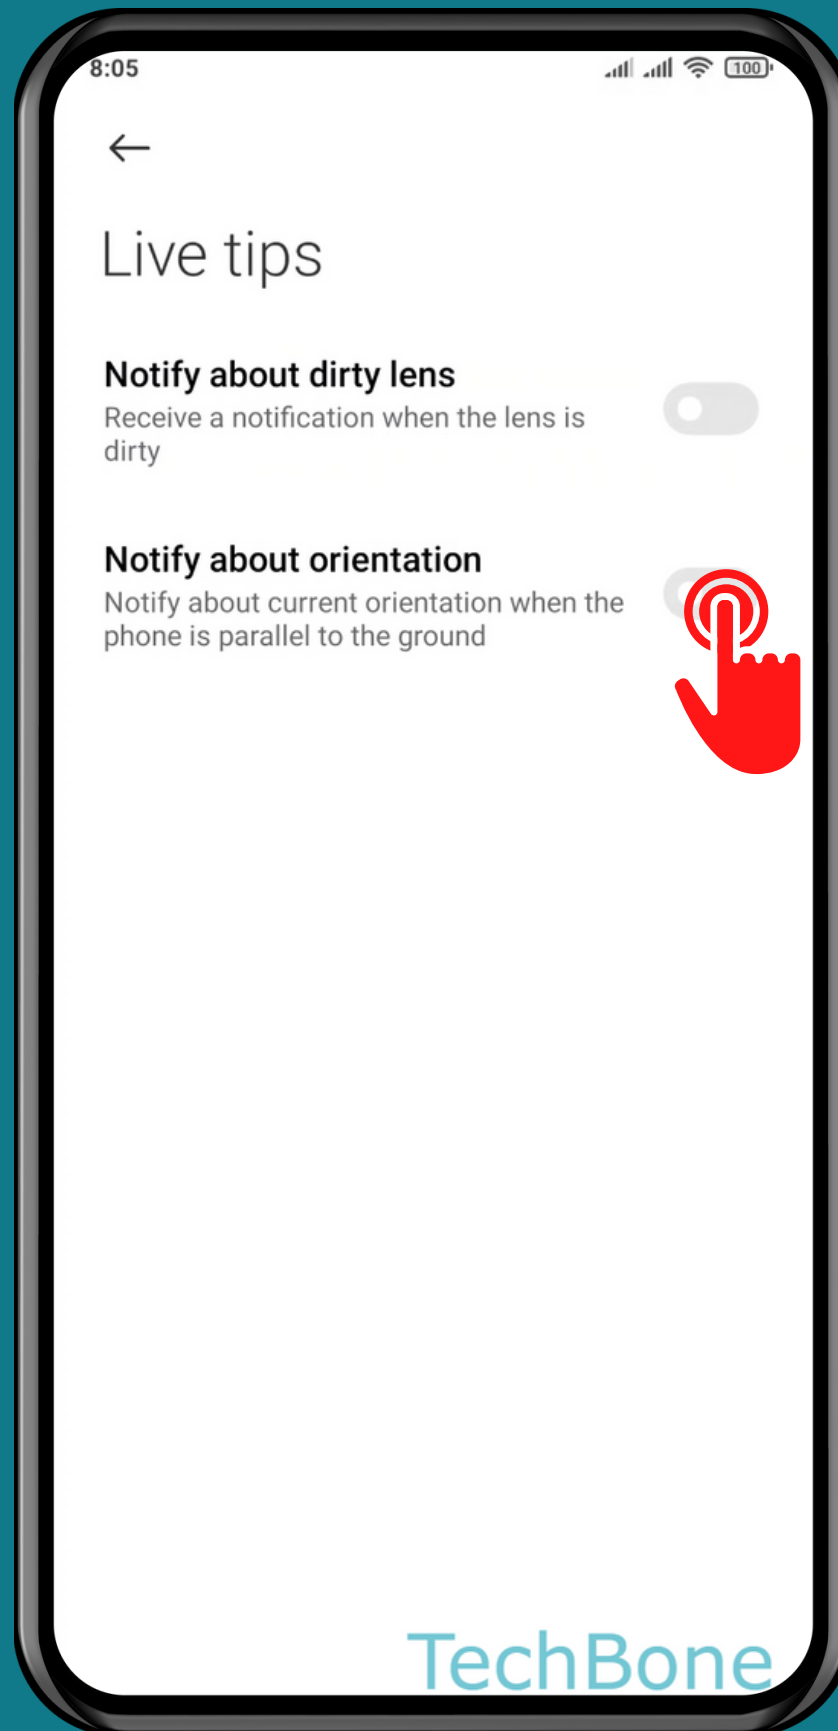

XIAOMI

Camera - Android 11 - MIUI 12

HOW TO TURN ON/OFF CAMERA LIVE TIPS

Tap on
Camera

Open the Menu

Tap on
Settings

Tap on
Live tips

Turn On/Off the desired **Feature**