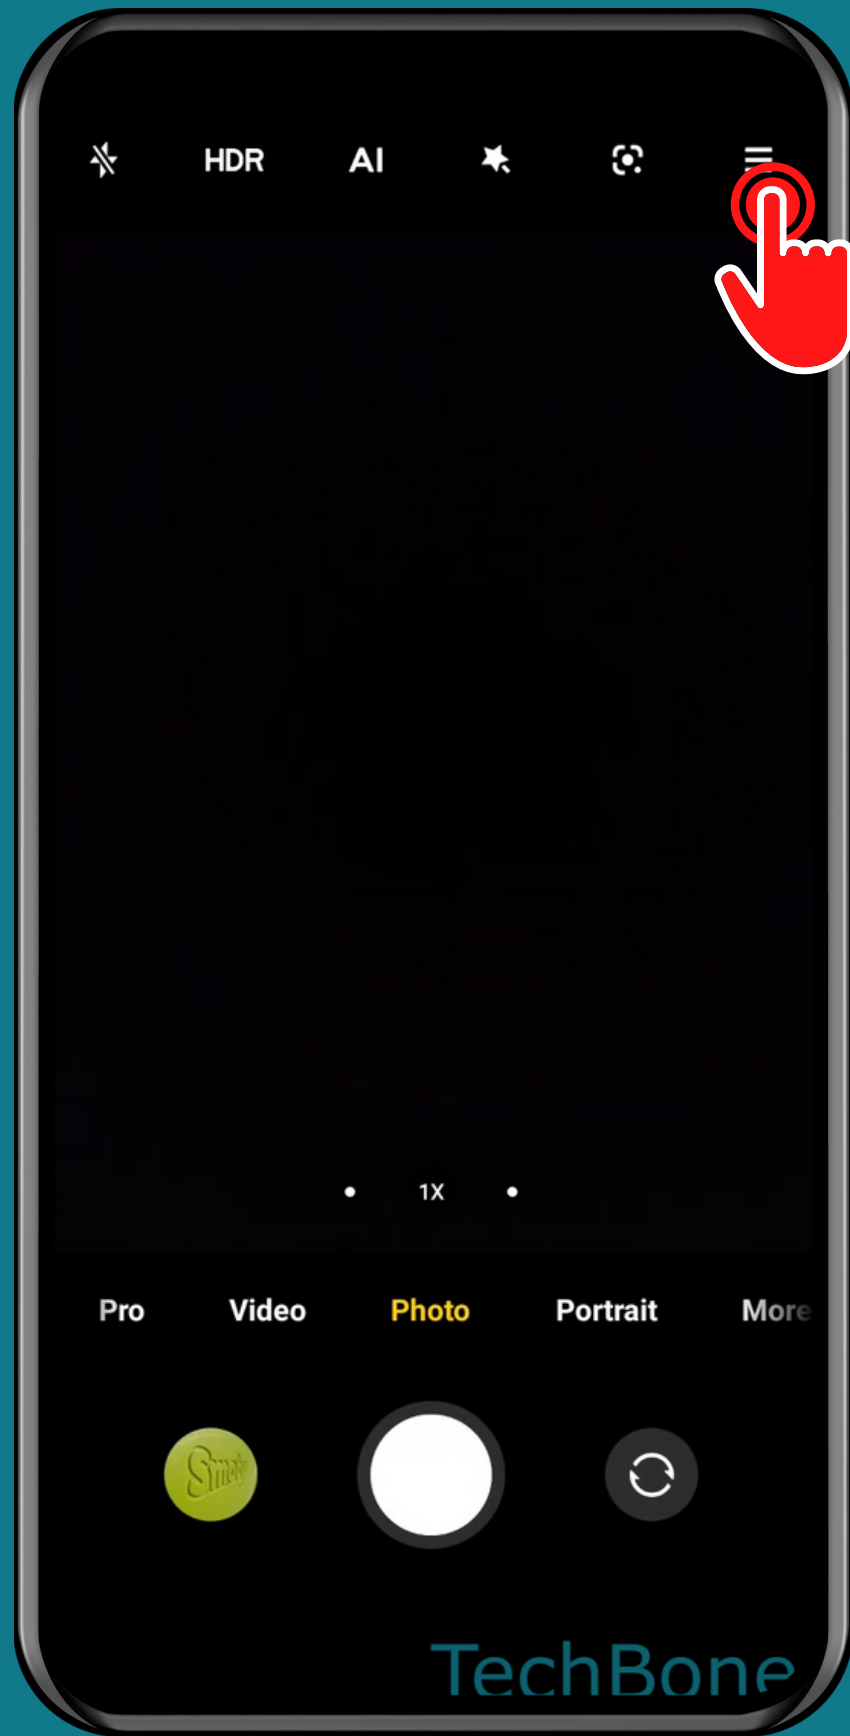

XIAOMI

Camera - Android 11 - MIUI 12

HOW TO TURN ON/OFF CAMERA LIVE TIPS

Tap on
Camera

Open the Menu

Tap on
Settings

Tap on
Live tips

Turn On/Off the desired **Feature**