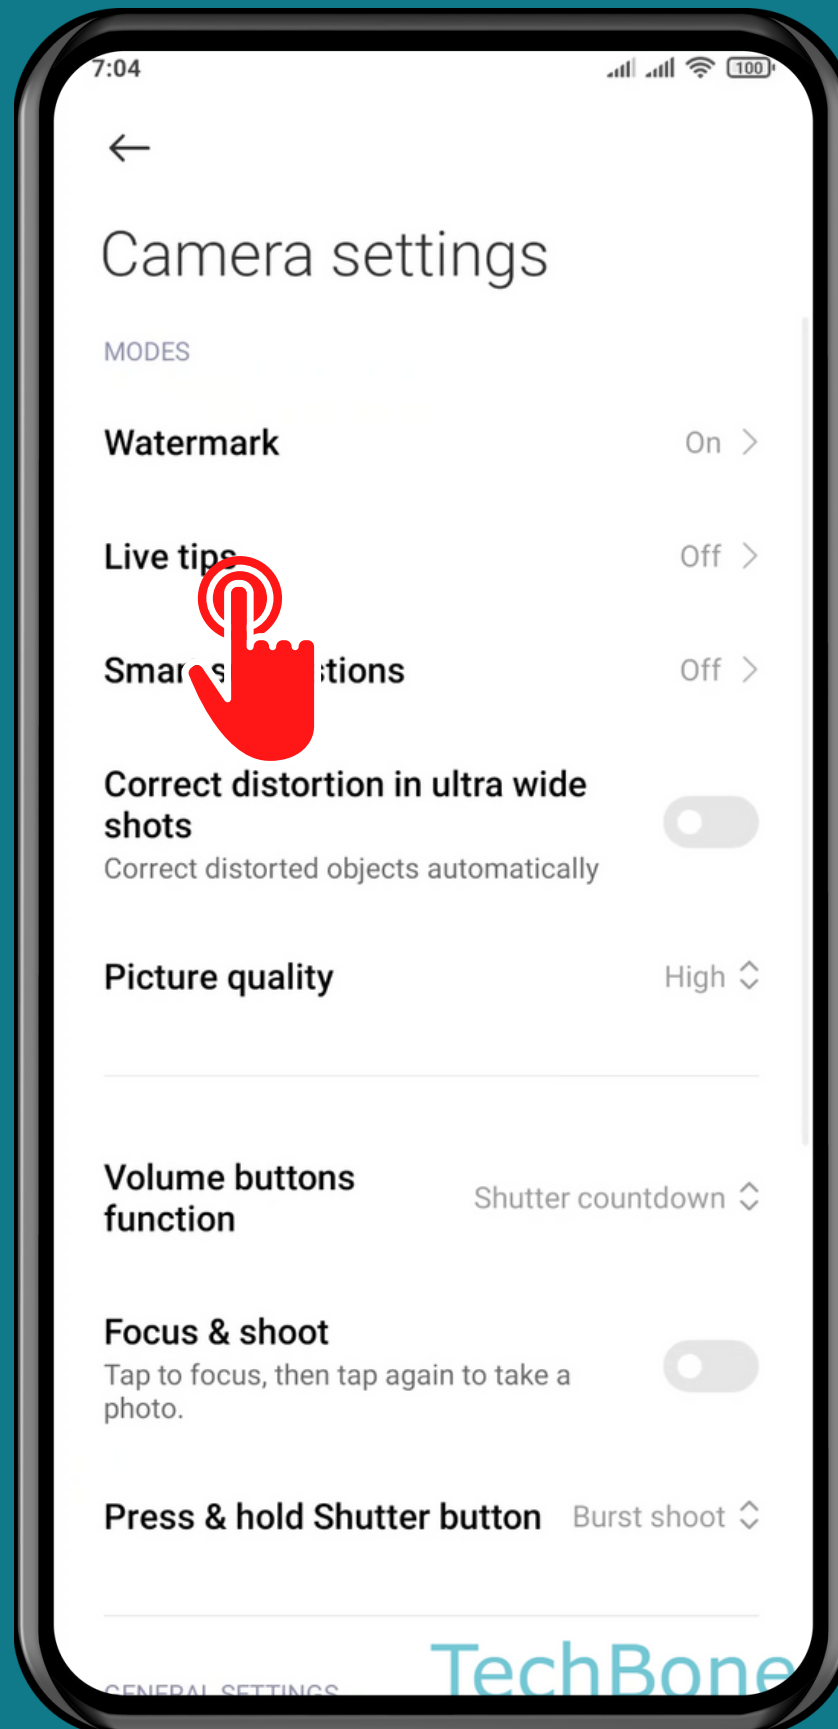

XIAOMI

Camera - Android 11 - MIUI 12

HOW TO TURN ON/OFF CAMERA LIVE TIPS

Tap on
Camera

Open the Menu

Tap on
Settings

Tap on
Live tips

Turn On/Off the desired **Feature**