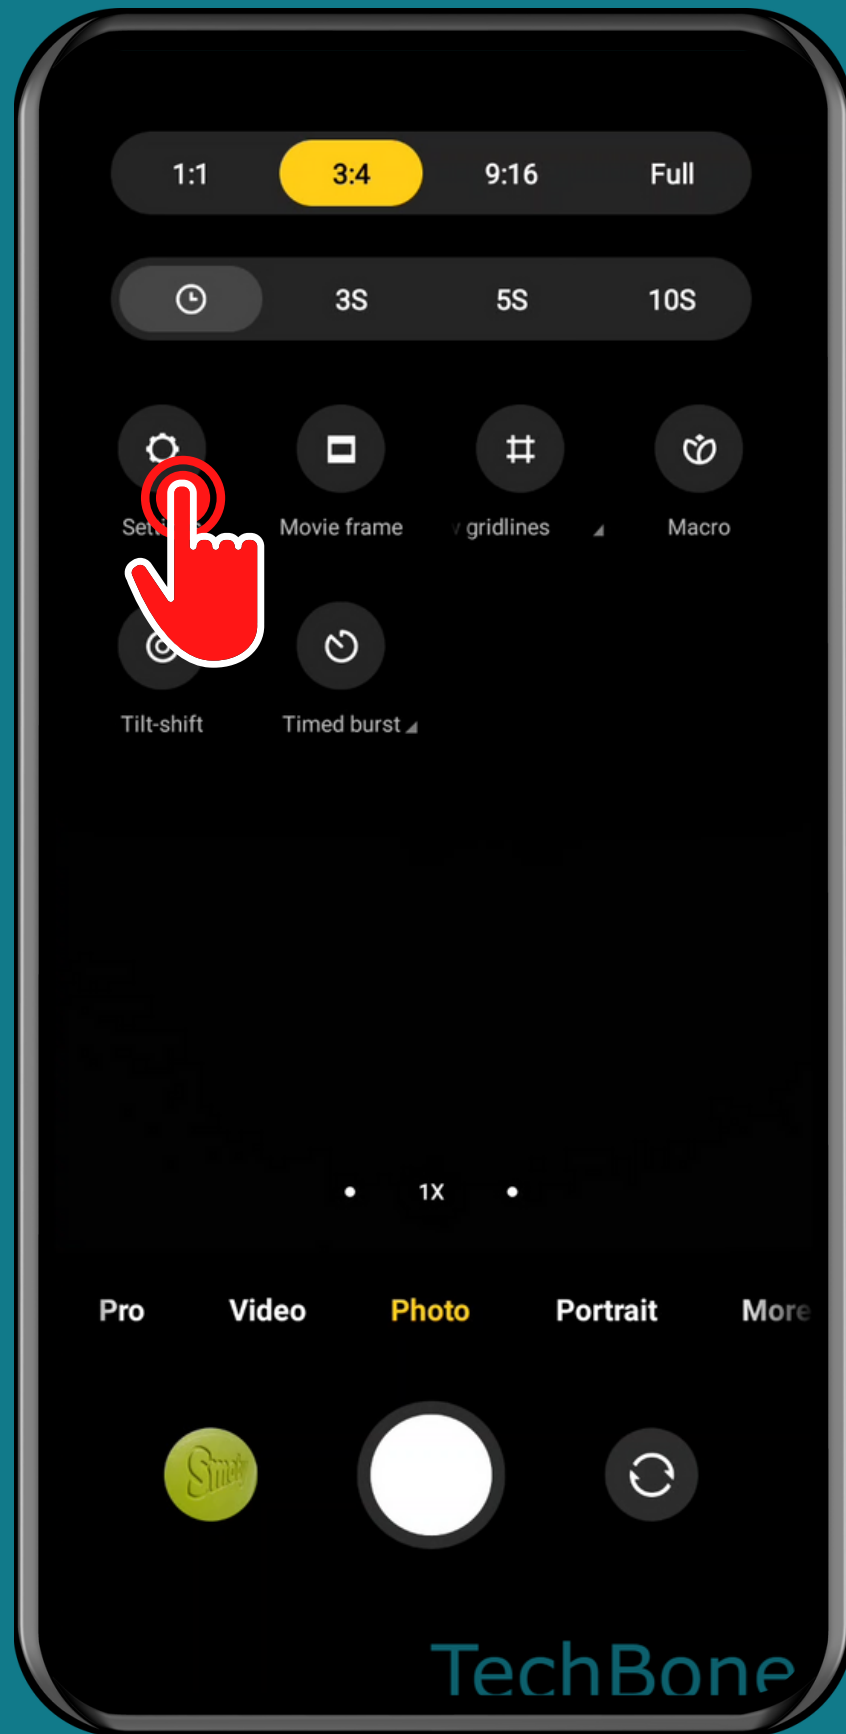

XIAOMI

Camera - Android 11 - MIUI 12

HOW TO TURN ON/OFF CAMERA LIVE TIPS

Tap on
Camera

Open the Menu

Tap on
Settings

Tap on
Live tips

Turn On/Off the desired **Feature**