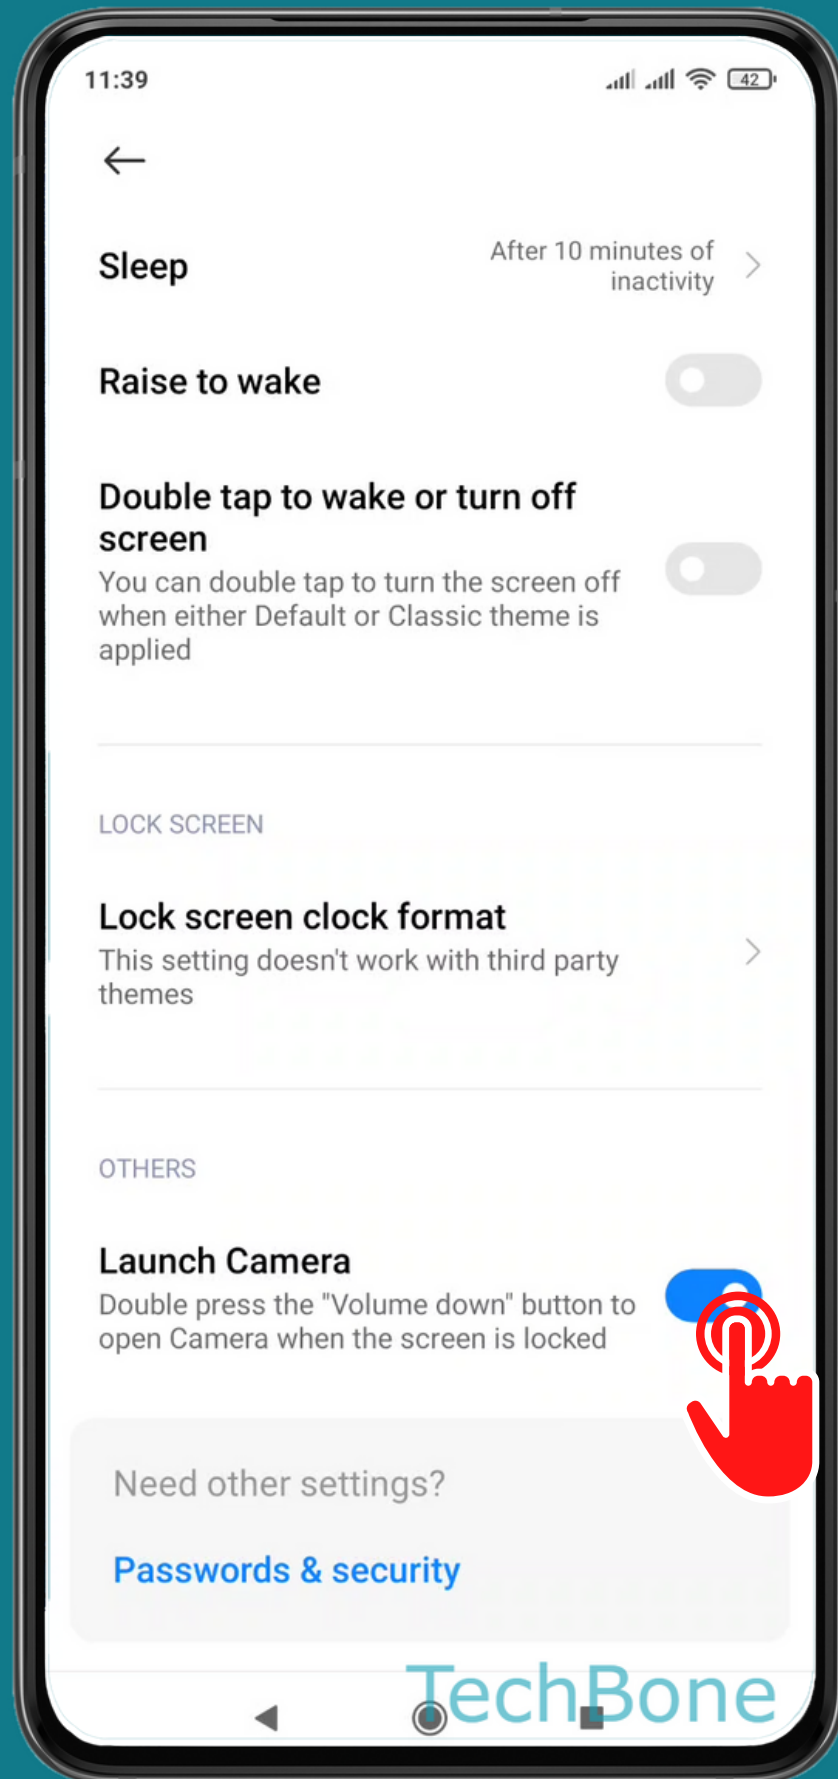

XIAOMI

Android 11 - MIUI 12

HOW TO TURN ON/OFF LAUNCH CAMERA

Tap on **Settings**

Tap on Always-on display & Lock screen

Turn On/Off Launch Camera

Done!