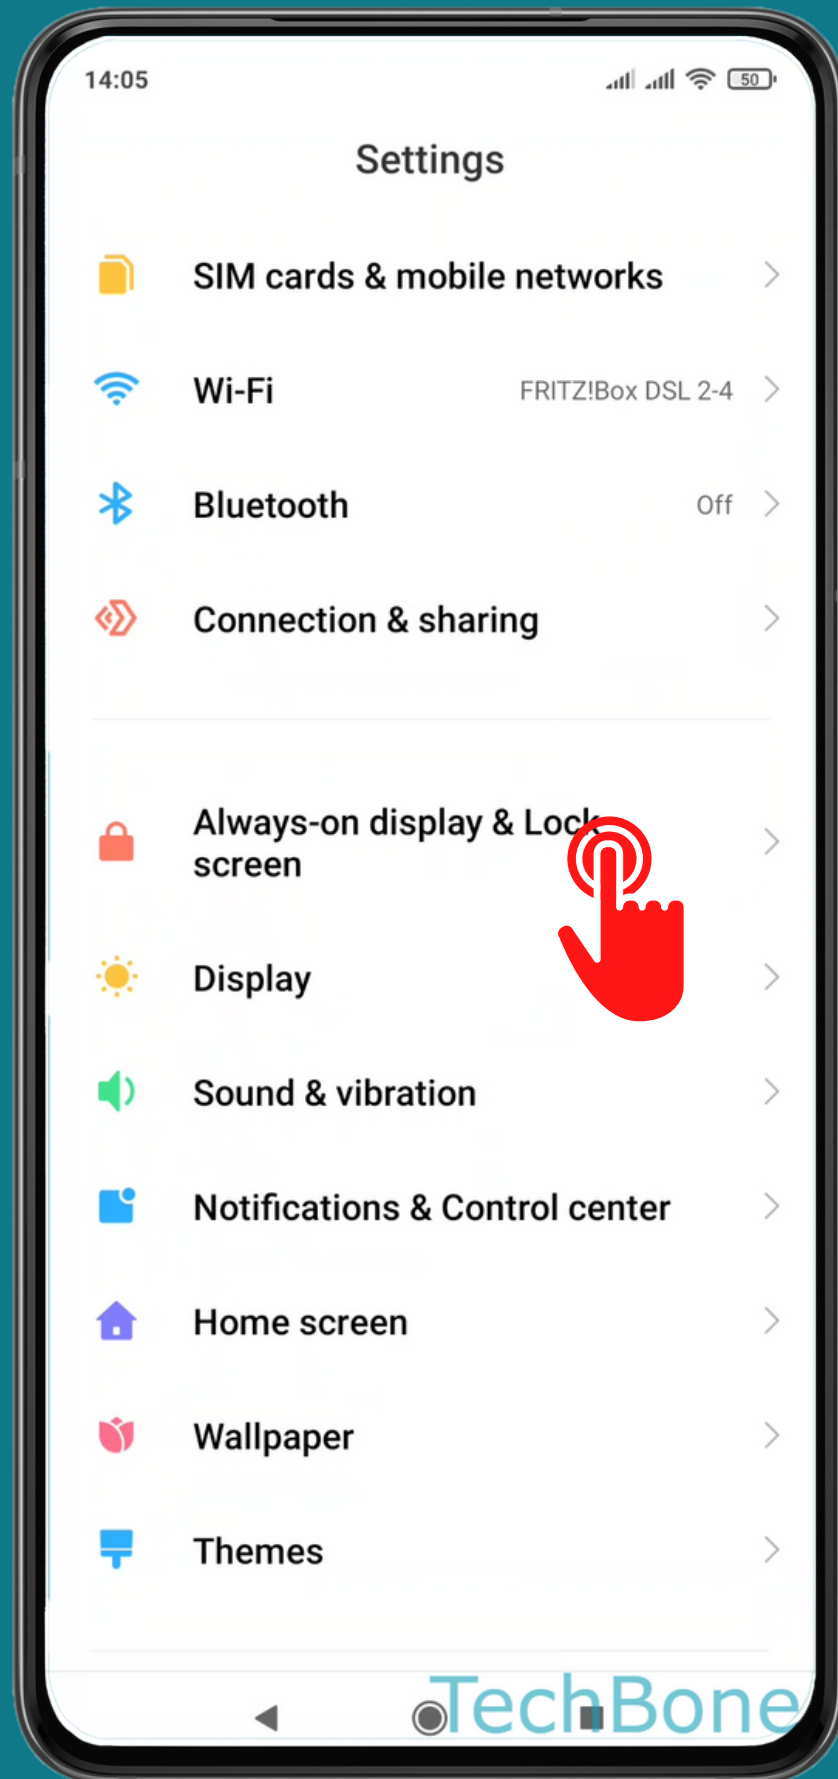

XIAOMI

Android 11 - MIUI 12

HOW TO TURN ON/OFF LAUNCH CAMERA

Tap on **Settings**

Tap on Always-on display & Lock screen

Turn On/Off Launch Camera

Done!