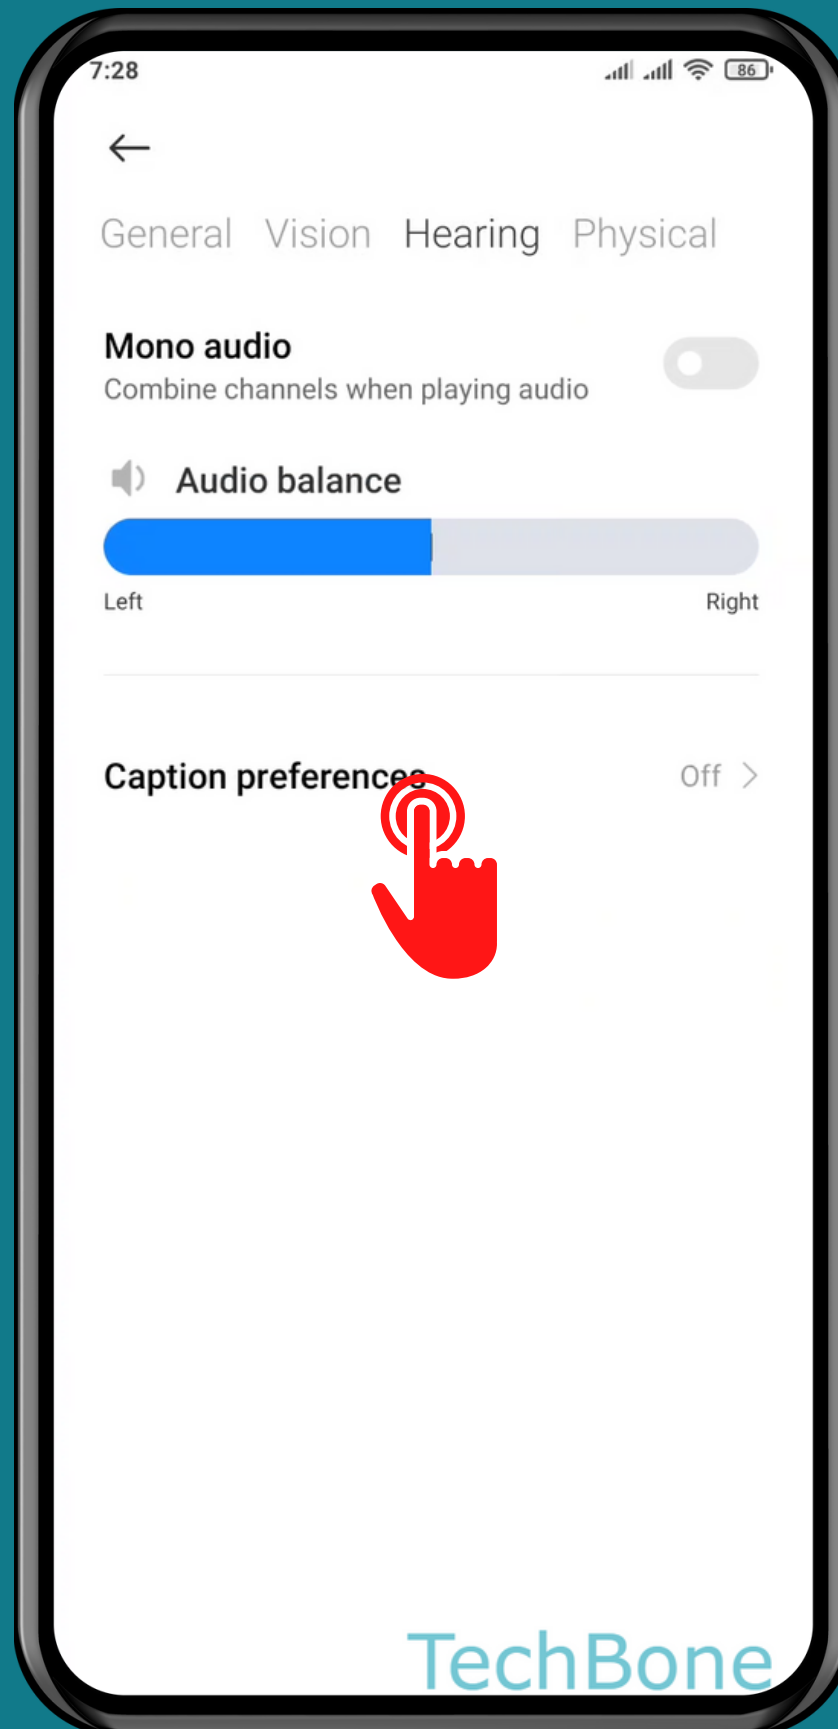

Tap on Caption preferences