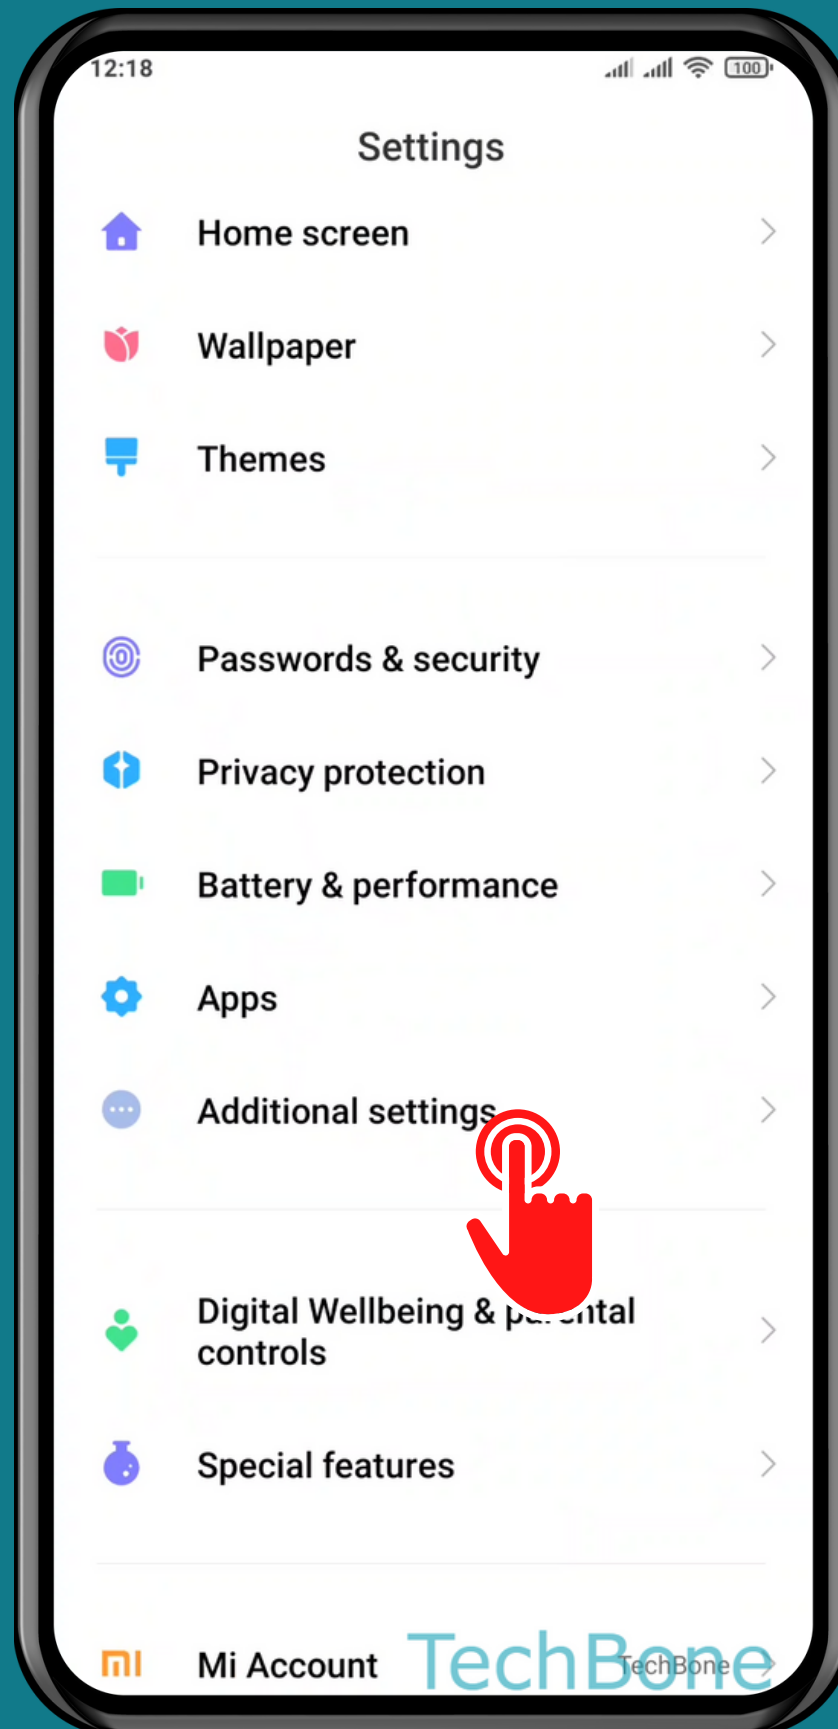

# HOW TO TURN ON/OFF CAPTIONS FOR SUPPORTED APPS

Tap on **Settings**

# Tap on Additional settings

# Tap on Accessibility