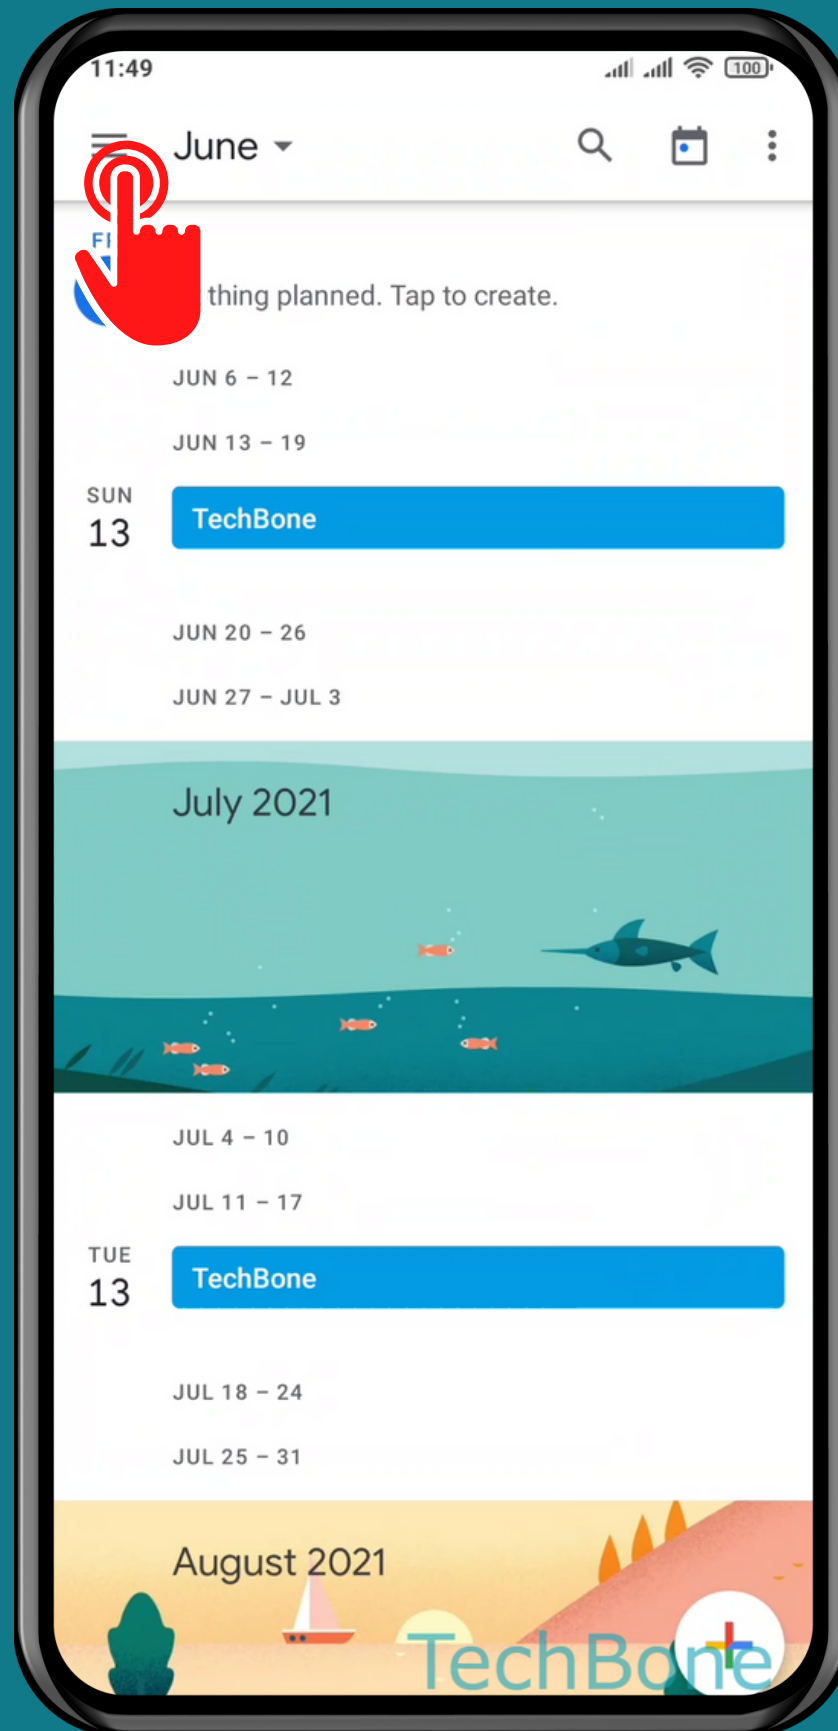

XIAOMI

Calendar - Android 11 - MIUI 12

HOW TO CHANGE CALENDAR VIEW

Tap on Calendar

Open the Menu

Choose an Option

Done!