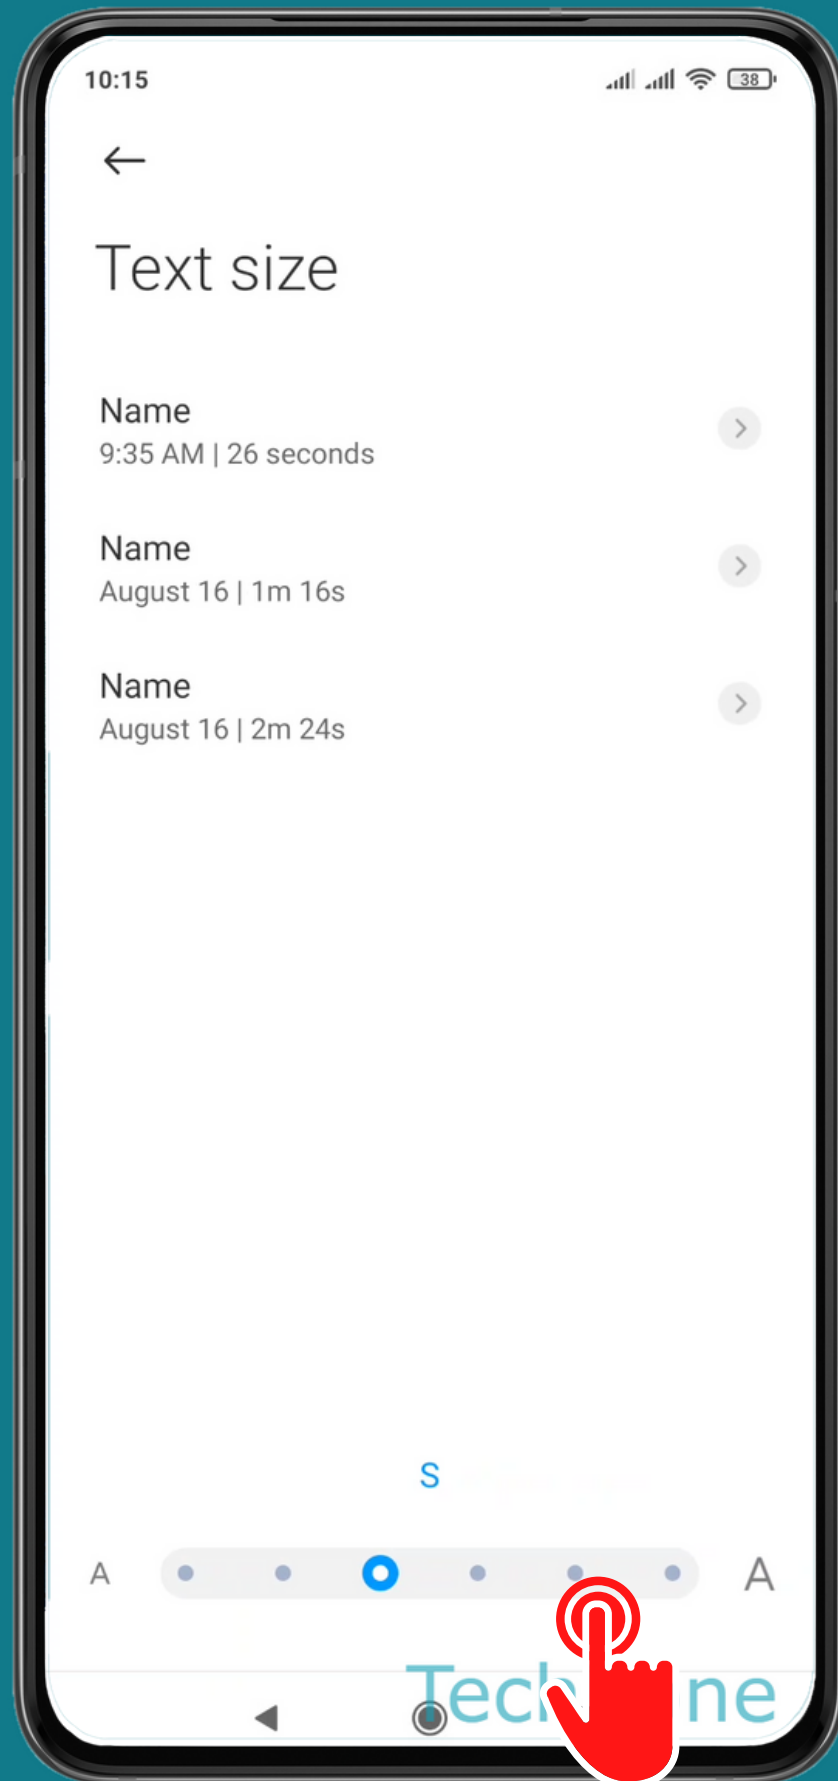

# HOW TO CHANGE FONT SIZE

Tap on **Settings**

Tap on **Display**

Tap on **Text size**

# Set the Text size

Done!