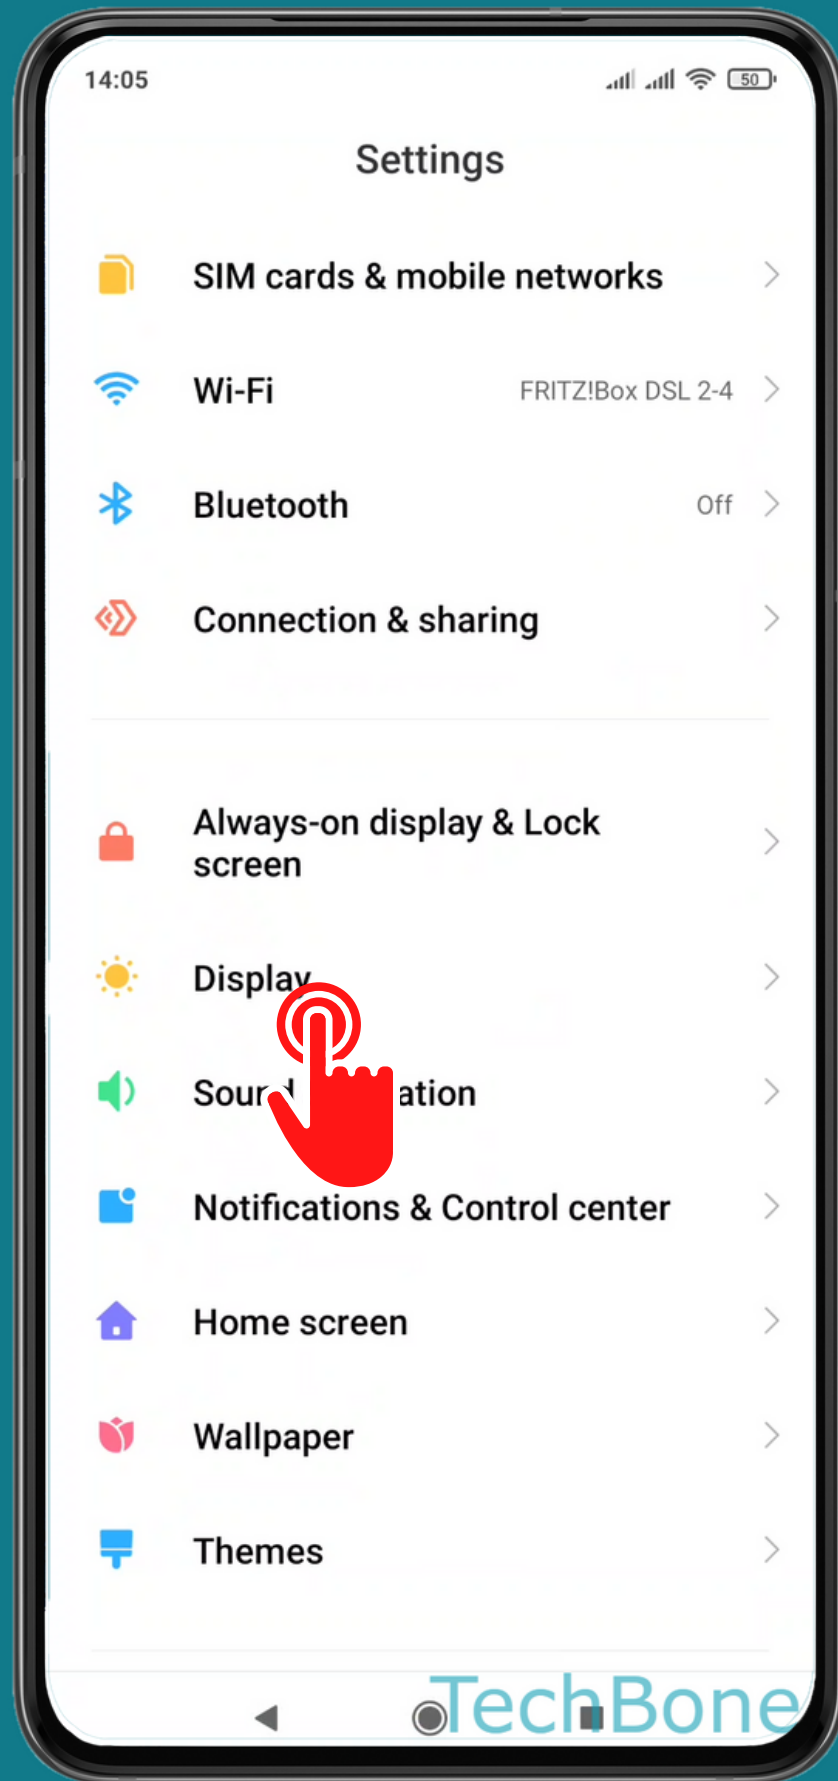

# HOW TO CHANGE FONT SIZE

Tap on **Settings**

Tap on **Display**

Tap on **Text size**