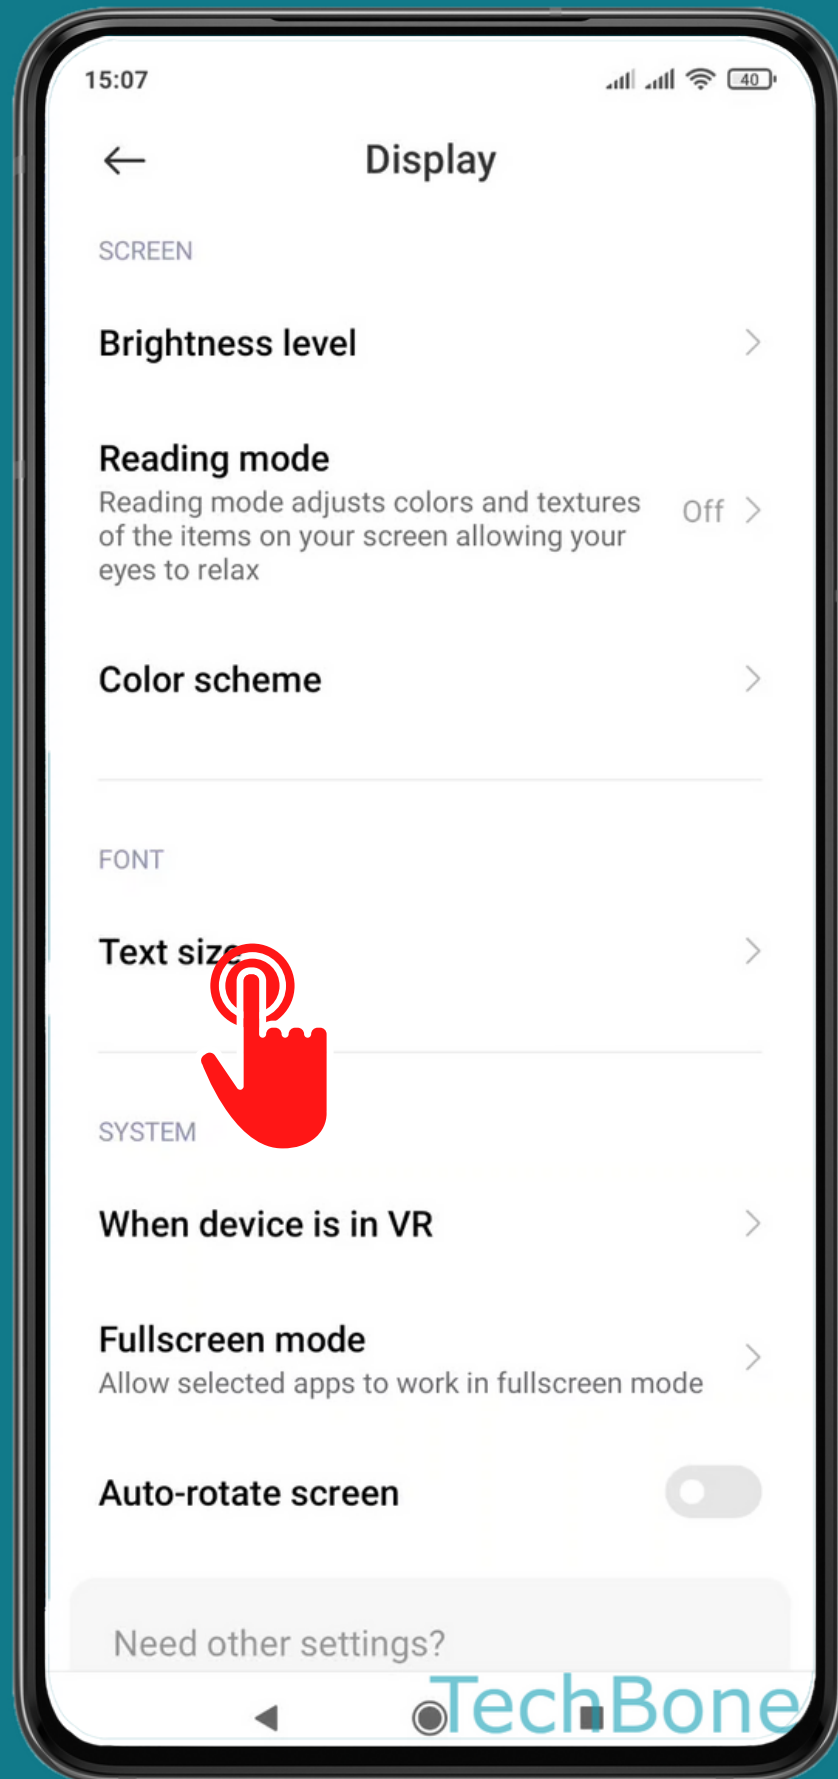

# HOW TO CHANGE FONT SIZE

Tap on **Settings**

Tap on **Display**

Tap on **Text size**