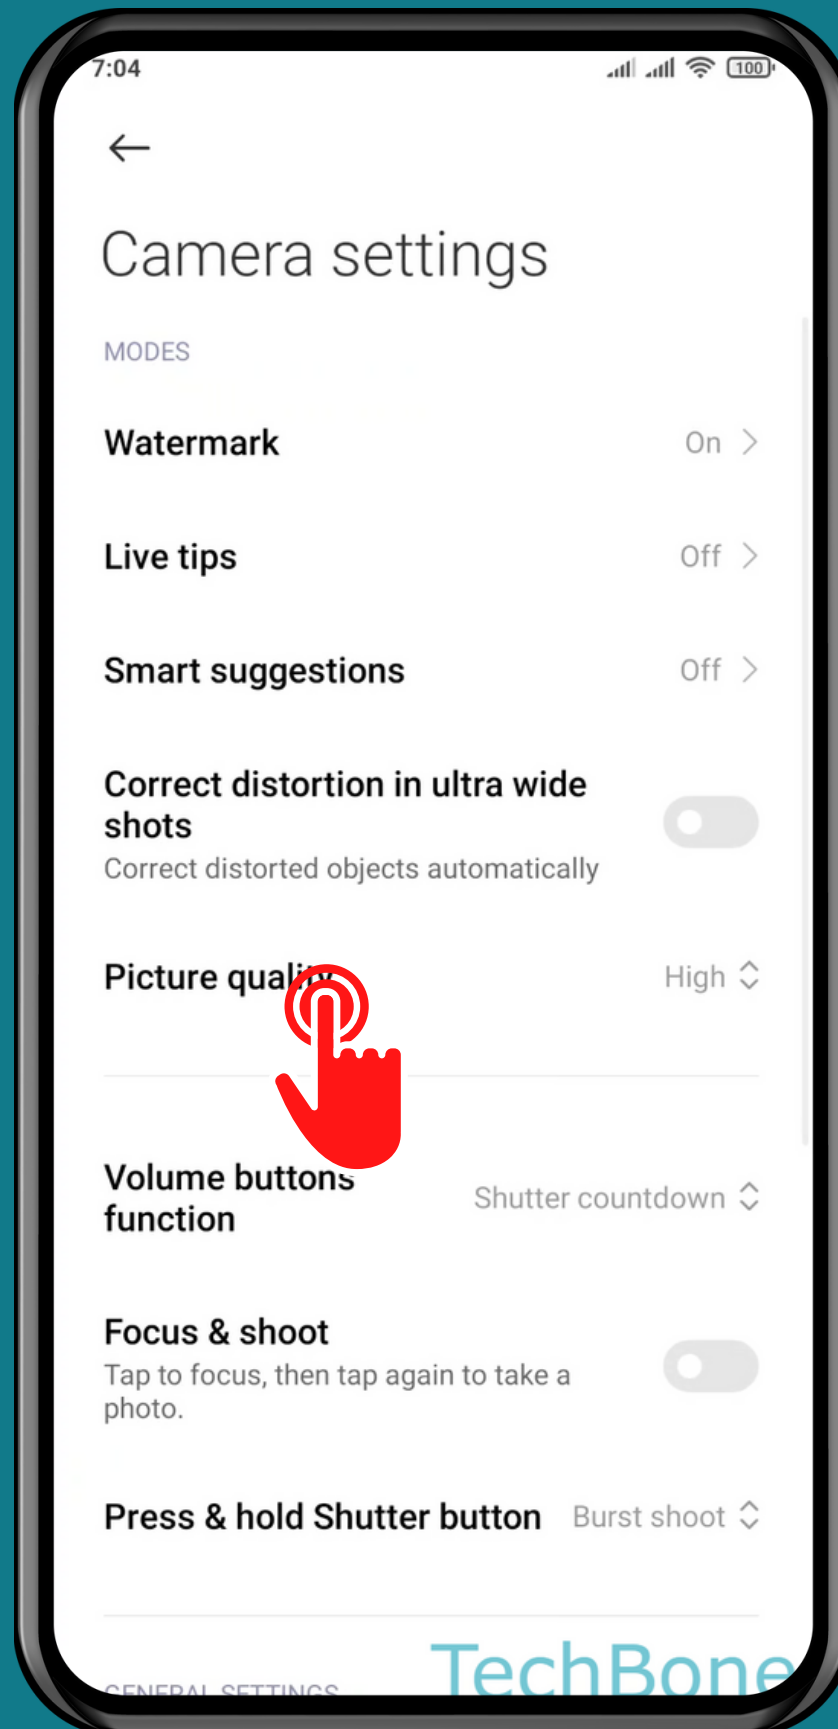

XIAOMI

Camera - Android 11 - MIUI 12

HOW TO SET PICTURE QUALITY

Tap on
Camera

Open the Menu

Tap on
Settings

Tap on
Picture quality

Choose an Option