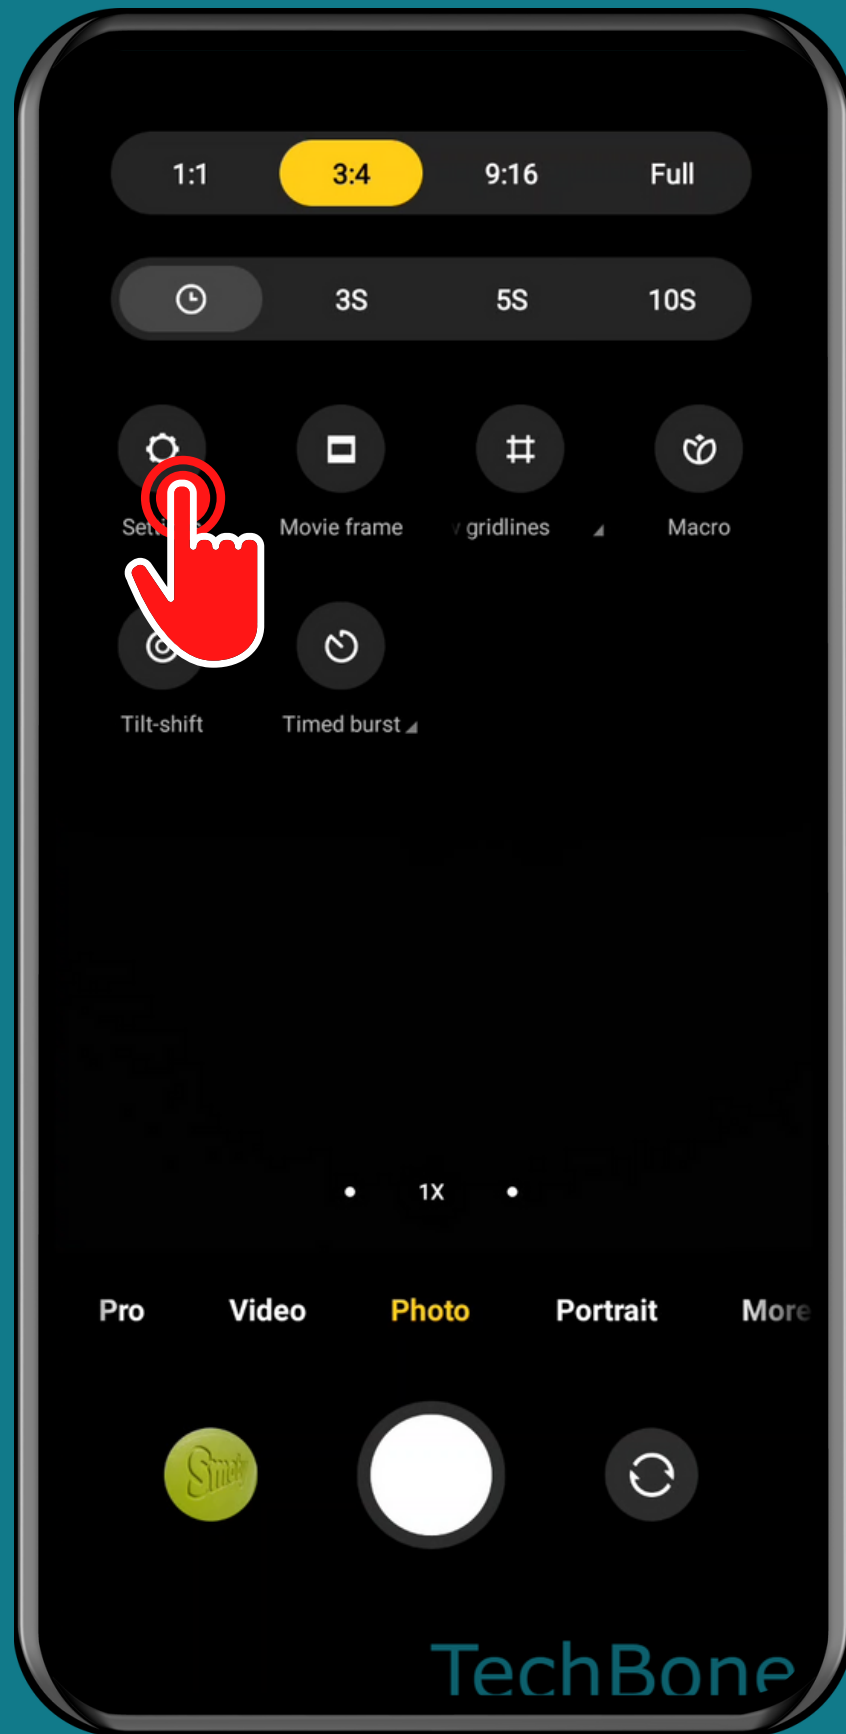

XIAOMI

Camera - Android 11 - MIUI 12

HOW TO SET PICTURE QUALITY

Tap on
Camera

Open the Menu

Tap on
Settings

Tap on
Picture quality

Choose an Option