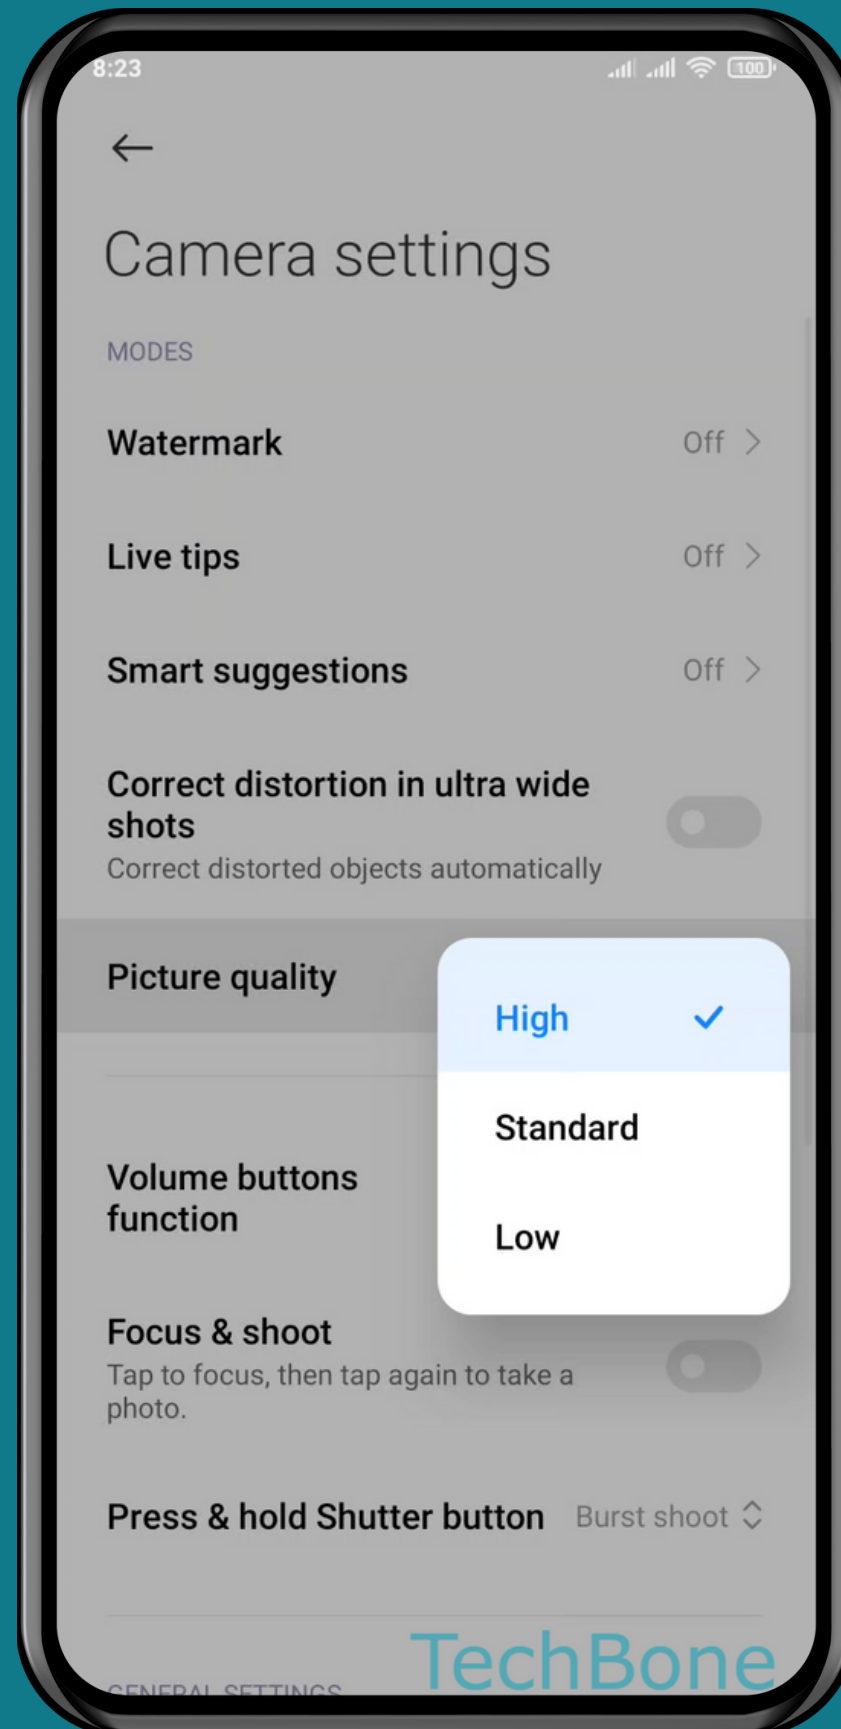

XIAOMI

Camera - Android 11 - MIUI 12

HOW TO SET PICTURE QUALITY

Tap on
Camera

Open the Menu

Tap on
Settings

Tap on
Picture quality

Choose an Option