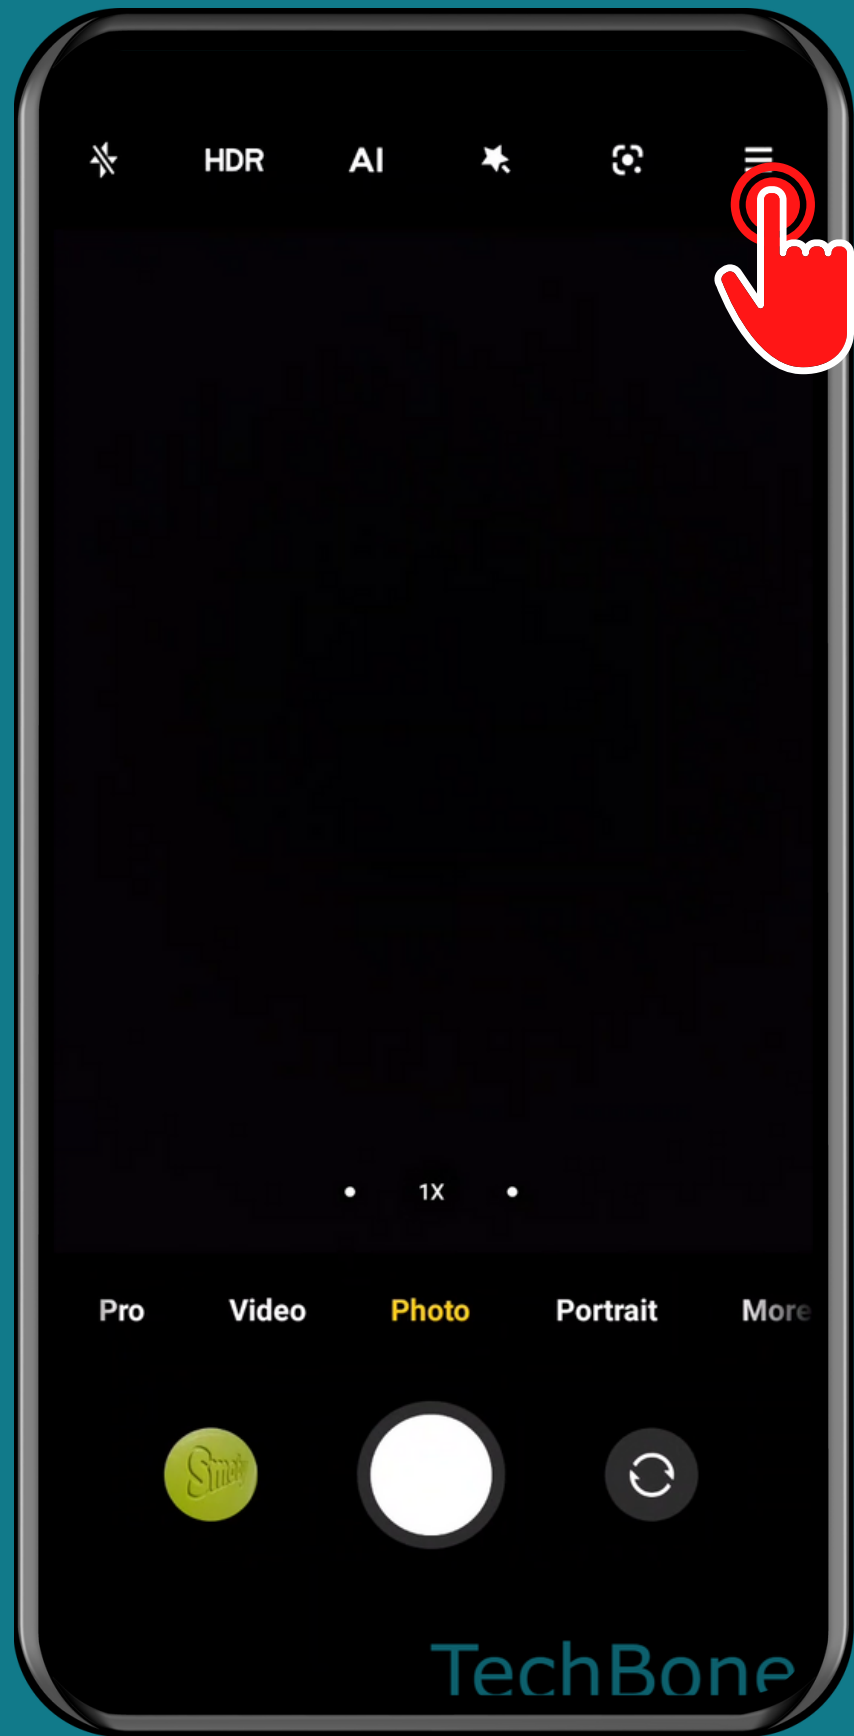

XIAOMI

Camera - Android 11 - MIUI 12

HOW TO SET PICTURE QUALITY

Tap on
Camera

Open the Menu

Tap on
Settings

Tap on
Picture quality

Choose an Option