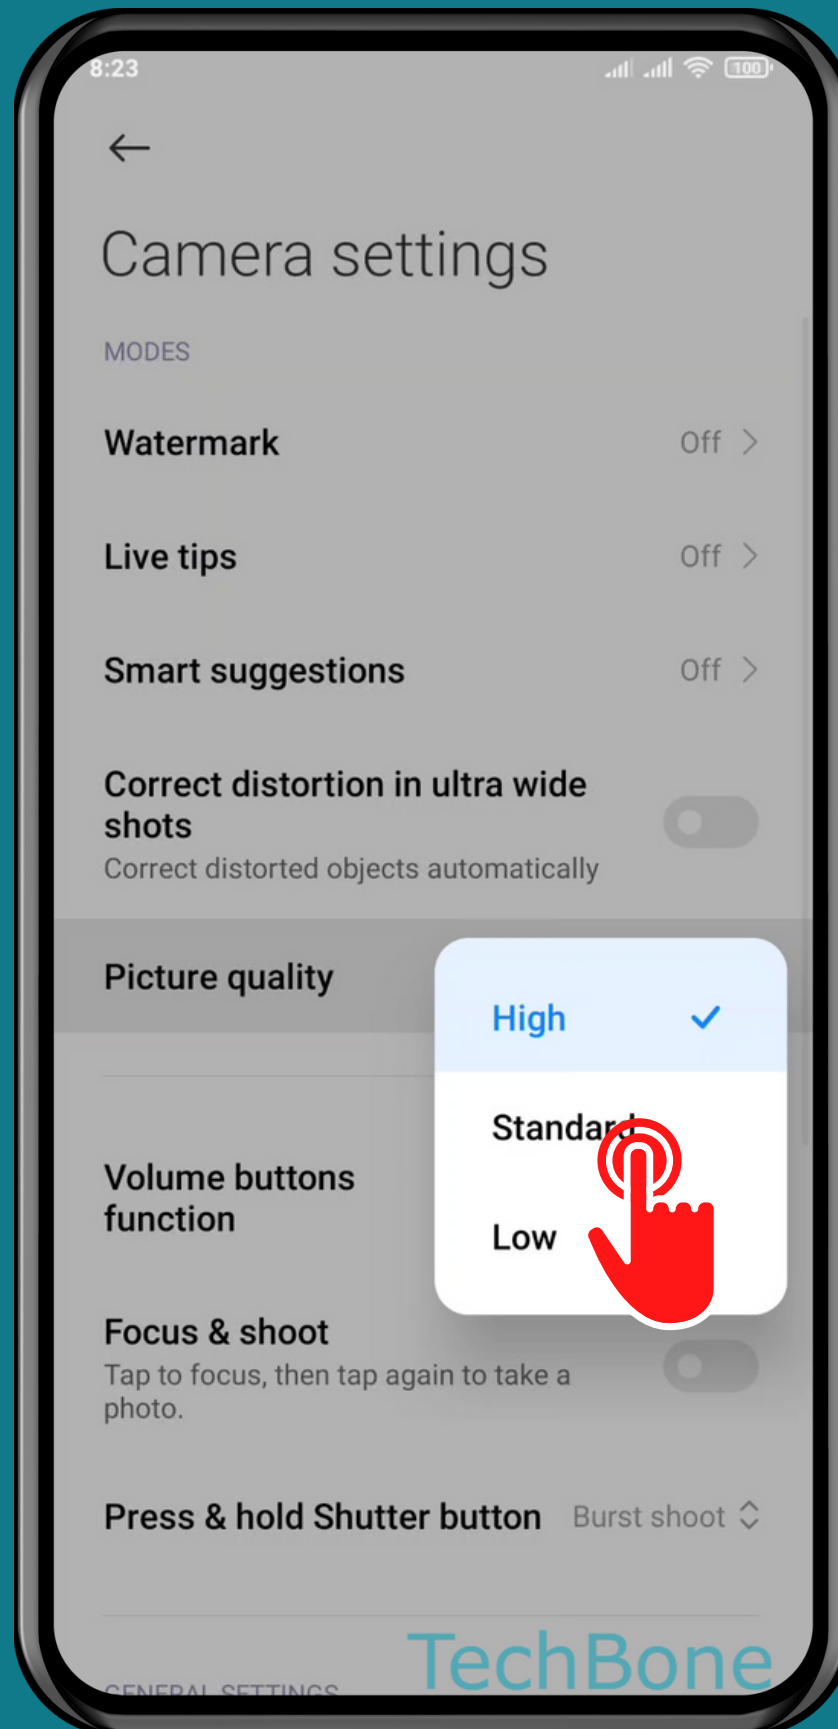

XIAOMI

Camera - Android 11 - MIUI 12

HOW TO SET PICTURE QUALITY

Tap on
Camera

Open the Menu

Tap on
Settings

Tap on
Picture quality

Choose an Option