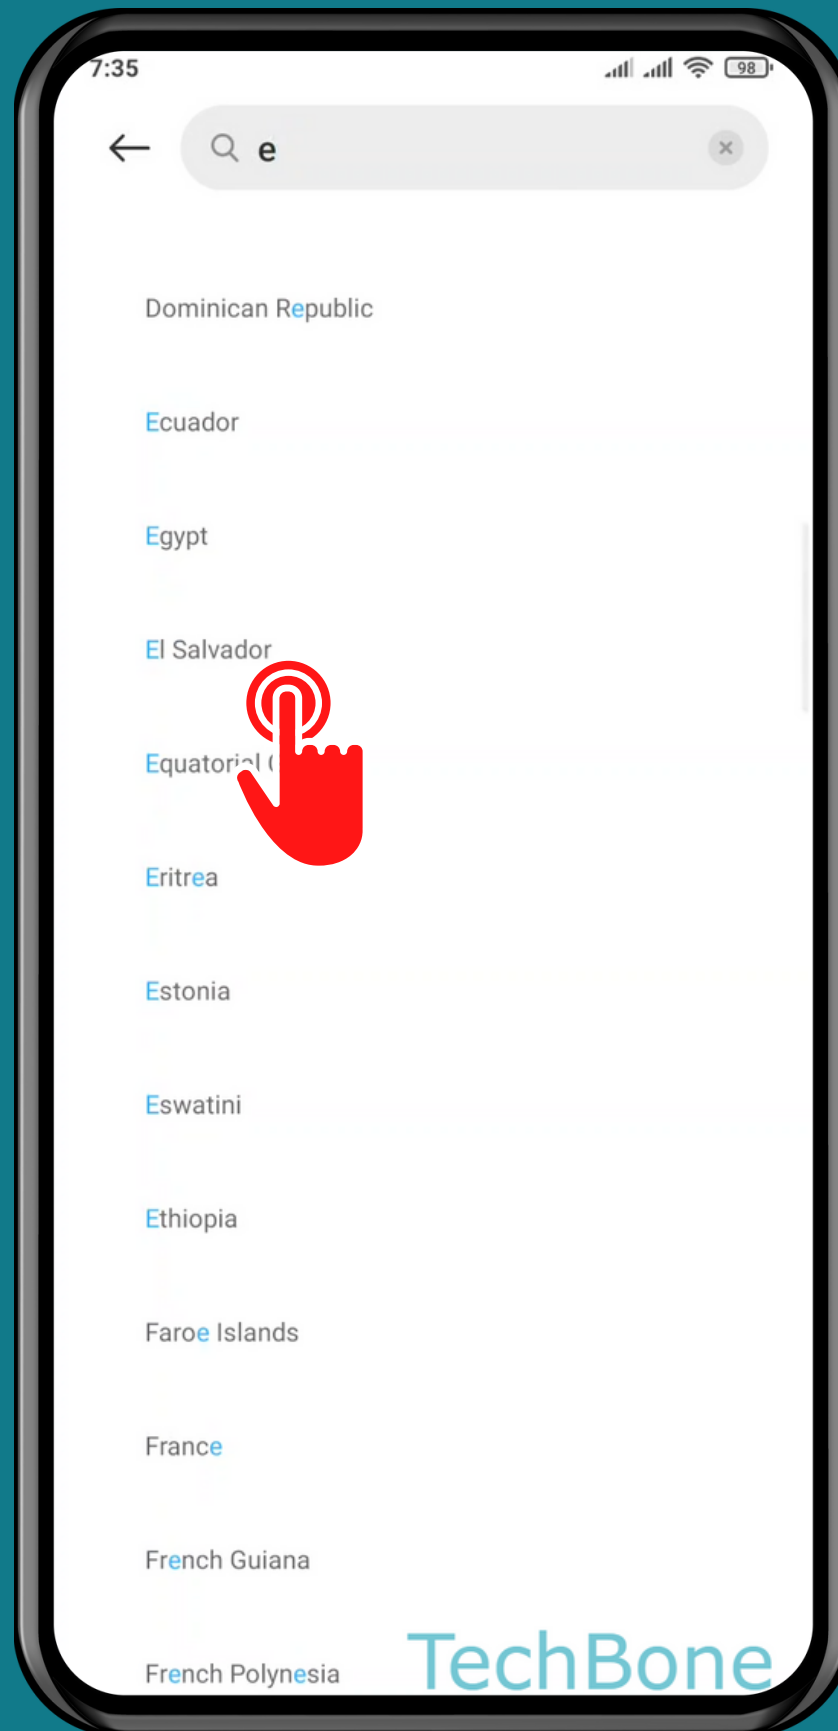

# HOW TO CHANGE THE REGION

Tap on **Settings**

Tap on  
Additional settings

Tap on **Region**