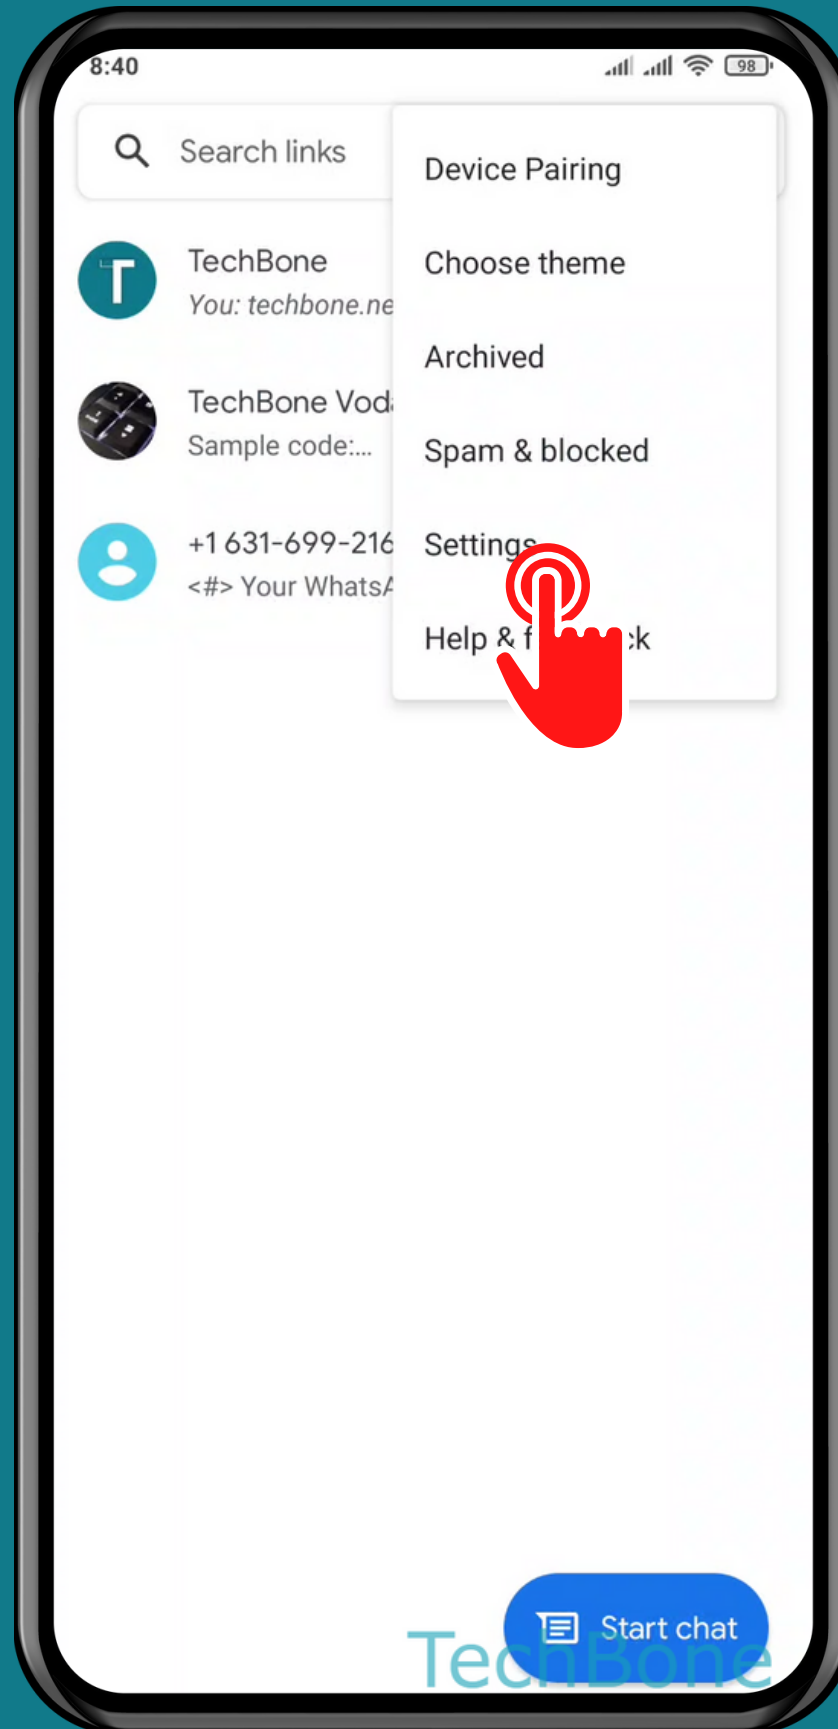

Tap on Settings