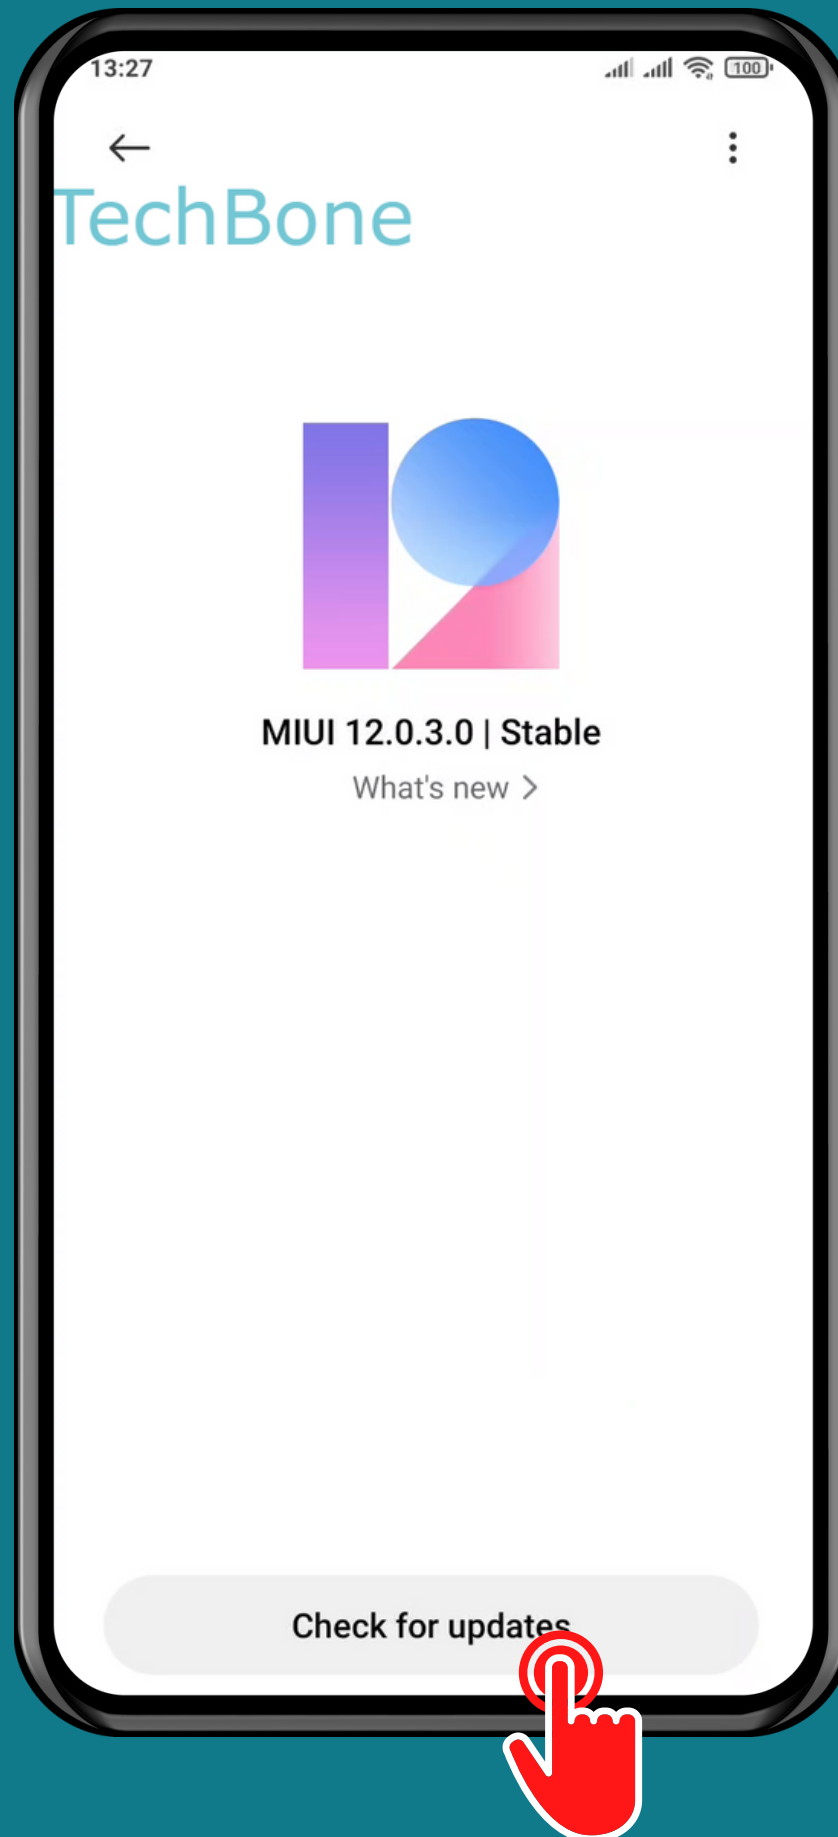

XIAOMI

Android 11 - MIUI 12

# HOW TO CHECK FOR SYSTEM UPDATES

Tap on **Settings**

Tap on  
About phone

Tap on  
MIUI version

Tap on  
Check for updates

Done!