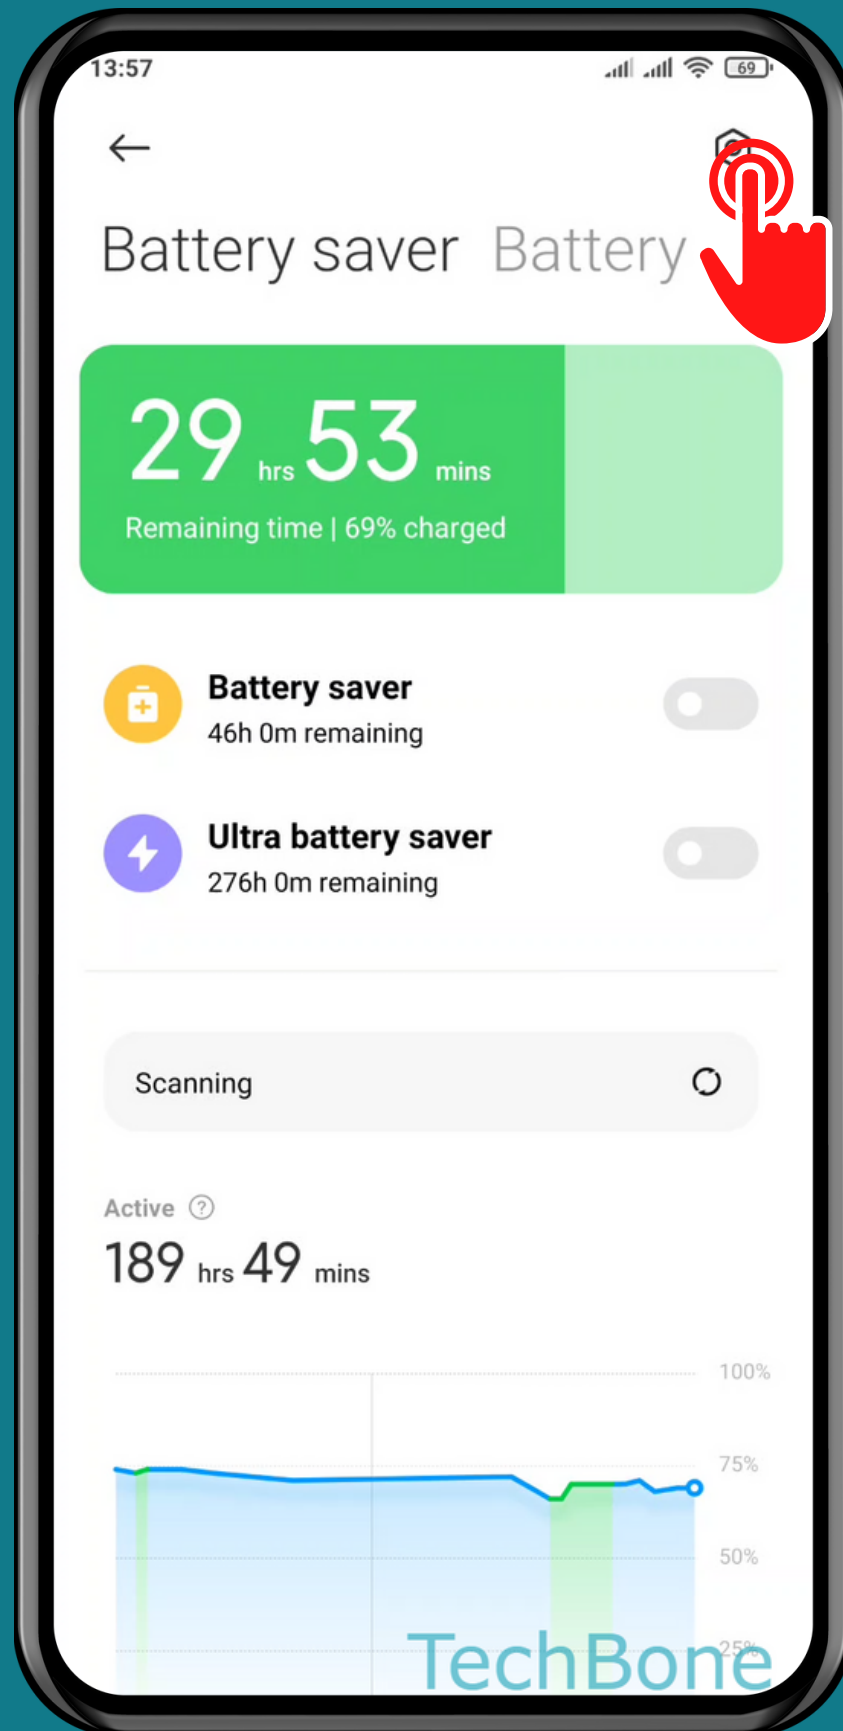

# AUTOMATICALLY CLEAR CACHE WHEN DEVICE IS LOCKED

Tap on **Settings**

# Tap on Battery & performance

Tap on **Settings**

Tap on  
Clear cache when  
device is locked

Choose  
In 1 / 5 / 10 / 30 minutes  
or Never

Done!