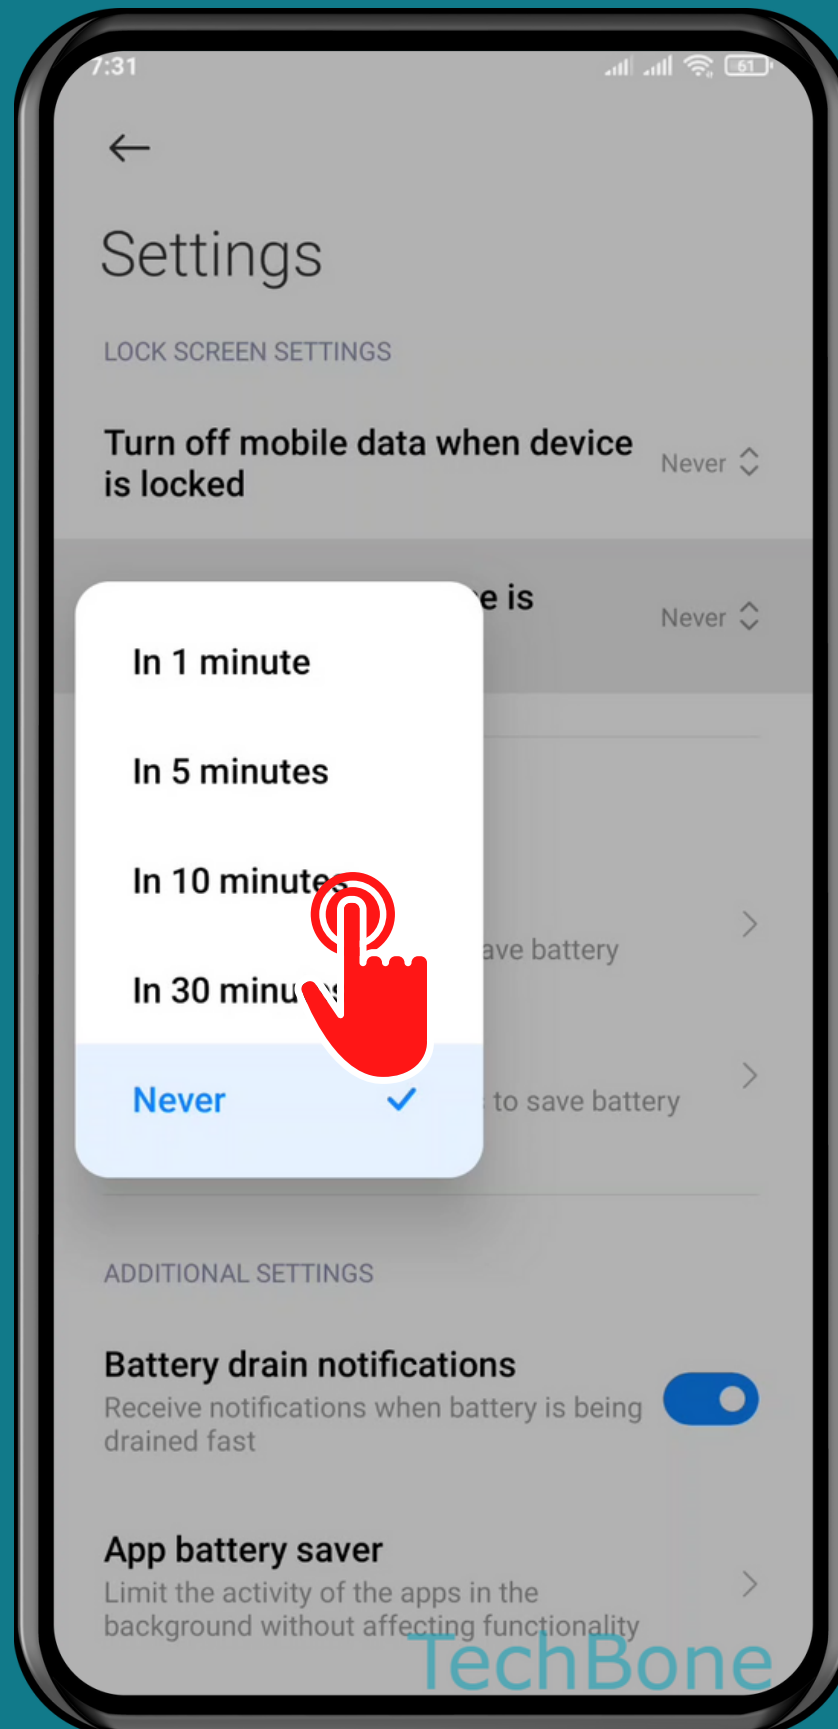

# AUTOMATICALLY CLEAR CACHE WHEN DEVICE IS LOCKED

Tap on **Settings**

# Tap on Battery & performance

Tap on **Settings**

Tap on  
Clear cache when  
device is locked

Choose  
In 1 / 5 / 10 / 30 minutes  
or Never

Done!