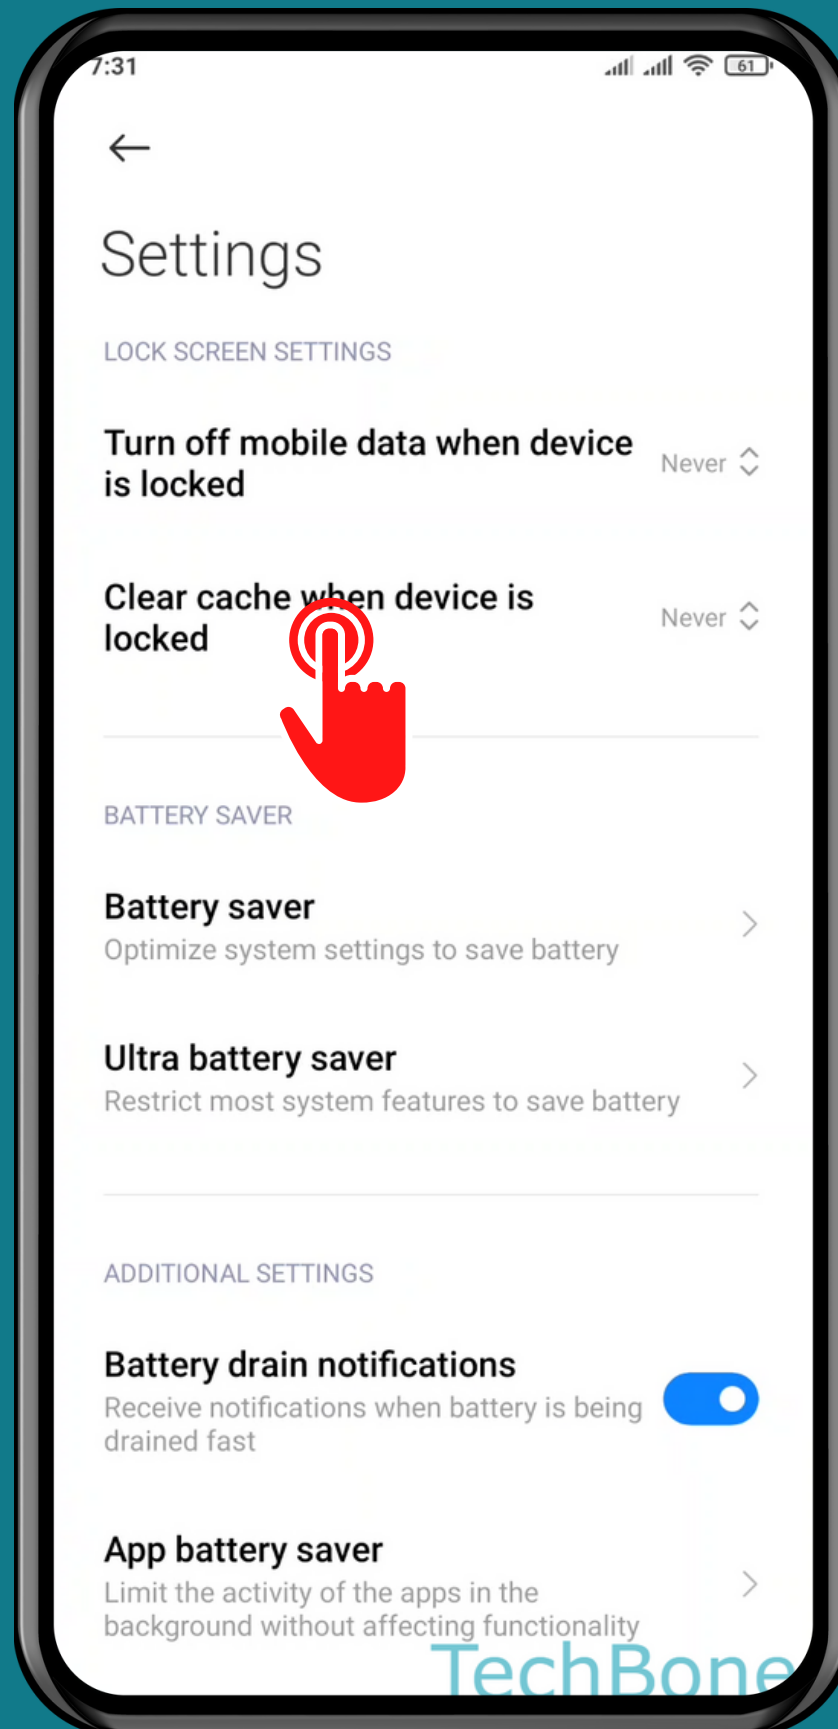

Tap on
Clear cache when
device is locked