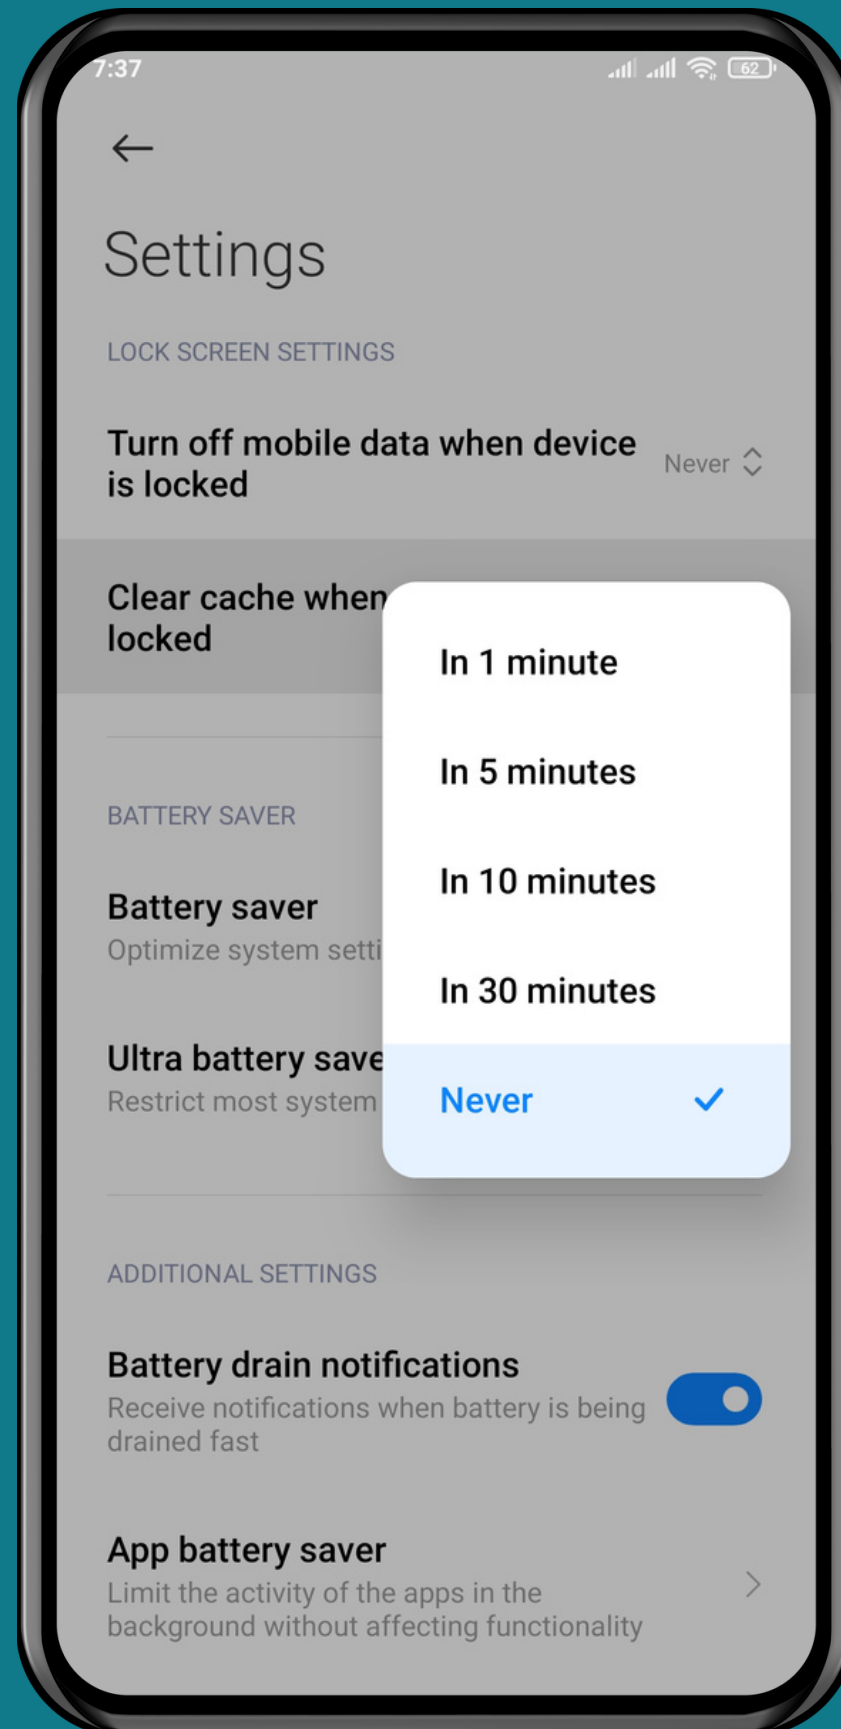

# AUTOMATICALLY CLEAR CACHE WHEN DEVICE IS LOCKED

Tap on **Settings**