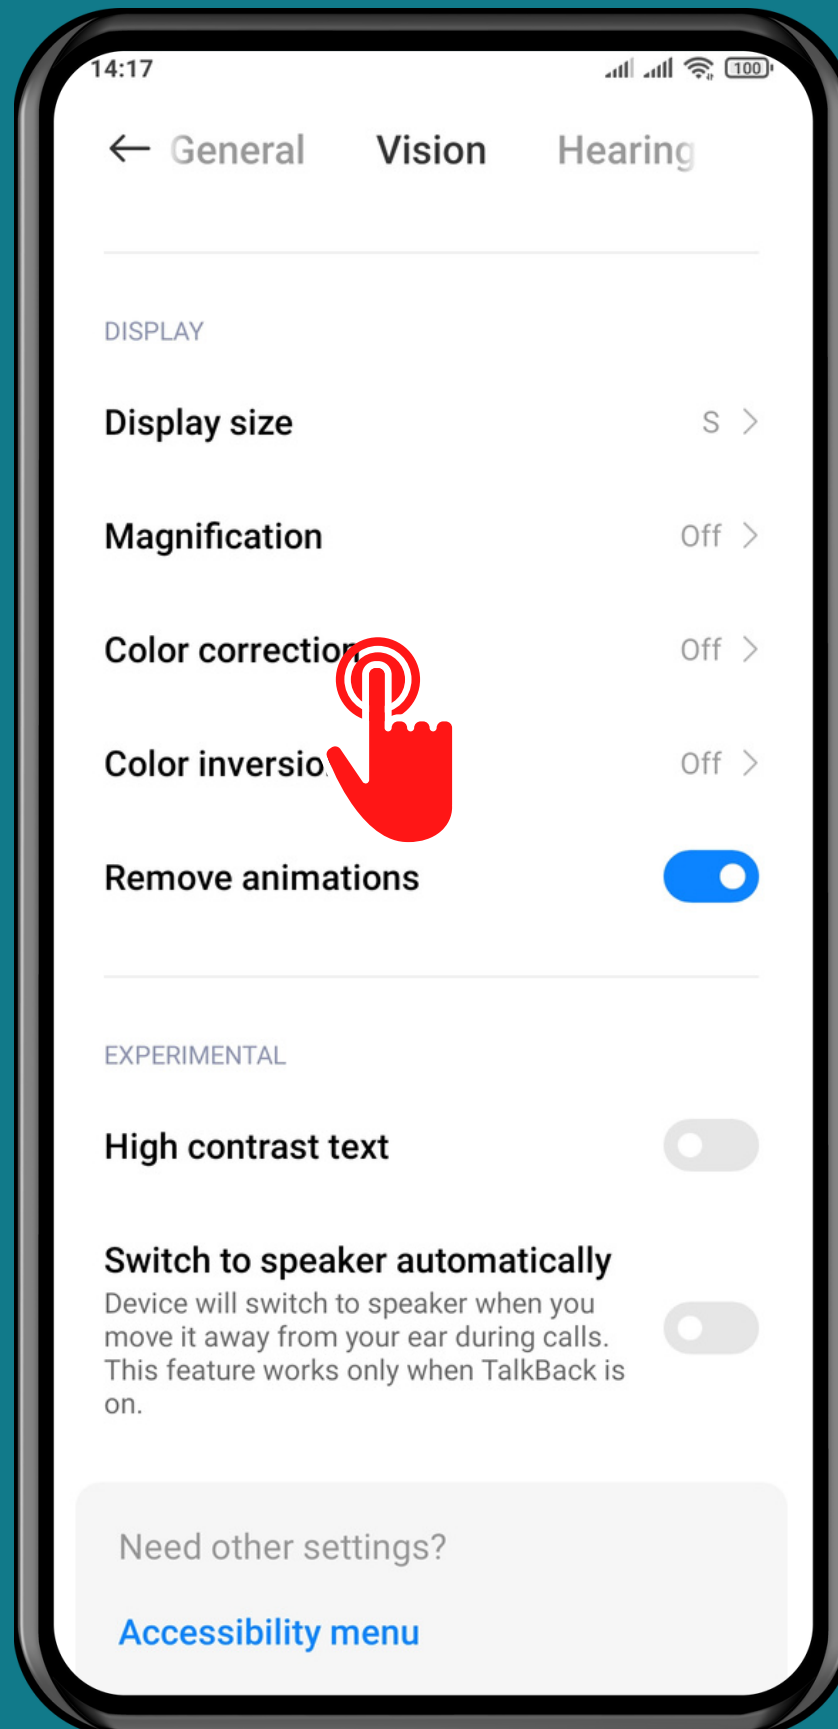

XIAOMI

Android 11 - MIUI 12

HOW TO TURN ON/OFF COLOR CORRECTION

Tap on **Settings**

Tap on Additional settings

Tap on Accessibility

Tap on Vision

Tap on Color correction

Turn On/Off

Use color correction

Set the Correction mode

Done!