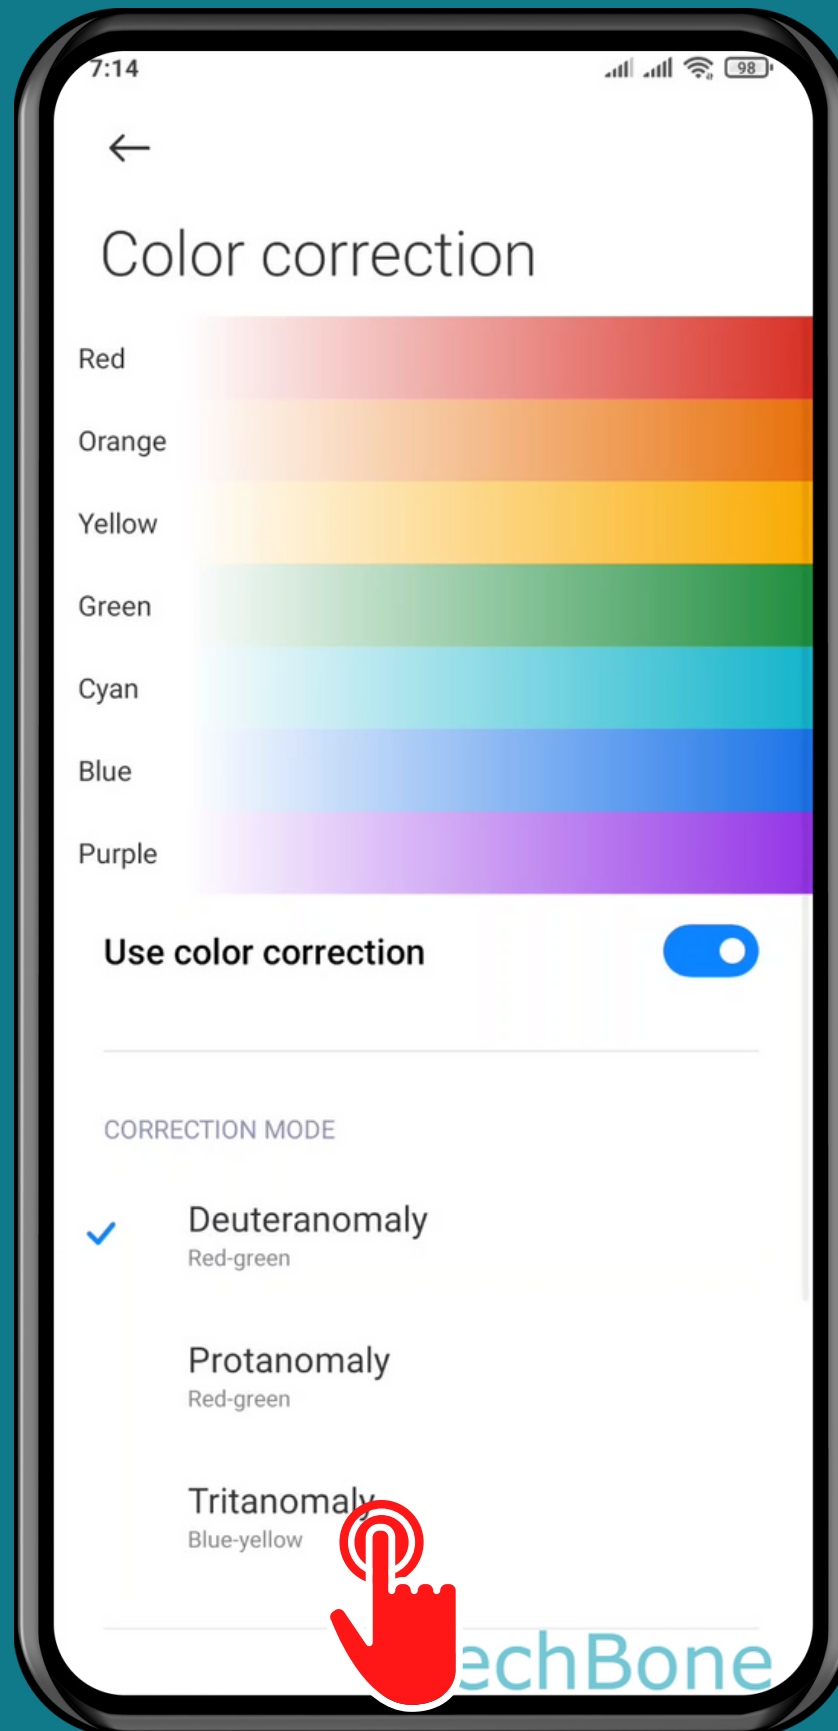

XIAOMI

Android 11 - MIUI 12

HOW TO TURN ON/OFF COLOR CORRECTION

Tap on **Settings**

Tap on Additional settings

Tap on Accessibility

Tap on Vision

Tap on Color correction

Turn On/Off

Use color correction

Set the Correction mode

Done!