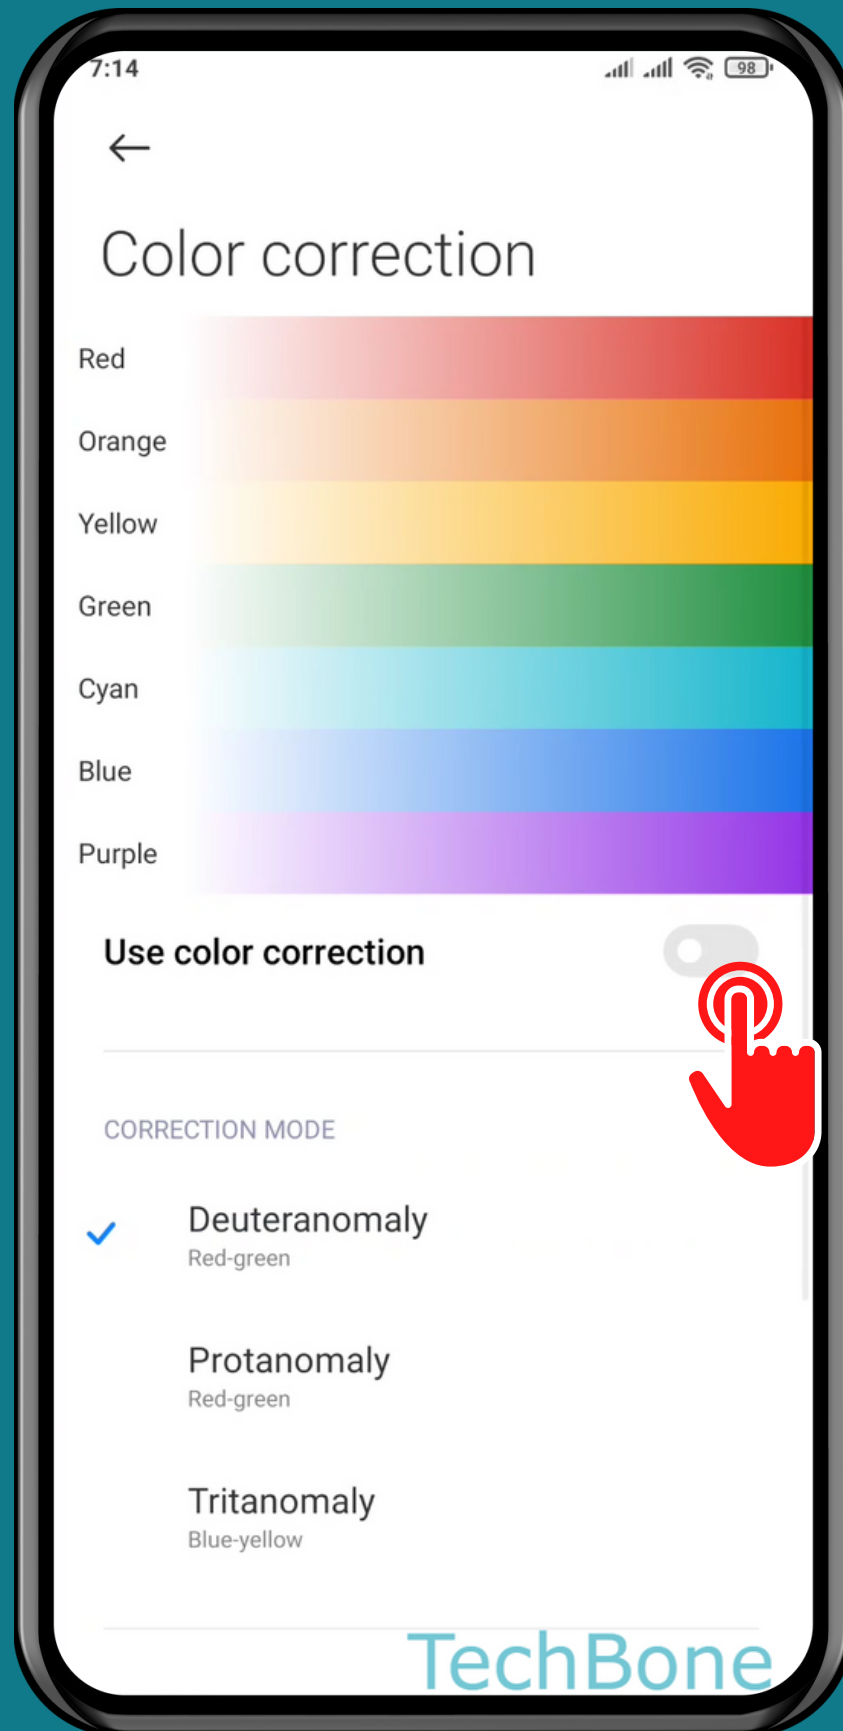

XIAOMI

Android 11 - MIUI 12

HOW TO TURN ON/OFF COLOR CORRECTION

Tap on **Settings**

Tap on Additional settings

Tap on Accessibility

Tap on Vision

Tap on Color correction

Turn On/Off

Use color correction

Set the Correction mode

Done!