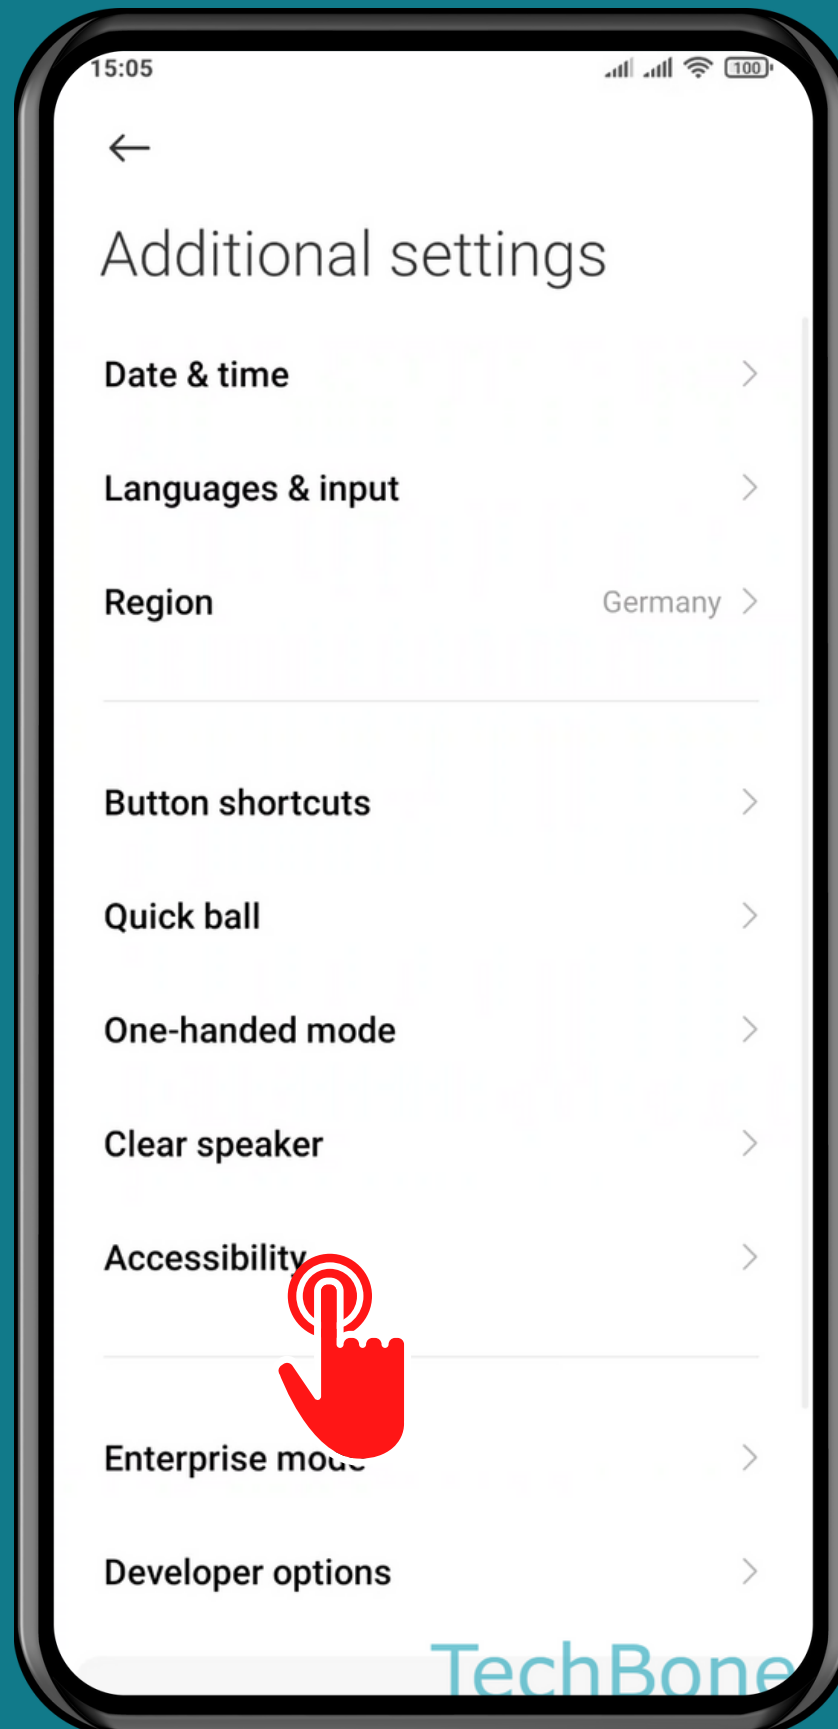

XIAOMI

Android 11 - MIUI 12

HOW TO TURN ON/OFF COLOR CORRECTION

Tap on **Settings**

Tap on Additional settings

Tap on Accessibility

Tap on Vision

Tap on Color correction

Turn On/Off

Use color correction

Set the Correction mode

Done!