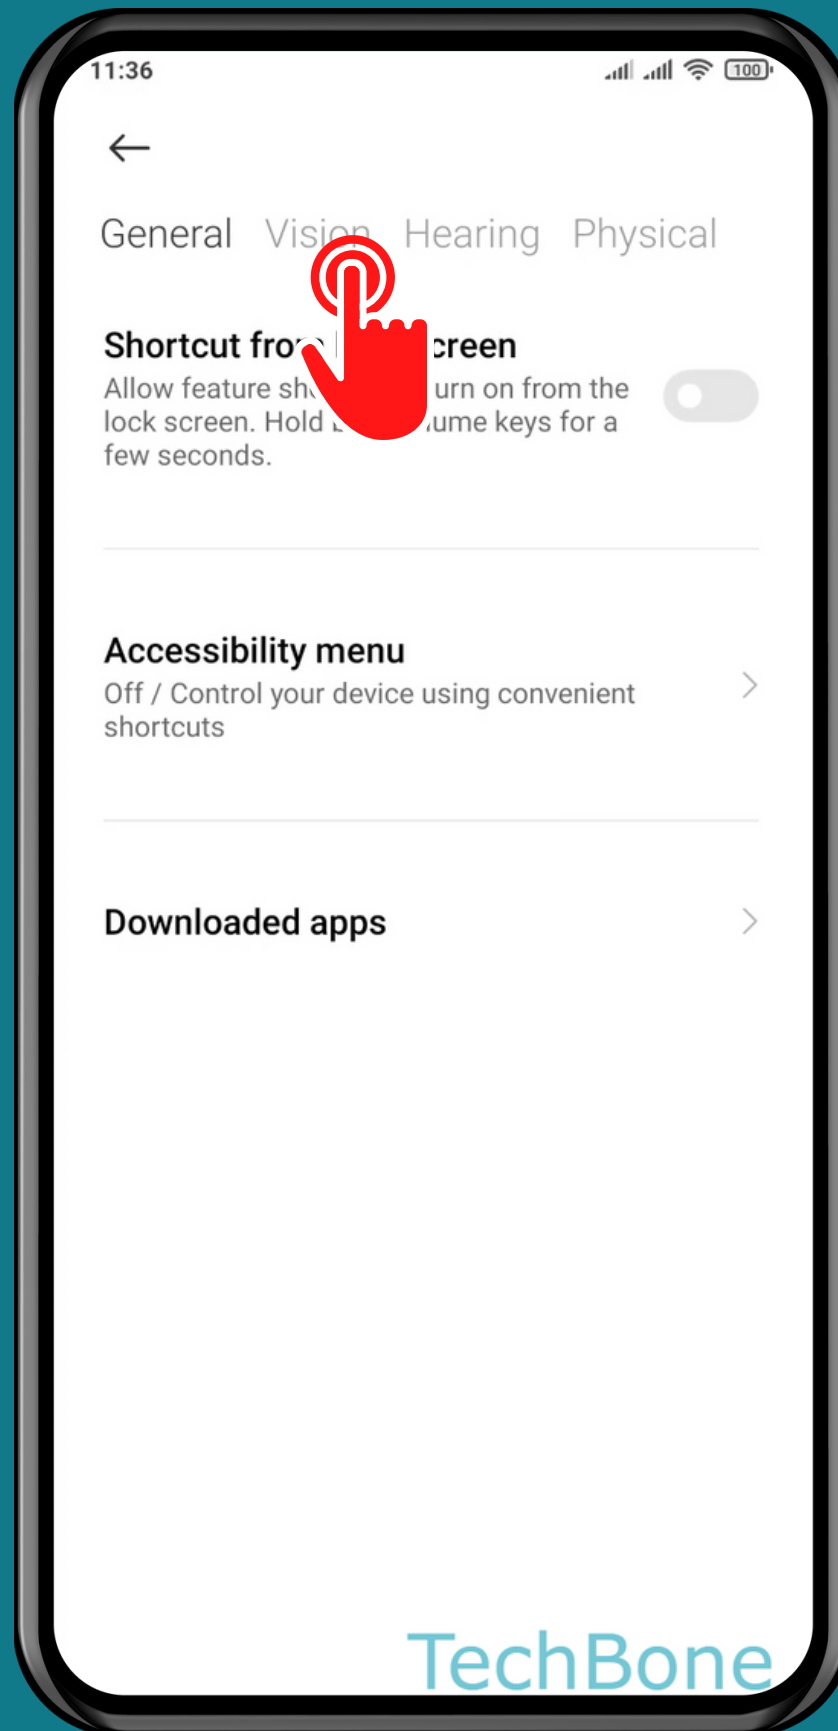

XIAOMI

Android 11 - MIUI 12

HOW TO TURN ON/OFF COLOR CORRECTION

Tap on **Settings**

Tap on Additional settings

Tap on Accessibility

Tap on Vision

Tap on Color correction