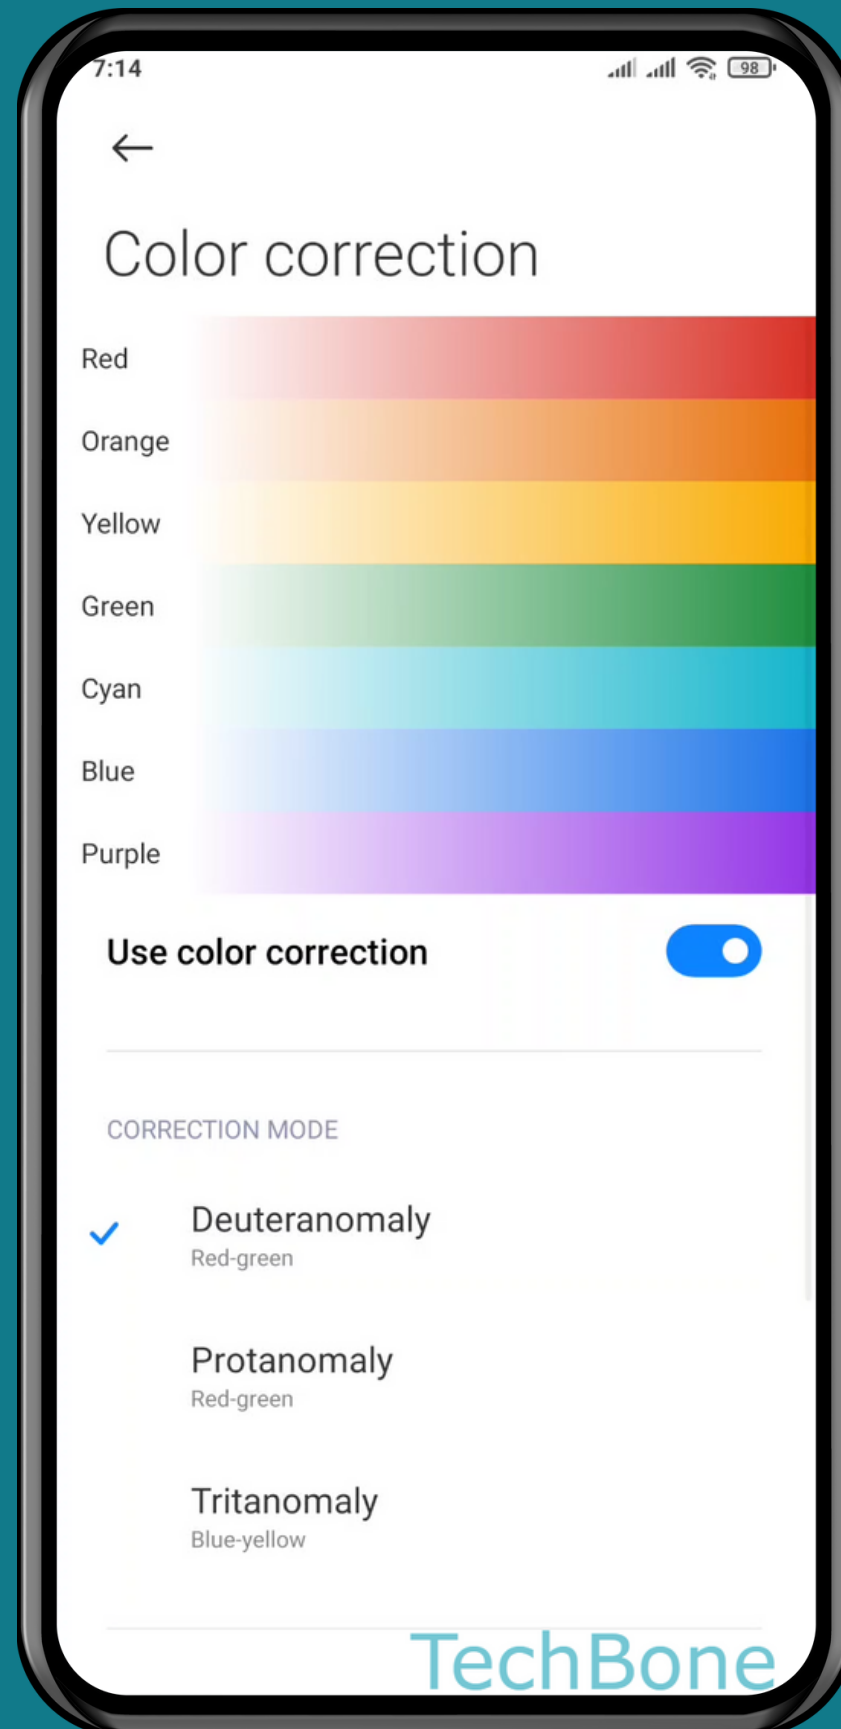

XIAOMI

Android 11 - MIUI 12

HOW TO TURN ON/OFF COLOR CORRECTION

Tap on **Settings**

Tap on Additional settings

Tap on Accessibility

Tap on Vision

Tap on Color correction

Turn On/Off

Use color correction

Set the Correction mode

Done!