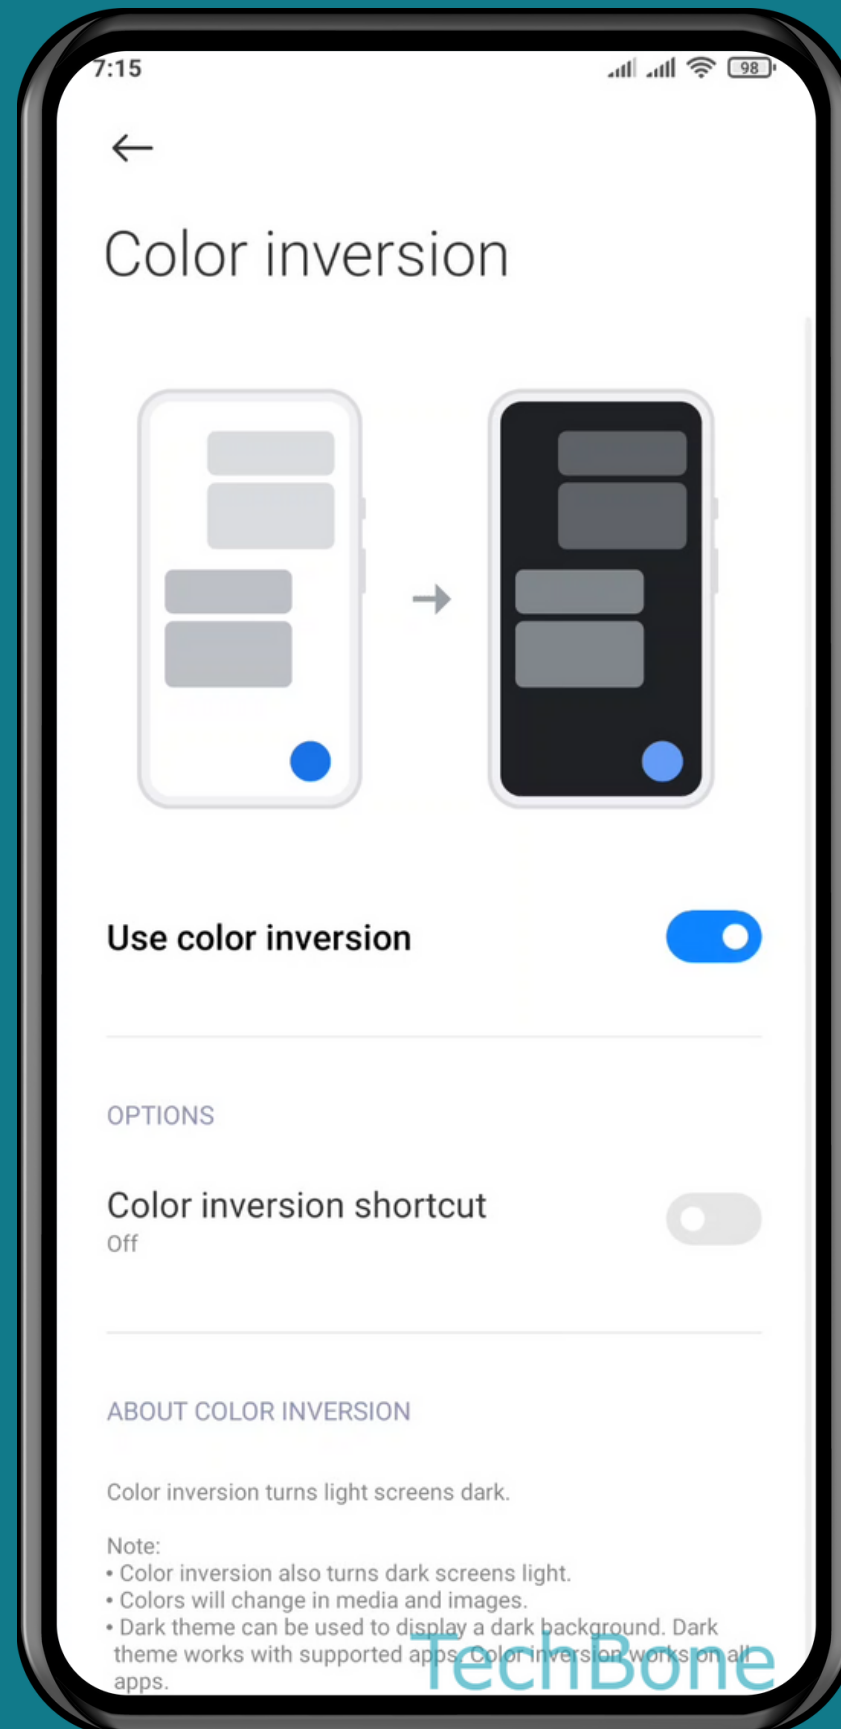

XIAOMI

Android 11 - MIUI 12

HOW TO TURN ON/OFF COLOR INVERSION

Tap on **Settings**

Tap on Additional settings

Tap on Accessibility

Tap on **Vision**

Tap on Color inversion

Turn On/Off

Use color inversion

Turn On/Off Color inversion shortcut

Done!