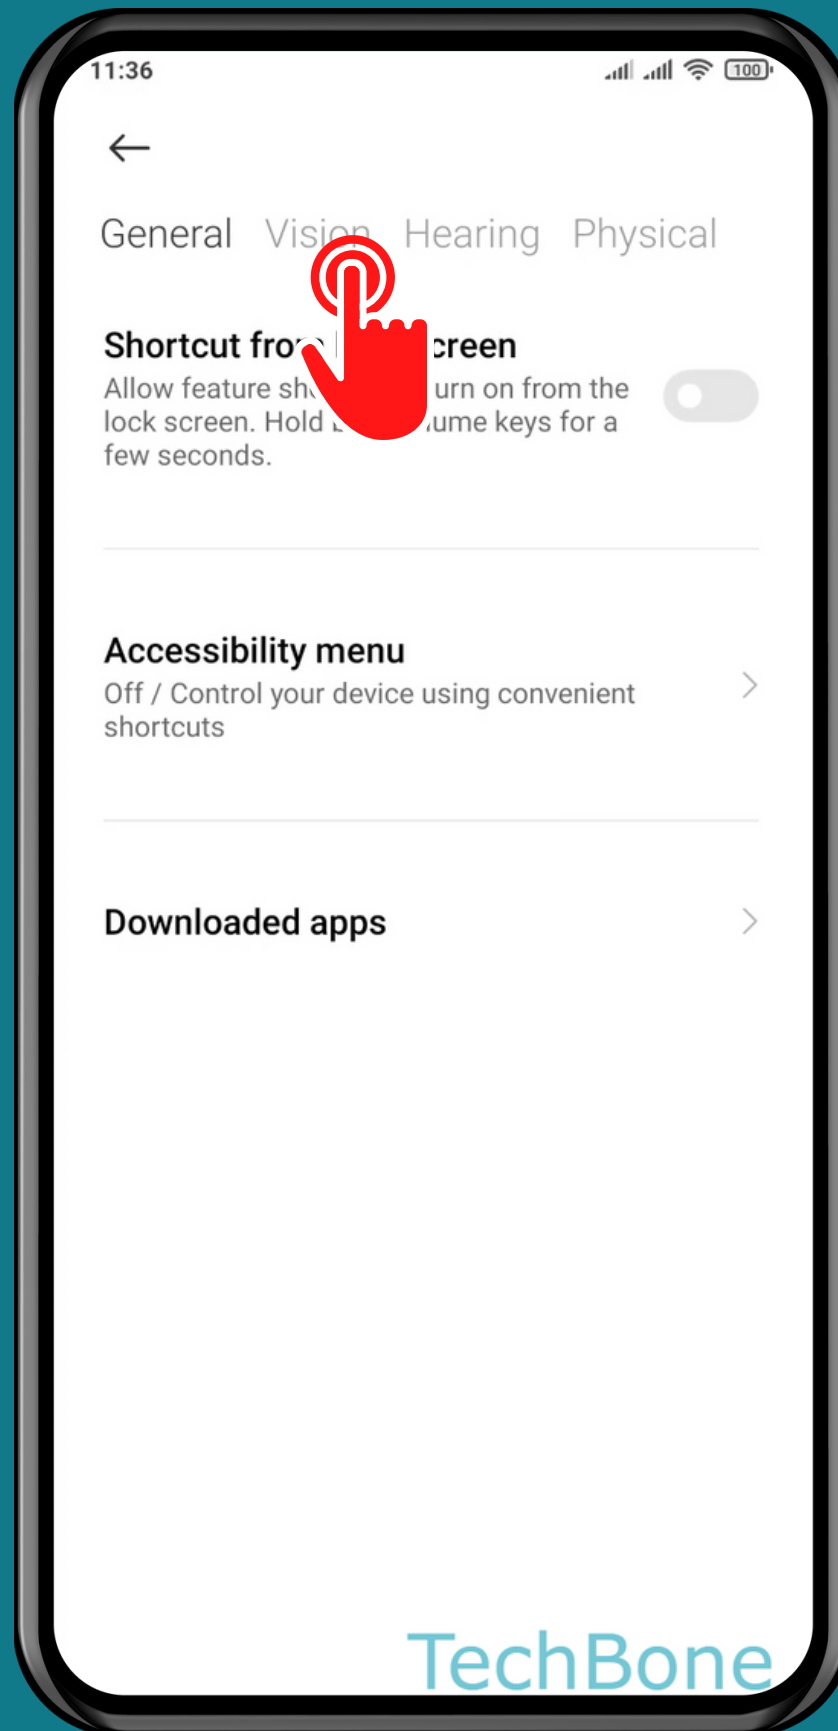

XIAOMI

Android 11 - MIUI 12

HOW TO TURN ON/OFF COLOR INVERSION

Tap on **Settings**

Tap on Additional settings

Tap on Accessibility

Tap on **Vision**

Tap on Color inversion

Turn On/Off

Use color inversion

Turn On/Off Color inversion shortcut

Done!