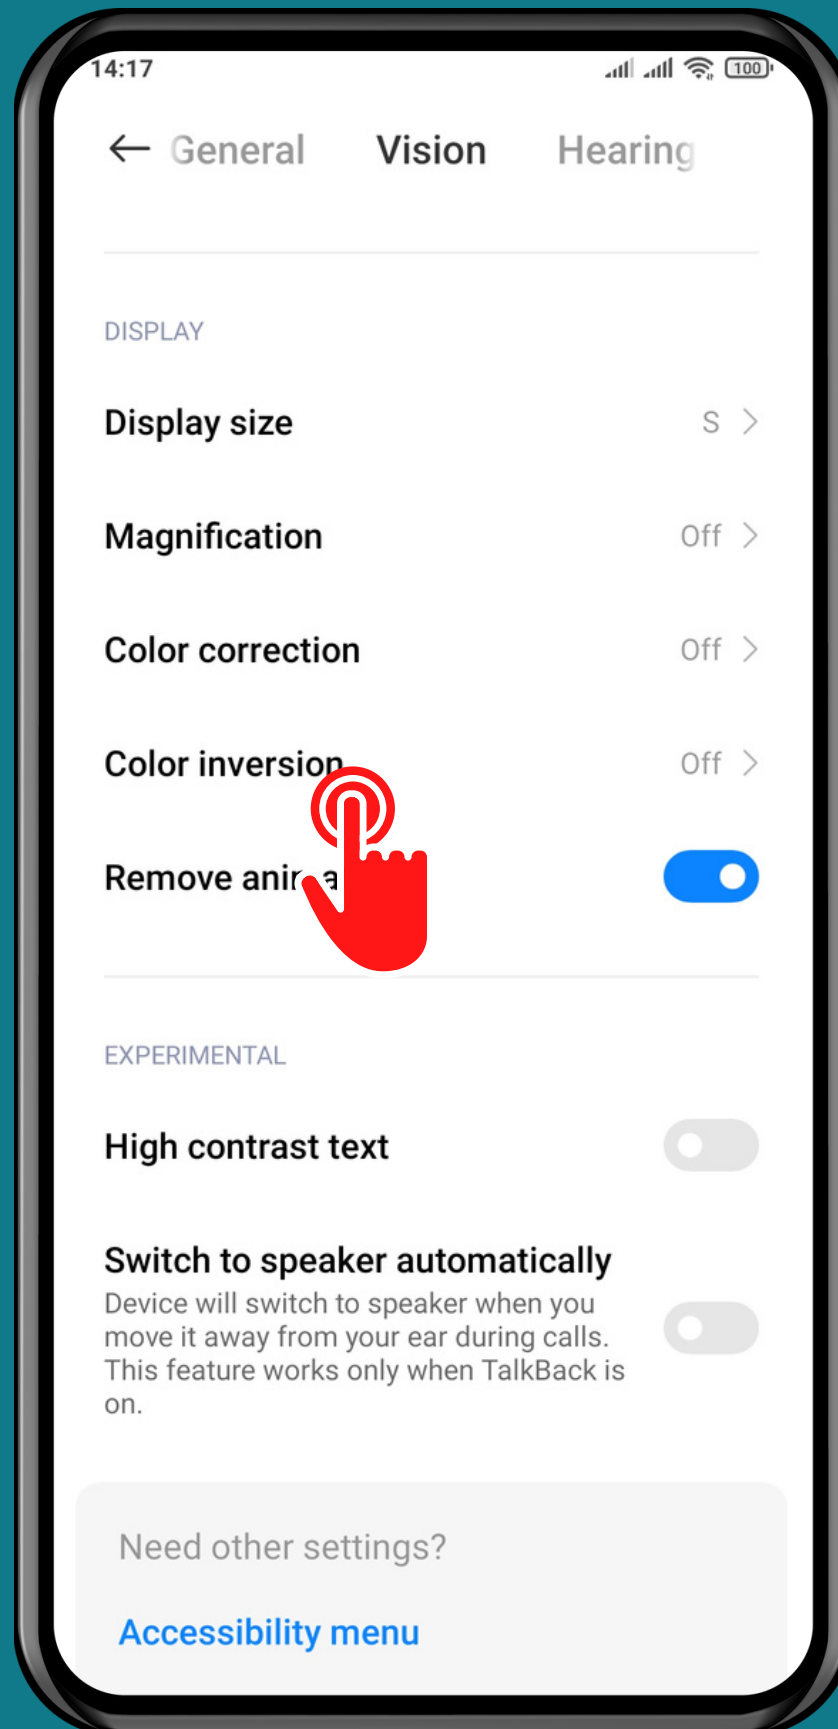

XIAOMI

Android 11 - MIUI 12

HOW TO TURN ON/OFF COLOR INVERSION

Tap on **Settings**

Tap on Additional settings

Tap on Accessibility

Tap on **Vision**

Tap on Color inversion

Turn On/Off

Use color inversion

Turn On/Off Color inversion shortcut

Done!