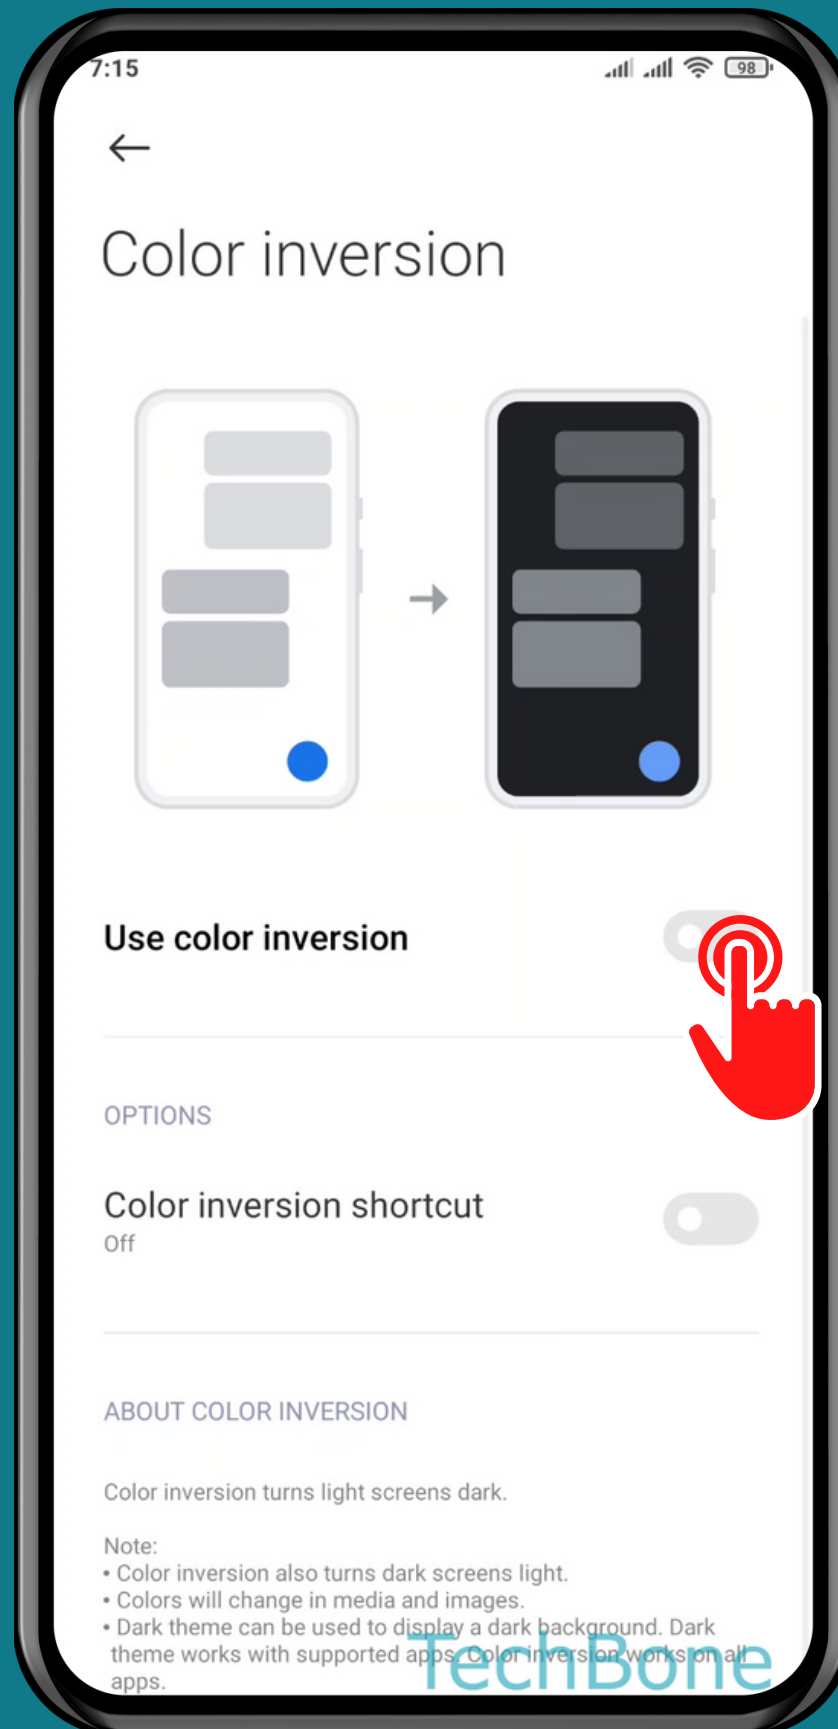

XIAOMI

Android 11 - MIUI 12

HOW TO TURN ON/OFF COLOR INVERSION

Tap on **Settings**

Tap on Additional settings

Tap on Accessibility

Tap on **Vision**

Tap on Color inversion

Turn On/Off

Use color inversion

Turn On/Off Color inversion shortcut

Done!