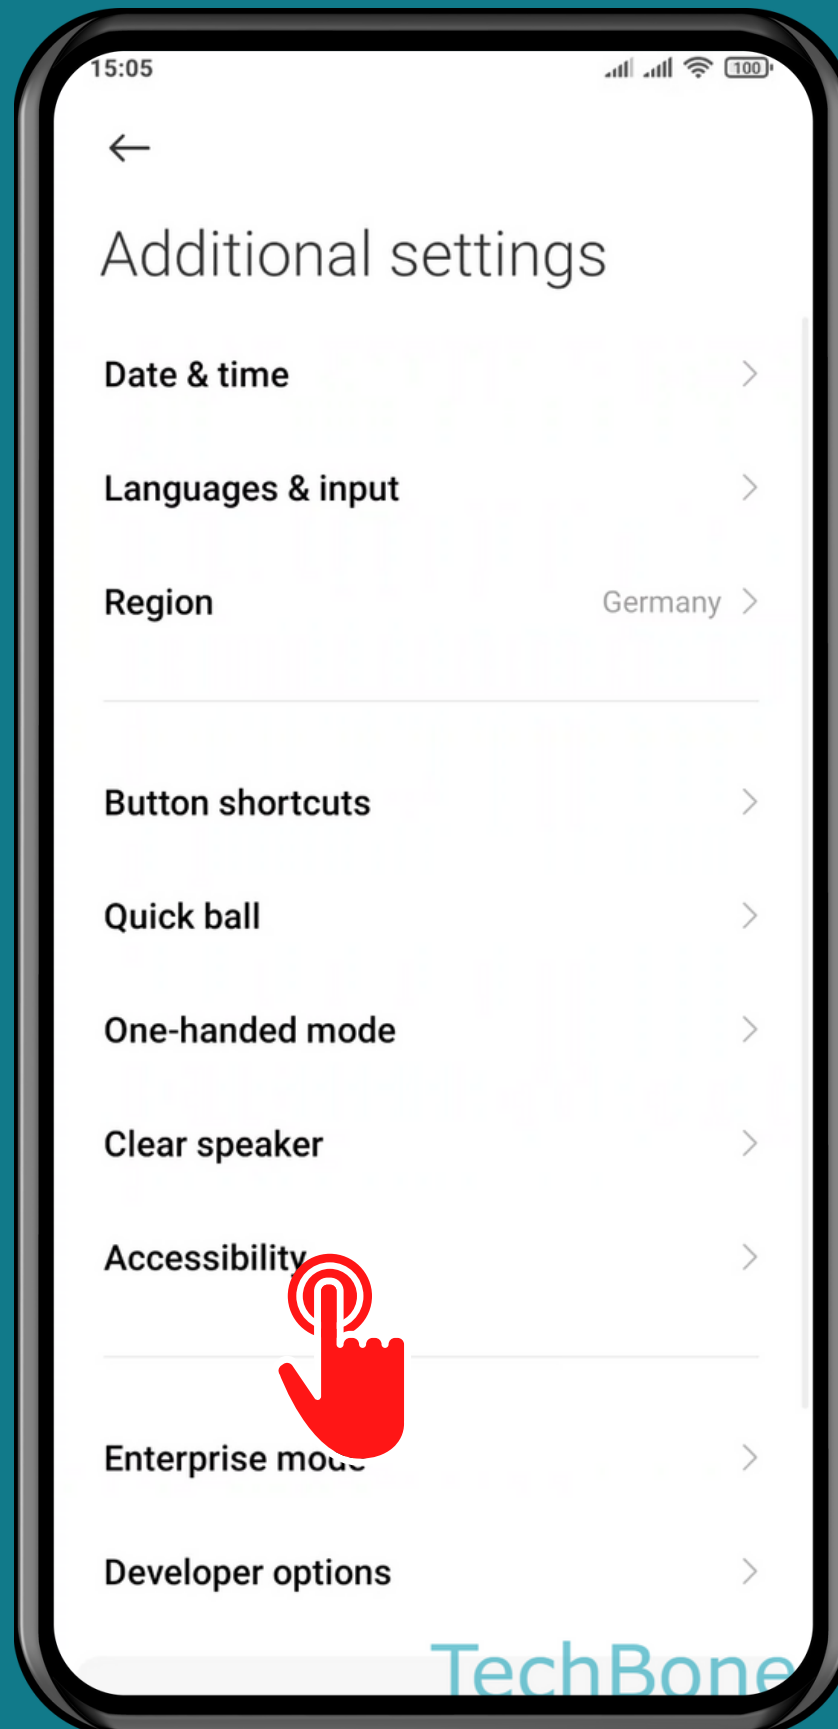

XIAOMI

Android 11 - MIUI 12

HOW TO TURN ON/OFF COLOR INVERSION

Tap on **Settings**

Tap on Additional settings

Tap on Accessibility

Tap on **Vision**

Tap on Color inversion

Turn On/Off

Use color inversion

Turn On/Off Color inversion shortcut

Done!