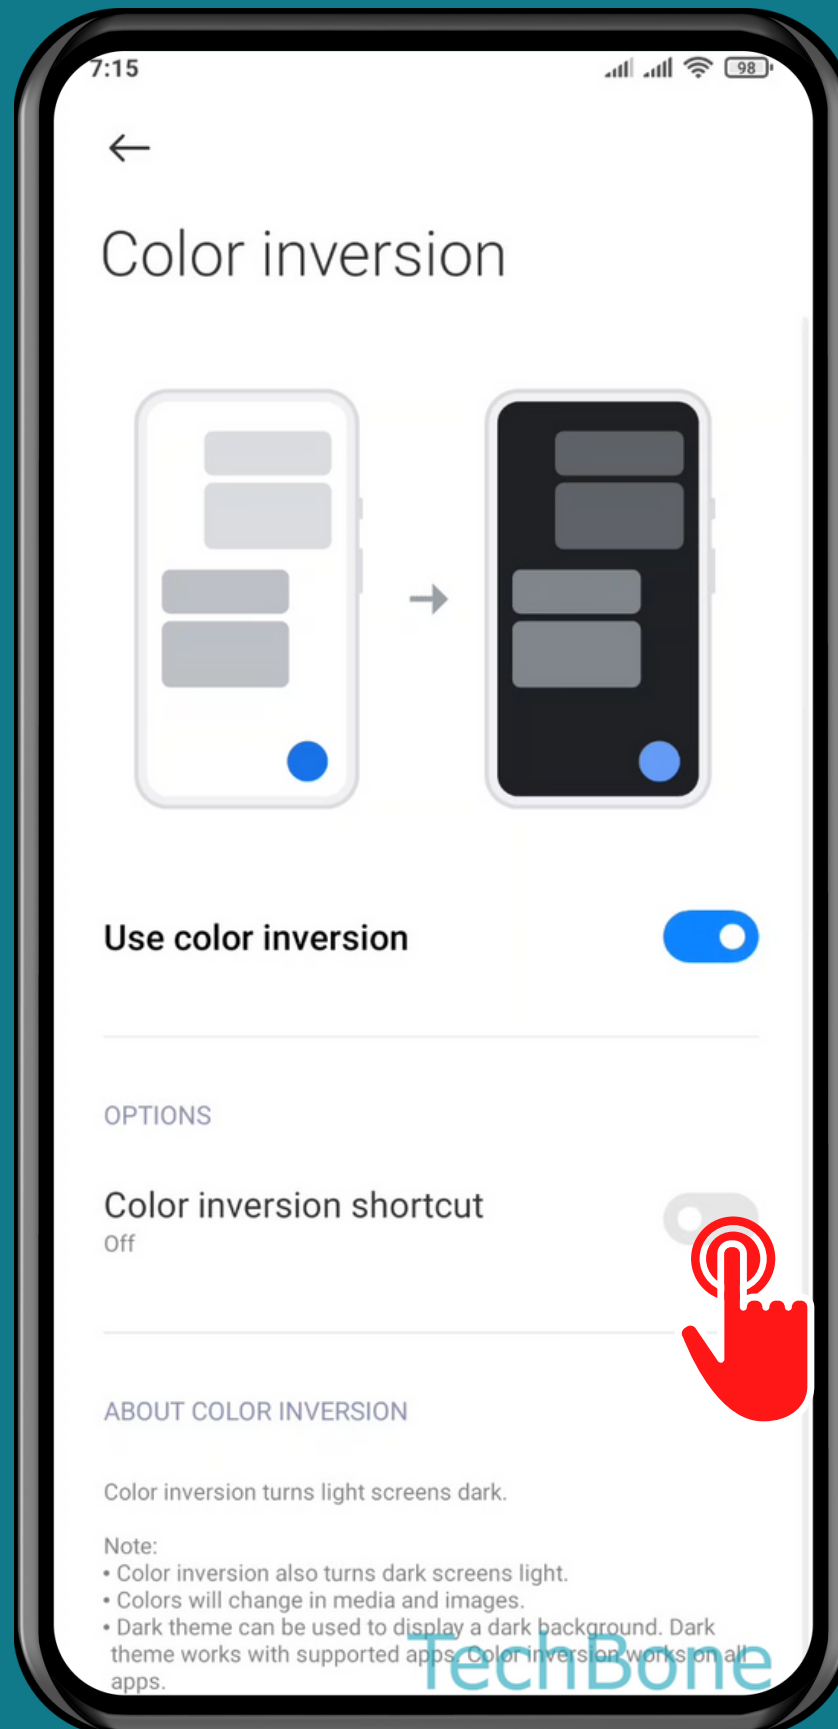

XIAOMI

Android 11 - MIUI 12

HOW TO TURN ON/OFF COLOR INVERSION

Tap on **Settings**

Tap on Additional settings

Tap on Accessibility

Tap on **Vision**

Tap on Color inversion

Turn On/Off

Use color inversion

Turn On/Off Color inversion shortcut

Done!