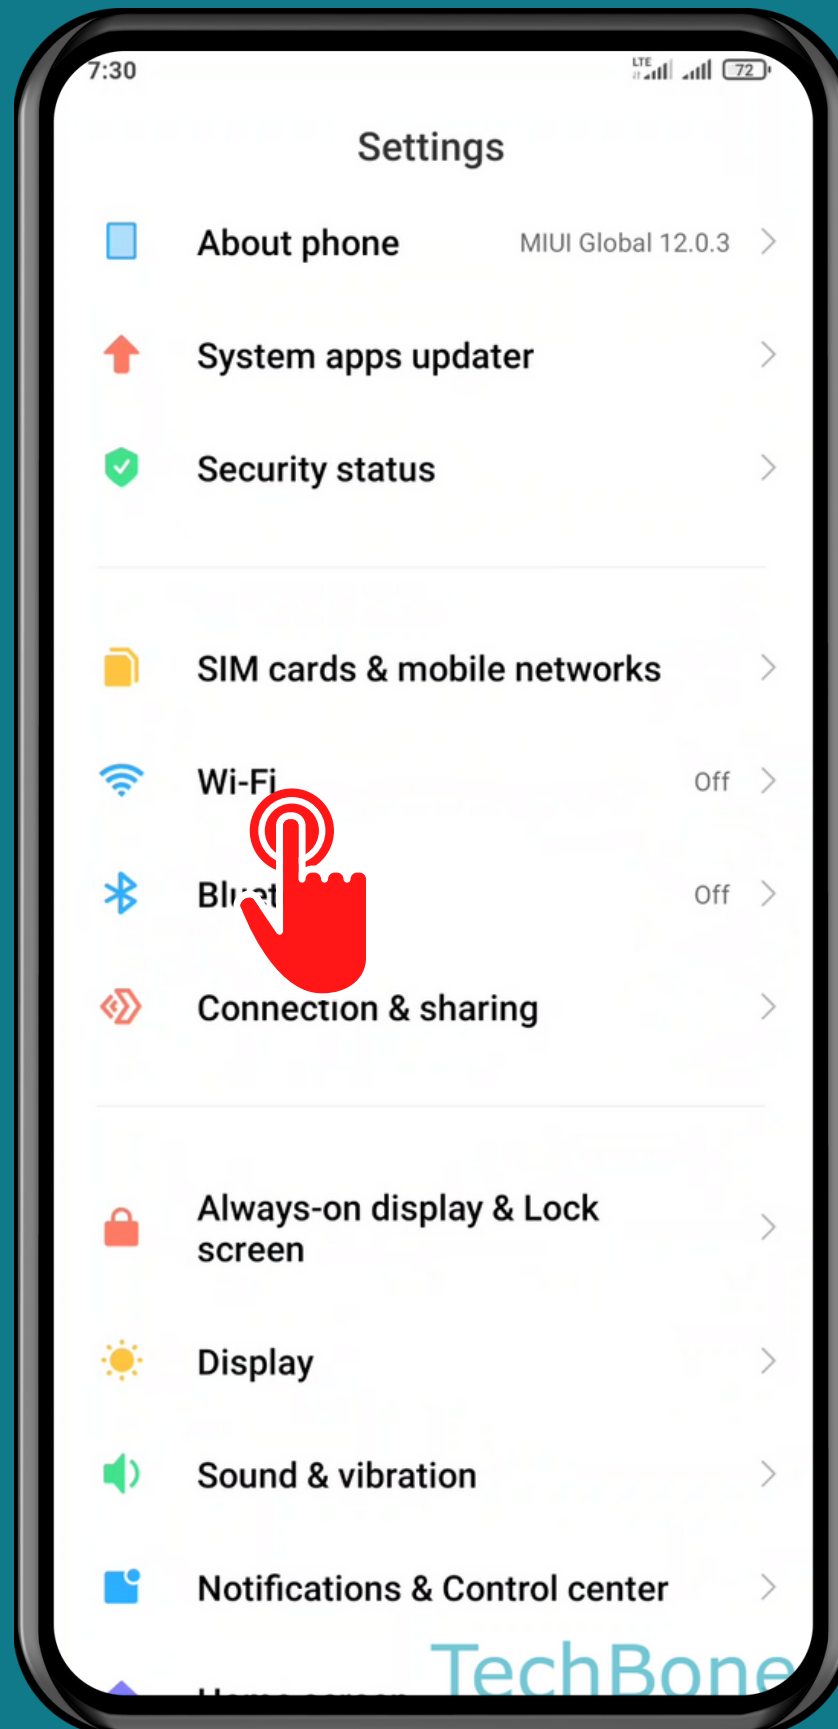

# HOW TO CONNECT TO WI-FI NETWORK

Tap on **Settings**

Tap on **Wi-Fi**

# Choose a Wi-Fi network

Enter the **Password**  
and tap **Connect**

Done!