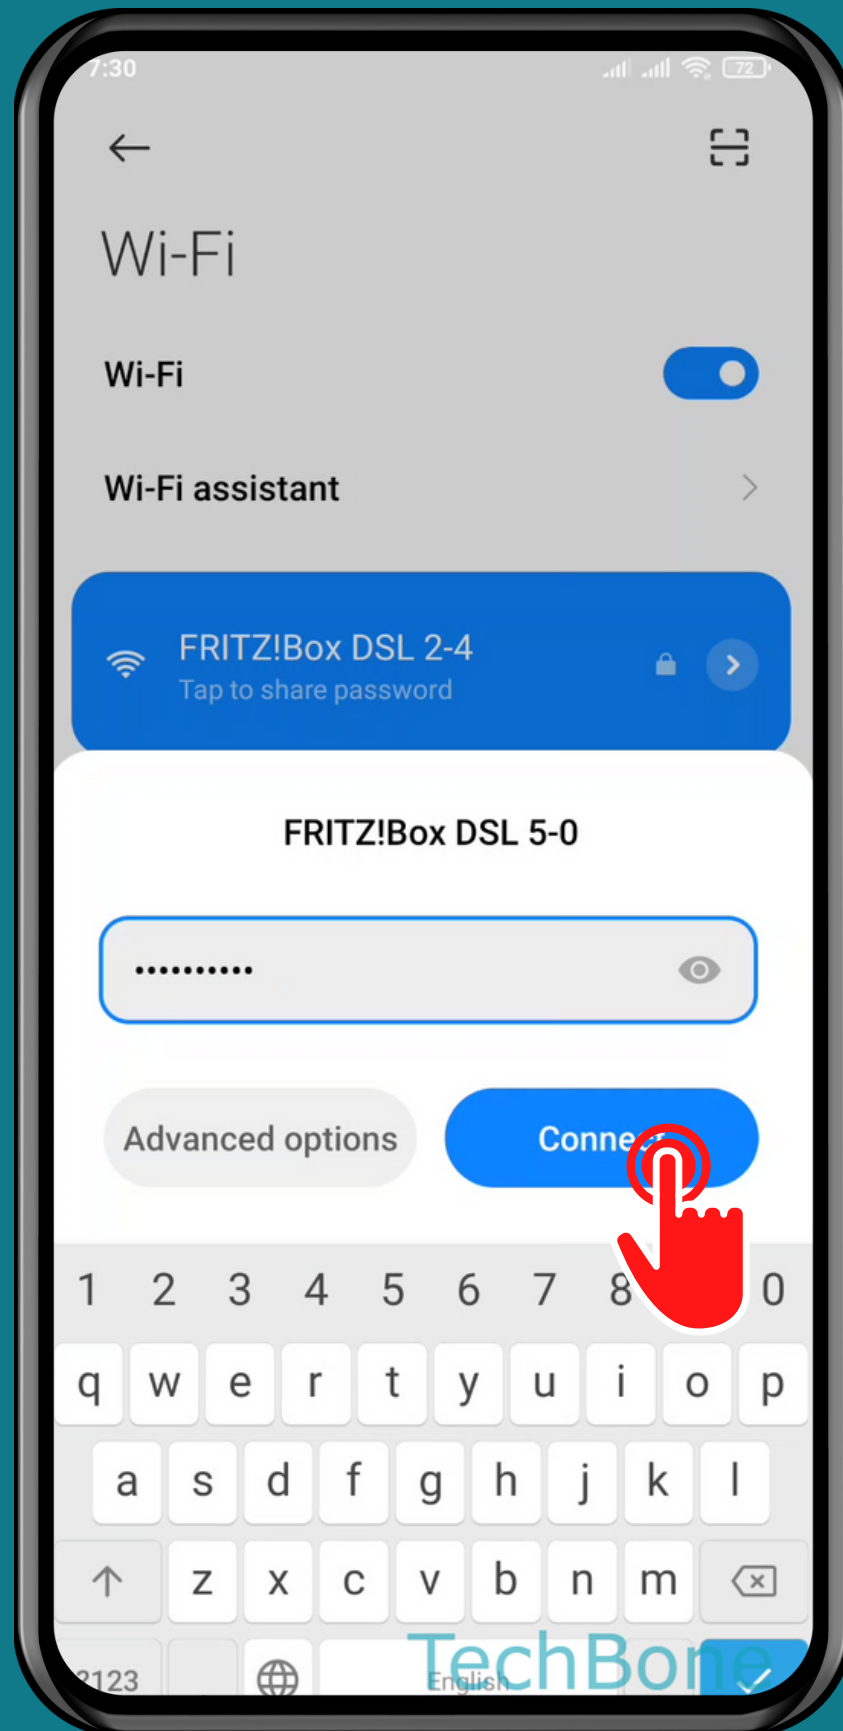

# HOW TO CONNECT TO WI-FI NETWORK

Tap on **Settings**

Tap on **Wi-Fi**

# Choose a Wi-Fi network

Enter the **Password**  
and tap **Connect**

Done!