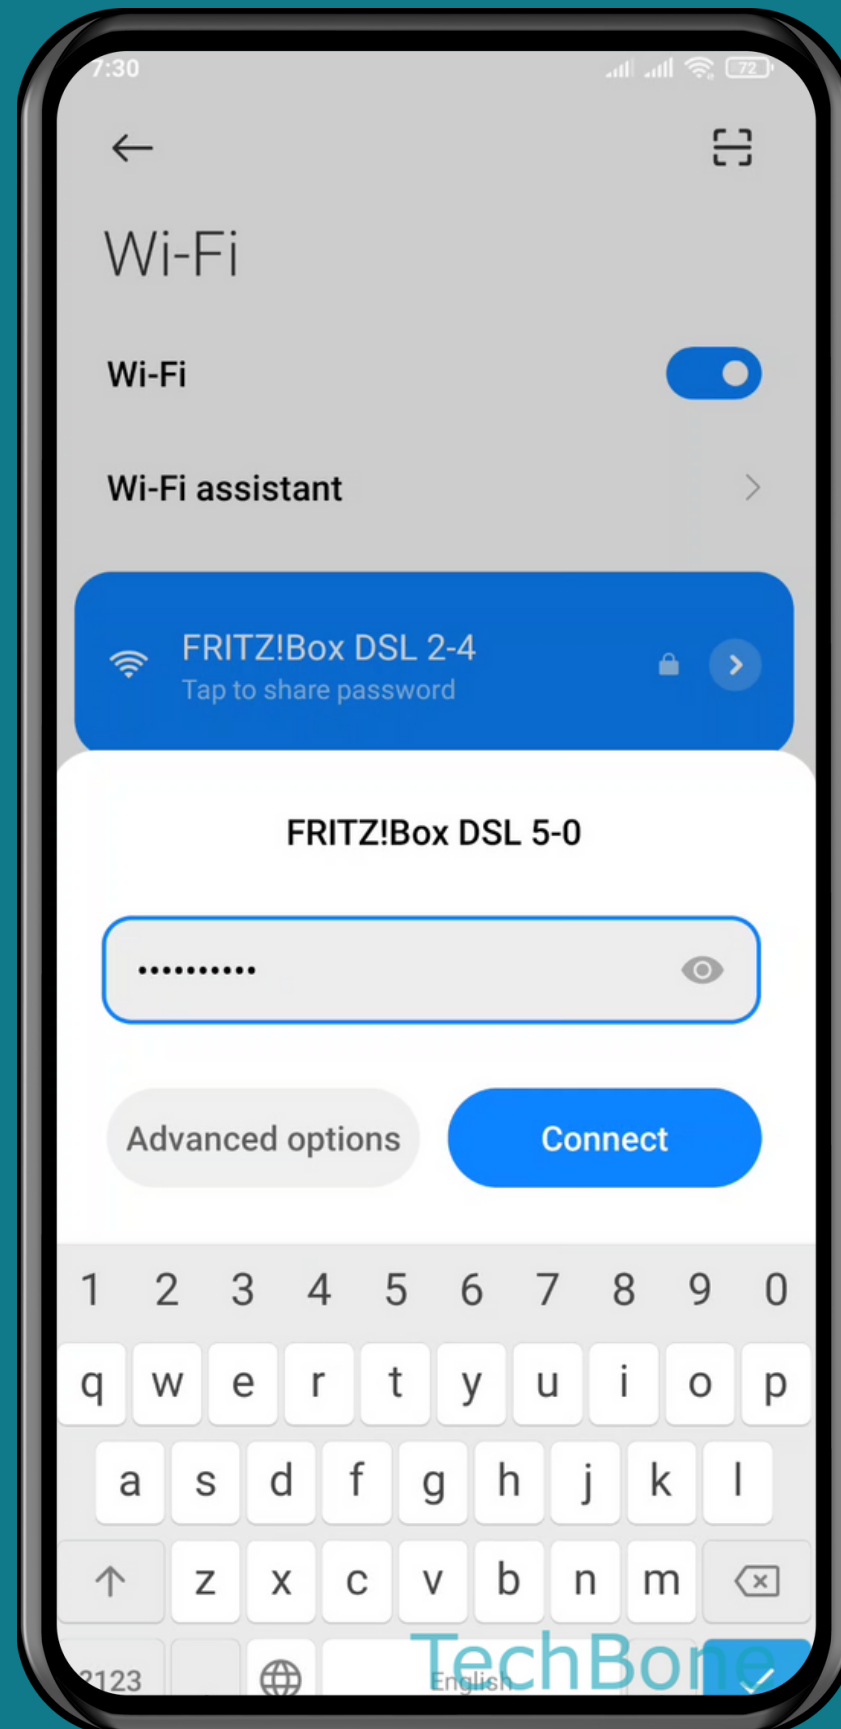

XIAOMI

Android 11 - MIUI 12

# HOW TO CONNECT TO WI-FI NETWORK

Tap on **Settings**

Tap on **Wi-Fi**

# Choose a Wi-Fi network

Enter the **Password**  
and tap **Connect**

Done!