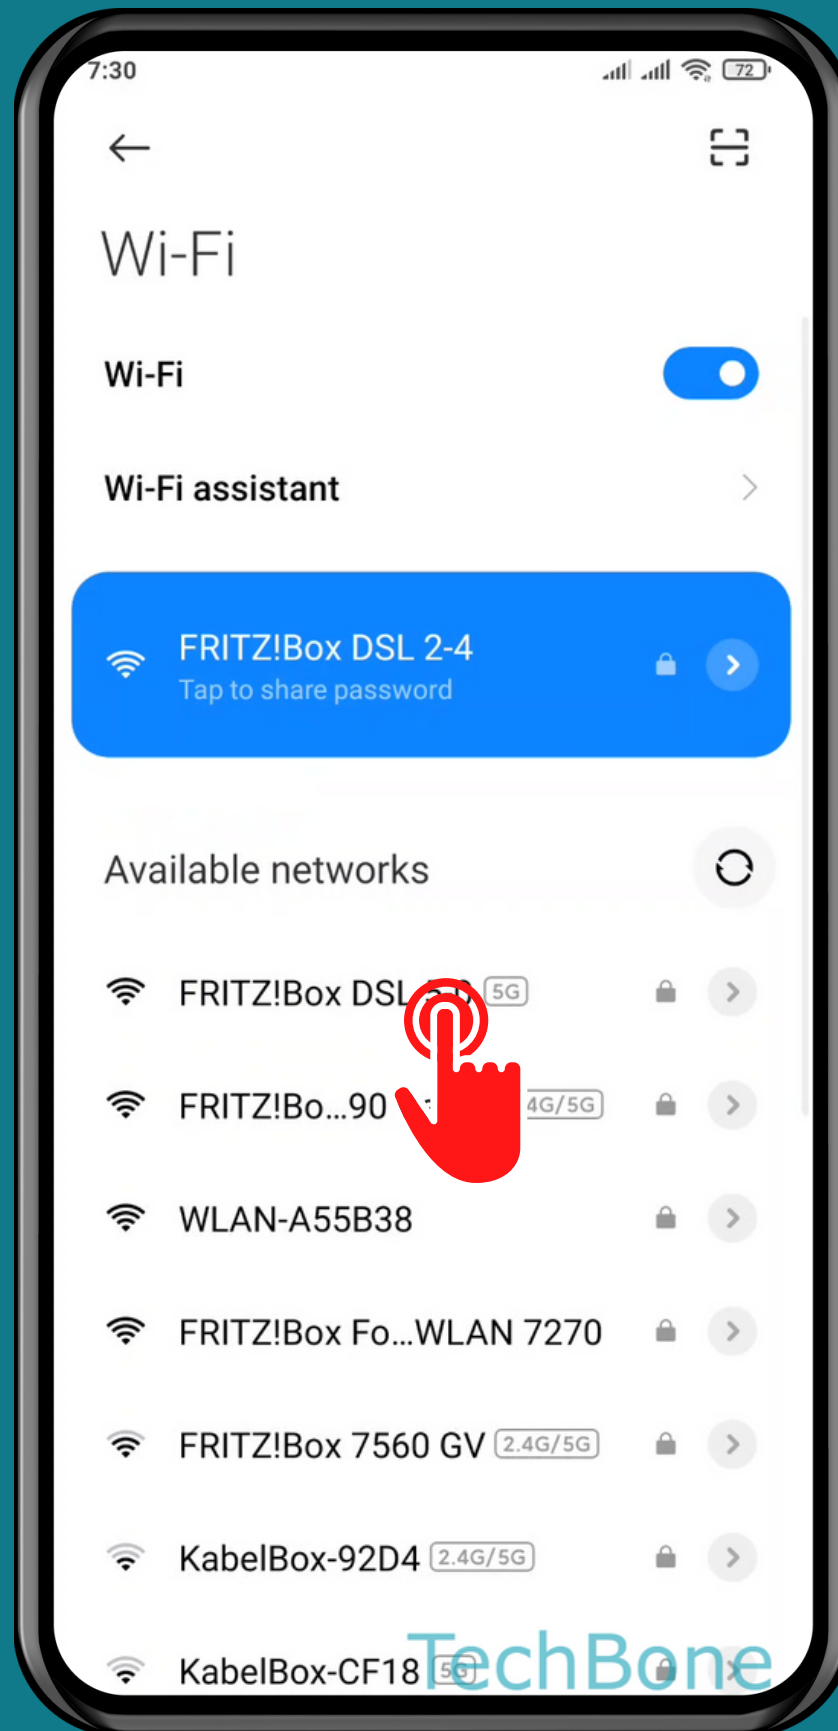

# HOW TO CONNECT TO WI-FI NETWORK

Tap on **Settings**

Tap on **Wi-Fi**

# Choose a Wi-Fi network

Enter the **Password**  
and tap **Connect**

Done!