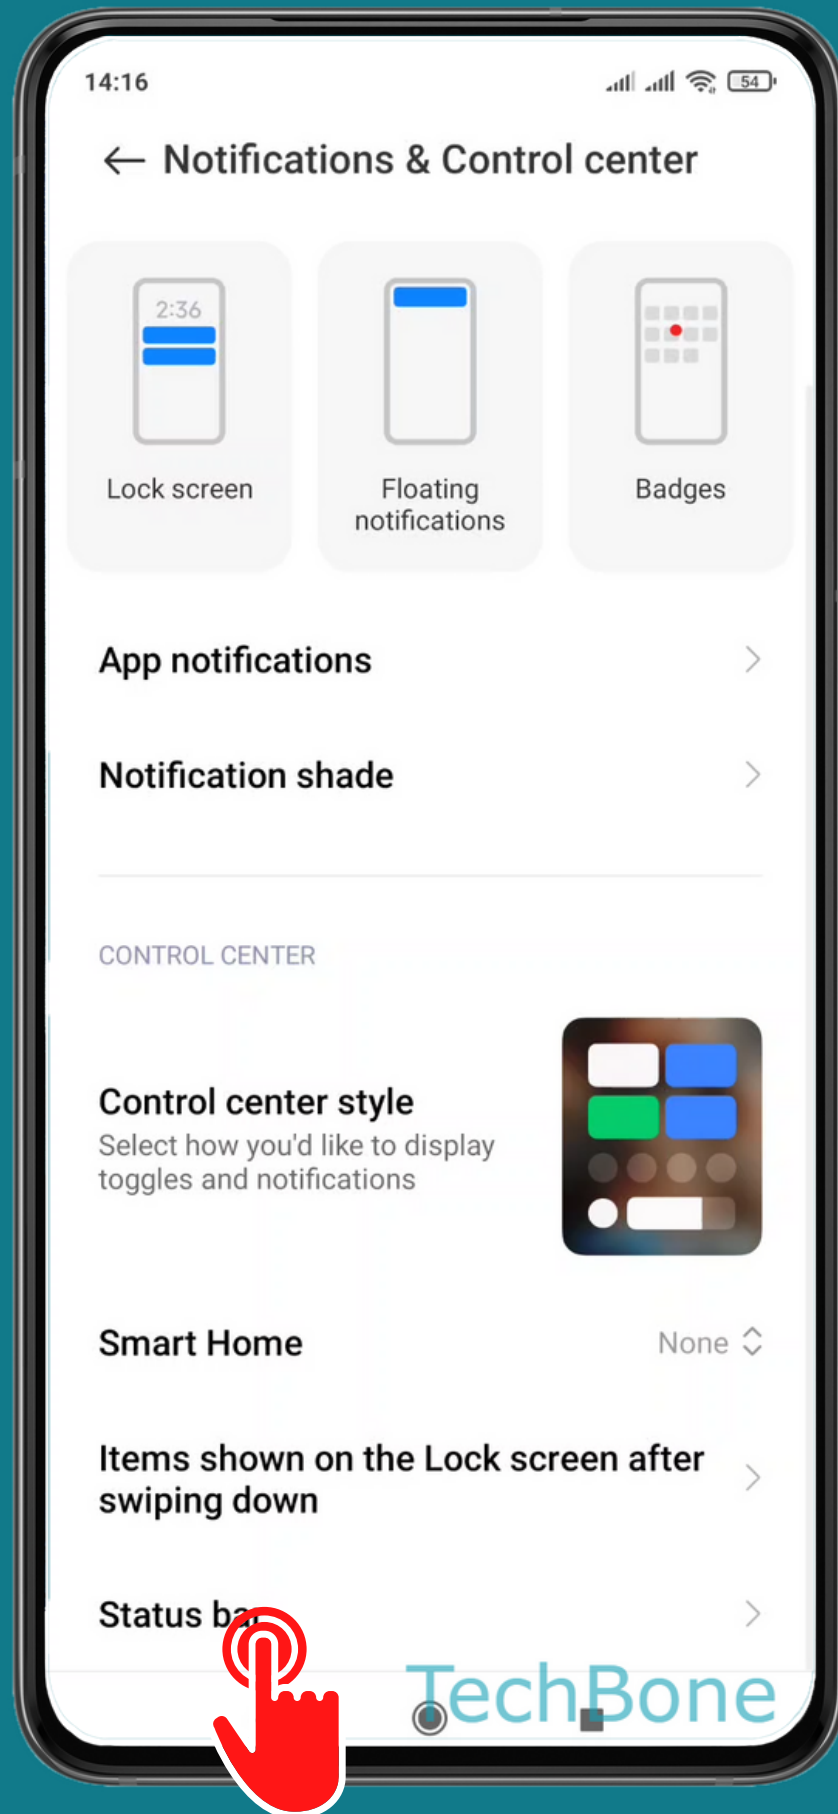

XIAOMI

Android 11 - MIUI 12

HOW TO SHOW CONNECTION SPEED IN STATUS BAR

Tap on **Settings**

Tap on Notifications & Control center

Tap on Status bar

Turn On/Off Show connection speed

Done!