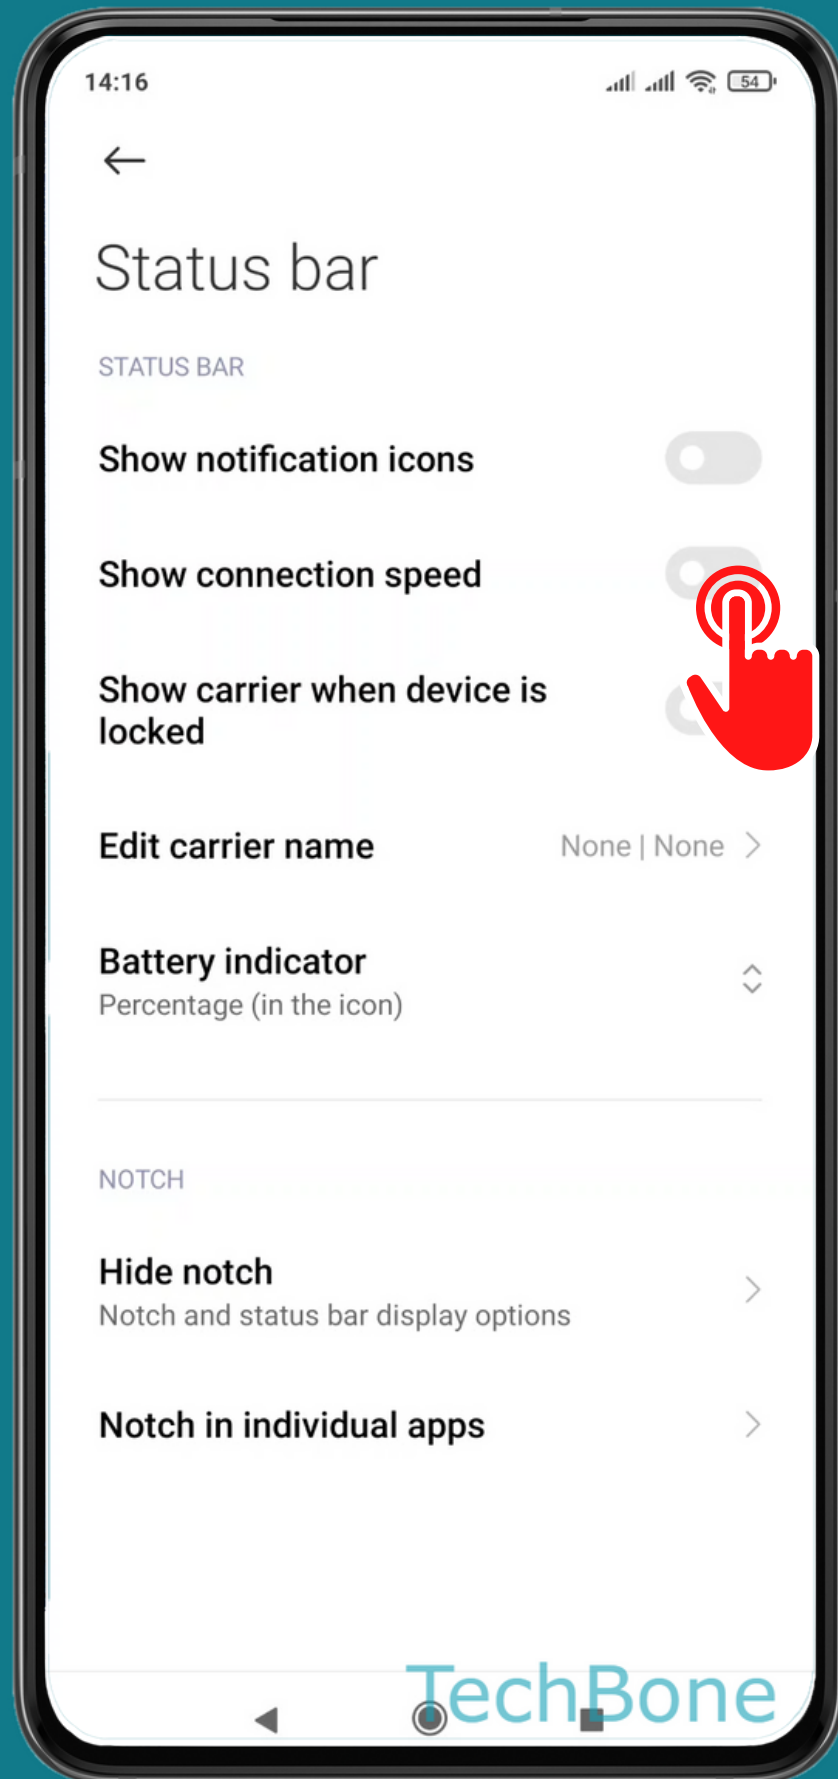

XIAOMI

Android 11 - MIUI 12

HOW TO SHOW CONNECTION SPEED IN STATUS BAR

Tap on **Settings**

Tap on Notifications & Control center

Tap on Status bar

Turn On/Off Show connection speed

Done!