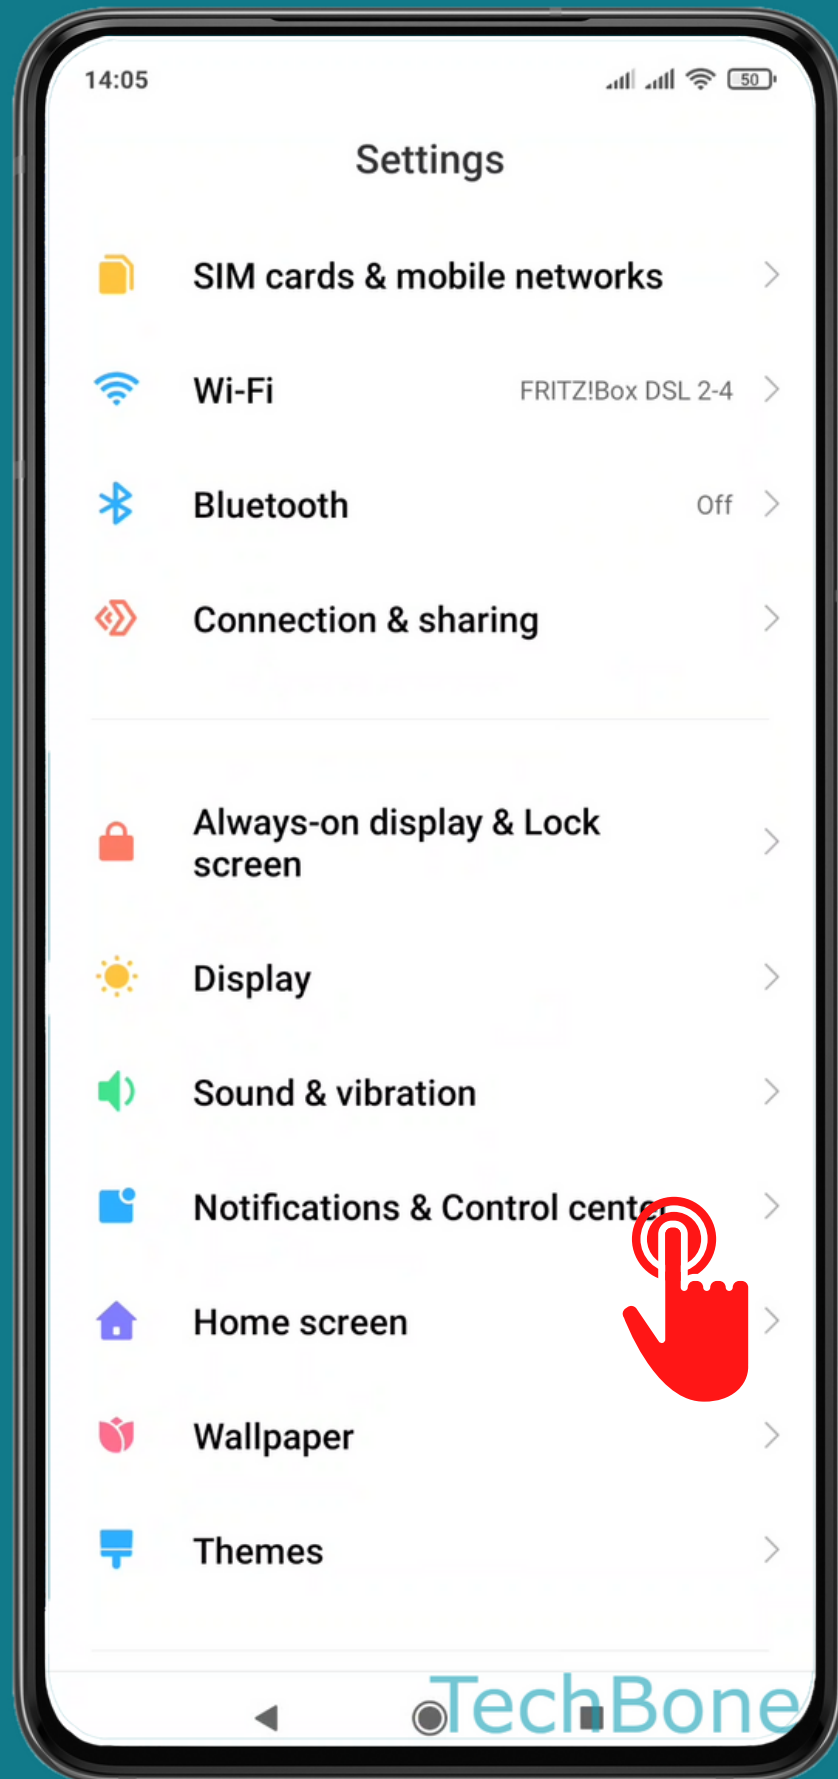

XIAOMI

Android 11 - MIUI 12

HOW TO SHOW CONNECTION SPEED IN STATUS BAR

Tap on **Settings**

Tap on Notifications & Control center

Tap on Status bar

Turn On/Off Show connection speed

Done!