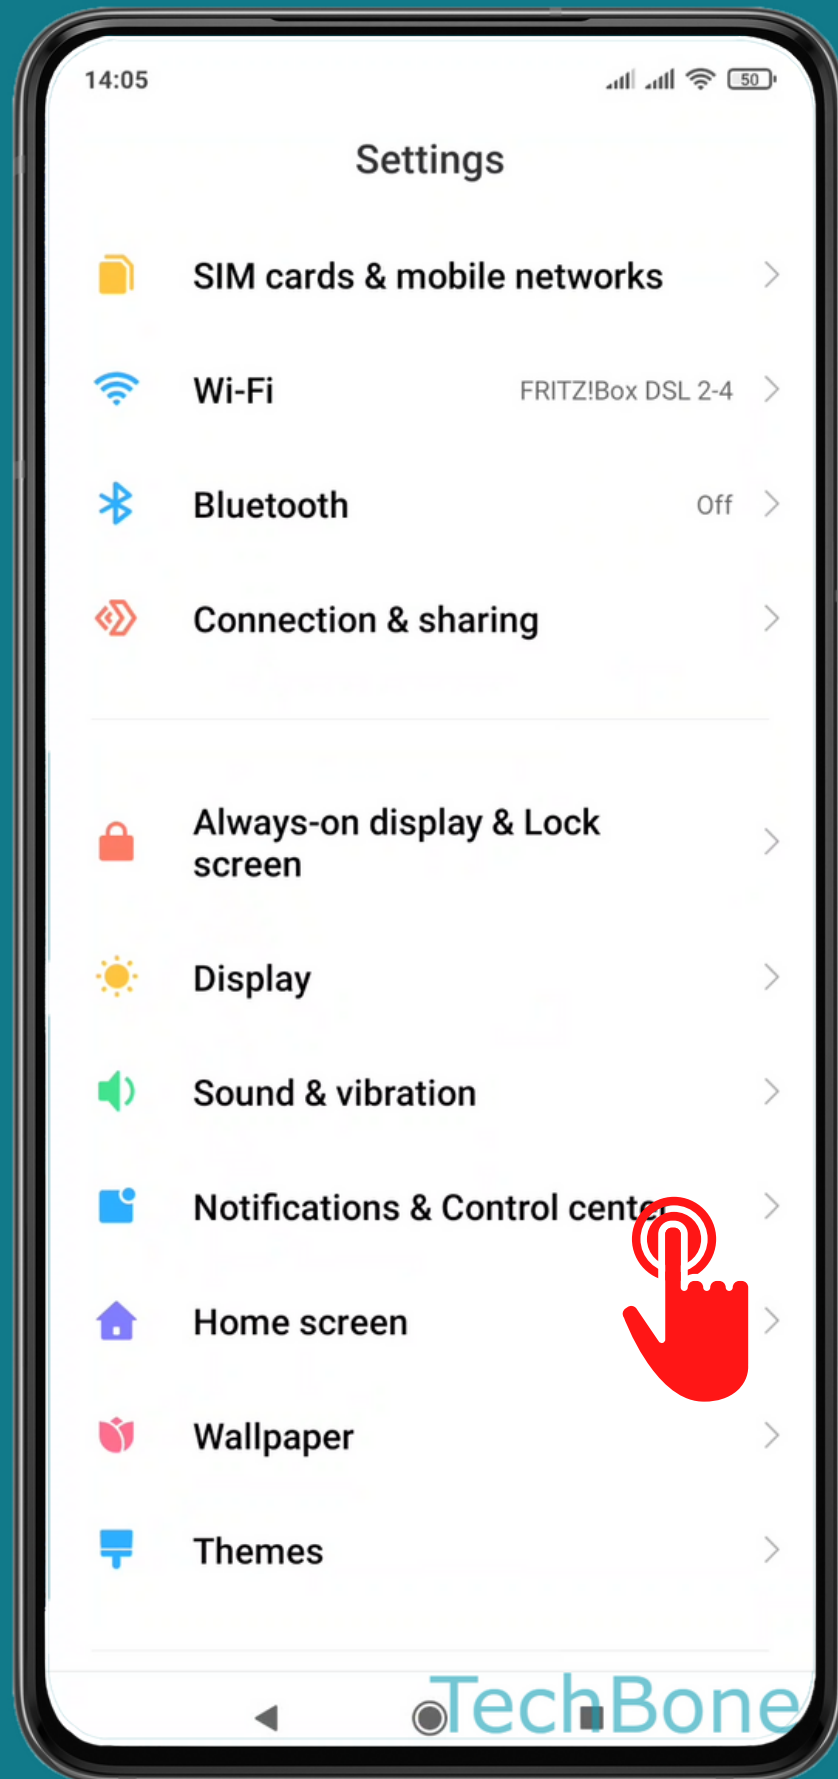

XIAOMI

Android 11 - MIUI 12

HOW TO SET THE CONTROL CENTER STYLE

Tap on **Settings**

Tap on Notifications & Control center

Tap on Control center style

Choose Old version or New version

Done!