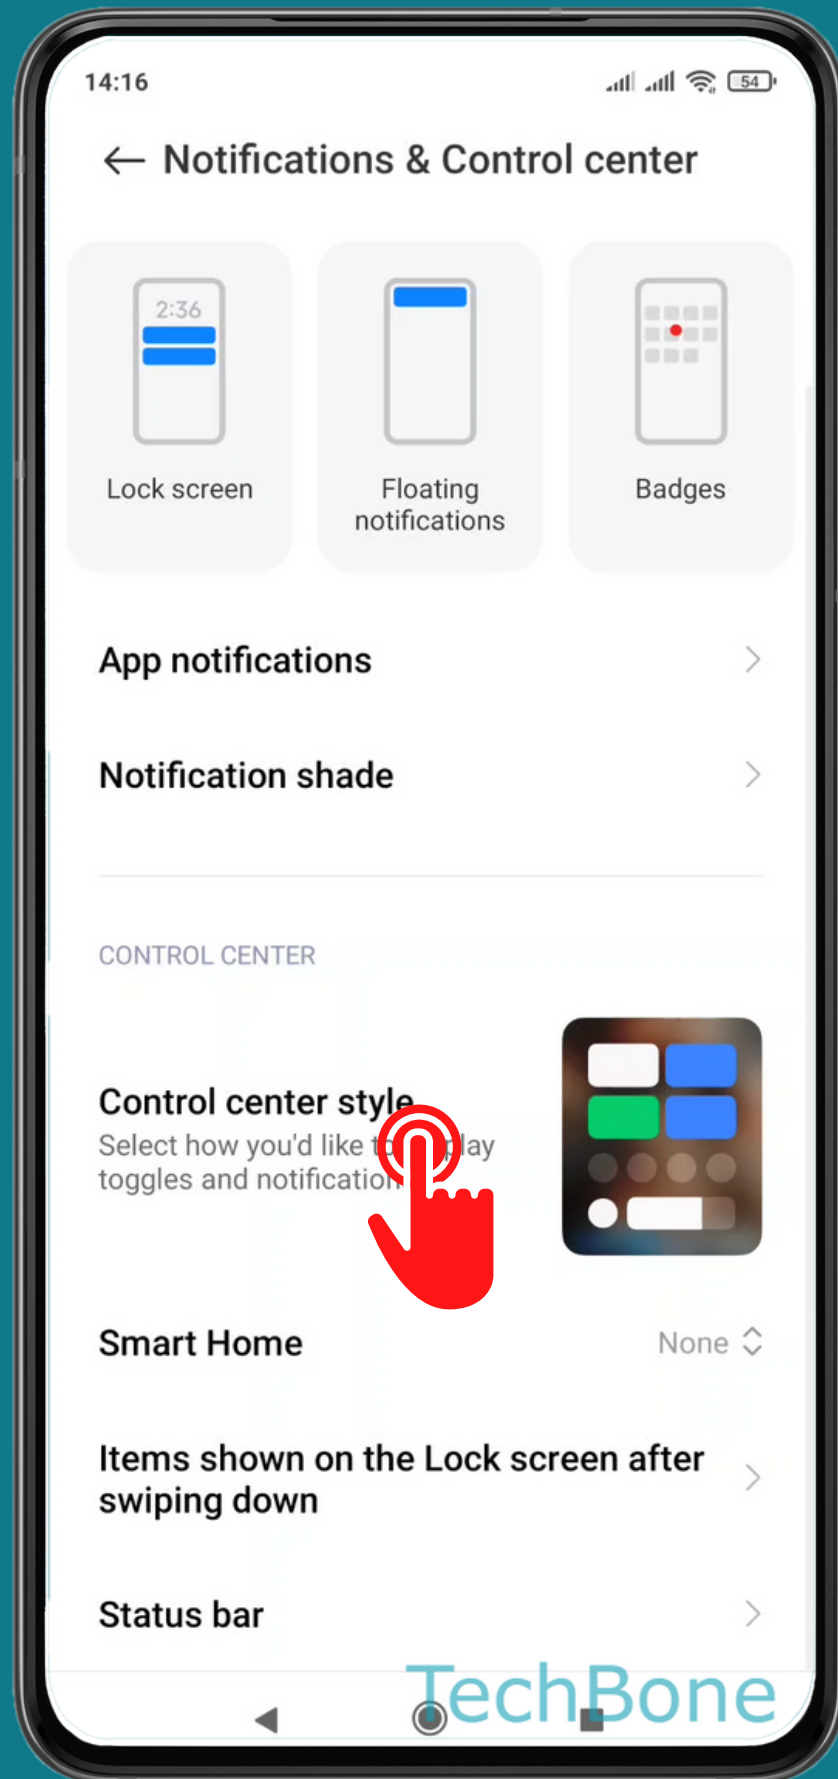

XIAOMI

Android 11 - MIUI 12

HOW TO SET THE CONTROL CENTER STYLE

Tap on **Settings**

Tap on Notifications & Control center

Tap on Control center style

Choose Old version or New version

Done!