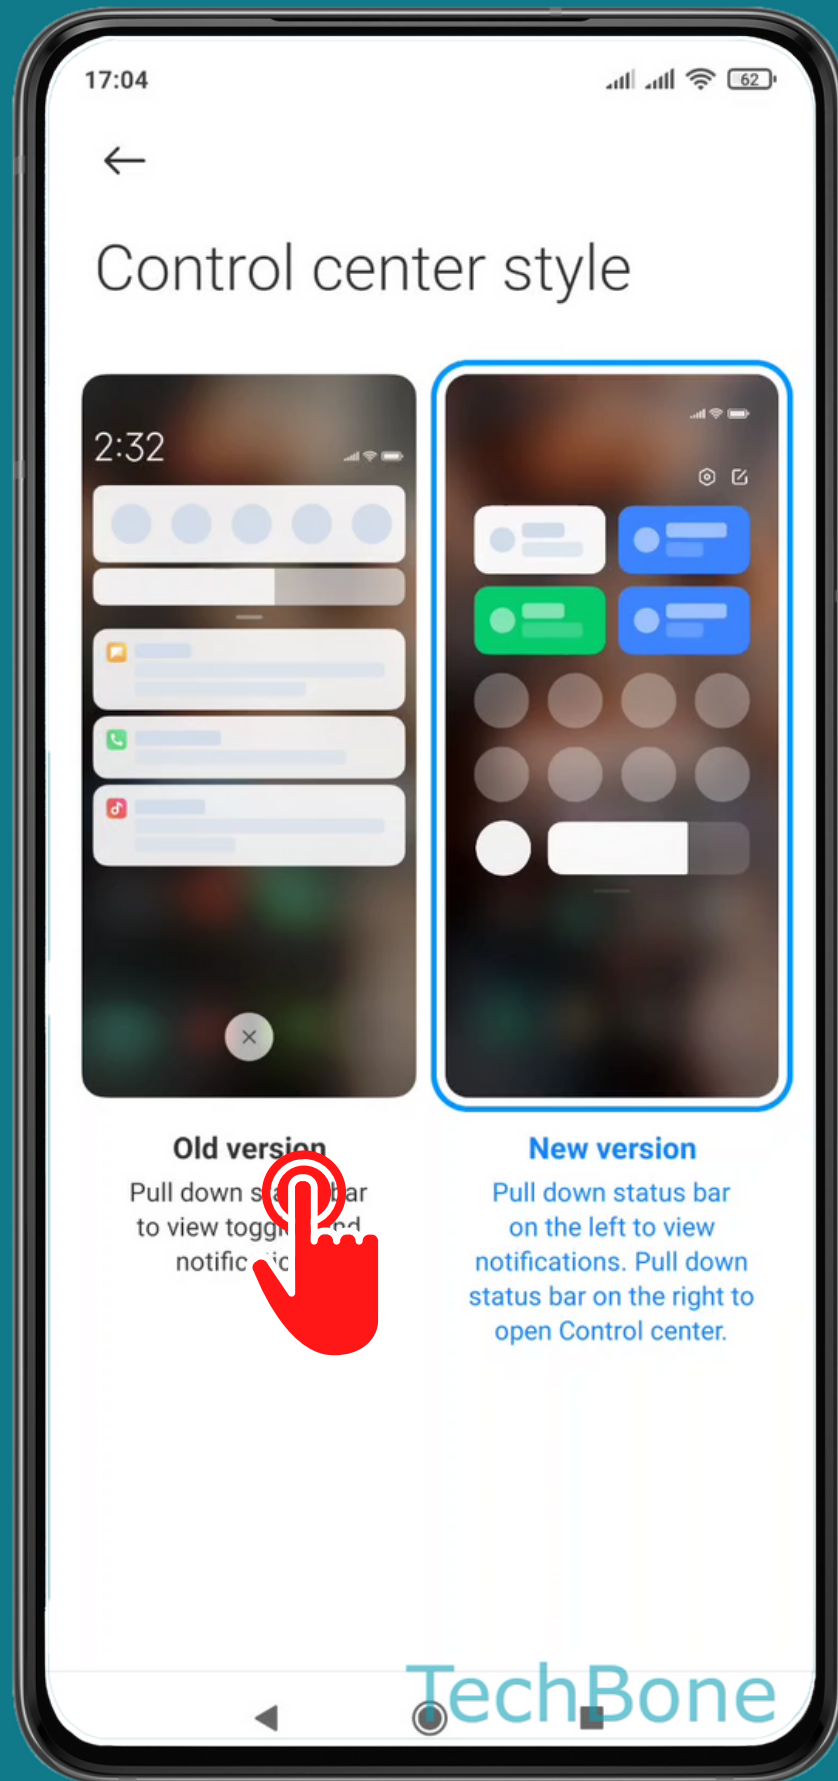

XIAOMI

Android 11 - MIUI 12

HOW TO SET THE CONTROL CENTER STYLE

Tap on **Settings**

Tap on Notifications & Control center

Tap on Control center style

Choose Old version or New version

Done!