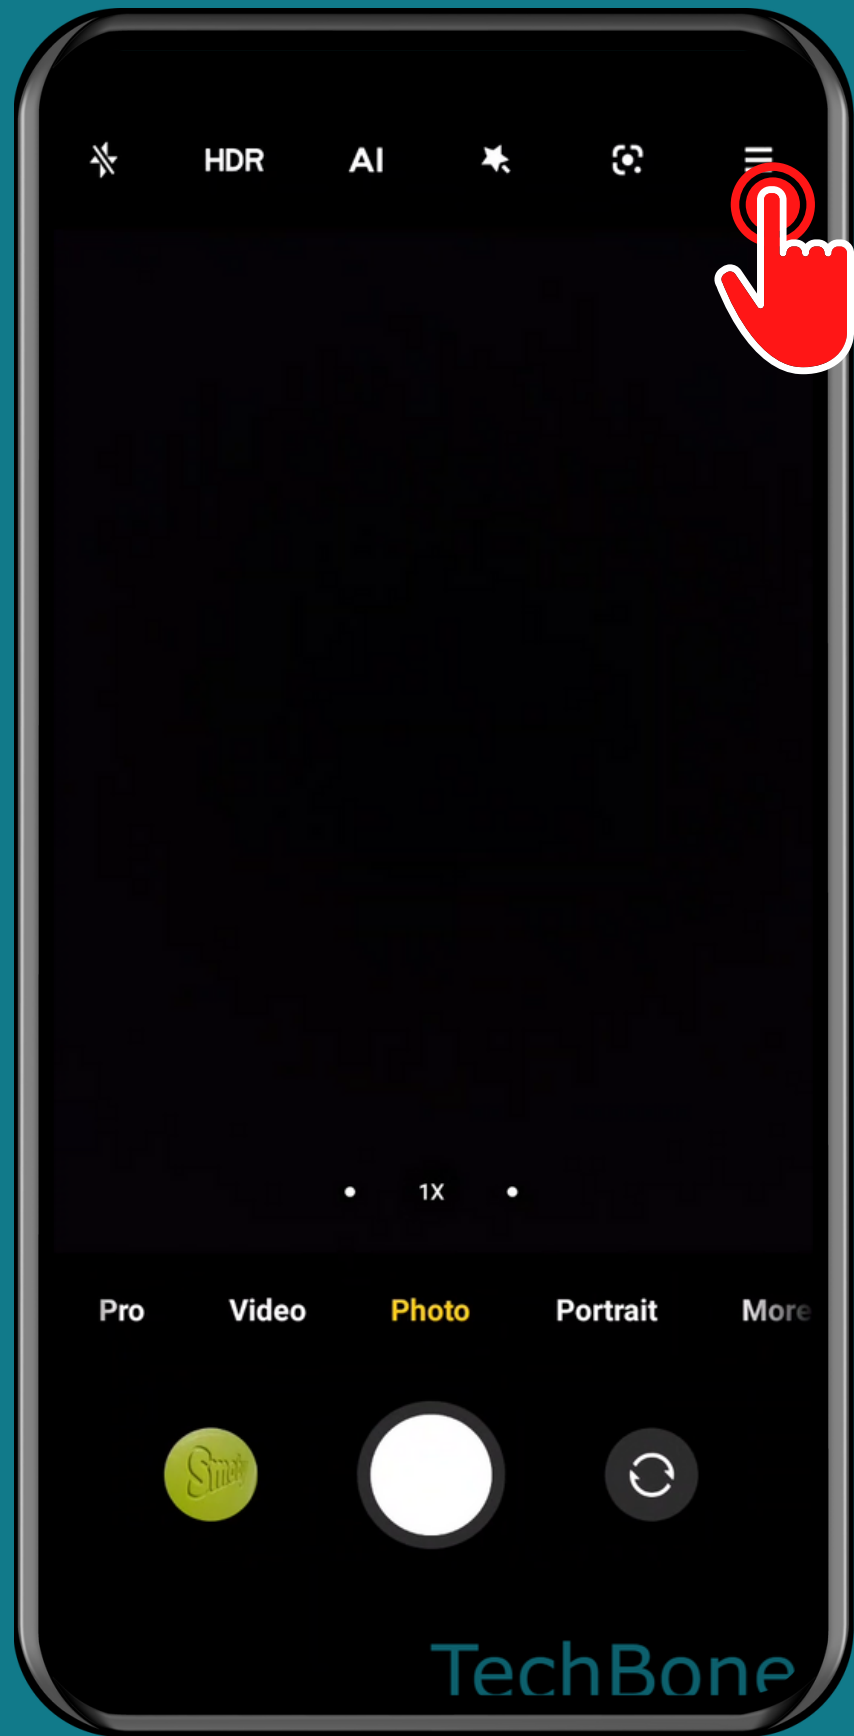

# CORRECT DISTORTION IN ULTRA WIDE SHOTS

Tap on  
Camera