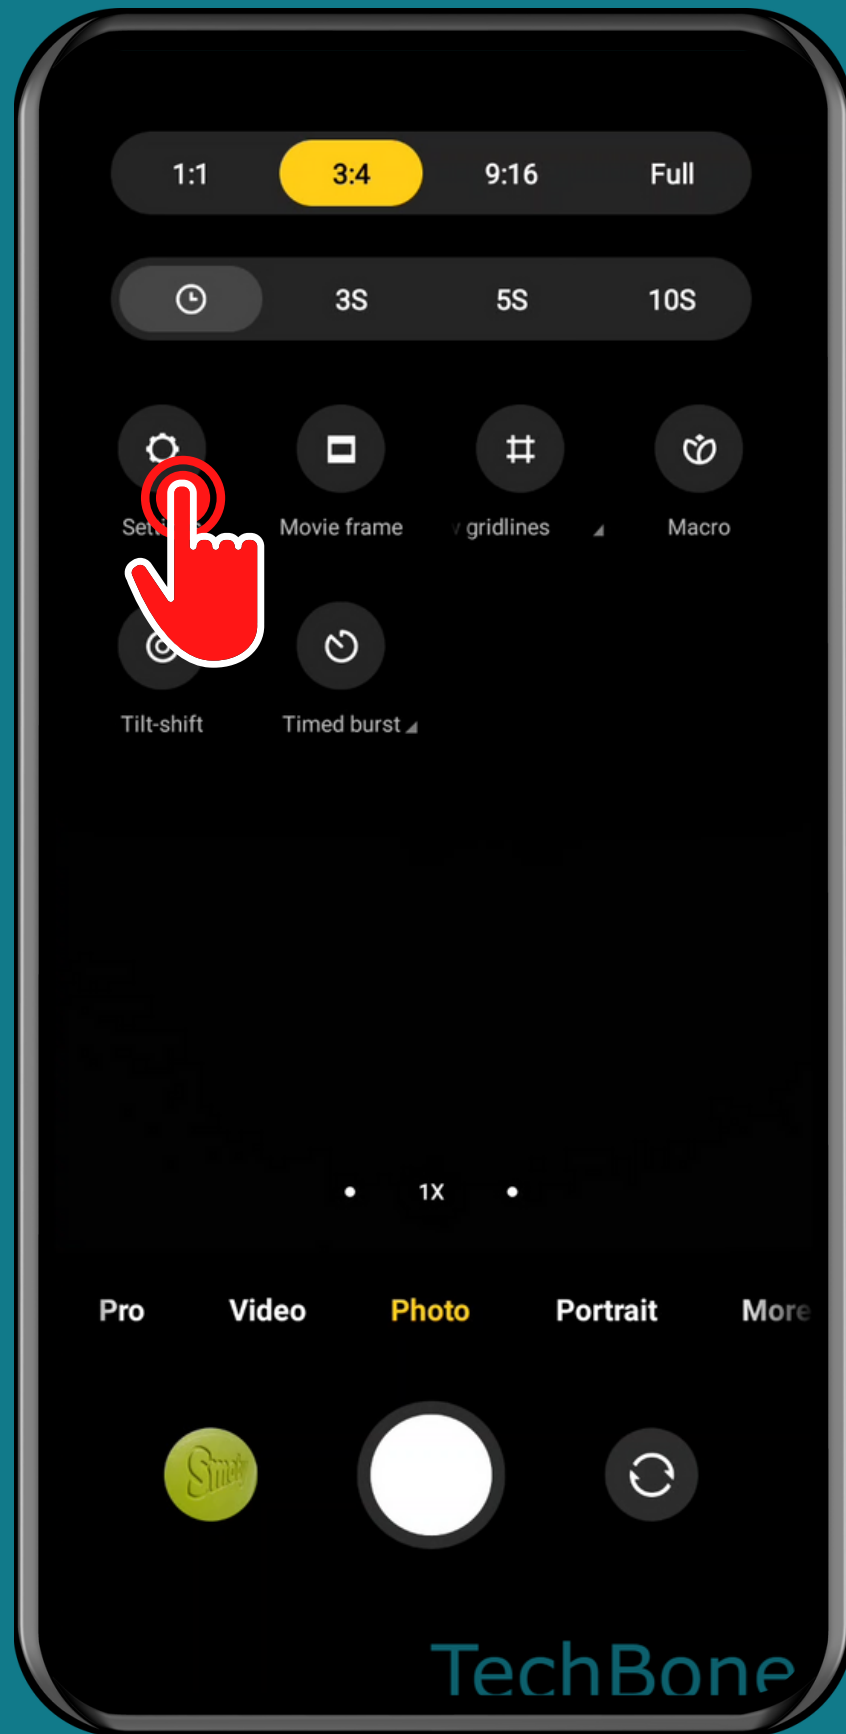

# CORRECT DISTORTION IN ULTRA WIDE SHOTS

Tap on  
Camera

# Open the Menu

Tap on  
Settings