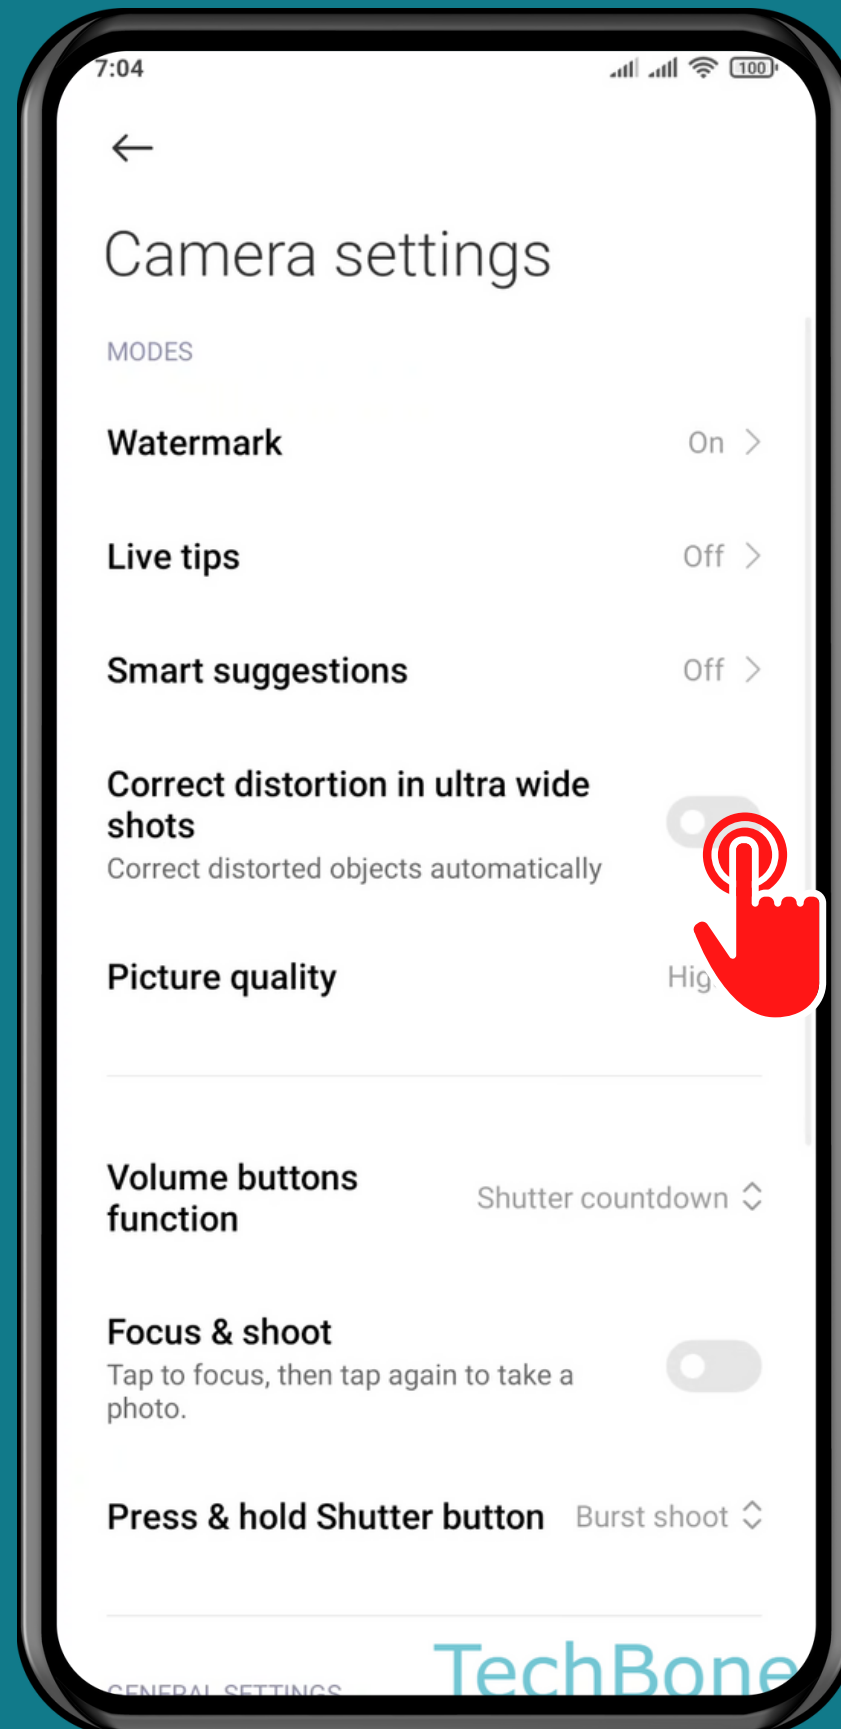

# CORRECT DISTORTION IN ULTRA WIDE SHOTS

Tap on  
Camera

# Open the Menu

Tap on  
Settings