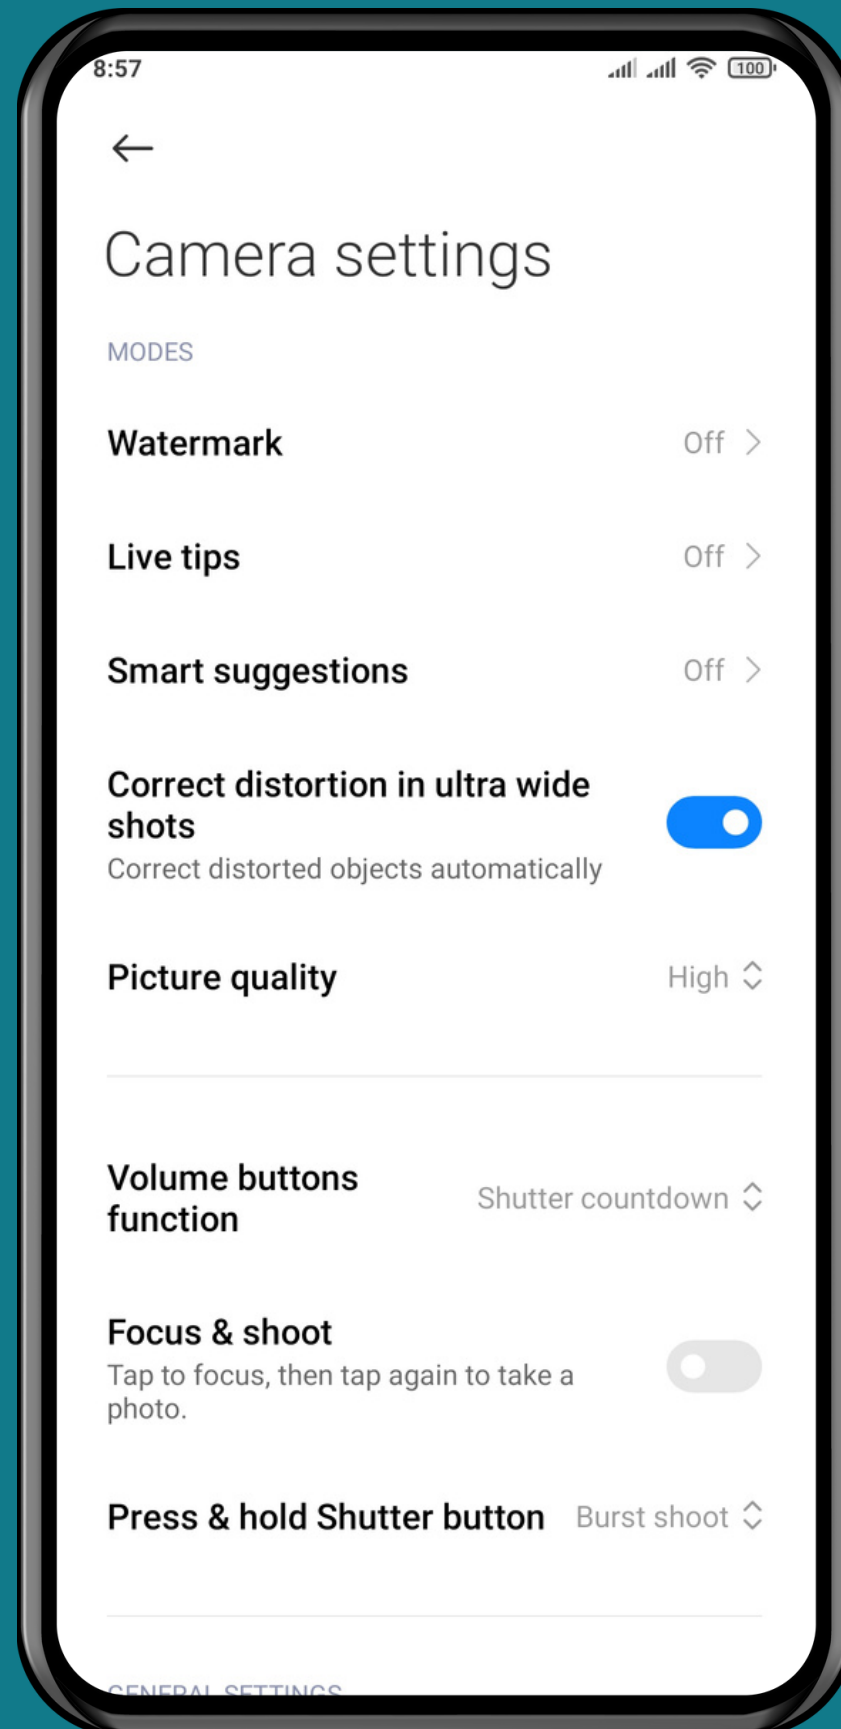

# CORRECT DISTORTION IN ULTRA WIDE SHOTS

Tap on  
Camera

# Open the Menu

Tap on  
Settings